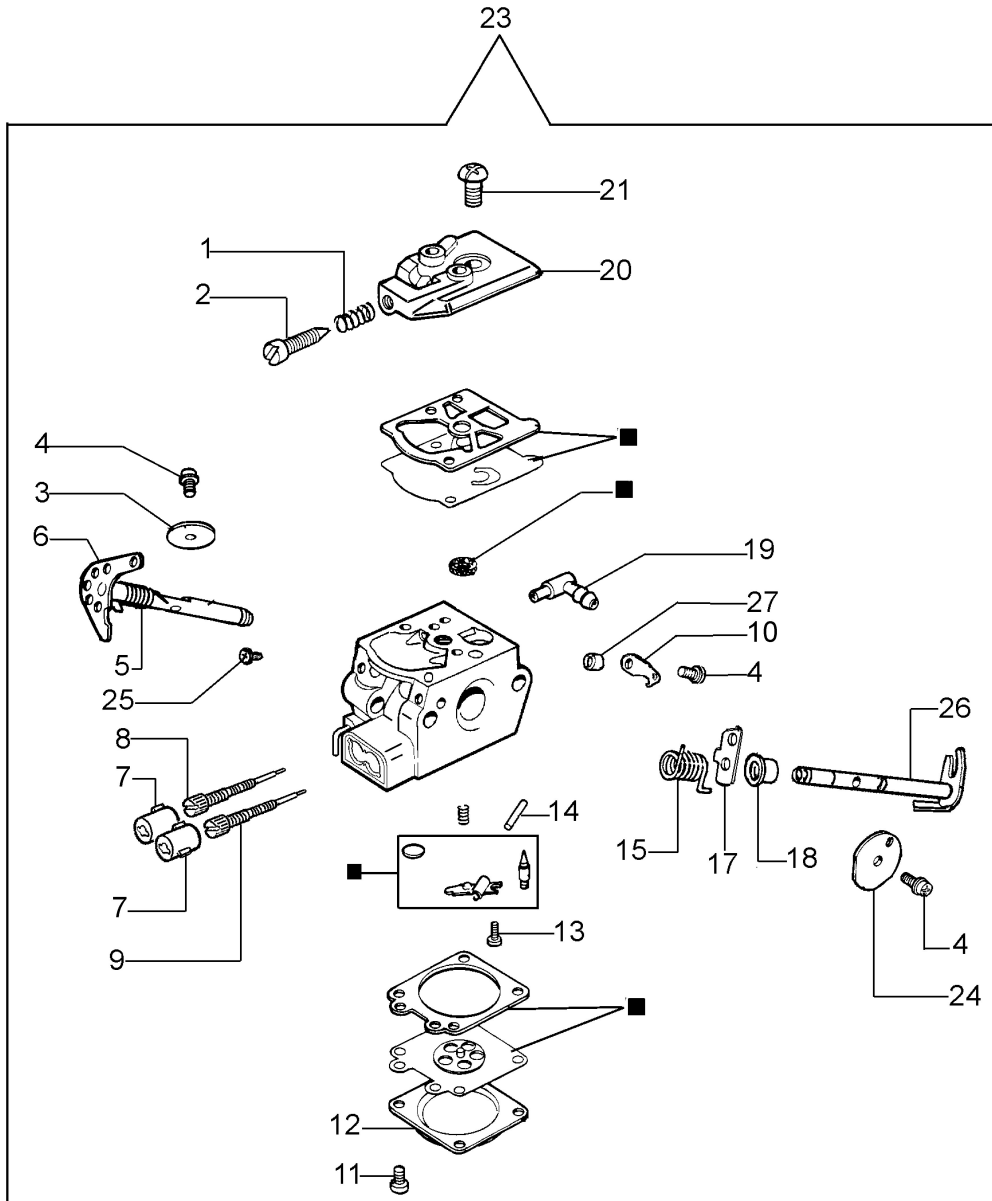

изображение Clutch and brake

Ref.Nu	Qty	Part number	Description	Validity from	Validity till	Notes	Bulletin
1	1	50170129R	Chain cover assy		SN 0855382895		BT4-119-04/16
2	1	50170040R	Guard				
3	1	095000219AR	Spring				
4	1	50010088AR	Spring				
5	1	3960070AR	Screw				
6	1	50050125R	Plate				
7	1	50050039R	Brake band				
8	1	097000146	Lever				
9	1	50050064R	Pin				
10	1	004000352R	Washer				
11	2	50010148R	Nut				
12	1	094500029AR	Spring				
13	1	094000129AR	Clutch				
14	1	50050136A	Chain sprocket 3/8				
15	1	004400285R	Washer				
16	1	50050025R	Worm gear 3/8				
17	1	50030372R	Roller cage				
18	1	50030212R	Bar 14" - 35 cm				
18	1	50052019R	Bar 16" - 41 cm				
19	1	30629525A	Efco chain .3/8" x .050" (1,3mm)				
19	1	30629526A	Efco chain .3/8" x .050" (1,3mm)				
19	1	30629528A	Efco chain .3/8" x .050" (1,3mm)				
20	1	50162017A	Chain tensioner kit	SN 0855382896			BT4-119-04/16
21	1	50170044R	Cover	SN 0855382896			BT4-119-04/16
22	1	50170065R	Chain cover assy	SN 0855382896			BT4-119-04/16