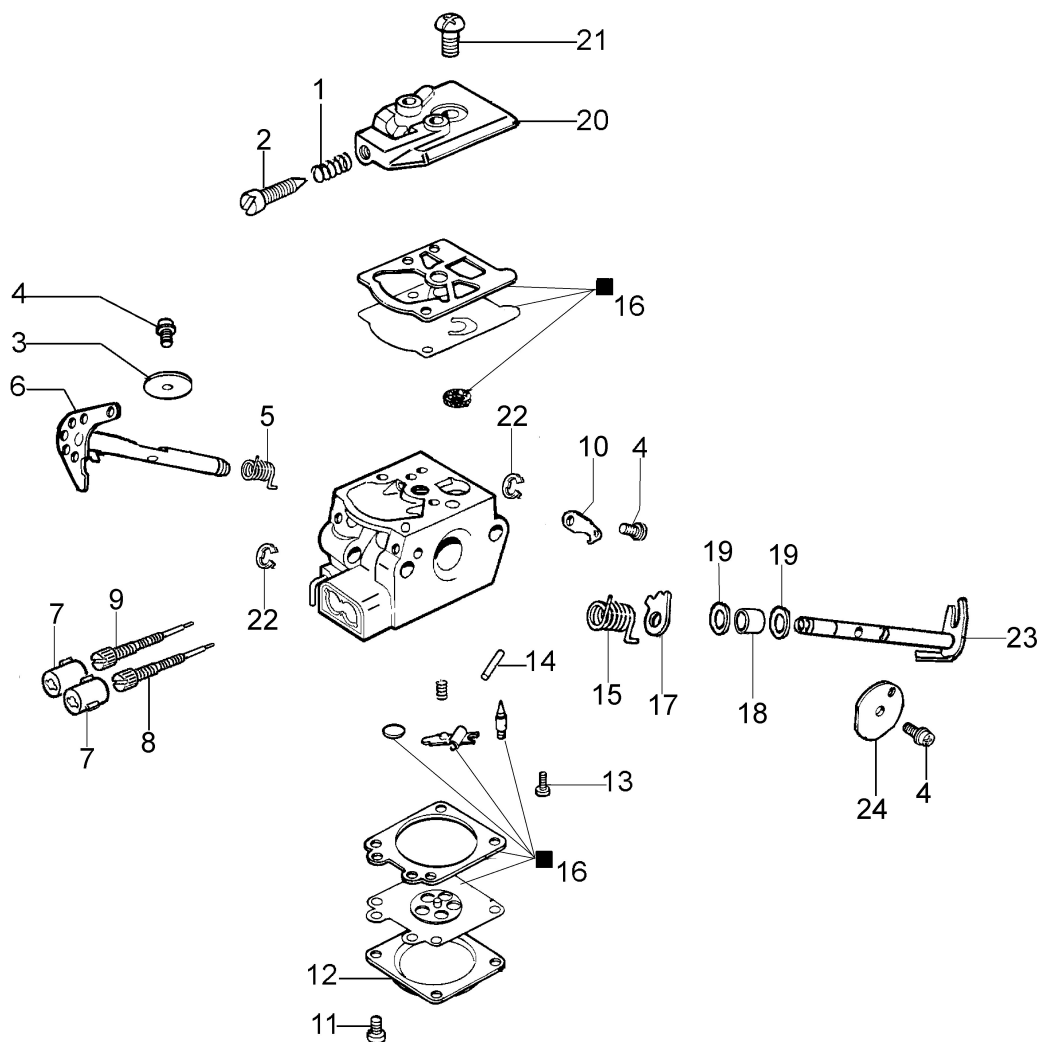

16 ■ KIT RIPARAZIONE
REPAIR KIT

изображение Carburettor WT-780D

Ref.Nu	Qty	Part number	Description	Validity from	Validity till	Notes	Bulletin
1	1	094600148	Spring				
2	1	074000240	Adjust. screw				
3	1	095000141	Shutter				
4	3	50010141	Screw				
5	1	094600208	Spring				
6	1	2318753	Shaft				
7	2	2318867R	Caps-lock				
8	1	2318837	Adjust. screw				
9	1	2318893	Screw L				
10	1	2318743	Throttle lever				
11	4	035000162	Screw				
12	1	2318191	Cover				
13	1	003300202	Screw				
14	1	003300201	Spindle				
15	1	50050115	Spring				
16	1	2318671	Repair kit				
17	1	2318742	Lever				
18	1	2318751	Bushing				
19	2	50010265	Washer				
20	1	50050107	Cover				
21	1	003300197	Screw				
22	2	095000164	Ring				
23	1	2318764	Shaft				
24	1	094600140	Shutter