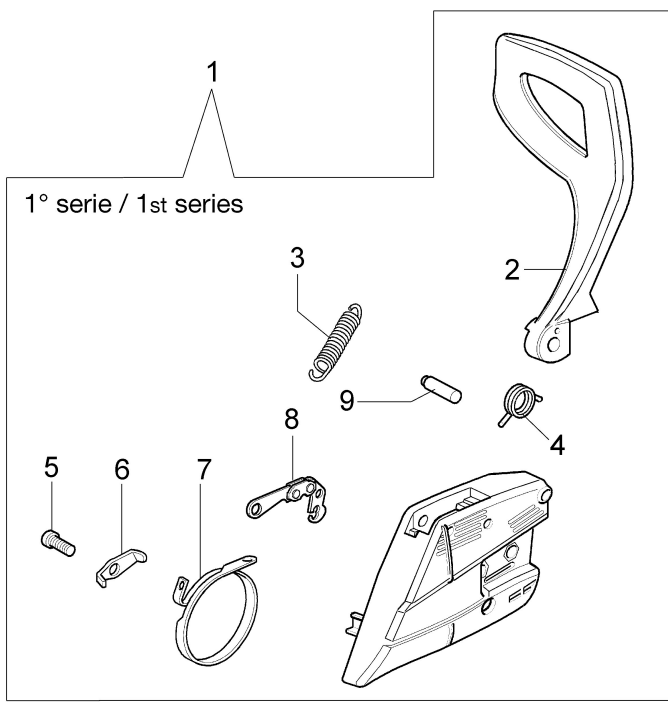

изображение Clutch and brake

Ref.Nu	Qty	Part number	Description	Validity from	Validity till	Notes	Bulletin
1	1	50170129R	Chain cover assy		SN 0855382895		BT4-119-04/16
2	1	50170040R	Guard				
3	1	095000219AR	Spring				
4	1	50010088AR	Spring				
5	1	3960070AR	Screw				
6	1	50050125R	Plate				
7	1	50050039R	Brake band				
8	1	097000146	Lever				
9	1	50050064R	Pin				
10	1	004000352R	Washer				
11	2	50010148R	Nut				
12	1	094500029AR	Spring				
13	1	094000129AR	Clutch				
14	1	50050136A	Chain sprocket 3/8				
15	1	004400285R	Washer				
16	1	50050025R	Worm gear 3/8				
17	1	50030372R	Roller cage				
18	1	50030212R	Bar 14" - 35 cm				
18	1	50052019R	Bar 16" - 41 cm				
19	1	30629525A	Efco chain .3/8" x .050" (1,3mm)				
19	1	30629526A	Efco chain .3/8" x .050" (1,3mm)				
19	1	30629528A	Efco chain .3/8" x .050" (1,3mm)				
20	1	50162017A	Chain tensioner kit	SN 0855382896			BT4-119-04/16
21	1	50170044R	Cover	SN 0855382896			BT4-119-04/16
22	1	50170065R	Chain cover assy	SN 0855382896			BT4-119-04/16