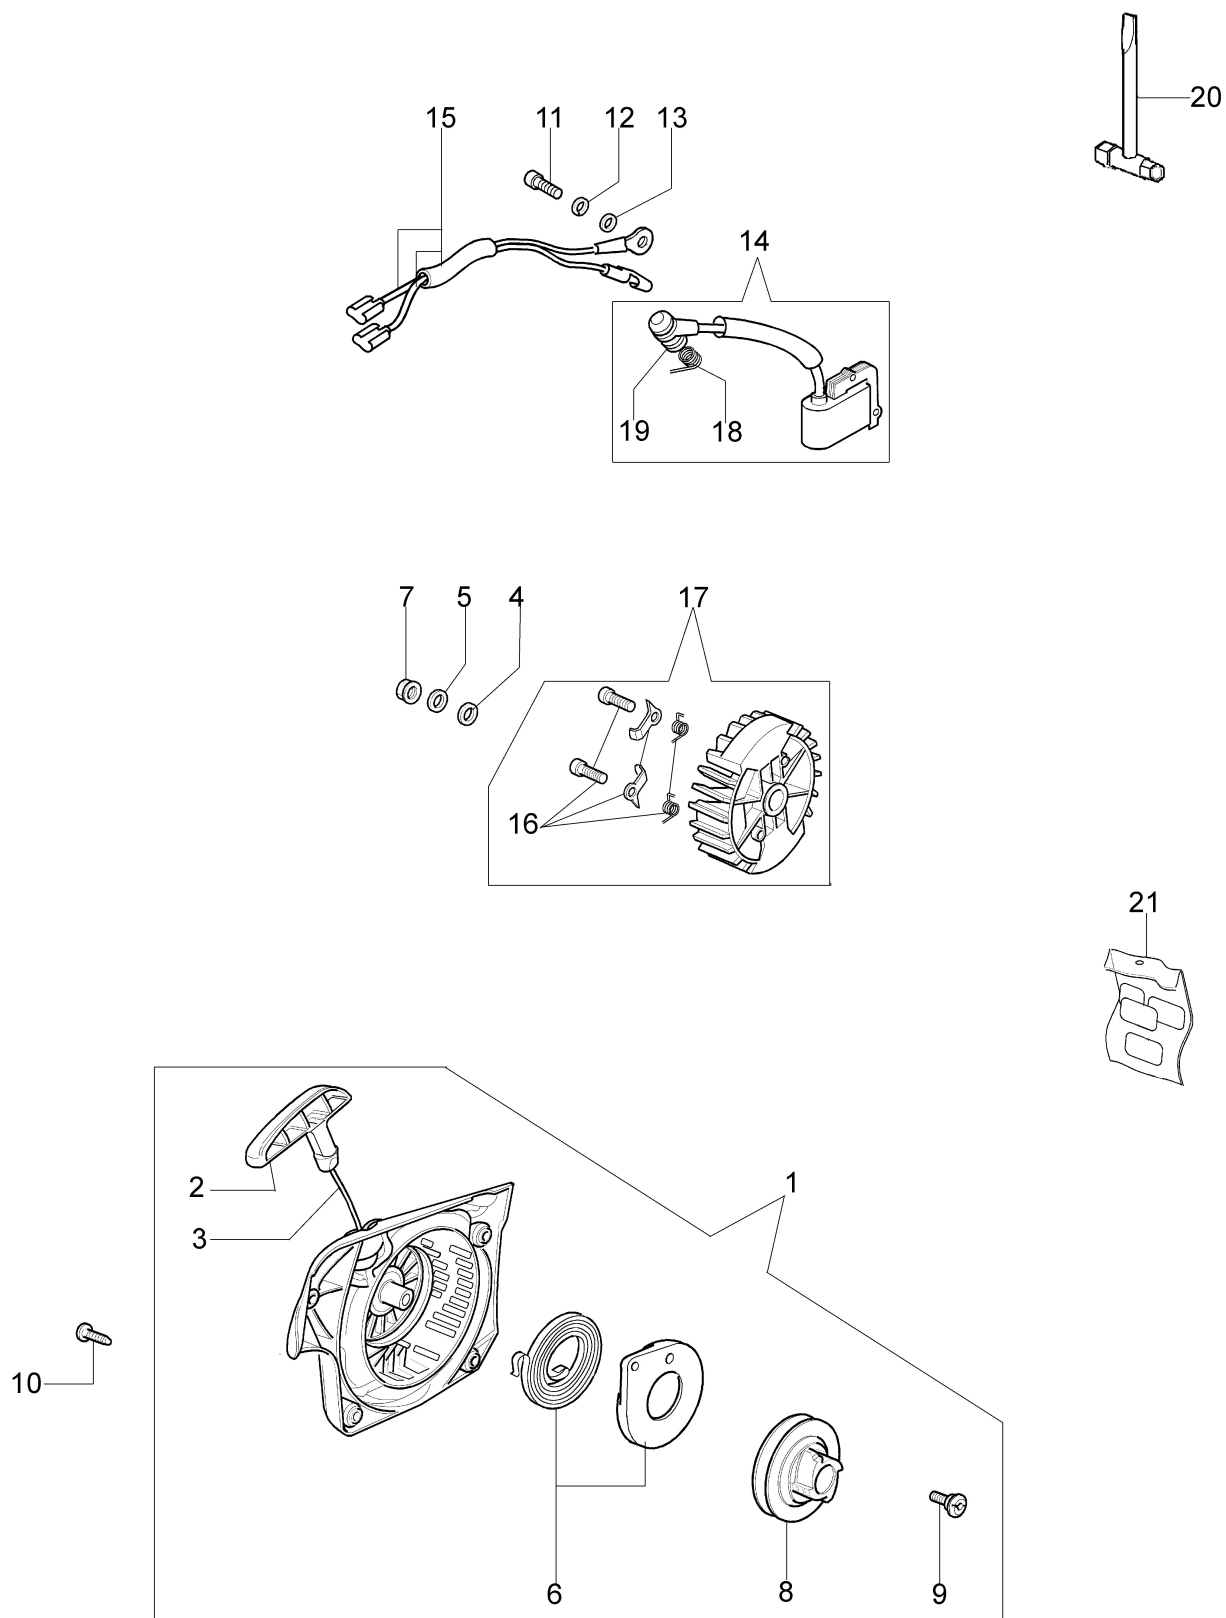

137 Chainsaw

Документы

Engine

Starter assy

Crankcase assy

Tank and handle

Clutch and brake

Carburettor WT-781E

Carburettor WT-780D

изображение Engine

Ref.Nu	Qty	Part number	Description	Validity from	Validity till	Notes	Bulletin
1	1	50170010R	Manifold				
2	1	094600103R	Band				
3	1	3055101R	Spark plug				
4	1	50170031R	Gasket				
5	1	50170027R	Muffler				
6	3	3860117R	Screw				
7	2	4196166R	Piston ring				BT4-113-05/12
8	1	50110047R	Piston pin				BT4-113-05/12
9	2	004900061R	Ring				BT4-113-05/12
10	1	50110066A	Piston assy	SN 0851075308			BT4-113-05/12
11	1	50182005A	Complete cylinder	SN 0851075308			BT4-113-05/12
12	2	50110043AR	Spacer				
13	1	50110044R	Bearing				
14	1	50272004R	Seal ring				
15	1	094000006R	Bearing				
16	1	3050024AR	Seal ring				
17	1	50050016CR	Cover				
18	4	3801051R	Screw				
19	1	50110045R	Crankshaft				

изображение Starter assy

Ref.Nu	Qty	Part number	Description	Validity from	Validity till	Notes	Bulletin
1	1	50172002R	Starter assy				
2	1	50170017R	Starter handle				
3	1	50070123R	Starter rope				
4	1	3916009R	Washer				
5	1	3833080R	Washer				
6	1	50050073R	Spring				
7	1	004000142R	Nut				
8	1	50170050R	Starter pulley				
9	1	50160024	Screw				
10	4	3960115R	Screw				
11	2	3960075R	Screw				
12	2	006000315R	Washer				
13	2	3916004R	Washer				
14	1	2501020R	Ignition coil				
15	1	50170090R	Cable				
16	1	50072029	Pawl kit				
17	1	50180111AR	Flywheel set				
18	1	50050127	Spring				
19	1	50050126	Spark plug cap				
20	1	2304073R	Wrench 13x19				
21	1	50182004	Labels kit				