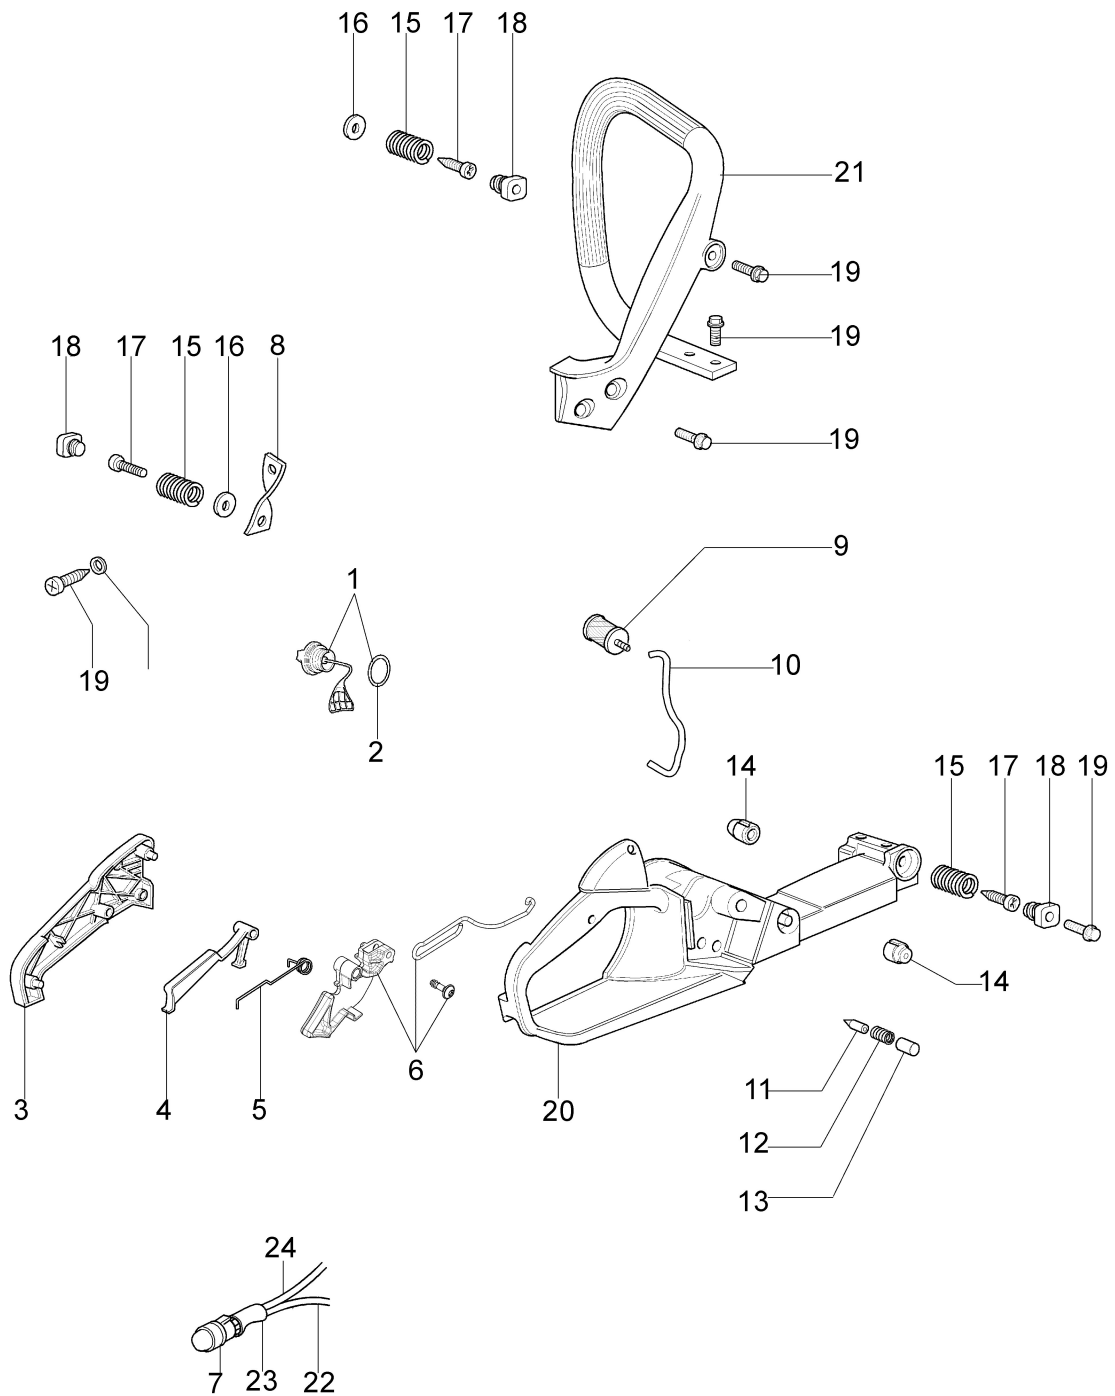

изображение Tank and handle

Ref.Nu	Qty	Part number	Description	Validity from	Validity till	Notes	Bulletin
1	1	50052005R	Tank cap				
2	1	3049025	O-ring				
3	1	50170024R	Cover				
4	1	50050096AR	Lever				
5	1	097000028R	Spring				
6	1	50170249A	Throttle kit				BT4-104-06/10
7	1	2318817R	Air purge				
8	1	50050123BR	Strap				
9	1	094600450R	Fuel filter				
10	1	3073015AR	Tube				
11	1	094500577AR	Breather valve				
12	1	094500575R	Spring				
13	1	50050071R	Breather valve				
14	3	50010061R	AV-mount				
15	3	50050047AR	Spring				BT4-101-10/09
16	1	3918010R	Washer				
17	3	3960115R	Screw				
18	3	50170034R	Support				
19	7	3960099R	Screw				
20	1	50172007AR	Tank				
21	1	50170026R	Handle				
22	1	50240255R	Tube				
23	1	50170121R	Sheath				
24	1	50170321R	Tube