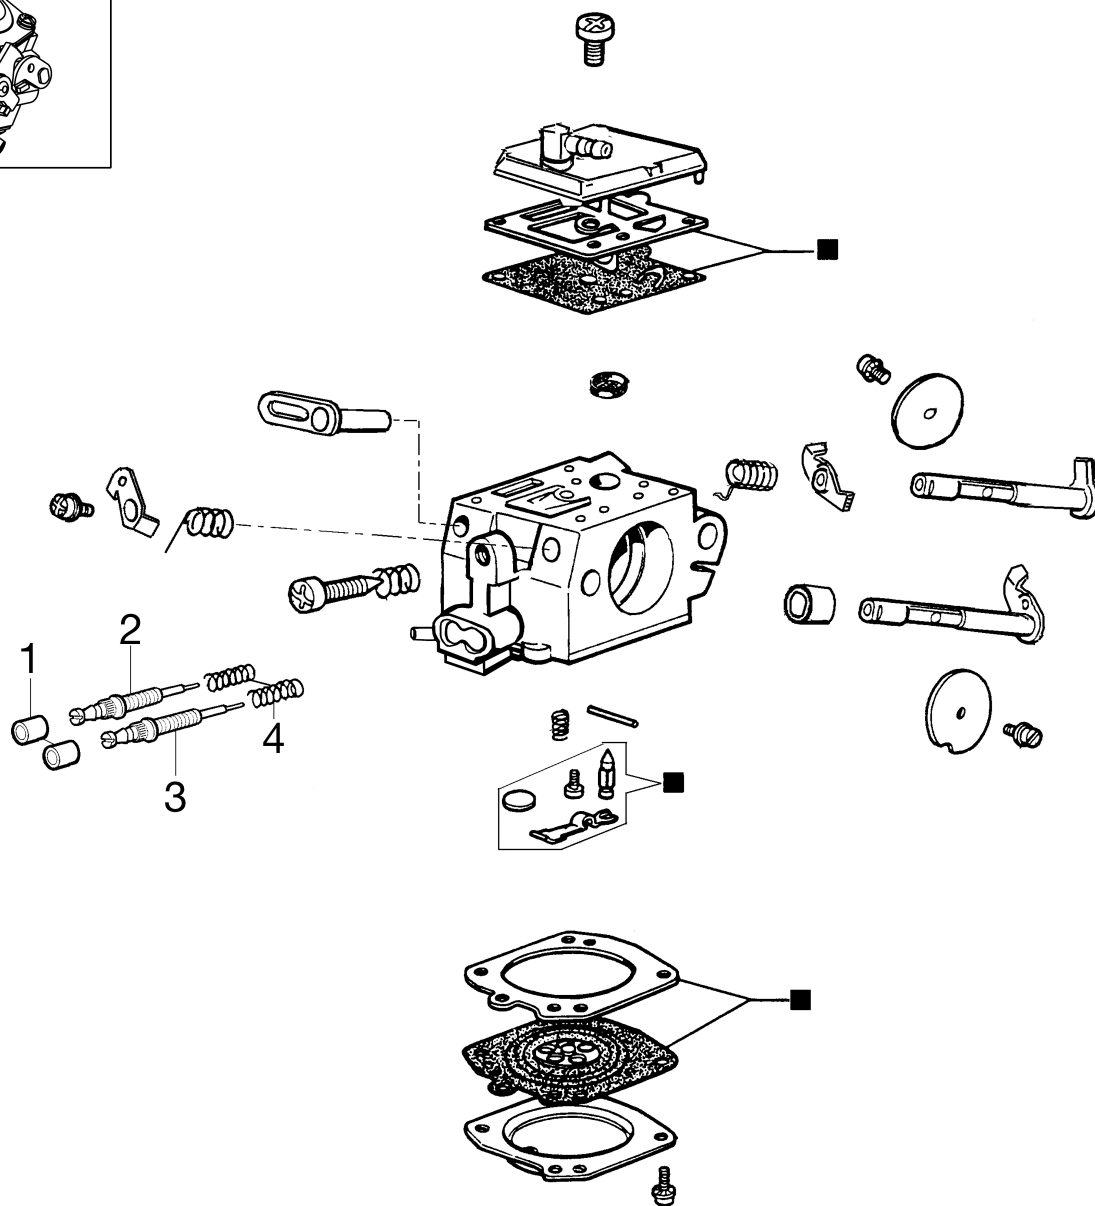

5 KIT RIPARAZIONE
REPAIR KIT

изображение Carburettor HDA-314

Ref.Nu	Qty	Part number	Description	Validity from	Validity till	Notes	Bulletin
1	2	2318106	Cap				
2	1	2318109	Adjust. screw MAX				
3	1	2318984	Adjust. screw MIN				
4	2	2318107	Spring				
5	1	2318673	Repair kit				
6	1	2318981AR	Carburetor HDA-314	SN 0605257456			
7	1	50080082R	Screw guide	SN 0605257456			
8	1	50070224B	Carburetor kit HDA-314