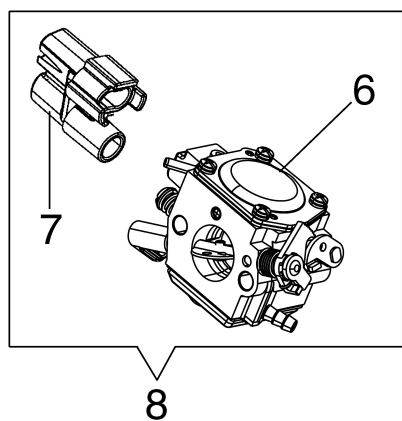

5 KIT RIPARAZIONE
REPAIR KIT

изображение Carburettor HDA-314

Ref.Nu	Qty	Part number	Description	Validity from	Validity till	Notes	Bulletin
1	2	2318106	Cap				
2	1	2318109	Adjust. screw MAX				
3	1	2318984	Adjust. screw MIN				
4	2	2318107	Spring				
5	1	2318673	Repair kit				
6	1	2318981AR	Carburetor HDA-314	SN 0605257456			
7	1	50080082R	Screw guide	SN 0605257456			
8	1	50070224B	Carburetor kit HDA-314