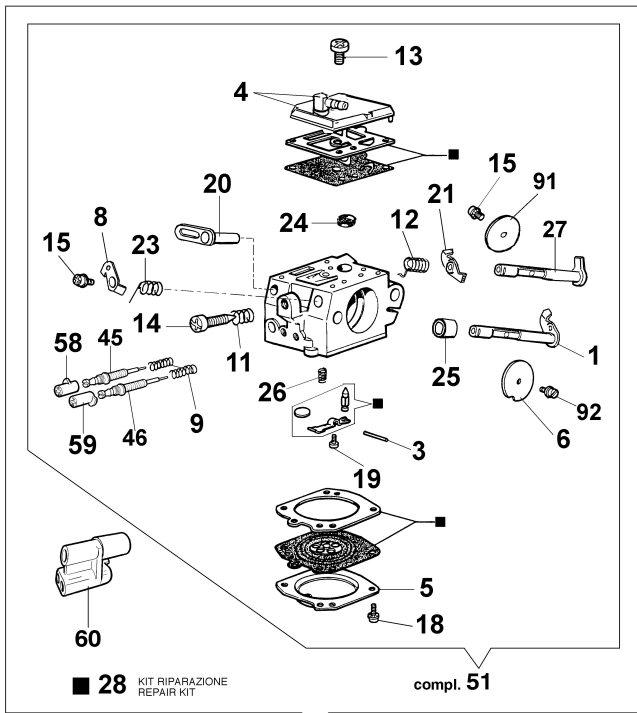

■ 28 KIT RIPARAZIONE
REPAIR KIT

compl. 51

kit 93