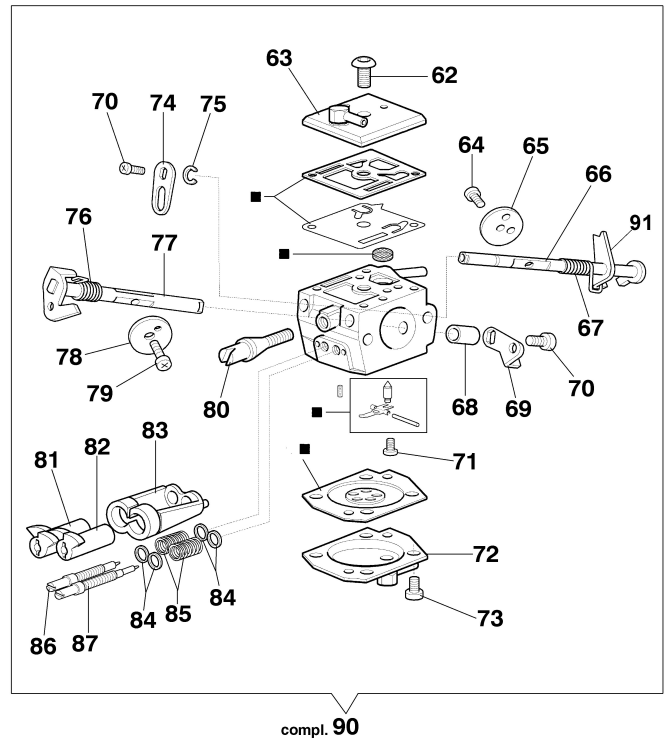

FINO A NOVEMBRE 2004
TILL NOVEMBER 2004
BIS NOVEMBER 2004
HASTA NOVIEMBRE 2004
JUSQU'A NOVEMBRE 2004

■ 28 KIT RIPARAZIONE
REPAIR KIT

compl. 22

DA NOVEMBRE 2004
FROM NOVEMBER 2004
AB NOVEMBER 2004
DESDE NOVIEMBRE 2004
DEPUIS NOVEMBRE 2004

■ 89 KIT RIPARAZIONE
REPAIR KIT

■ 28 KIT RIPARAZIONE
REPAIR KIT

compl. 51

kit 93

compl. 90