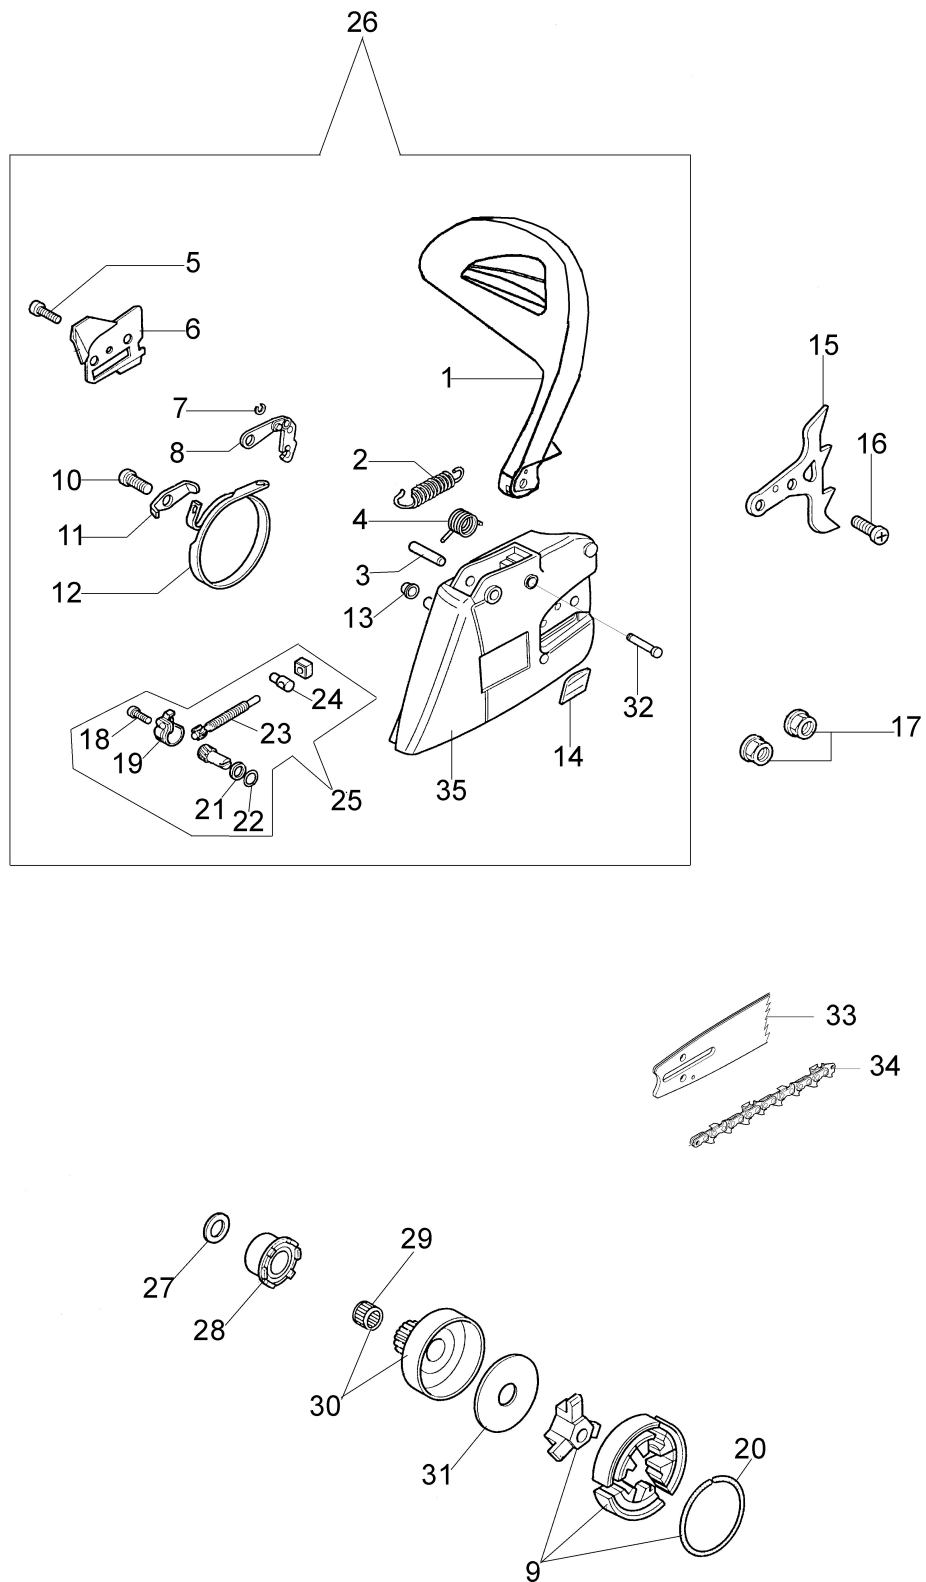

изображение Clutch assy

Ref.Nu	Qty	Part number	Description	Validity from	Validity till	Notes	Bulletin
1	1	50070095AR	Guard				
2	1	095000219AR	Spring				
3	1	097000107	Plug				
4	1	50010088AR	Spring				
5	1	3960045	Screw				
6	1	50070124AR	Plate				
7	1	3026003R	Ring				
8	1	097000146	Lever				
9	1	094500297AR	Clutch				
10	1	3993070R	Screw				
11	1	50050125R	Plate				
12	1	50050039R	Brake band				
13	1	006000300	Bushing				
14	1	50070149R	Guard				
15	1	50070033	Spike				
16	2	3960098R	Screw				
17	1	50010148R	Nut				
18	1	3960093	Screw				
19	1	50070081R	Cover				
20	1	094500029AR	Spring				
21	1	50070088	Washer				
22	1	3049007	O-ring				
23	1	50070080	Chain tensioner screw				
24	1	50070087AR	Adjuster nut				BT4-055-10/03
25	1	50072027A	Chain tensioner kit				BT4-055-10/03
26	1	50072015CR	Chain cover				
27	1	50070069	Washer				
28	1	50070025R	Worm gear				
29	1	005000165R	Bearing				
30	1	094500761A	Chain sprocket .325				
31	1	375100012AR	Washer				
32	1	097000106R	Plug				
33	1	094600332R	Bar 16" - 41 cm				
33	1	094600333R	Bar 18" - 46 cm				
34	1	001000710R	Chain .325" x .058" (1,5mm)				
34	1	30629512A	Efco chain .325" x .058" (1,5mm)				
35	1	50070110DR	Chain cover