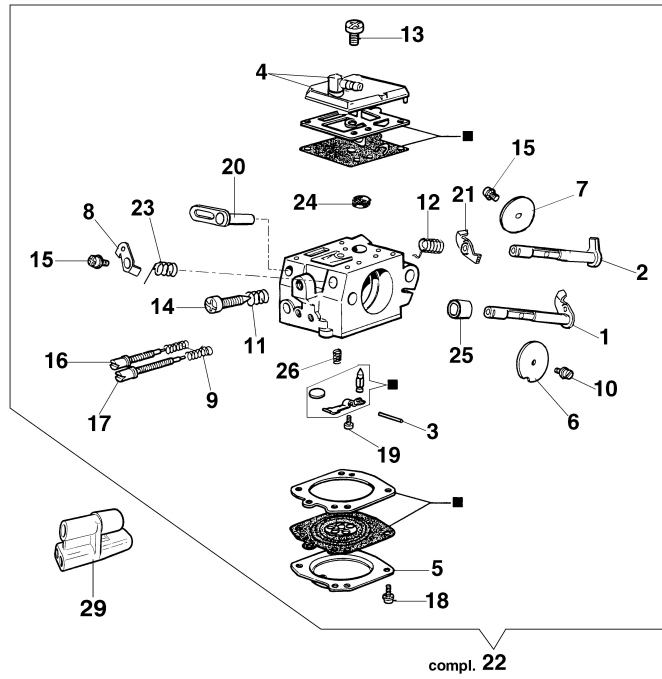

FINO A NOVEMBRE 2004
TILL NOVEMBER 2004
BIS NOVEMBER 2004
HASTA NOVIEMBRE 2004
JUSQU'A NOVEMBRE 2004

■ 28 KIT RIPARAZIONE
REPAIR KIT

compl. 22

DA NOVEMBRE 2004
FROM NOVEMBER 2004
AB NOVEMBER 2004
DESDE NOVIEMBRE 2004
DEPUIS NOVEMBRE 2004

■ 89 KIT RIPARAZIONE
REPAIR KIT