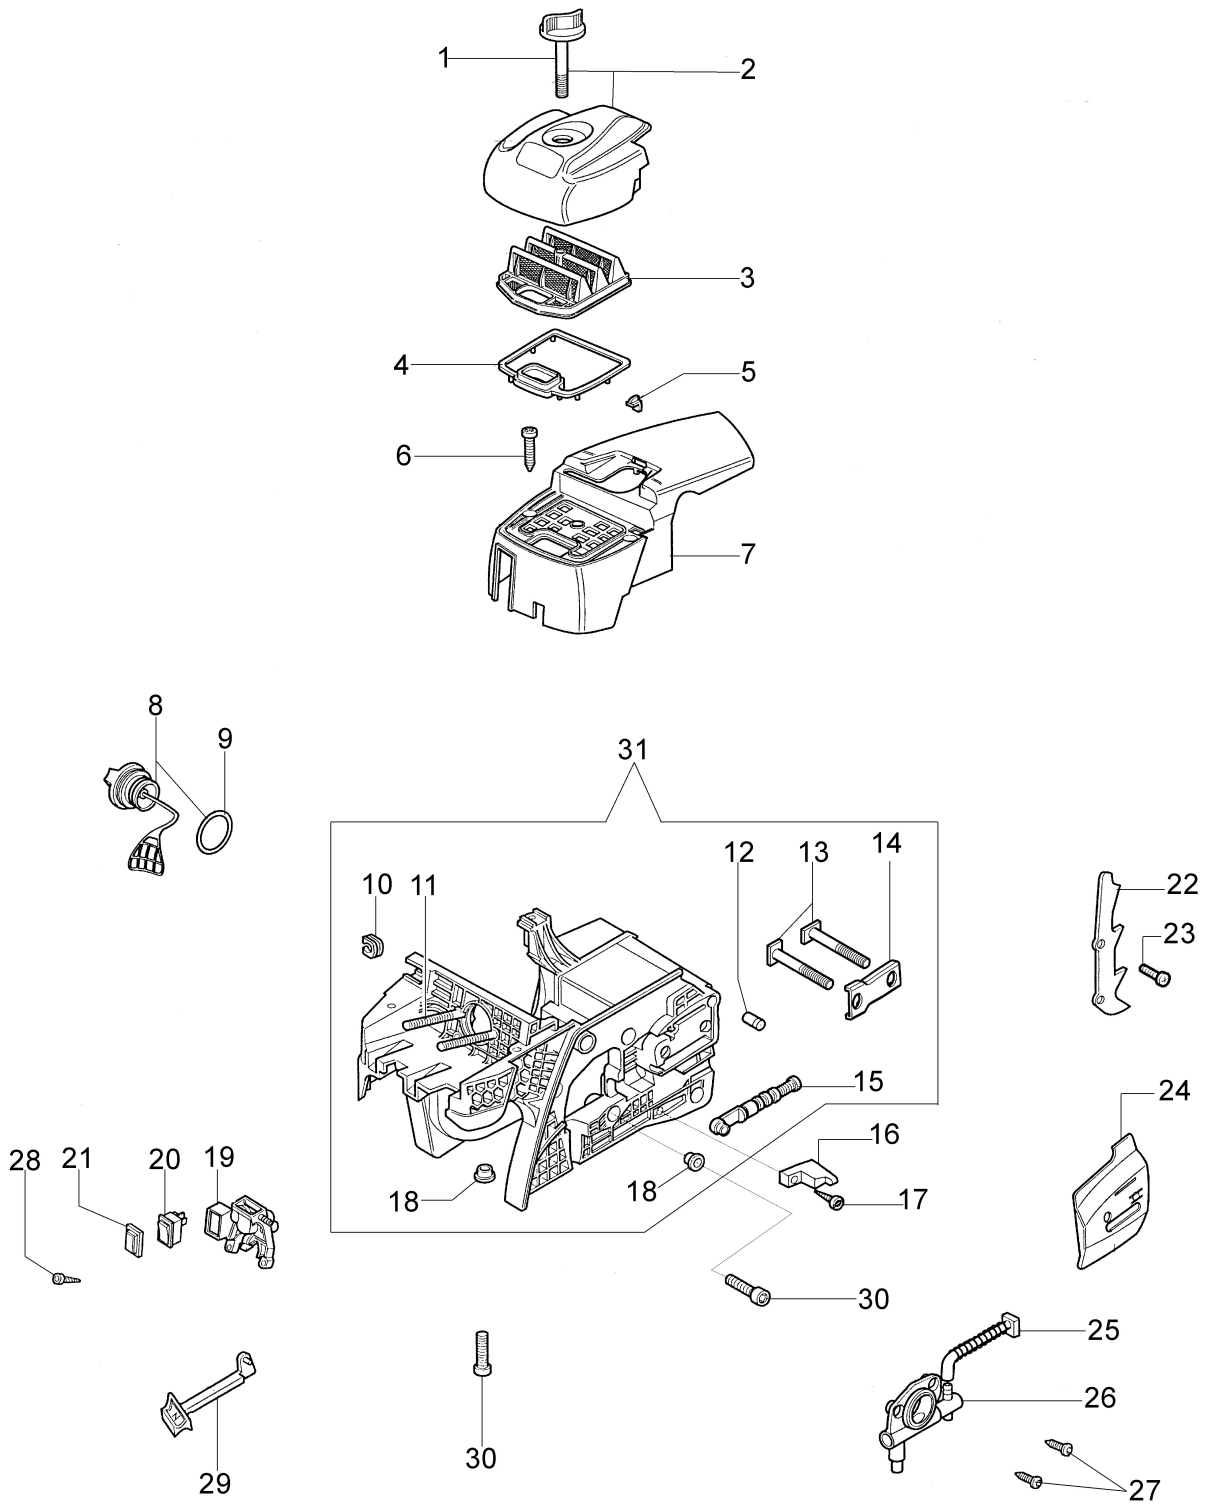

изображение Tank and air filter

Ref.Nu	Qty	Part number	Description	Validity from	Validity till	Notes	Bulletin
1	1	50070034R	Knob				
2	1	50072031B	Cover				
3	1	50070036R	Air filter standard				BT1-017-07/07
3	1	50070244R	Air filter optional				BT1-017-07/07
4	1	50070056	Gasket				
5	1	50070066	Deflector				
6	3	3960092AR	Screw				
7	1	50070193DR	Cylinder cover				
8	1	50052005R	Tank cap				
9	1	3049025	O-ring				
10	1	005000347AR	Grommet				
11	1	50070067A	Tie rod				
12	1	097000229R	Breather valve				
13	1	50070052AR	Screw				
14	1	50070211	Plate				
15	1	50072010BR	Oil filter				
16	1	094600369R	Guard				
17	1	094600041AR	Screw				
18	5	50050067R	Spacer				
19	1	50080068R	Air filter support	SN 0603106076			BT4-116-05/13
20	1	2317021R	Switch				
21	1	2317013R	Guard				
22	1	50070062	Spike				
23	2	3960098R	Screw				
24	1	50070055R	Plate				
25	1	50070054R	Tube				
26	1	50170051BR	Oil pump				BT4-087-10/07
27	2	3960074R	Screw				
28	1	3960091AR	Screw				
29	1	50070228R	Lever				
30	5	3860099R	Screw				
31	1	50070114GR	Crankcase assy