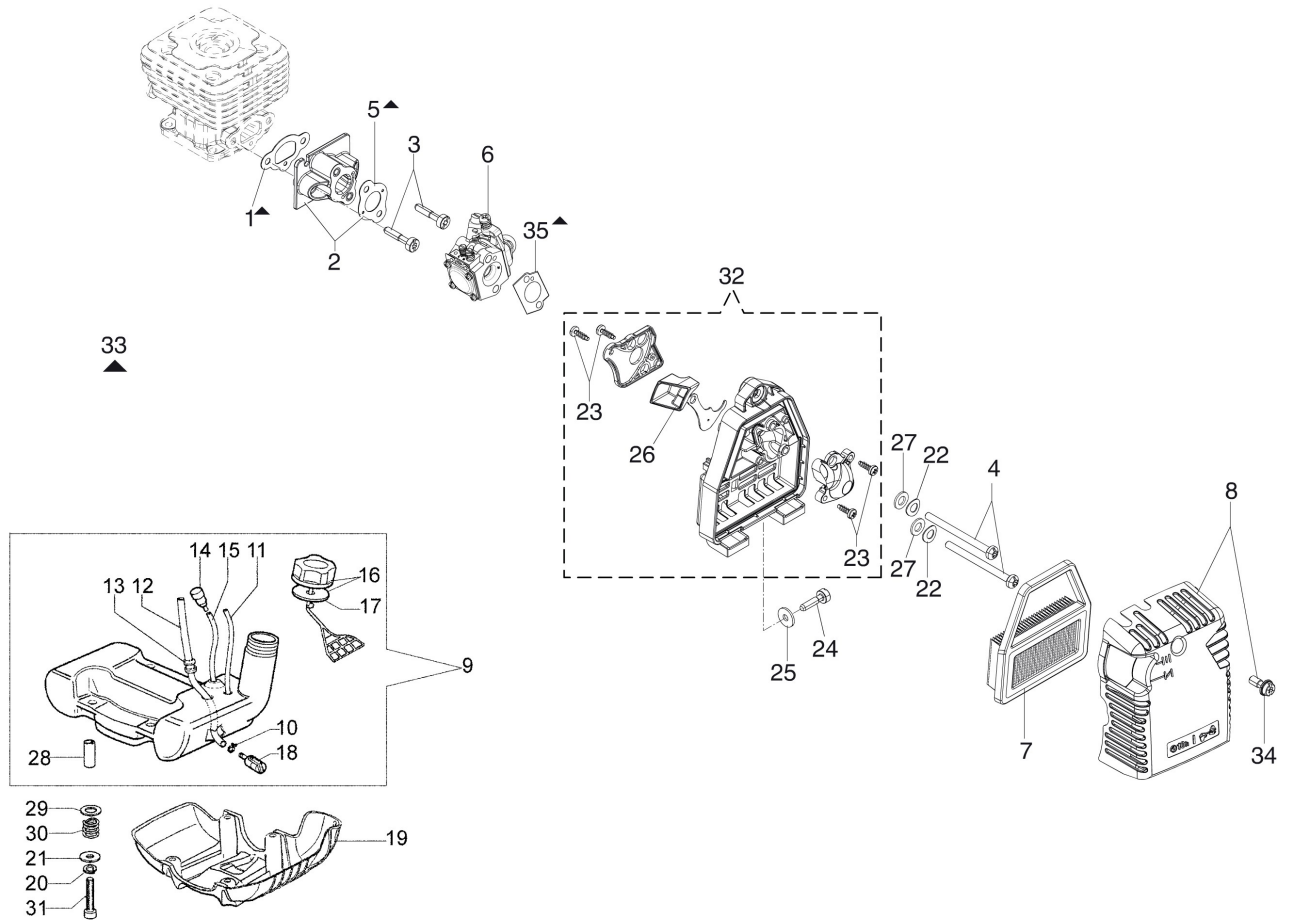

изображение Tank and air filter

Ref.Nu	Qty	Part number	Description	Validity from	Validity till	Notes	Bulletin
1	1	61200019AR	Gasket				
2	1	61200198	Insulator				
3	2	3801015R	Screw				
4	2	3891067R	Screw				
5	1	61200196AR	Gasket				
6	1	2318653R	Carburetor WT-EX 5487				
7	1	61380013AR	Air filter				
8	1	61330131	Filter cover kit		S/N 8670096257		BT3-142-04/20
8	1	61330249	Filter cover kit	S/N 8670096258			BT3-142-04/20
9	1	61330135AR	Complete tank				
10	1	4098377R	Band				
11	1	61250228R	Tube				
12	1	3073014AR	Tube				
13	1	4161211R	Bush				
14	1	61070011AR	Breather valve				
15	1	61250228R	Tube				
16	1	61372003R	Tank cap				
17	1	61070006R	Gasket				
18	1	61400322R	Fuel filter				
19	1	61200238AR	Guard				
20	5	3819006R	Washer				
21	5	3918005R	Washer				
22	2	3833073R	Washer				
23	4	3960087AR	Screw				
24	1	3891048R	Screw				
25	1	3918005R	Washer				
26	1	61380074AR	Starter lever				
27	2	3916005R	Washer				
28	4	61200128R	Spacer				
29	4	3916008R	Washer				
30	1	61200129R	Spring				
31	4	3801016R	Screw				
32	1	61382040AR	Air filter support set		S/N 8670096257		BT3-142-04/20
32	1	61332050R	Air filter support set	S/N 8670096258			BT3-142-04/20
33	1	61202038BR	Gasket set				
34	1	61330040AR	Screw				
35	1	61350155R	Flange