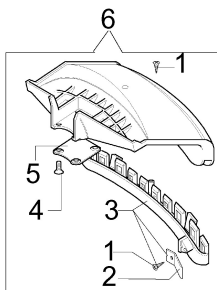

изображение Accessories

Ref.Nu	Qty	Part number	Description	Validity from	Validity till	Notes	Bulletin
1	2	3960040R	Screw				
2	1	4174275R	Blade				
3	1	61380126	Skirt w/blade				
4	4	3802004DR	Screw				
5	1	4174278R	Plate				
6	1	61380124	Disc guard				
7	1	4199008B	Insert (male)				
8	1	4199004R	Spring				
9	1	4199052	Nylon spool				
10	2	4199005AR	Bushing				
11	1	4199026A	Cover				BT3-074-08/07
12	-		Not available for this product			Sostituita da testina completa codice 63019016	
13	1	4174113A	Plate				
14	1	4174117	Grip-end			63019016 (inserto femmina); Replaced by	
15	1	4174157	Tape (red)				
16	1	4174111A	Key			(female insert)	
17	1	4098812A	Spring				
18	1	4174163	Harness				
19	1	4095665BR	3-tooth blade				
20	1	63070002AR	Harness				
21	1	63070025	Buckle set				
22	1	4191240	Tool kit				
23	1	61120012	Labels kit				
24	1	61110076R	Insert (female)				
25	1	4199046	Cover				BT3-074-08/07
26	1	4174280R	Disc guard				
27	1	4174279R	Disc guard				
28	4	3802004DR	Screw				
29	1	63070036	Hooking spring				
30	1	61459103	Head Tap&Go			Inserto maschio; Male	BT3-074-08/07
30	1	61459103	Head Tap&Go			Inserto femmina; Female insert	BT3-074-08/07
31	1	3065001	Hook