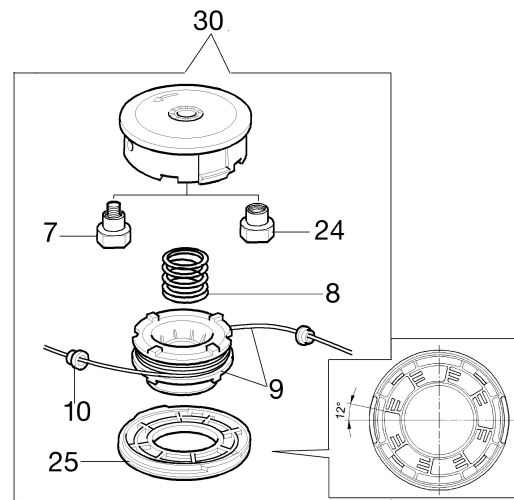

изображение Accessories

Ref.Nu	Qty	Part number	Description	Validity from	Validity till	Notes	Bulletin
1	2	3960040R	Screw				
2	1	4174275R	Blade				
3	1	61380126	Skirt w/blade				
4	4	3802004DR	Screw				
5	1	4174278R	Plate				
6	1	61380124	Disc guard				
7	1	4199008B	Insert (male)				
8	1	4199004R	Spring				
9	1	4199052	Nylon spool				
10	2	4199005AR	Bushing				
11	1	4199026A	Cover				BT3-074-08/07
12	-		Not available for this product			Sostituita da testina completa codice 63019016	
13	1	4174113A	Plate				
14	1	4174117	Grip-end			63019016 (inserto femmina); Replaced by	
15	1	4174157	Tape (red)				
16	1	4174111A	Key			(female insert)	
17	1	4098812A	Spring				
18	1	4174163	Harness				
19	1	4095665BR	3-tooth blade				
20	1	63070002AR	Harness				
21	1	63070025	Buckle set				
22	1	4191240	Tool kit				
23	1	61120012	Labels kit				
24	1	61110076R	Insert (female)				
25	1	4199046	Cover				BT3-074-08/07
26	1	4174280R	Disc guard				
27	1	4174279R	Disc guard				
28	4	3802004DR	Screw				
29	1	63070036	Hooking spring				
30	1	61459103	Head Tap&Go			Inserto maschio; Male	BT3-074-08/07
30	1	61459103	Head Tap&Go			Inserto femmina; Female insert	BT3-074-08/07
31	1	3065001	Hook