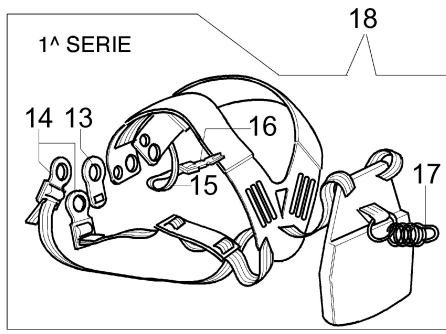

изображение Accessories

Ref.Nu	Qty	Part number	Description	Validity from	Validity till	Notes	Bulletin
1	2	3960040R	Screw				
2	1	4174275R	Blade				
3	1	61380126	Skirt w/blade				
4	4	3802004DR	Screw				
5	1	4174278R	Plate				
6	1	61380124	Disc guard				
7	1	4199008B	Insert (male)				
8	1	4199004R	Spring				
9	1	4199052	Nylon spool				
10	2	4199005AR	Bushing				
11	1	4199026A	Cover				BT3-074-08/07
12	-		Not available for this product			Sostituita da testina completa codice 63019016	
13	1	4174113A	Plate				
14	1	4174117	Grip-end			63019016 (inserto femmina); Replaced by	
15	1	4174157	Tape (red)				
16	1	4174111A	Key			(female insert)	
17	1	4098812A	Spring				
18	1	4174163	Harness				
19	1	4095665BR	3-tooth blade				
20	1	63070002AR	Harness				
21	1	63070025	Buckle set				
22	1	4191240	Tool kit				
23	1	61120012	Labels kit				
24	1	61110076R	Insert (female)				
25	1	4199046	Cover				BT3-074-08/07
26	1	4174280R	Disc guard				
27	1	4174279R	Disc guard				
28	4	3802004DR	Screw				
29	1	63070036	Hooking spring				
30	1	61459103	Head Tap&Go			Inserto maschio; Male	BT3-074-08/07
30	1	61459103	Head Tap&Go			Inserto femmina; Female insert	BT3-074-08/07
31	1	3065001	Hook