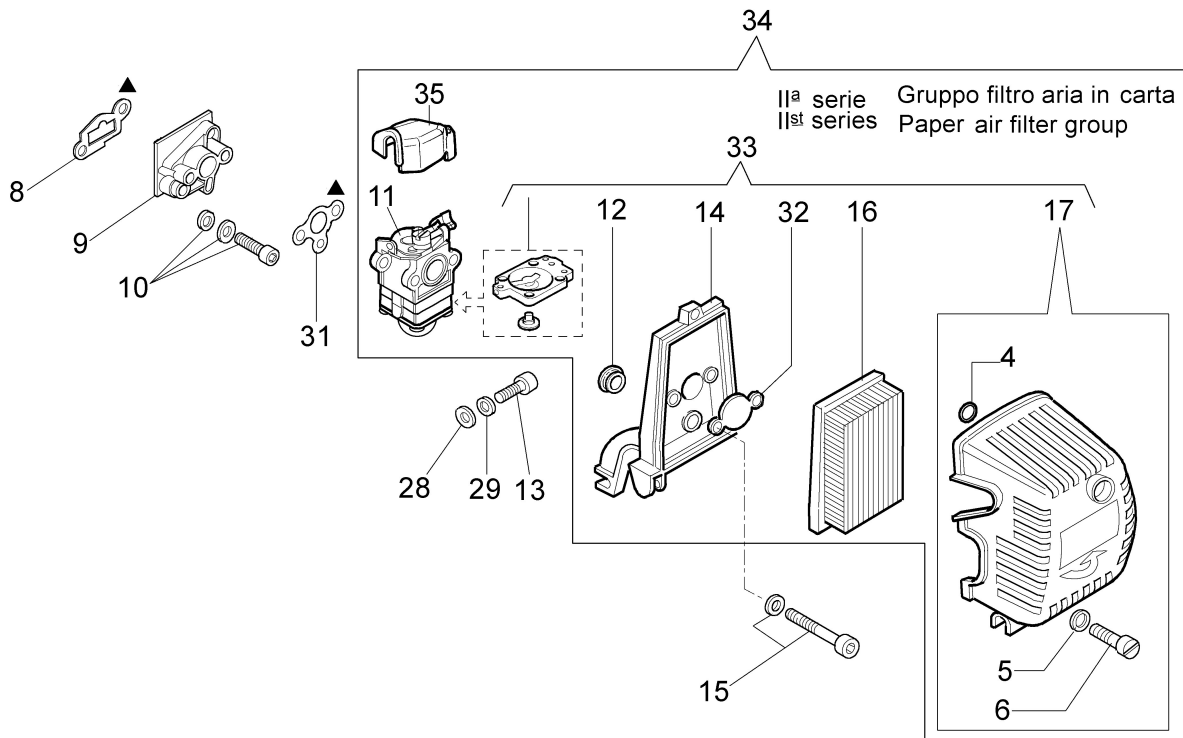

изображение Tank and air filter

Ref.Nu	Qty	Part number	Description	Validity from	Validity till	Notes	Bulletin
1	1	61110098A	Carburetor kit WYK-143A				
2	1	61112003	Filter support				
3	1	61110010AR	Air filter				
4	1	008200282R	O-ring				
5	1	3916006R	Washer				
6	1	3908036R	Screw				
7	1	61112016	Filter cover				
8	1	61110006DR	Gasket	SN 1802263843			BT3-119-04/13
9	1	61110279AR	Flange				
10	2	4175124	Screw				
11	1	2318968BR	Carburetor WYK-143B				
12	1	61120022	Gasket				
13	1	3801011R	Screw				
14	1	61120024AR	Filter support				BT3-078-10/08
15	2	61112005R	Screw				
16	1	61120018R	Air filter				
17	1	61122022BR	Filter cover				
18	1	61070011AR	Breather valve				
19	2	50080134R	Tube				
20	2	3073021AR	Tube				
21	1	4161211R	Bush				
22	1	61070006R	Gasket				
23	1	61070079AR	Tank cap				
24	1	4098377R	Band				
25	1	50010218R	Fuel filter				
26	1	61110267AR	Tank				
27	1	61040015CR	Stand				
28	4	3918005R	Washer				
29	4	3819006R	Washer				
30	4	3801013R	Screw				
31	1	61110008CR	Gasket				
32	1	61120020A	Plate				BT3-078-10/08
33	1	61120025B	Suction kit				
34	1	61110098A	Carburetor kit WYK-143A				
35	1	61120067R	Cover				BT3-078-10/08