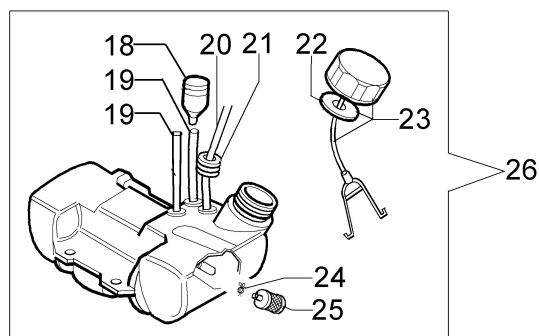

изображение Tank and air filter

Ref.Nu	Qty	Part number	Description	Validity from	Validity till	Notes	Bulletin
1	1	61110098A	Carburetor kit WYK-143A				
2	1	61112003	Filter support				
3	1	61110010AR	Air filter				
4	1	008200282R	O-ring				
5	1	3916006R	Washer				
6	1	3908036R	Screw				
7	1	61112016	Filter cover				
8	1	61110006DR	Gasket	SN 1802263843			BT3-119-04/13
9	1	61110279AR	Flange				
10	2	4175124	Screw				
11	1	2318968BR	Carburetor WYK-143B				
12	1	61120022	Gasket				
13	1	3801011R	Screw				
14	1	61120024AR	Filter support				BT3-078-10/08
15	2	61112005R	Screw				
16	1	61120018R	Air filter				
17	1	61122022BR	Filter cover				
18	1	61070011AR	Breather valve				
19	2	50080134R	Tube				
20	2	3073021AR	Tube				
21	1	4161211R	Bush				
22	1	61070006R	Gasket				
23	1	61070079AR	Tank cap				
24	1	4098377R	Band				
25	1	50010218R	Fuel filter				
26	1	61110267AR	Tank				
27	1	61040015CR	Stand				
28	4	3918005R	Washer				
29	4	3819006R	Washer				
30	4	3801013R	Screw				
31	1	61110008CR	Gasket				
32	1	61120020A	Plate				BT3-078-10/08
33	1	61120025B	Suction kit				
34	1	61110098A	Carburetor kit WYK-143A				
35	1	61120067R	Cover				BT3-078-10/08