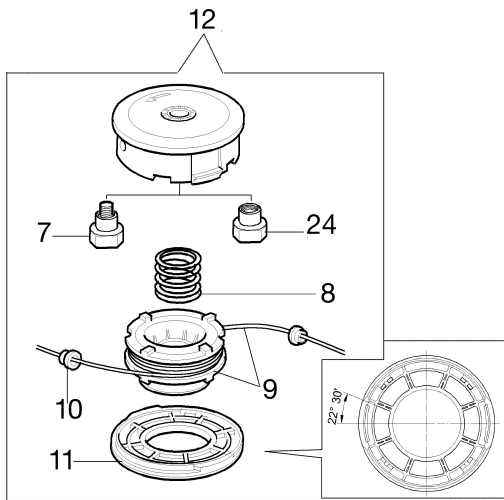

изображение Accessories

Ref.Nu	Qty	Part number	Description	Validity from	Validity till	Notes	Bulletin
1	2	3960040R	Screw				
2	1	4174275R	Blade				
3	1	61380126	Skirt w/blade				
4	4	3802004DR	Screw				
5	1	4174278R	Plate				
6	1	61380124	Disc guard				
7	1	4199008B	Insert (male)				
8	1	4199004R	Spring				
9	1	4199052	Nylon spool				
10	2	4199005AR	Bushing				
11	1	4199026A	Cover				BT3-074-08/07
12	-		Not available for this product			Sostituita da testina completa codice 63019016	
13	1	4174113A	Plate				
14	1	4174117	Grip-end			63019016 (inserto femmina); Replaced by	
15	1	4174157	Tape (red)				
16	1	4174111A	Key			(female insert)	
17	1	4098812A	Spring				
18	1	4174163	Harness				
19	1	4095665BR	3-tooth blade				
20	1	63070002AR	Harness				
21	1	63070025	Buckle set				
22	1	4191240	Tool kit				
23	1	61120012	Labels kit				
24	1	61110076R	Insert (female)				
25	1	4199046	Cover				BT3-074-08/07
26	1	4174280R	Disc guard				
27	1	4174279R	Disc guard				
28	4	3802004DR	Screw				
29	1	63070036	Hooking spring				
30	1	61459103	Head Tap&Go			Inserto maschio; Male	BT3-074-08/07
30	1	61459103	Head Tap&Go			Inserto femmina; Female insert	BT3-074-08/07
31	1	3065001	Hook