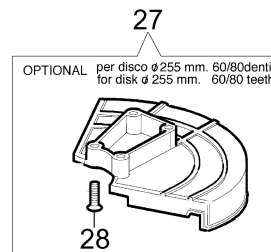

изображение Accessories

Ref.Nu	Qty	Part number	Description	Validity from	Validity till	Notes	Bulletin
1	2	3960040R	Screw				
2	1	4174275R	Blade				
3	1	61380126	Skirt w/blade				
4	4	3802004DR	Screw				
5	1	4174278R	Plate				
6	1	61380124	Disc guard				
7	1	4199008B	Insert (male)				
8	1	4199004R	Spring				
9	1	4199052	Nylon spool				
10	2	4199005AR	Bushing				
11	1	4199026A	Cover				BT3-074-08/07
12	-		Not available for this product			Sostituita da testina completa codice 63019016	
13	1	4174113A	Plate				
14	1	4174117	Grip-end			63019016 (inserto femmina); Replaced by	
15	1	4174157	Tape (red)				
16	1	4174111A	Key			(female insert)	
17	1	4098812A	Spring				
18	1	4174163	Harness				
19	1	4095665BR	3-tooth blade				
20	1	63070002AR	Harness				
21	1	63070025	Buckle set				
22	1	4191240	Tool kit				
23	1	61120012	Labels kit				
24	1	61110076R	Insert (female)				
25	1	4199046	Cover				BT3-074-08/07
26	1	4174280R	Disc guard				
27	1	4174279R	Disc guard				
28	4	3802004DR	Screw				
29	1	63070036	Hooking spring				
30	1	61459103	Head Tap&Go			Inserto maschio; Male	BT3-074-08/07
30	1	61459103	Head Tap&Go			Inserto femmina; Female insert	BT3-074-08/07
31	1	3065001	Hook