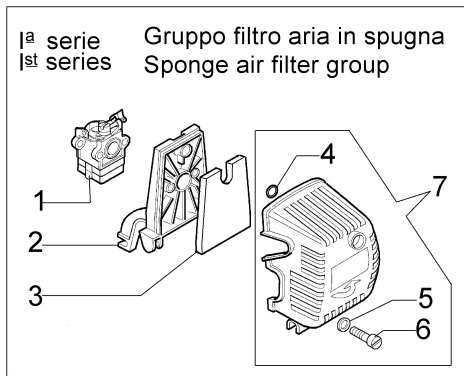

изображение Tank and air filter

Ref.Nu	Qty	Part number	Description	Validity from	Validity till	Notes	Bulletin
1	1	61110098A	Carburetor kit WYK-143A				
2	1	61112003	Filter support				
3	1	61110010AR	Air filter				
4	1	008200282R	O-ring				
5	1	3916006R	Washer				
6	1	3908036R	Screw				
7	1	61112016	Filter cover				
8	1	61110006DR	Gasket	SN 1802263843			BT3-119-04/13
9	1	61110279AR	Flange				
10	2	4175124	Screw				
11	1	2318968BR	Carburetor WYK-143B				
12	1	61120022	Gasket				
13	1	3801011R	Screw				
14	1	61120024AR	Filter support				BT3-078-10/08
15	2	61112005R	Screw				
16	1	61120018R	Air filter				
17	1	61122022BR	Filter cover				
18	1	61070011AR	Breather valve				
19	2	50080134R	Tube				
20	2	3073021AR	Tube				
21	1	4161211R	Bush				
22	1	61070006R	Gasket				
23	1	61070079AR	Tank cap				
24	1	4098377R	Band				
25	1	50010218R	Fuel filter				
26	1	61110267AR	Tank				
27	1	61040015CR	Stand				
28	4	3918005R	Washer				
29	4	3819006R	Washer				
30	4	3801013R	Screw				
31	1	61110008CR	Gasket				
32	1	61120020A	Plate				BT3-078-10/08
33	1	61120025B	Suction kit				
34	1	61110098A	Carburetor kit WYK-143A				
35	1	61120067R	Cover				BT3-078-10/08