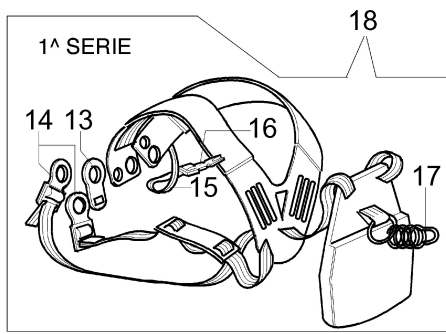

изображение Accessories

Ref.Nu	Qty	Part number	Description	Validity from	Validity till	Notes	Bulletin
1	2	3960040R	Screw				
2	1	4174275R	Blade				
3	1	61380126	Skirt w/blade				
4	4	3802004DR	Screw				
5	1	4174278R	Plate				
6	1	61380124	Disc guard				
7	1	4199008B	Insert (male)				
8	1	4199004R	Spring				
9	1	4199052	Nylon spool				
10	2	4199005AR	Bushing				
11	1	4199026A	Cover				BT3-074-08/07
12	-		Not available for this product			Sostituita da testina completa codice 63019016	
13	1	4174113A	Plate				
14	1	4174117	Grip-end			63019016 (inserto femmina); Replaced by	
15	1	4174157	Tape (red)				
16	1	4174111A	Key			(female insert)	
17	1	4098812A	Spring				
18	1	4174163	Harness				
19	1	4095665BR	3-tooth blade				
20	1	63070002AR	Harness				
21	1	63070025	Buckle set				
22	1	4191240	Tool kit				
23	1	61110052	Labels kit				
24	1	61110076R	Insert (female)				
25	1	4199046	Cover				BT3-074-08/07
26	1	4174280R	Disc guard				
27	1	4174279R	Disc guard				
28	4	3802004DR	Screw				
29	1	63070036	Hooking spring				
30	1	61459103	Head Tap&Go			Inserto maschio; Male	BT3-074-08/07
30	1	61459103	Head Tap&Go			Inserto femmina; Female insert	BT3-074-08/07
31	1	3065001	Hook