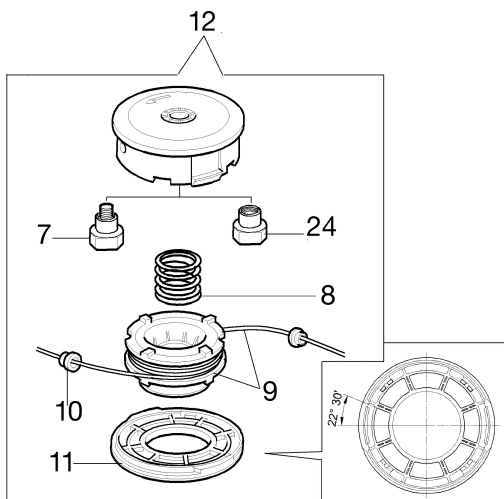

изображение Accessories

Ref.Nu	Qty	Part number	Description	Validity from	Validity till	Notes	Bulletin
1	2	3960040R	Screw				
2	1	4174275R	Blade				
3	1	61380126	Skirt w/blade				
4	4	3802004DR	Screw				
5	1	4174278R	Plate				
6	1	61380124	Disc guard				
7	1	4199008B	Insert (male)				
8	1	4199004R	Spring				
9	1	4199052	Nylon spool				
10	2	4199005AR	Bushing				
11	1	4199026A	Cover				BT3-074-08/07
12	-		Not available for this product			Sostituita da testina completa codice 63019016	
13	1	4174113A	Plate				
14	1	4174117	Grip-end			63019016 (inserto femmina); Replaced by	
15	1	4174157	Tape (red)				
16	1	4174111A	Key			(female insert)	
17	1	4098812A	Spring				
18	1	4174163	Harness				
19	1	4095665BR	3-tooth blade				
20	1	63070002AR	Harness				
21	1	63070025	Buckle set				
22	1	4191240	Tool kit				
23	1	61110052	Labels kit				
24	1	61110076R	Insert (female)				
25	1	4199046	Cover				BT3-074-08/07
26	1	4174280R	Disc guard				
27	1	4174279R	Disc guard				
28	4	3802004DR	Screw				
29	1	63070036	Hooking spring				
30	1	61459103	Head Tap&Go			Inserto maschio; Male	BT3-074-08/07
30	1	61459103	Head Tap&Go			Inserto femmina; Female insert	BT3-074-08/07
31	1	3065001	Hook