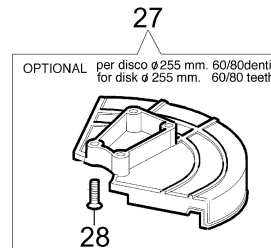

изображение Accessories

Ref.Nu	Qty	Part number	Description	Validity from	Validity till	Notes	Bulletin
1	2	3960040R	Screw				
2	1	4174275R	Blade				
3	1	61380126	Skirt w/blade				
4	4	3802004DR	Screw				
5	1	4174278R	Plate				
6	1	61380124	Disc guard				
7	1	4199008B	Insert (male)				
8	1	4199004R	Spring				
9	1	4199052	Nylon spool				
10	2	4199005AR	Bushing				
11	1	4199026A	Cover				BT3-074-08/07
12	-		Not available for this product			Sostituita da testina completa codice 63019016	
13	1	4174113A	Plate				
14	1	4174117	Grip-end			63019016 (inserto femmina); Replaced by	
15	1	4174157	Tape (red)				
16	1	4174111A	Key			(female insert)	
17	1	4098812A	Spring				
18	1	4174163	Harness				
19	1	4095665BR	3-tooth blade				
20	1	63070002AR	Harness				
21	1	63070025	Buckle set				
22	1	4191240	Tool kit				
23	1	61110052	Labels kit				
24	1	61110076R	Insert (female)				
25	1	4199046	Cover				BT3-074-08/07
26	1	4174280R	Disc guard				
27	1	4174279R	Disc guard				
28	4	3802004DR	Screw				
29	1	63070036	Hooking spring				
30	1	61459103	Head Tap&Go			Inserto maschio; Male	BT3-074-08/07
30	1	61459103	Head Tap&Go			Inserto femmina; Female insert	BT3-074-08/07
31	1	3065001	Hook