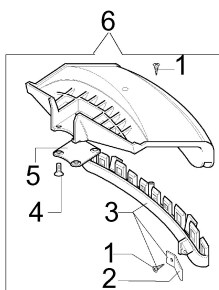

изображение Accessories

Ref.Nu	Qty	Part number	Description	Validity from	Validity till	Notes	Bulletin
1	2	3960040R	Screw				
2	1	4174275R	Blade				
3	1	61380126	Skirt w/blade				
4	4	3802004DR	Screw				
5	1	4174278R	Plate				
6	1	61380124	Disc guard				
7	1	4199008B	Insert (male)				
8	1	4199004R	Spring				
9	1	4199052	Nylon spool				
10	2	4199005AR	Bushing				
11	1	4199026A	Cover				BT3-074-08/07
12	-		Not available for this product			Sostituita da testina completa codice 63019016	
13	1	4174113A	Plate				
14	1	4174117	Grip-end			63019016 (inserto femmina); Replaced by	
15	1	4174157	Tape (red)				
16	1	4174111A	Key			(female insert)	
17	1	4098812A	Spring				
18	1	4174163	Harness				
19	1	4095665BR	3-tooth blade				
20	1	63070002AR	Harness				
21	1	63070025	Buckle set				
22	1	4191240	Tool kit				
23	1	61110052	Labels kit				
24	1	61110076R	Insert (female)				
25	1	4199046	Cover				BT3-074-08/07
26	1	4174280R	Disc guard				
27	1	4174279R	Disc guard				
28	4	3802004DR	Screw				
29	1	63070036	Hooking spring				
30	1	61459103	Head Tap&Go			Inserto maschio; Male	BT3-074-08/07
30	1	61459103	Head Tap&Go			Inserto femmina; Female insert	BT3-074-08/07
31	1	3065001	Hook