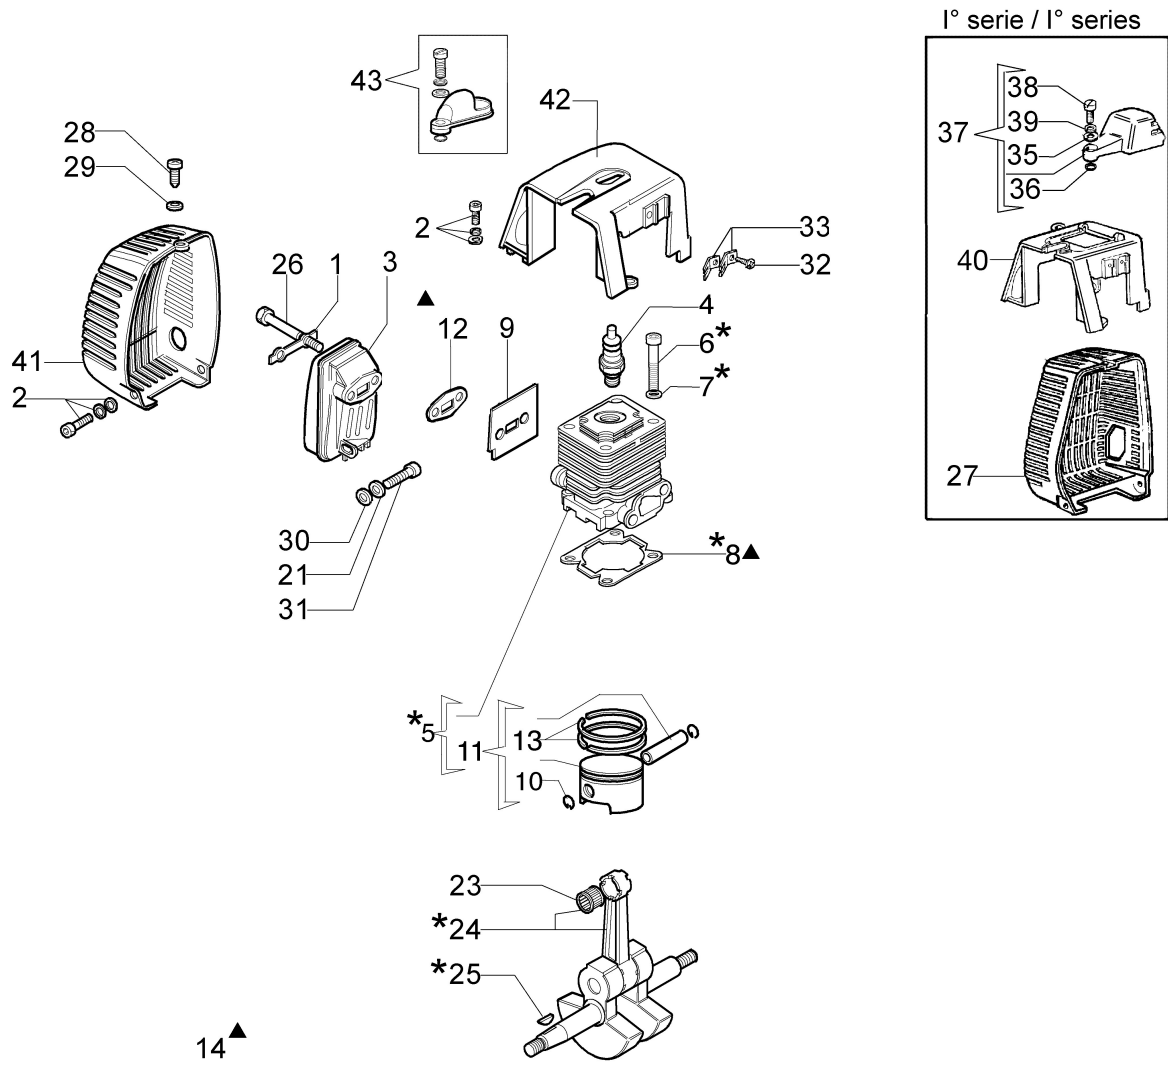

*22 Short Block

изображение Engine

Ref.Nu	Qty	Part number	Description	Validity from	Validity till	Notes	Bulletin
1	1	61110017R	Plate				
2	4	4175089AR	Screw				
3	1	61110012FR	Muffler	SN 1753375024			BT3-123-10/13
4	1	3055115R	Spark plug				
5	1	61112176	Complete cylinder Ø45	SN 1751116759			BT3-084-07/09, BT3-109-11/11
6	4	3801034	Screw				
7	4	3819010R	Washer				
8	1	61110005R	Gasket				
9	2	61110046R	Gasket				
10	2	4191005	Ring		SN 1751116758		BT3-084-07/09,
10	2	007201198R	Ring	SN 1751116759			BT3-109-11/11
11	1	61112036C	Piston assy Ø45	SN 1751116759			BT3-084-07/09,
12	1	61110054R	Gasket				
13	2	50080013R	Piston ring Ø45	SN 1751116759			BT3-084-07/09,
14	1	61110068B	Gasket set				
15	2	3034012R	Bearing				
16	2	3023008R	Plug				
17	1	4191012R	Gasket				
18	1	61110145A	Crankcase assy				
19	2	3050015AR	Seal ring				
20	4	3801035	Screw				
21	4	3819006R	Washer				
22	1	61112043AR	Short block				
23	1	3037014R	Bearing				
24	1	4191214	Crankshaft				
25	1	3028013R	Key				
26	2	3806054AR	Screw				
27	1	61110022A	Muffler cover	SN 1757460001			BT3-136-02/18
28	1	3960017AR	Screw				
29	1	3916004R	Washer				
30	1	3916005R	Washer				
31	2	3801011R	Screw				
32	2	3960030R	Screw		SN 1751478795		BT3-112-01/12
33	2	4191069BR	Plate		SN 1751478795		BT3-112-01/12
35	1	3916006R	Washer	SN 1757460001			BT3-136-02/18
36	1	3049005R	O-ring	SN 1757460001			BT3-136-02/18
37	1	61112163BR	Guard	SN 1757460001			BT3-136-02/18
38	1	3908032R	Screw	SN 1757460001			BT3-136-02/18
39	1	3918010R	Washer	SN 1757460001			BT3-136-02/18
40	1	61110031BR	Cover	SN 1751478796, SN			BT3-112-01/12,
41	1	61110230BR	Muffler cover	SN 1757460001			BT3-136-02/18
42	1	61110252BR	Cover	SN 1757460001			BT3-136-02/18
43	1	61112162BR	Guard	SN 1757460001			BT3-136-02/18