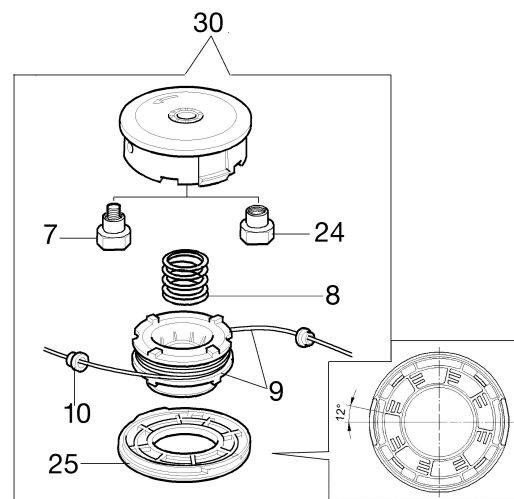

изображение Accessories

Ref.Nu	Qty	Part number	Description	Validity from	Validity till	Notes	Bulletin
1	2	3960040R	Screw				
2	1	4174275R	Blade				
3	1	61380126	Skirt w/blade				
4	4	3802004DR	Screw				
5	1	4174278R	Plate				
6	1	61380124	Disc guard				
7	1	4199008B	Insert (male)				
8	1	4199004R	Spring				
9	1	4199052	Nylon spool				
10	2	4199005AR	Bushing				
11	1	4199026A	Cover				BT3-074-08/07
12	-		Not available for this product			Sostituita da testina completa codice 63019016	
13	1	4174113A	Plate				
14	1	4174117	Grip-end			63019016 (inserto femmina); Replaced by	
15	1	4174157	Tape (red)				
16	1	4174111A	Key			(female insert)	
17	1	4098812A	Spring				
18	1	4174163	Harness				
19	1	4095665BR	3-tooth blade				
20	1	63070002AR	Harness				
21	1	63070025	Buckle set				
22	1	4191240	Tool kit				
23	1	61110052	Labels kit				
24	1	61110076R	Insert (female)				
25	1	4199046	Cover				BT3-074-08/07
26	1	4174280R	Disc guard				
27	1	4174279R	Disc guard				
28	4	3802004DR	Screw				
29	1	63070036	Hooking spring				
30	1	61459103	Head Tap&Go			Inserto maschio; Male	BT3-074-08/07
30	1	61459103	Head Tap&Go			Inserto femmina; Female insert	BT3-074-08/07
31	1	3065001	Hook