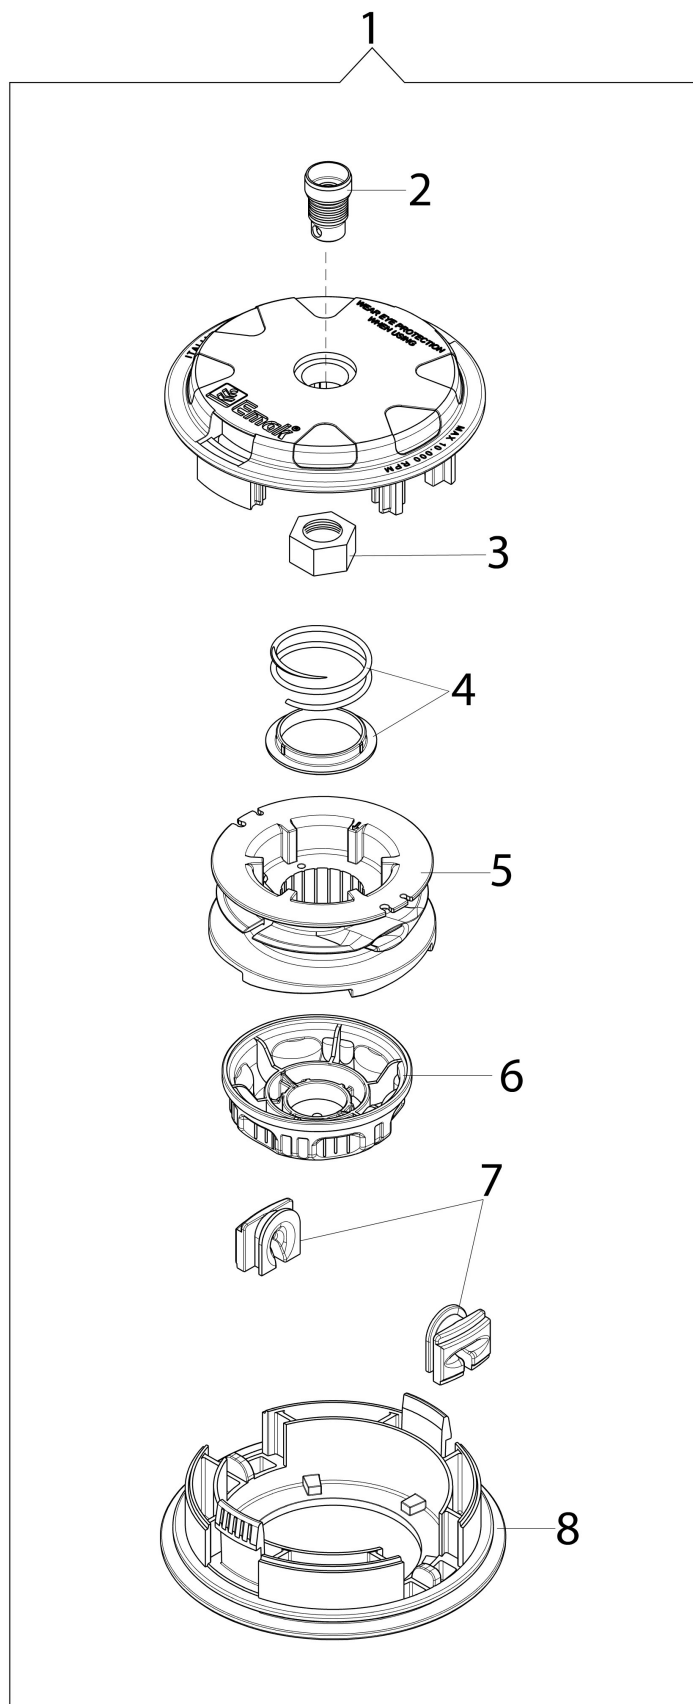

изображение Illustrated part list (Head "Load & Go" D.130)

Ref.Nu	Qty	Part number	Description	Validity from	Validity till	Notes	Bulletin
1	1	63129007	Load & Go nylon head			Filo D.2,4 mm; Nylon line D.2,4 mm	
2	1	63120041R	Insert				
3	1	63120040R	Nut				
4	1	63120031R	Kit spring				
5	1	63120020AR	Nylon spool				
6	1	63120007AR	Knob				
7	2	63120001R	Bushing				
8	1	63120005R	Cover