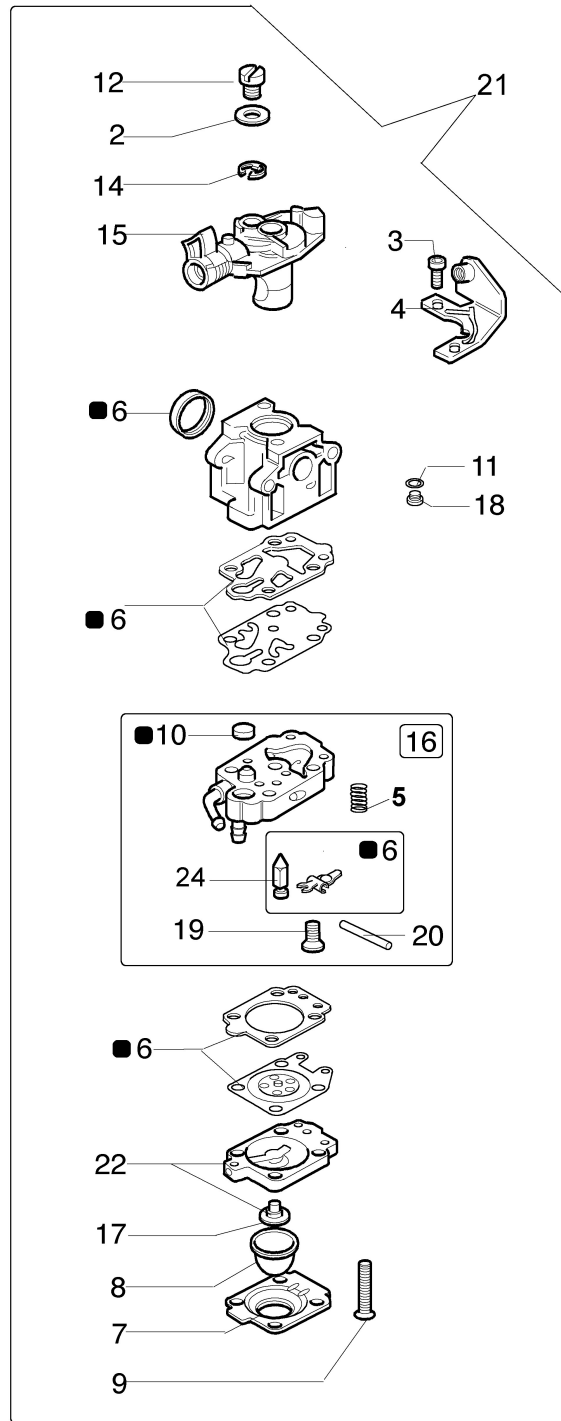

6 KIT RIPARAZIONE
REPAIR SET

per i modelli con filtro aria in carta
for mod.with paper air filter