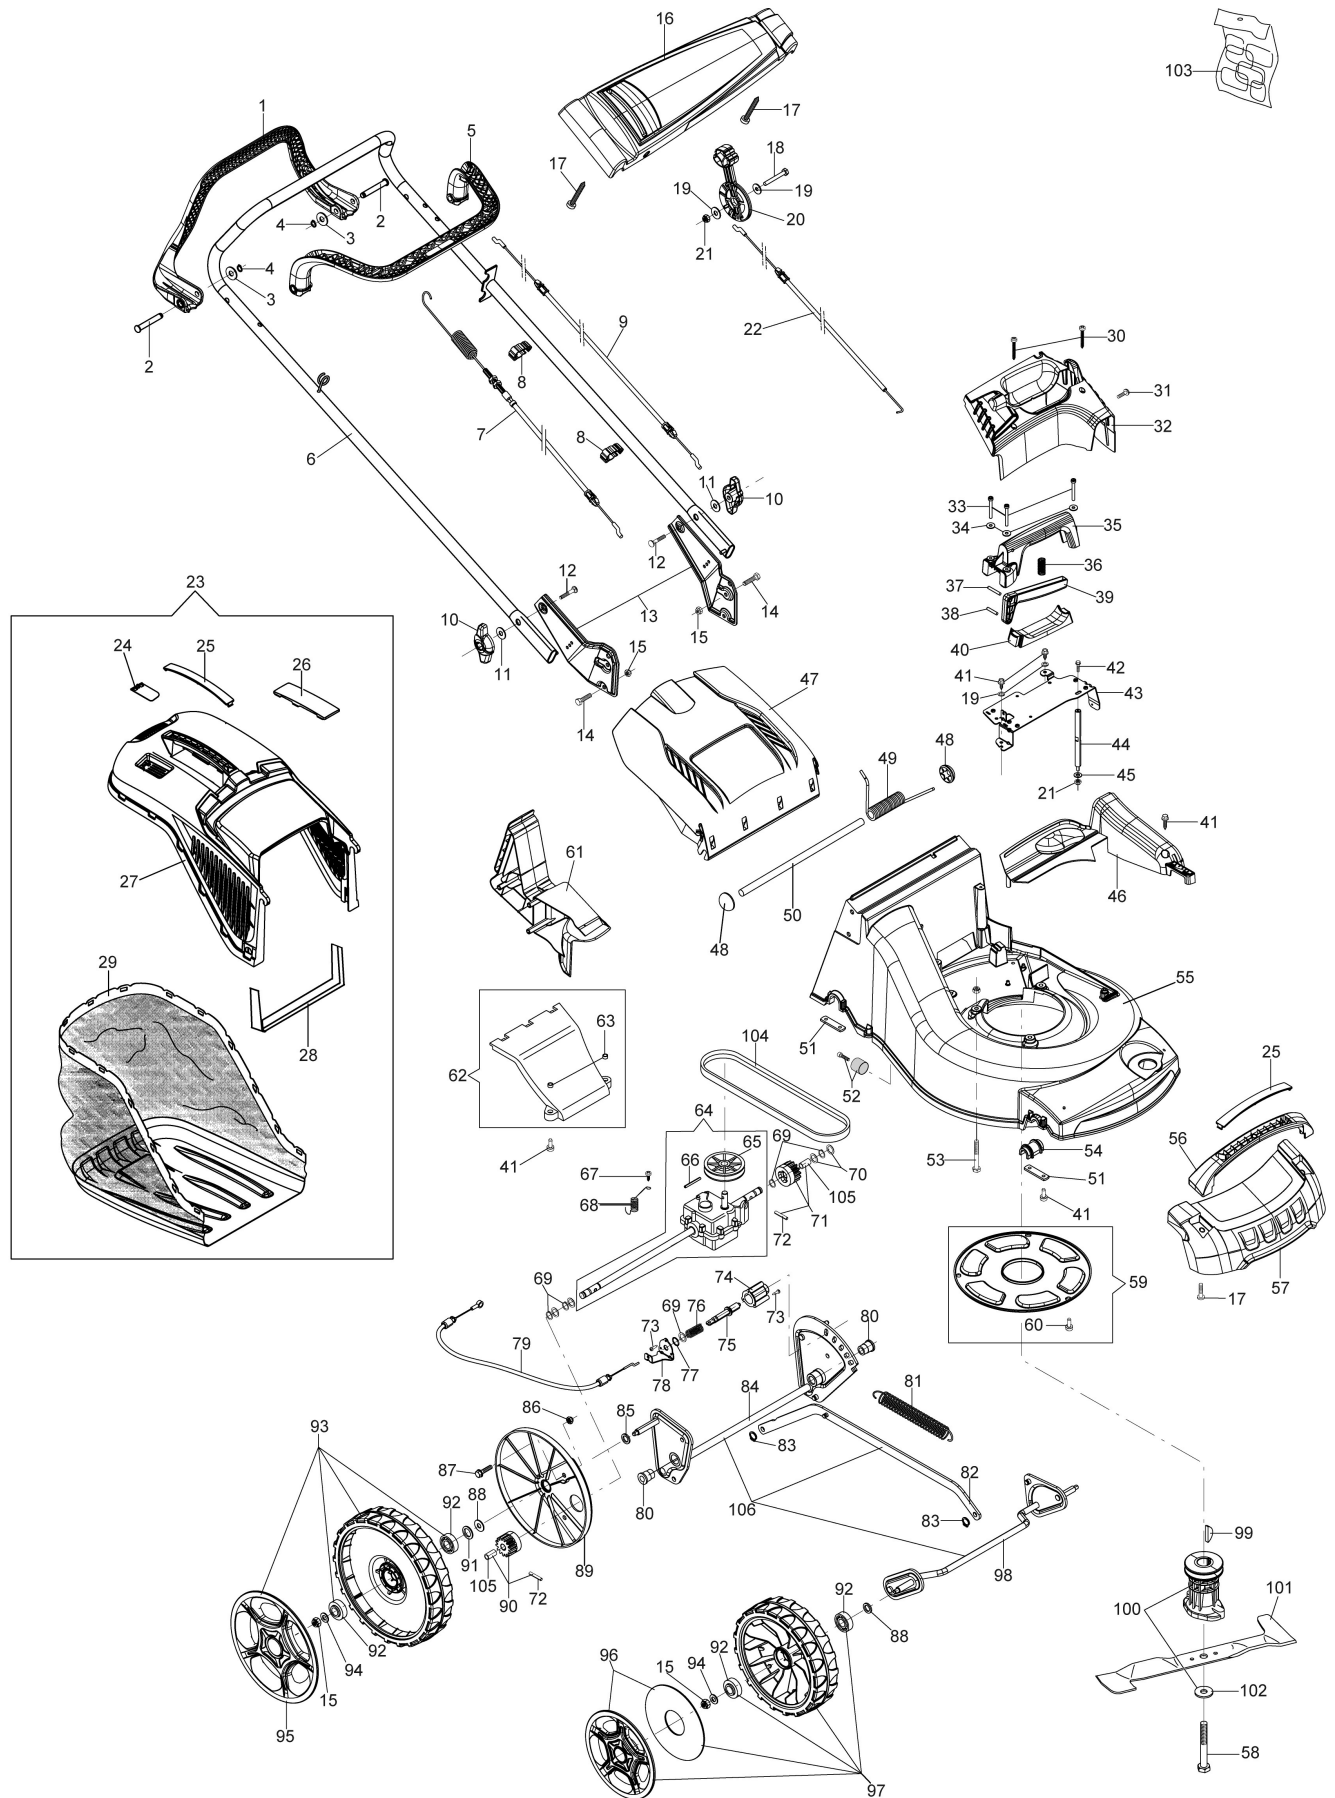

изображение Illustrated parts list

Ref.Nu	Qty	Part number	Description	Validity from	Validity till	Notes	Bulletin
1	1	66060398BR	Traction lever				
2	2	66060381BR	Pin				
3	2	3064037R	Washer				
4	2	3024006R	Snap ring				
5	1	66060316AR	Brake lever				
6	1	66060502R	Handlebar				
7	1	66060508R	Traction cable				
8	2	66060231R	Band				
9	1	66060506R	Engine break cable				
10	2	66060395R	Knob				
11	2	3916008R	Washer				
12	2	3910015R	Screw				
13	1	66060394	Support set				
14	4	3906066R	Screw				
15	8	3914010R	Nut				
16	1	66070128R	Dashboard			sostituito da particolare	
17	4	3960072	Screw				
18	1	3910019	Screw			replaced by an	
19	4	3918009R	Washer				
20	1	66070341AR	Throttle lever				
21	2	3914006R	Nut				
22	1	66060518R	Throttle cable				
23	1	66060528A	Grassbag kit				
24	1	66070521R	Shutter				
25	2	66070522R	Cover				
26	1	66070466R	Lock				
27	1	66062112R	Frame				
28	1	66060256R	Support				
29	1	66060447R	Grassbag				
30	2	3979018R	Screw				
31	1	3960137R	Screw				
32	1	66060490R	Cover				
33	3	3933063R	Screw				
34	3	3918005R	Washer				
35	1	66070533R	Handle				
36	1	66070550R	Spring				
37	1	3022035R	Plug				
38	1	3022033R	Plug				
39	1	66070534R	Lever				
40	1	66070539R	Lock				
41	14	3960031R	Screw				
42	1	301000042R	Screw				
43	1	66060467R	Support				
44	1	66060440R	Pin