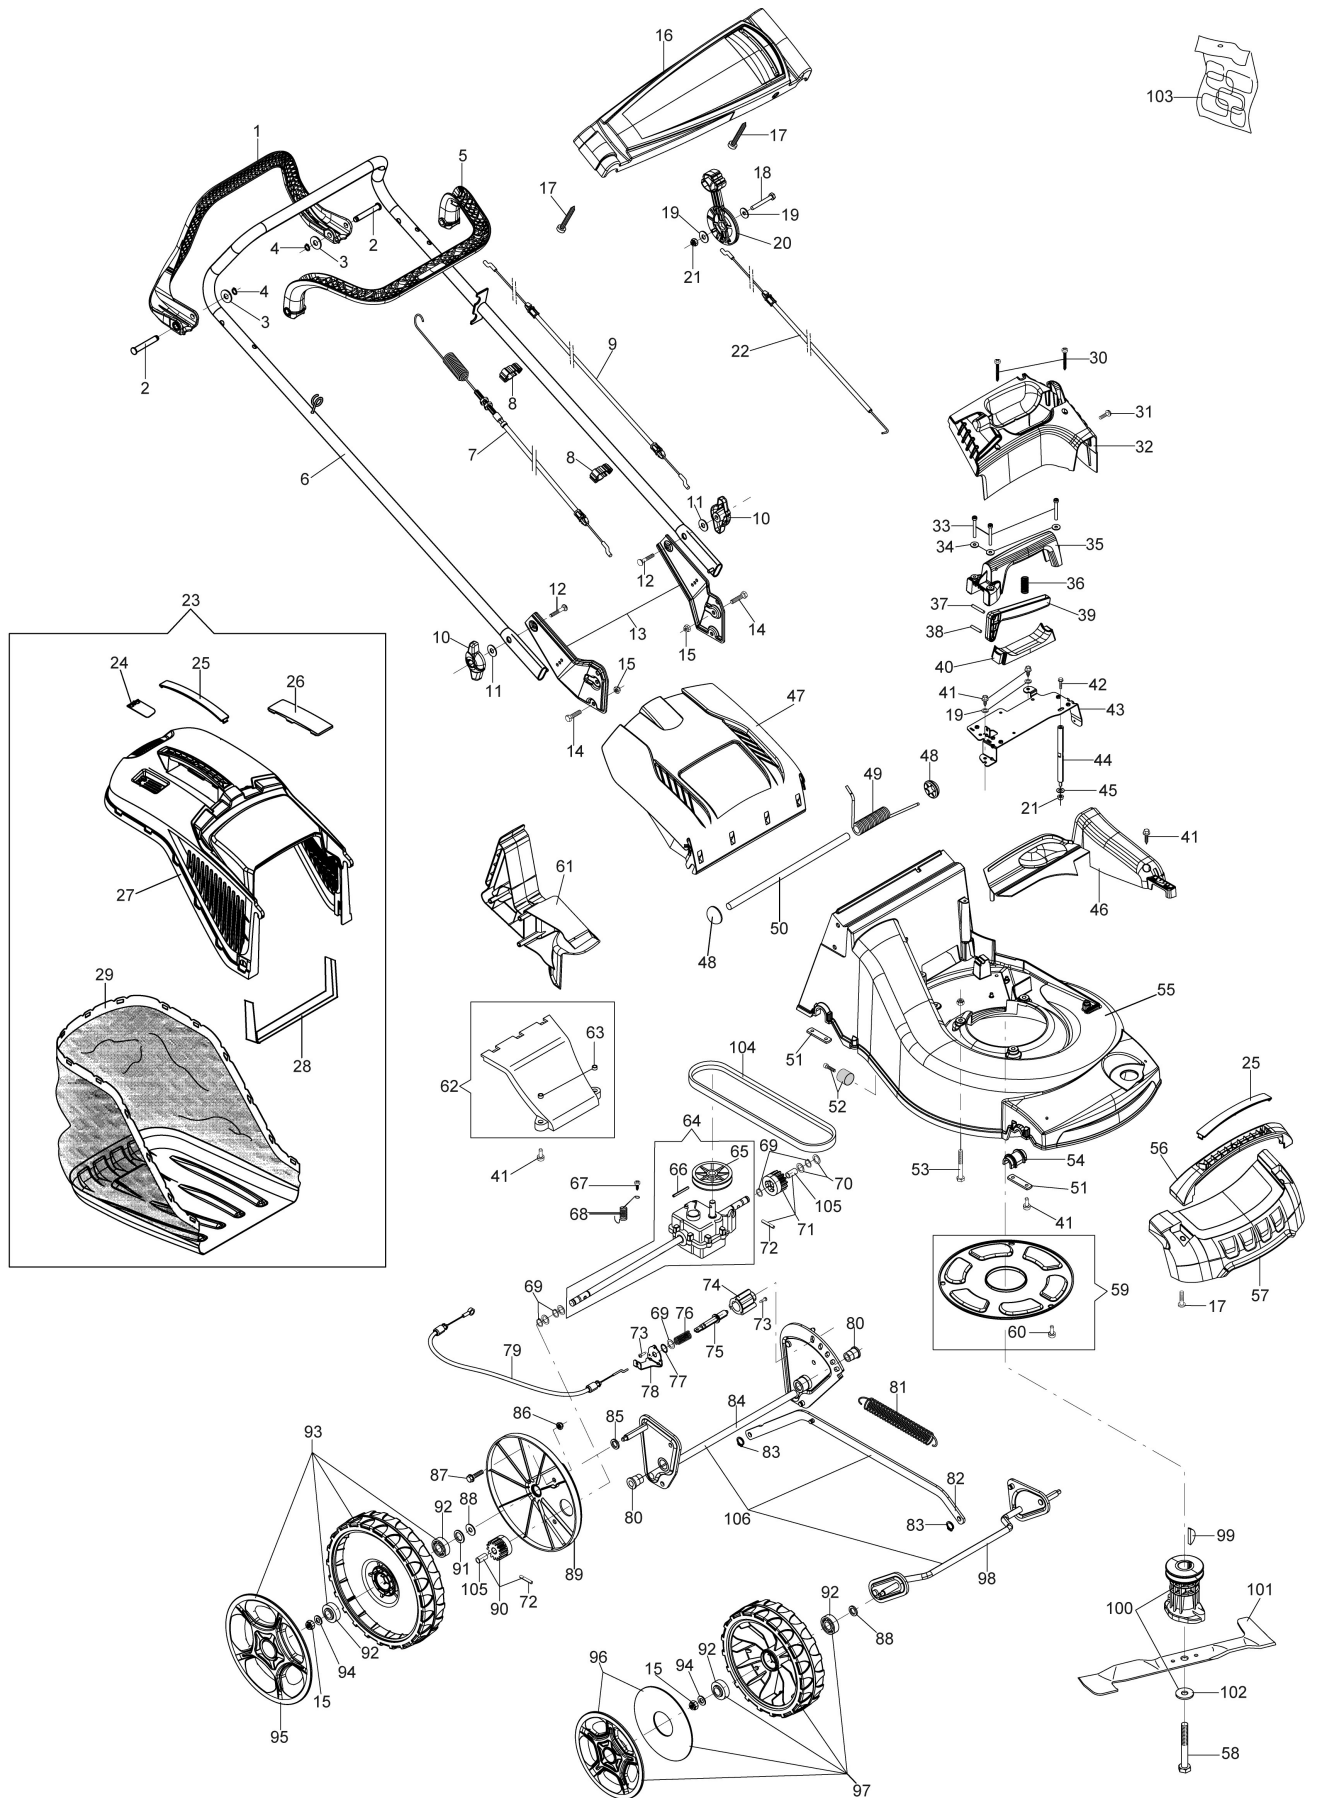

[Carburettor](#)

[Air filter and muffler](#)

[Control lever](#)

[Fuel tank and cover](#)

изображение Illustrated parts list

Ref.Nu	Qty	Part number	Description	Validity from	Validity till	Notes	Bulletin
1	1	66060398BR	Traction lever				
2	2	66060381BR	Pin				
3	2	3064037R	Washer				
4	2	3024006R	Snap ring				
5	1	66060316AR	Brake lever				
6	1	66060502R	Handlebar				
7	1	66060508R	Traction cable				
8	2	66060231R	Band				
9	1	66060506R	Engine break cable				
10	2	66060395R	Knob				
11	2	3916008R	Washer				
12	2	3910015R	Screw				
13	1	66060394	Support set				
14	4	3906066R	Screw				
15	8	3914010R	Nut				
16	1	66070128R	Dashboard			sostituito da particolare	
17	4	3960072	Screw				
18	1	3910019	Screw			replaced by an	
19	4	3918009R	Washer				
20	1	66070341AR	Throttle lever				
21	2	3914006R	Nut				
22	1	66070171R	Throttle cable				
23	1	66060528A	Grassbag kit				
24	1	66070521R	Shutter				
25	2	66070522R	Cover				
26	1	66070466R	Lock				
27	1	66062112R	Frame				
28	1	66060256R	Support				
29	1	66060447R	Grassbag				
30	2	3979018R	Screw				
31	1	3960137R	Screw				
32	1	66060490R	Cover				
33	3	3933063R	Screw				
34	3	3918005R	Washer				
35	1	66070533R	Handle				
36	1	66070550R	Spring				
37	1	3022035R	Plug				
38	1	3022033R	Plug				
39	1	66070534R	Lever				
40	1	66070539R	Lock				
41	14	3960031R	Screw				
42	1	301000042R	Screw				
43	1	66060467R	Support				
44	1	66060440R	Pin				