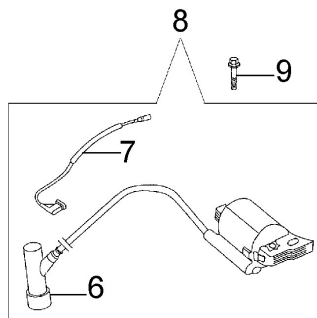

изображение Starter assy and flywheel

Ref.Nu	Qty	Part number	Description	Validity from	Validity till	Notes	Bulletin
1	1	L66150248	Starter assy				
2	1	L66150425	Flywheel				
3	1	L66150426	Fan				
4	1	L66150147	Pulley				
5	1	L66150376	Nut				
6	1	L66150427	Spark plug cap				
7	1	L66150428	Engine stop wire				
8	1	L66150429	Ignition coil				
9	1	L66150416	Screw				
10	3	L66150240	Screw				
11	1	L66150234	Cover		10/2013		
11	1	L66150713	Cover	11/2013			
12	1	L66150259	Screw				
13	1	L66150260	Slide				
14	1	L66150270	Starter handle				
15	1	L66150269	Starter rope				
16	1	L66150266	Starter spring				
17	1	L66150265	Pulley				
18	2	L66150263	Pawl				
19	2	L66150264	Spring				
20	1	L66150262	Spring				
21	1	L66150261	Washer