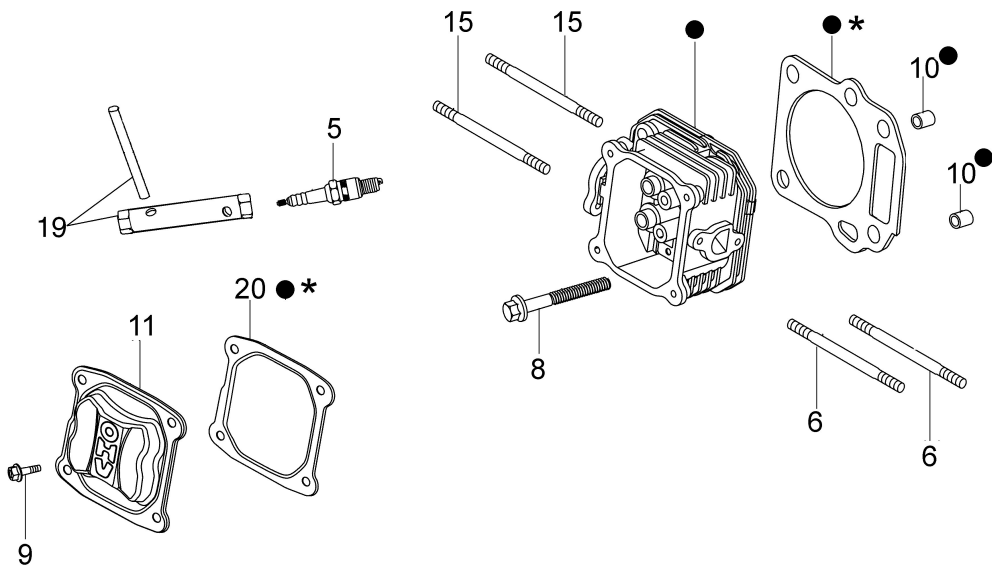

изображение Cylinder head and valve

Ref.Nu	Qty	Part number	Description	Validity from	Validity till	Notes	Bulletin
1	2	L66150368	Compensator				
2	2	L66150403	Slide				
3	1	L66150102A	Camshaft assy				
4	1	L66150399	Washer				
5	1	3055123R	Spark plug				
6	2	L66150709	Stud	11/2013			
6	2	L66150396	Stud		10/2013		
7	1	L66150221	Head comp.cylinder				
8	4	L66150720	Screw				
9	4	L66150393	Screw				
10	2	L66150350	Plug				
11	1	L66150394	Cover				
12	2	L66150365	Ring				
13	2	L66150366	Valves spring				
14	1	L66150472	Suction/exhaust valve kit				
15	2	L66150241	Stud				
16	1	L66150096	Plate				
17	1	L66150722	Equalizer rod				
18	1	L66150245	Gasket set		10/2013		
18	1	L66150724	Gasket set	11/2013			
19	1	66060414	19 x 21 mm wrench				
20	1	L66150471	Gasket				
21	2	L66150364	Valve