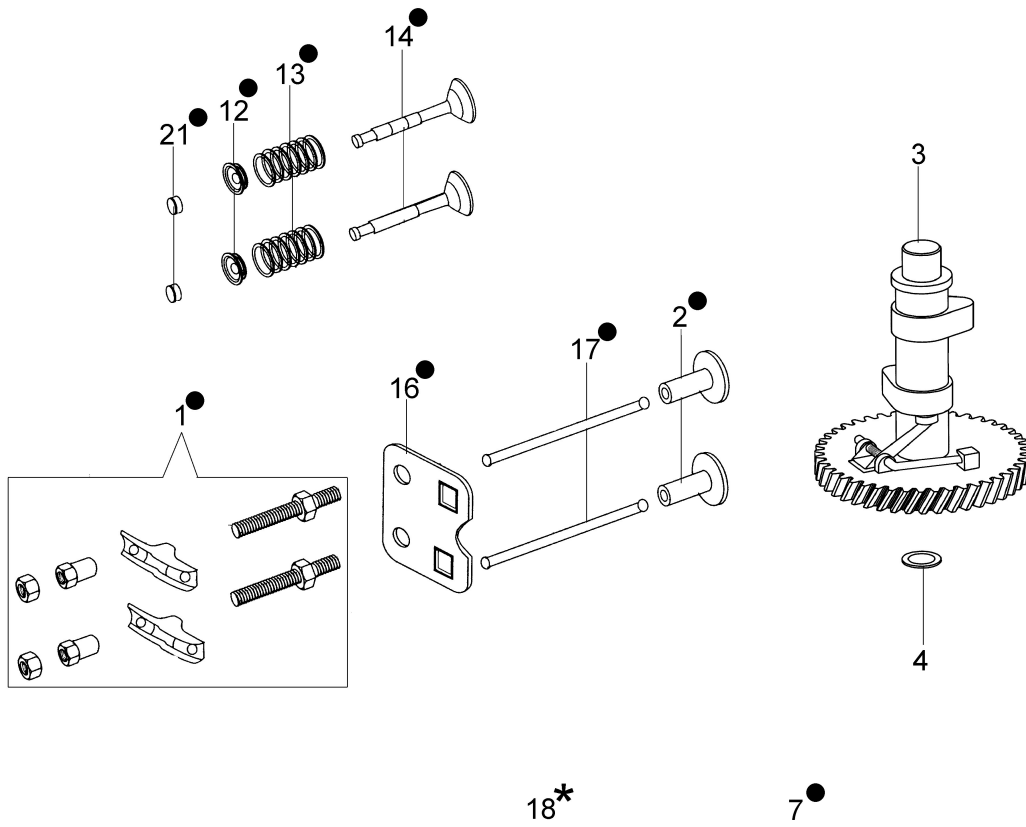

изображение Cylinder head and valve

Ref.Nu	Qty	Part number	Description	Validity from	Validity till	Notes	Bulletin
1	2	L66150368	Compensator				
2	2	L66150403	Slide				
3	1	L66150102A	Camshaft assy				
4	1	L66150399	Washer				
5	1	3055123R	Spark plug				
6	2	L66150709	Stud	11/2013			
6	2	L66150396	Stud		10/2013		
7	1	L66150221	Head comp.cylinder				
8	4	L66150720	Screw				
9	4	L66150393	Screw				
10	2	L66150350	Plug				
11	1	L66150394	Cover				
12	2	L66150365	Ring				
13	2	L66150366	Valves spring				
14	1	L66150472	Suction/exhaust valve kit				
15	2	L66150241	Stud				
16	1	L66150096	Plate				
17	1	L66150722	Equalizer rod				
18	1	L66150245	Gasket set		10/2013		
18	1	L66150724	Gasket set	11/2013			
19	1	66060414	19 x 21 mm wrench				
20	1	L66150471	Gasket				
21	2	L66150364	Valve