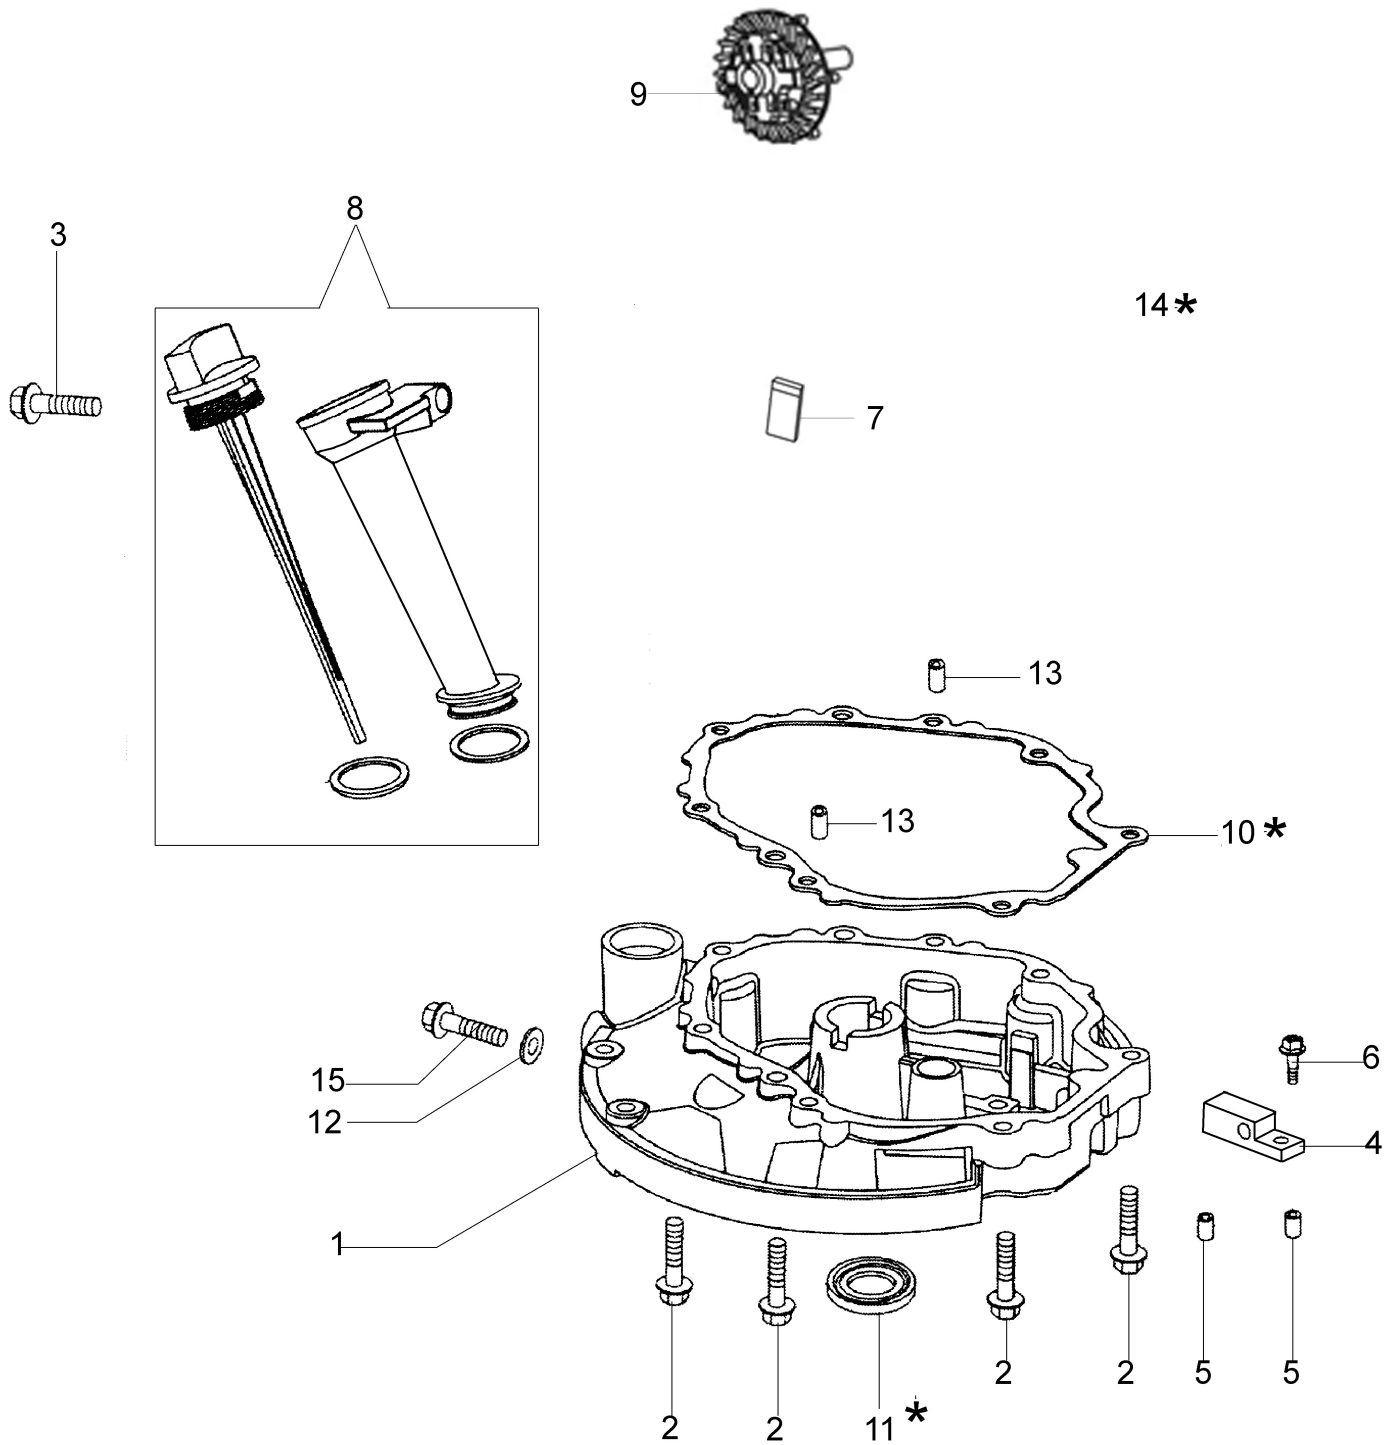

изображение Crankcase cover

Ref.Nu	Qty	Part number	Description	Validity from	Validity till	Notes	Bulletin
1	1	L66150247	Cover				
2	4	L66150047	Screw				
3	1	L66150453	Screw				
4	1	L66150454	Plate				
5	2	L66150455	Bushing				
6	1	L66150456	Screw				
7	1	L66150232	Packing, breather chamber				
8	1	L66150458	Oil cap assy				
9	1	L66150457	Governor				
10	1	L66150283	Gasket				
11	1	L66150462	Oil seal				
12	1	L66150354	Washer				
13	2	L66150357	Plug				
14	1	L66150245	Gasket set		10/2013		
14	1	L66150724	Gasket set	11/2013			
15	1	L66150352	Screw