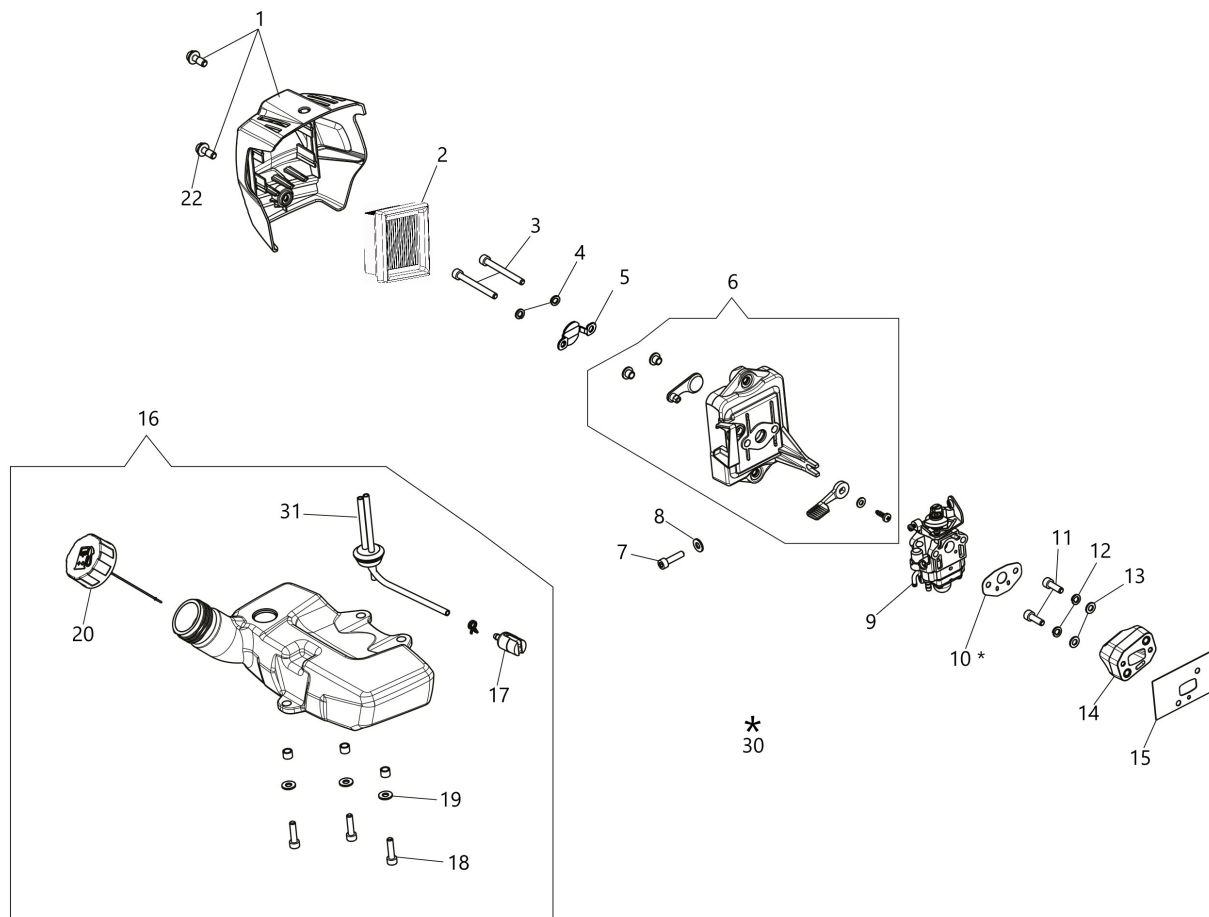

изображение Tank and air filter

Ref.Nu	Qty	Part number	Description	Validity from	Validity till	Notes	Bulletin
1	1	61450045	Air filter cover				
2	1	61450425R	Air filter				
3	2	3801012R	Screw				
4	2	3819006R	Washer				
5	1	61450016R	Plate				
6	1	61450047	Air filter support				
7	1	3801010R	Screw				
8	1	3918010R	Washer				
9	1	2318557R	Carburetor				
10	1	61460054R	Gasket				
11	2	3801015R	Screw				
12	2	3819006R	Washer				
13	2	3916005R	Washer				
14	1	61460053BR	Insulator				
15	1	61460052R	Gasket				
16	1	61460211R	Tank assy				
17	1	094600450R	Fuel filter				
18	3	3801013R	Screw				
19	3	3918010R	Washer				
20	1	BF000024R	Tank cap				
22	2	61330040AR	Screw				
30	1	61460024	Gasket set				
31	1	BF000146R	Kit tubes