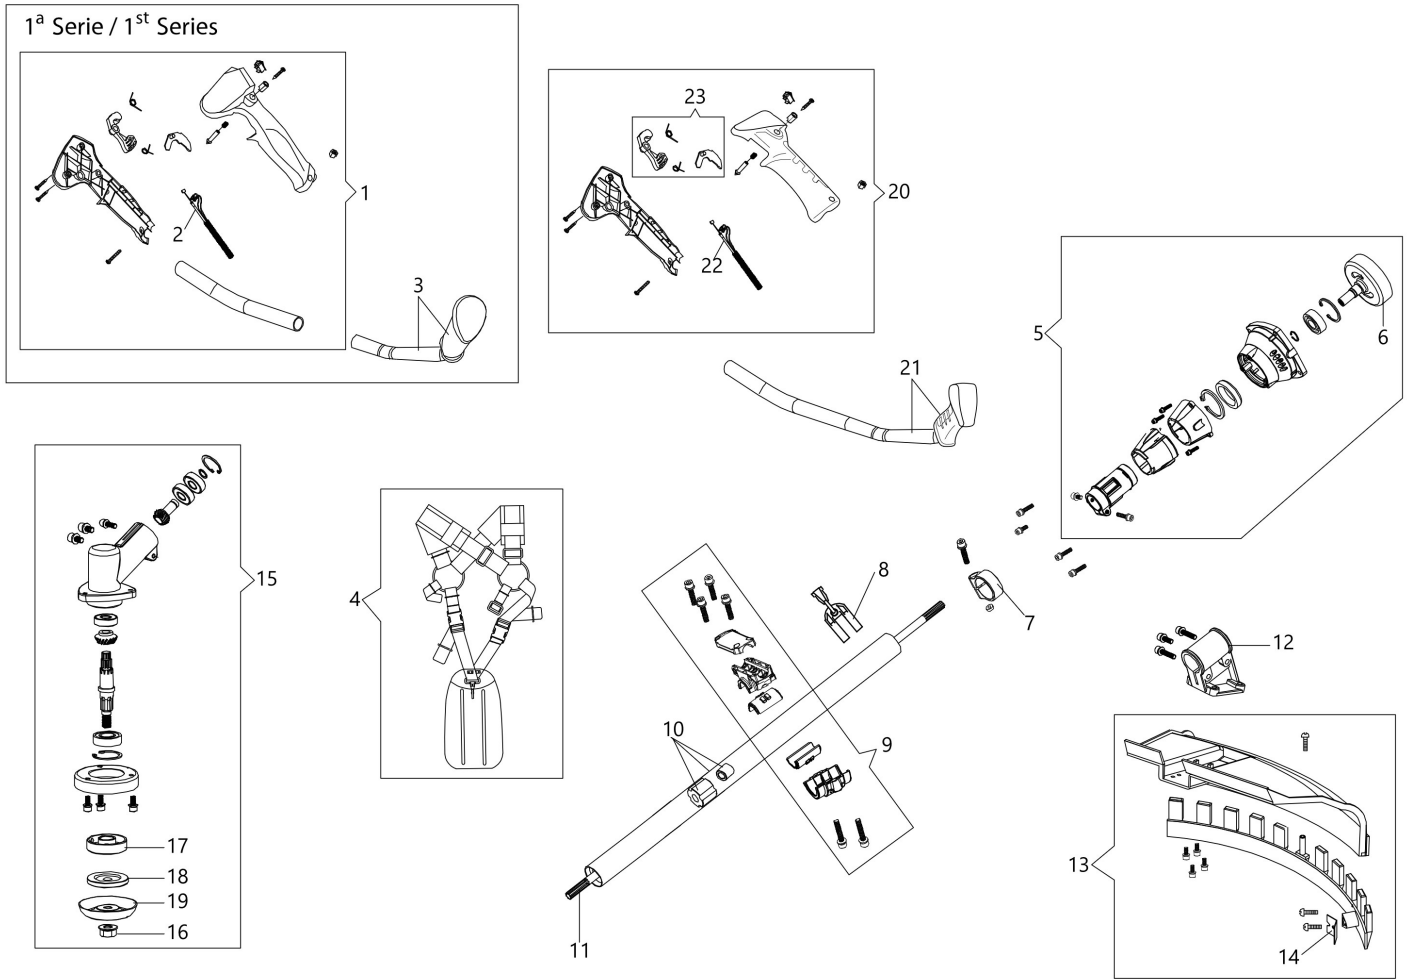

изображение Transmission

Ref.Nu	Qty	Part number	Description	Validity from	Validity till	Notes	Bulletin
1	1	-	Not available for this product		Agosto 2020 / August 2020		BT3-145
2	1	BF000016R	Throttle cable				
3	1	BF000022R	Handle and knob		Agosto 2020 / August 2020		BT3-145
4	1	4160463AR	Single harness				
5	1	BF000033R	Starter case				
6	1	BF000035R	Clutch drum				
7	1	BF000012R	Band				
8	1	BF000048R	Band				
9	1	61450328R	Complete clamp				
10	1	BF000014R	Tube Ø26				
11	1	BF000015R	Drive shaft				
12	1	BF000008R	Bracket				
13	1	BF000029R	Guard kit				
14	1	BF000009R	Blade				
15	1	61450441R	Bevel gear				
16	1	BF000007R	Nut				
17	1	BF000037R	Hub				
18	1	BF000038R	Flange				
19	1	BF000036R	Guard				
20	1	BF000059R	Complete handle	Settembre 2020 /			BT3-145
21	1	BF000058R	Handle and knob	Settembre 2020 /			BT3-145
22		BF000145R	Harness	September 2020			BT3-145
23	1	BF000149R	Throttle lever assy