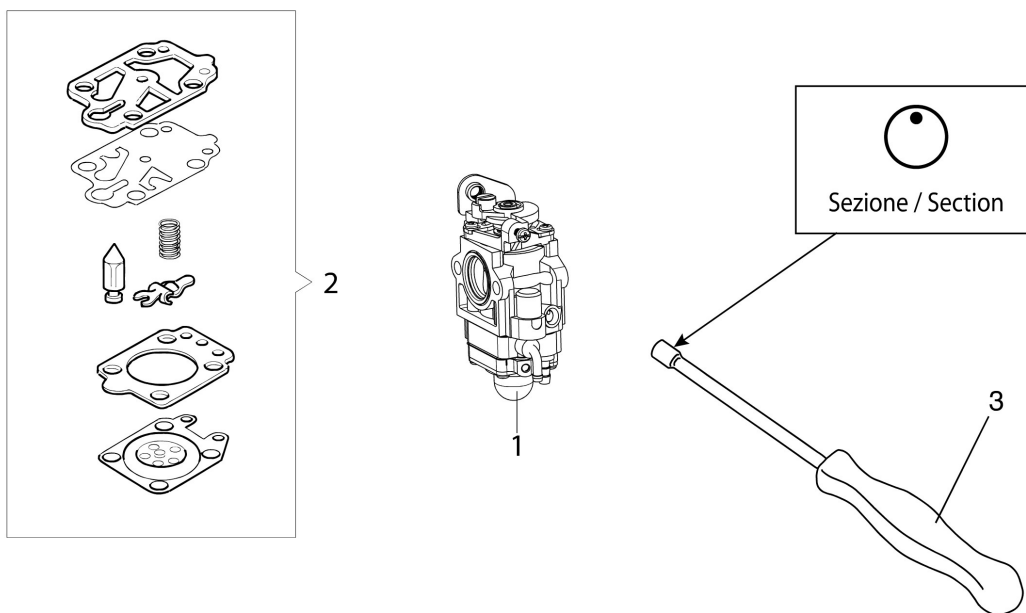

## изображение Transmission D.28 (01-01-2020)

Ref.Nu	Qty	Part number	Description	Validity from	Validity till	Notes	Bulletin
1	1	-	Not available for this product		Agosto 2020 / August 2020		
2	1	BF000016R	Throttle cable				
3	1	BF000022R	Handle and knob		Agosto 2020 / August 2020		
4	1	BF000020R	Harness				
5	1	BF000045R	Starter case				
6	1	BF000011R	Clutch drum				
7	1	BF000115R	Band				
8	1	BF000116R	Support				
9	1	BF000046R	Complete clamp				
10	1	BF000043R	Tube Ø28				
11	1	BF000015R	Drive shaft				
12	1	BF000040R	Bracket				
13	1	BF000029R	Guard kit				
14	1	BF000009R	Blade				
15	1	BF000044R	Bevel gear Ø28				
16	1	BF000007R	Nut				
17	1	BF000037R	Hub				
18	1	BF000038R	Flange				
19	1	BF000036R	Guard				
20	1	BF000059R	Complete handle	Settembre 2020 /			
21	1	BF000058R	Handle and knob	Settembre 2020 /			
22	1	BF000149R	Throttle lever assy	September 2020			