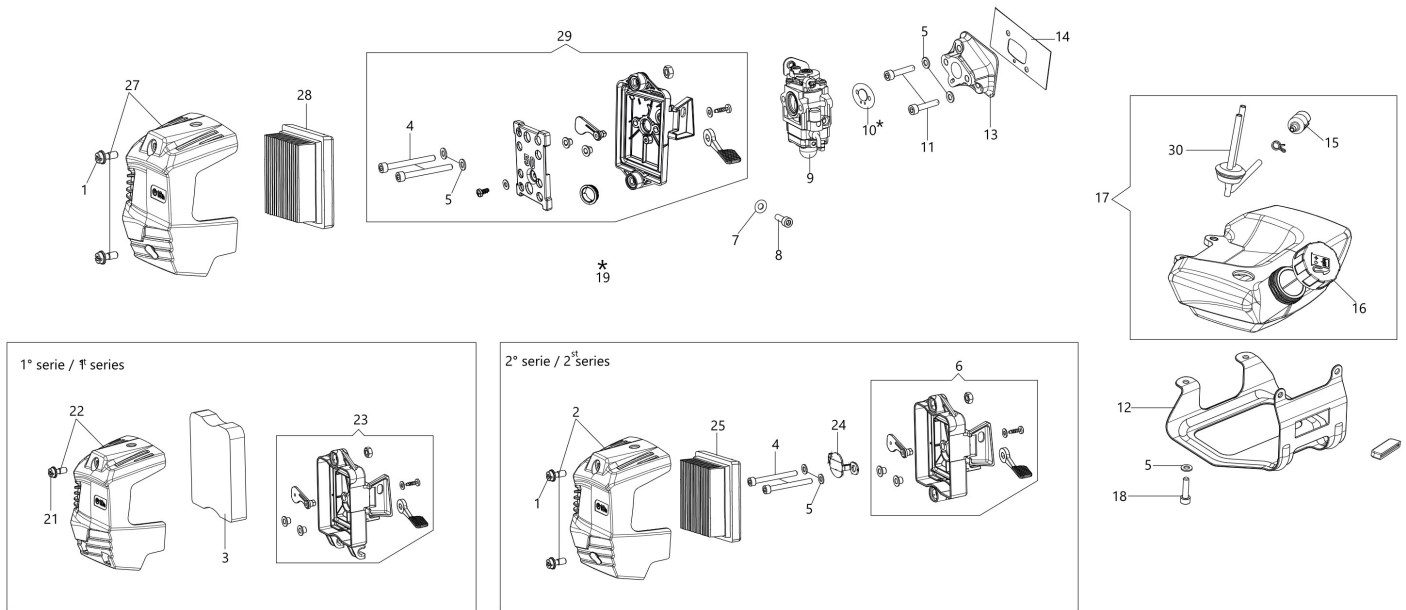

изображение Tank and air filter

Ref.Nu	Qty	Part number	Description	Validity from	Validity till	Notes	Bulletin
1	2	61330040AR	Screw	SN 8229132537 - SN			BT3-140-10/19
2	1	61450045	Air filter cover	8219149742 SN 8229132537 - SN		Per modelli premodifica da	BT3-140-10/19,
3	1	61450061R	Air filter		SN 8210038436		BT3-141-03/20
4	2	3801012R	Screw	(BT3-151-07/22)		to be matched	
5	4	3916005R	Washer				
6	1	61450047	Air filter support	SN 8229132537 - SN		Per modelli premodifica da	BT3-140-10/19,
7	1	3918010R	Washer				
8	1	3801011R	Screw	(BT3-151-07/22)		to be matched	
9	1	2318624R	Carburetor				
10	1	61450054AR	Gasket				
11	2	3801015R	Screw				
12	1	61450082R	Tank shield				
13	1	61450053AR	Insulator				
14	1	61450052AR	Gasket				
15	1	094600450R	Fuel filter				
16	1	BF000024R	Tank cap				
17	1	61452050R	Tank assy				
18	2	3801013R	Screw				
19	1	61450443	Gasket set				
21	1	61330040AR	Screw		SN 8229132536 - SN		BT3-140-10/19,
22	1	61450444	Air filter cover		SN 8229132536 - SN		BT3-140-10/19,
23	1	61450445	Air filter support		8219149741 SN 8229132536 - SN		BT3-141-03/20 BT3-140-10/19,
24	1	61450016R	Plate	SN 8210038437			BT3-141-03/20
25	1	61450425R	Air filter	SN 8210038437 - SN			BT3-141-03/20,
27	1	61510112	Air filter cover				
28	1	61120018R	Air filter				
29	1	61450094R	Air filter support				
30	1	BF000031R	Kit tubes