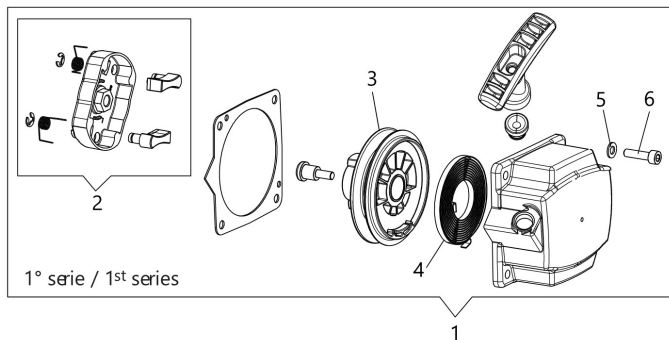

изображение Starter assy and clutch

изображение Starter assy and clutch

Ref.Nu	Qty	Part number	Description	Validity from	Validity till	Notes	Bulletin
1	1	61452044R	Starter assy		Dicembre 2020/ December 2020		BT3-148-05/21
2	1	61450193AR	Clutch driver				
3	1	61450229AR	Starter pulley				
4	1	61450044AR	Starter spring				
5	6	3916005R	Washer				
6	10	3801013R	Screw				
7	1	61452083R	Flange				
8	6	3819006R	Washer				
9	2	61450070R	Pin				
10	2	61450072R	Washer				
11	1	61450277R	Clutch				
12	2	61450071R	Washer				
13	1	50010148R	Nut				
14	1	3833080R	Washer				
15	1	61450310R	Flywheel				
16	1	BF000030R	Cable				
17	1	2501026BR	Ignition coil		8210467013		BT3-149-05/21
18	1	61450370R	Spark plug cap		8210467013		BT3-149-05/21
19	1	61460066	Starter assy	Gennaio 2021 / January 2021			BT3-148-05/21
20	1	61450024R	Starter pulley				
21	1	61450496R	Spring				
22	1	61450025R	Sprocket				
23	1	3801009R	Screw				
24	1	61450085	Set cover	8210467014			BT3-149-05/21
25	1	2501030AR	Ignition coil	8210467014			BT3-149-05/21
30	1	61450089	Labels kit