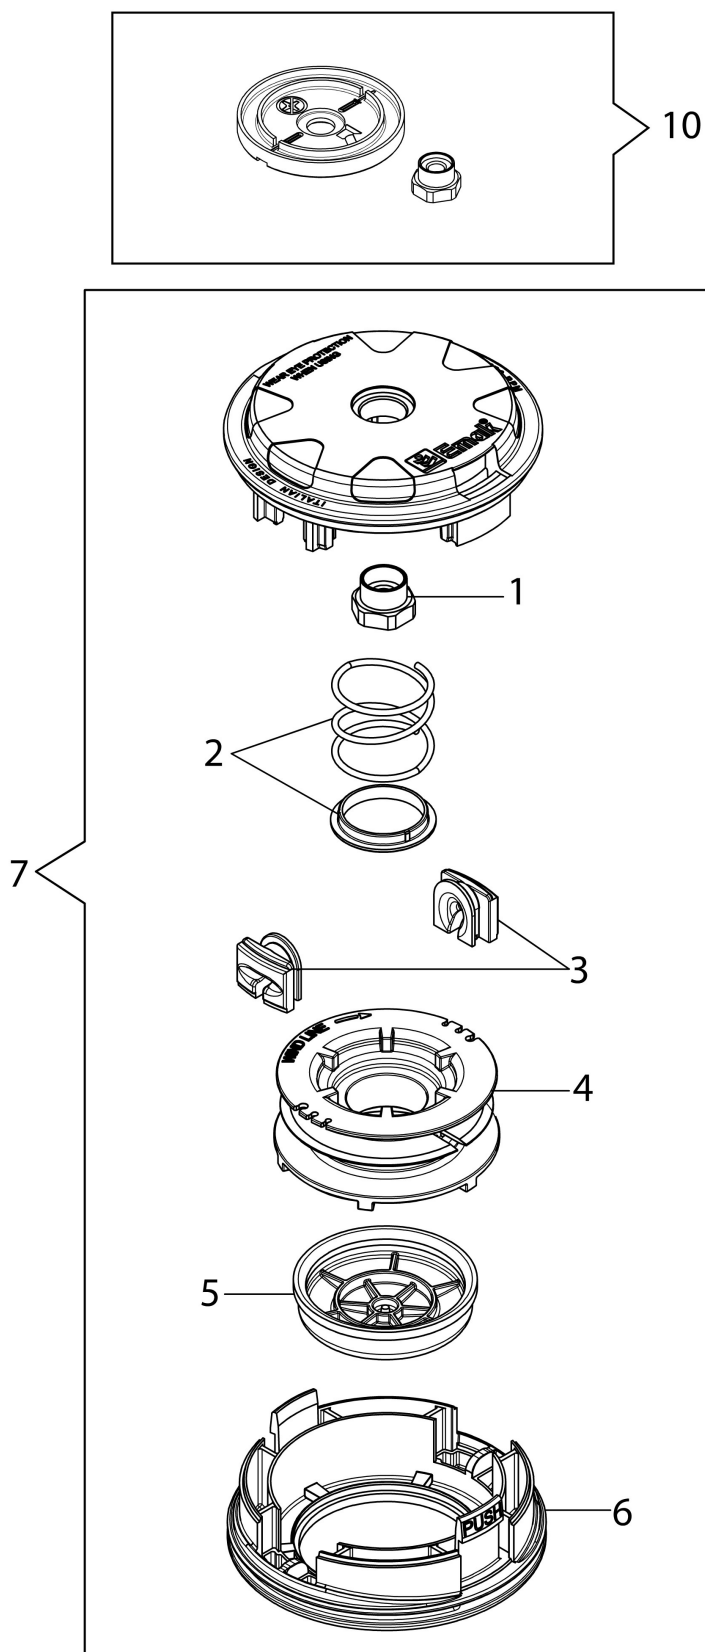

изображение Head Tap&Go D.130

Ref.Nu	Qty	Part number	Description	Validity from	Validity till	Notes	Bulletin
1	1	63120040R	Nut				
2	1	63120031R	Kit spring				
3	2	63120001R	Bushing				
4	1	63120010R	Nylon spool				
5	1	63120011R	Knob kit				
6	1	63120012R	Lower cover				
7	1	61459101	Head Tap&Go				
7	1	61459103	Head Tap&Go				
10	1	61460055	Guard kit