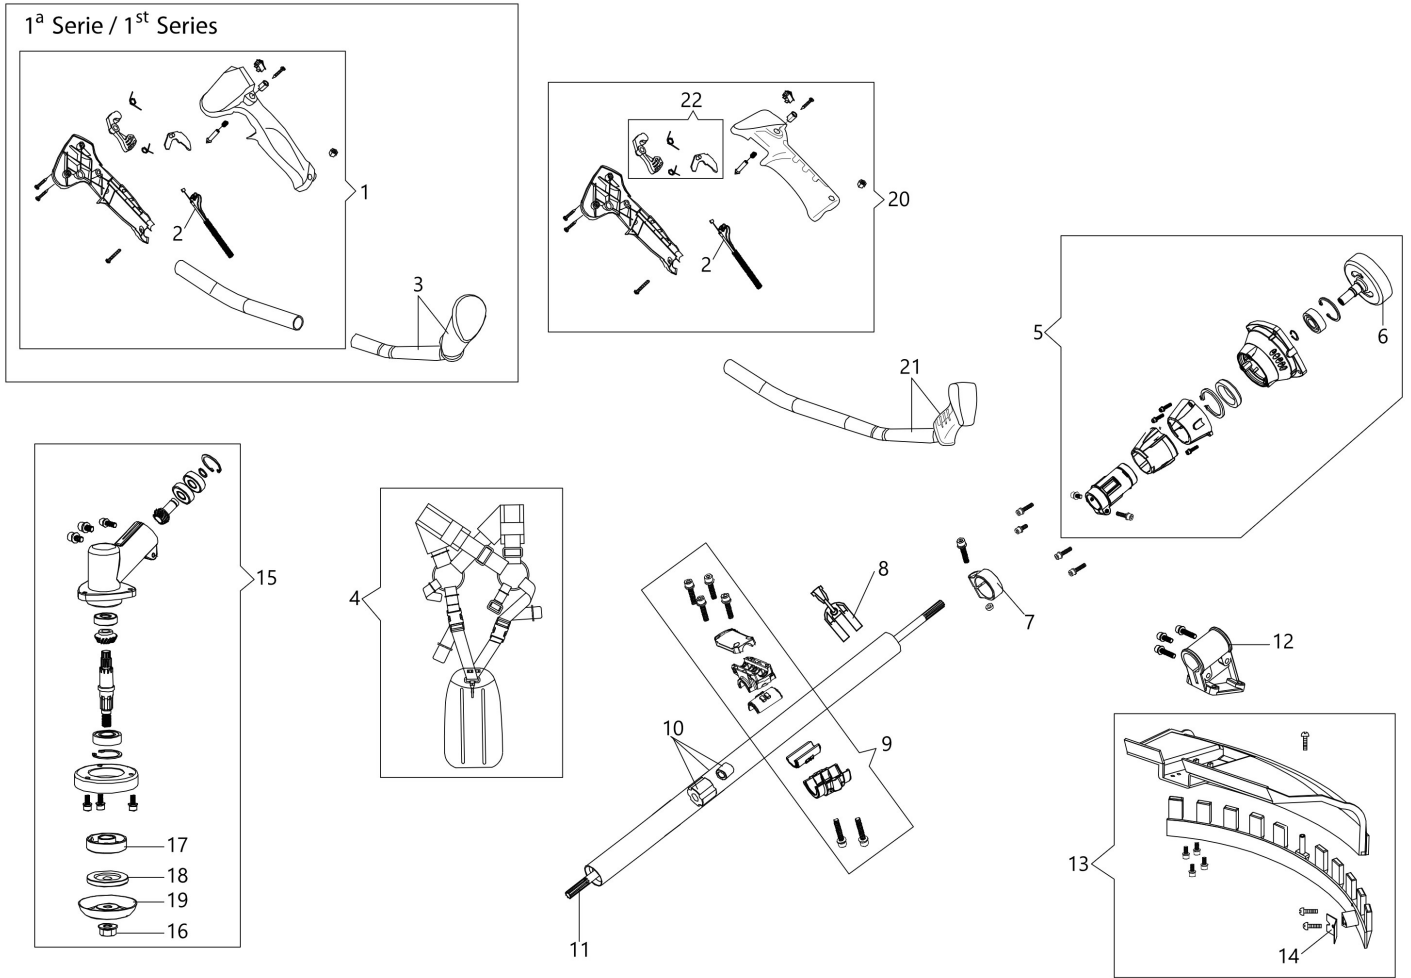

## изображение Transmission D.28 (01-01-2020)

Ref.Nu	Qty	Part number	Description	Validity from	Validity till	Notes	Bulletin
1	1	-	Not available for this product		Agosto 2020 / August 2020		
2	1	BF000016R	Throttle cable				
3	1	BF000022R	Handle and knob		Agosto 2020 / August 2020		
4	1	BF000020R	Harness				
5	1	BF000045R	Starter case				
6	1	BF000011R	Clutch drum				
7	1	BF000115R	Band				
8	1	BF000116R	Support				
9	1	BF000046R	Complete clamp				
10	1	BF000043R	Tube Ø28				
11	1	BF000015R	Drive shaft				
12	1	BF000040R	Bracket				
13	1	BF000029R	Guard kit				
14	1	BF000009R	Blade				
15	1	BF000044R	Bevel gear Ø28				
16	1	BF000007R	Nut				
17	1	BF000037R	Hub				
18	1	BF000038R	Flange				
19	1	BF000036R	Guard				
20	1	BF000059R	Complete handle	Settembre 2020 /			
21	1	BF000058R	Handle and knob	Settembre 2020 /			
22	1	BF000149R	Throttle lever assy	September 2020			

## изображение Head Tap&Go D.130

Ref.Nu	Qty	Part number	Description	Validity from	Validity till	Notes	Bulletin
1	1	63120040R	Nut				
2	1	63120031R	Kit spring				
3	2	63120001R	Bushing				
4	1	63120010R	Nylon spool				
5	1	63120011R	Knob kit				
6	1	63120012R	Lower cover				
7	1	61459101	Head Tap&Go				
7	1	61459103	Head Tap&Go				
10	1	61460055	Guard kit				