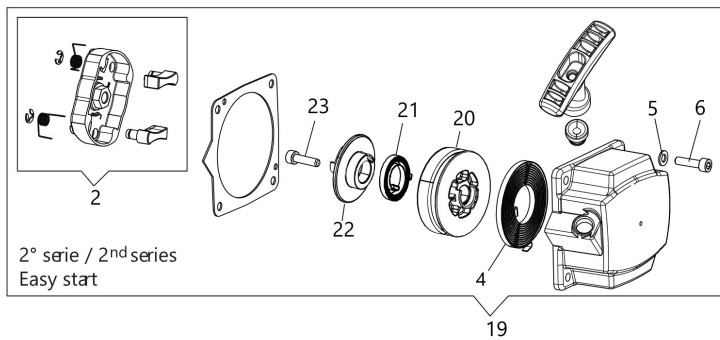

изображение Starter assy and clutch

изображение Starter assy and clutch

Ref.Nu	Qty	Part number	Description	Validity from	Validity till	Notes	Bulletin
1	1	61452044R	Starter assy		Dicembre 2020/ December 2020		BT3-148-05/21
2	1	61450193AR	Clutch driver				
3	1	61450229AR	Starter pulley				
4	1	61450044AR	Starter spring				
5	6	3916005R	Washer				
6	10	3801013R	Screw				
7	1	61452083R	Flange				
8	6	3819006R	Washer				
9	2	61450070R	Pin				
10	2	61450072R	Washer				
11	1	61450277R	Clutch				
12	2	61450071R	Washer				
13	1	50010148R	Nut				
14	1	3833080R	Washer				
15	1	61450310R	Flywheel				
16	1	BF000030R	Cable				
17	1	2501026BR	Ignition coil		8210467013		BT3-149-05/21
18	1	61450370R	Spark plug cap		8210467013		BT3-149-05/21
19	1	61460066	Starter assy	Gennaio 2021 / January 2021			BT3-148-05/21
20	1	61450024R	Starter pulley				
21	1	61450496R	Spring				
22	1	61450025R	Sprocket				
23	1	3801009R	Screw				
24	1	61450085	Set cover	8210467014			BT3-149-05/21
25	1	2501030AR	Ignition coil	8210467014			BT3-149-05/21
30	1	61450089	Labels kit