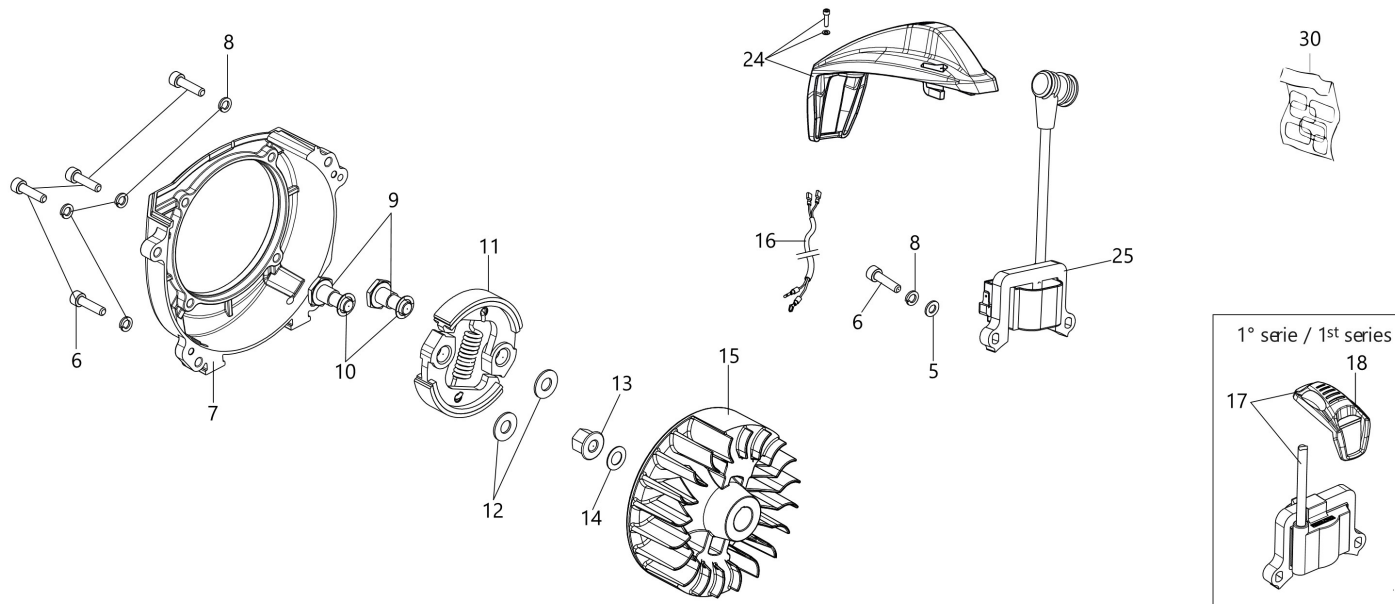

изображение Starter assy and clutch

изображение Starter assy and clutch

Ref.Nu	Qty	Part number	Description	Validity from	Validity till	Notes	Bulletin
1	1	61452044R	Starter assy		Dicembre 2020/ December 2020		BT3-148-05/21
2	1	61450193AR	Clutch driver				
3	1	61450229AR	Starter pulley				
4	1	61450044AR	Starter spring				
5	6	3916005R	Washer				
6	10	3801013R	Screw				
7	1	61452083R	Flange				
8	6	3819006R	Washer				
9	2	61450070R	Pin				
10	2	61450072R	Washer				
11	1	61450277R	Clutch				
12	2	61450071R	Washer				
13	1	50010148R	Nut				
14	1	3833080R	Washer				
15	1	61450310R	Flywheel				
16	1	BF000030R	Cable				
17	1	2501026BR	Ignition coil		8210467013		BT3-149-05/21
18	1	61450370R	Spark plug cap		8210467013		BT3-149-05/21
19	1	61460066	Starter assy	Gennaio 2021 / January 2021			BT3-148-05/21
20	1	61450024R	Starter pulley				
21	1	61450496R	Spring				
22	1	61450025R	Sprocket				
23	1	3801009R	Screw				
24	1	61450085	Set cover	8210467014			BT3-149-05/21
25	1	2501030AR	Ignition coil	8210467014			BT3-149-05/21
30	1	61450089	Labels kit