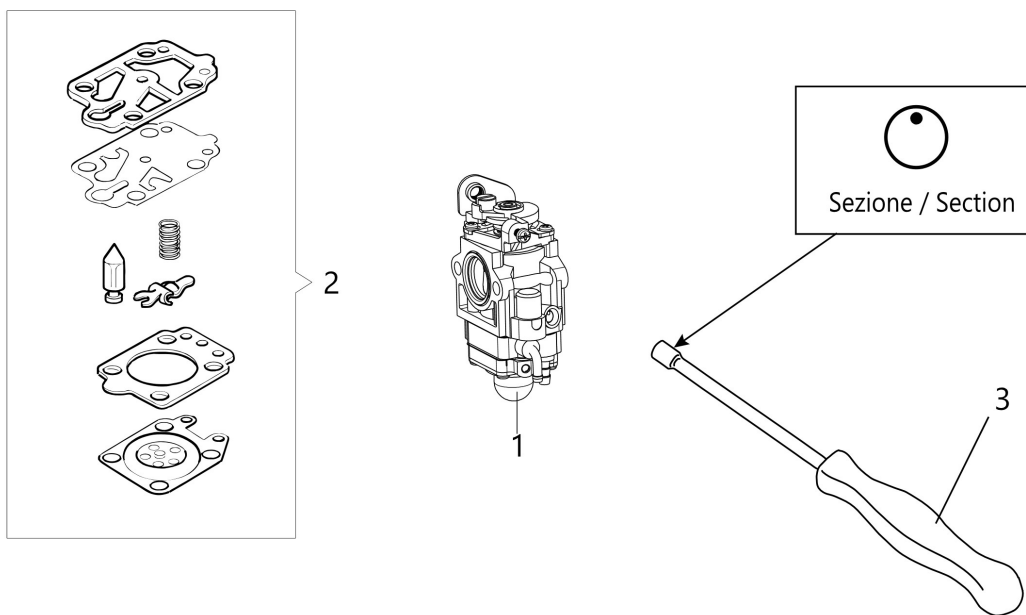

изображение Carburetor

Ref.Nu	Qty	Part number	Description	Validity from	Validity till	Notes	Bulletin
1	1	2318624R	Carburetor				
2	1	2318025R	Repair kit				
3	1	3055155R	Special screwdriver