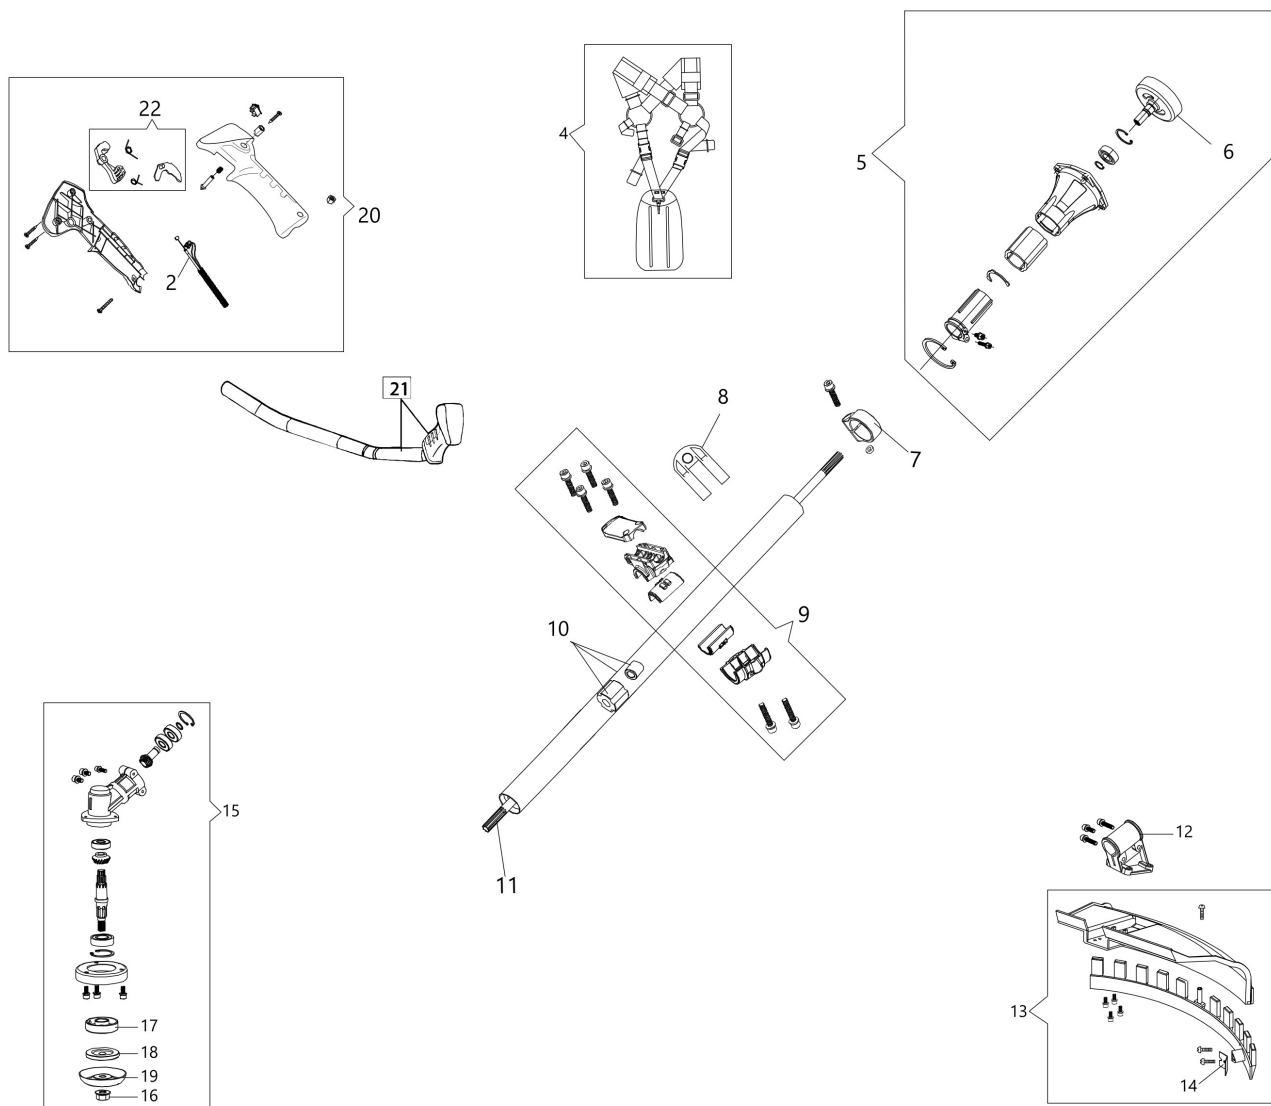

DSH 500 T Brushcutter

Документы

Engine

Transmission

Starter assy and clutch

Tank and air filter

Carburetor

Head

изображение Engine

Ref.Nu	Qty	Part number	Description	Validity from	Validity till	Notes	Bulletin
1	3	3960121R	Screw				
2	1	61510105	Kit Cover				
3	1	3055104R	Spark plug				
4	4	3860095R	Screw				
5	1	61450206R	Complete muffler				
6	1	61450242AR	Gasket				
7	2	3801065R	Screw				
8	2	3916006R	Washer				
9	1	3801011R	Screw				
10	1	61450367R	Muffler cover				
11	1	61510103	Complete cylinder				
12	2	50080013R	Piston ring Ø45				
13	2	61450013R	Ring				
14	1	61510009R	Piston assy				
15	1	61450127AR	Gasket				
16	4	3860096R	Screw				
17	1	61452001BR	Crankcase assy				
18	1	3050056R	Oil seal				
19	2	3035065R	Bearing				
20	1	61450001BR	Crankshaft				
21	1	3028020R	Key				
22	1	50110044R	Bearing				
23	1	3050057R	Oil seal				
24	1	61450443	Gasket set				
26	2	3801009R	Screw				
25	2	3916005R	Washer				
27	1	61510104R	Short block				
28	1	61510080R	Carter				
29	1	3960167R	Screw				
30	1	61510055AR	Deflector				

изображение Transmission

Ref.Nu	Qty	Part number	Description	Validity from	Validity till	Notes	Bulletin
2	1	BF000145R	Harness				
4	1	63070002AR	Harness				
5	1	BF000124R	Starter case				
6	1	BF000011R	Clutch drum				
7	1	BF000117R	Band				
8	1	BF000118R	Support				
9	1	BF000125R	Complete clamp				
10	1	BF000130R	Tube Ø32				
11	1	BF000126R	Drive shaft				
12	1	BF000127R	Bracket				
13	1	BF000029R	Guard kit				
14	1	BF000009R	Blade				
15	1	BF000128R	Bevel gear				
16	1	BF000007R	Nut				
17	1	BF000037R	Hub				
18	1	BF000038R	Flange				
19	1	BF000129R	Safety ring				
20	1	BF000059R	Complete handle	Settembre 2020 /			
21	1	BF000058R	Handle and knob	Settembre 2020 /			
22	1	BF000149R	Throttle lever assy	September 2020			