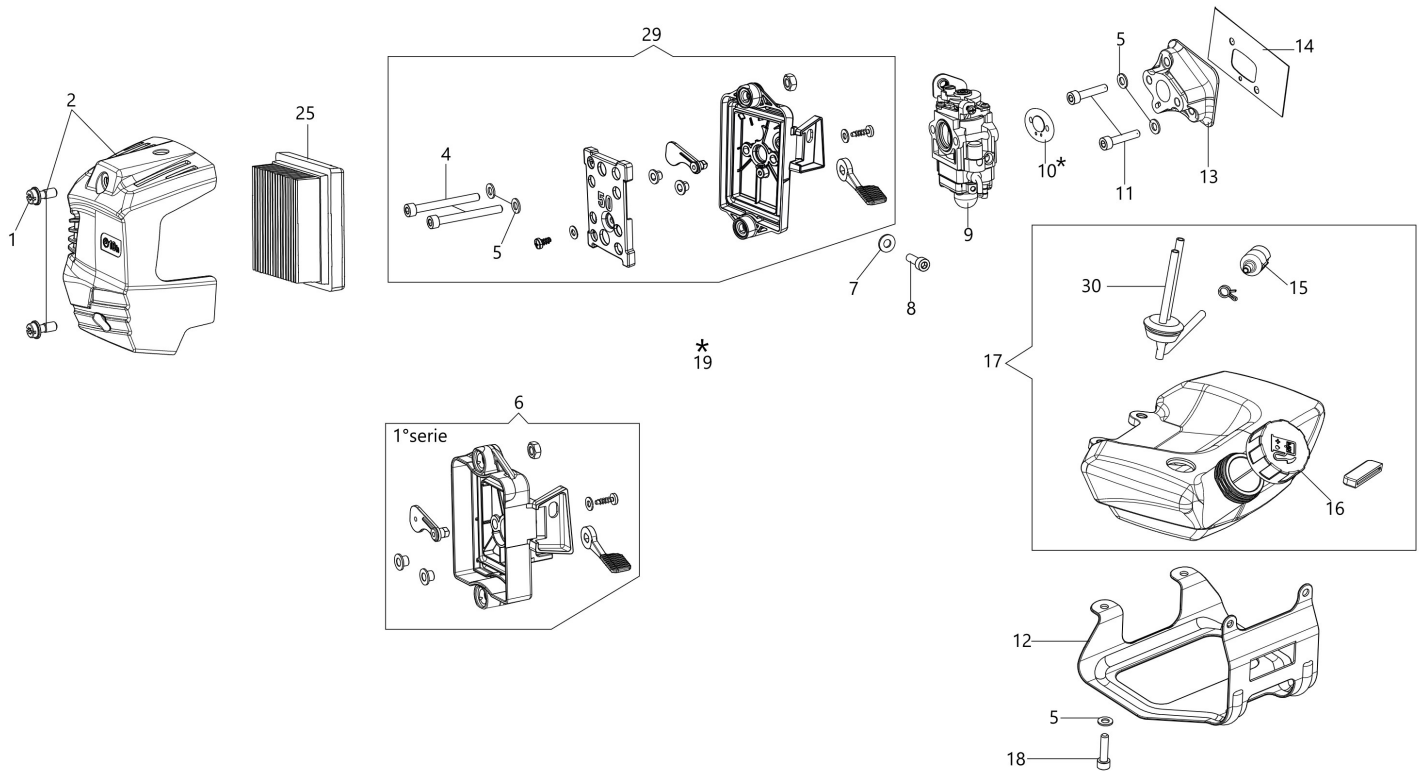

изображение Tank and air filter

Ref.Nu	Qty	Part number	Description	Validity from	Validity till	Notes	Bulletin
1	2	61330040AR	Screw	SN 8229132537 - SN			
2	1	61510112	Air filter cover	8219149742	SN 8229132537 - SN	Per modelli premodifica da	
4	2	3801012R	Screw				
5	4	3916005R	Washer			to be matched	
6	1	61510109	Air filter support	SN 8229132537 - SN		Per modelli premodifica da	
7	1	3918010R	Washer	8219149742		abbinare al cod.61450045	
8	1	3801011R	Screw			(ref.2) / For old assv model	
9	1	2318624R	Carburetor			p/n.61450045 (pic.2)	
10	1	61450054AR	Gasket				
11	2	3801015R	Screw				
12	1	61510079R	Tank shield				
13	1	61450053AR	Insulator				
14	1	61450052AR	Gasket				
15	1	094600450R	Fuel filter				
16	1	BF000024R	Tank cap				
17	1	61510110R	Tank assy				
18	2	3801013R	Screw				
19	1	61450443	Gasket set				
25	1	61120018R	Air filter	SN 8220034270			
29	1	61510130R	Air filter support				
30	1	BF000031R	Kit tubes