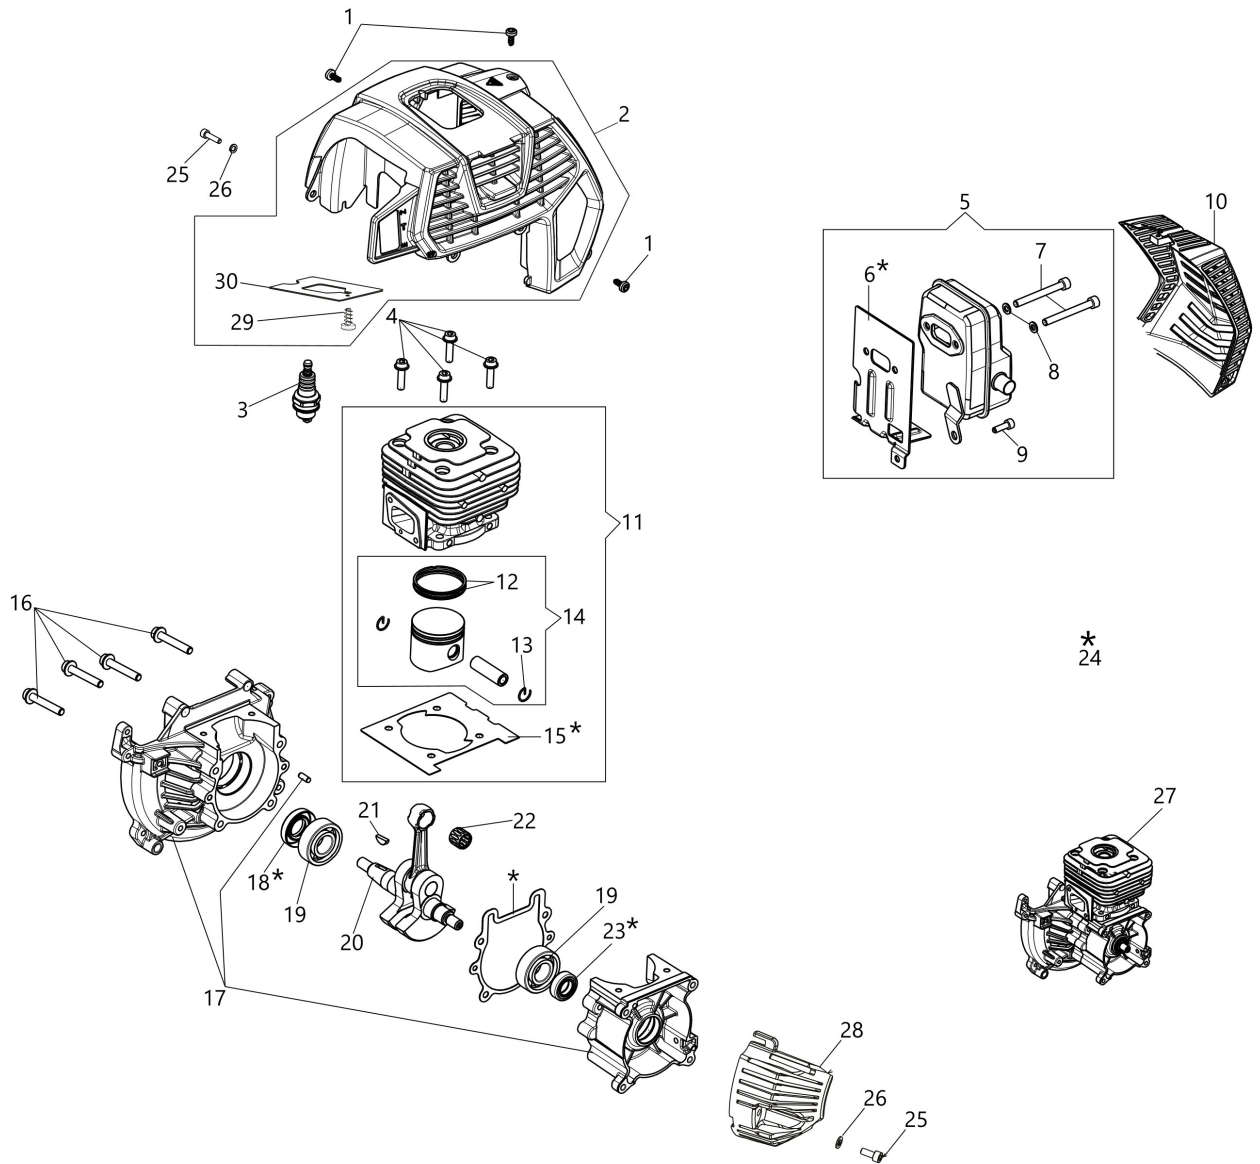

DSH 500 T Brushcutter

Документы

Engine

Transmission

Starter assy and clutch

Tank and air filter

Carburetor

Head

изображение Engine

Ref.Nu	Qty	Part number	Description	Validity from	Validity till	Notes	Bulletin
1	3	3960121R	Screw				
2	1	61510105	Kit Cover				
3	1	3055104R	Spark plug				
4	4	3860095R	Screw				
5	1	61450206R	Complete muffler				
6	1	61450242AR	Gasket				
7	2	3801065R	Screw				
8	2	3916006R	Washer				
9	1	3801011R	Screw				
10	1	61450367R	Muffler cover				
11	1	61510103	Complete cylinder				
12	2	50080013R	Piston ring Ø45				
13	2	61450013R	Ring				
14	1	61510009R	Piston assy				
15	1	61450127AR	Gasket				
16	4	3860096R	Screw				
17	1	61452001BR	Crankcase assy				
18	1	3050056R	Oil seal				
19	2	3035065R	Bearing				
20	1	61450001BR	Crankshaft				
21	1	3028020R	Key				
22	1	50110044R	Bearing				
23	1	3050057R	Oil seal				
24	1	61450443	Gasket set				
26	2	3801009R	Screw				
25	2	3916005R	Washer				
27	1	61510104R	Short block				
28	1	61510080R	Carter				
29	1	3960167R	Screw				
30	1	61510055AR	Deflector				

изображение Transmission

Ref.Nu	Qty	Part number	Description	Validity from	Validity till	Notes	Bulletin
2	1	BF000145R	Harness				
4	1	63070002AR	Harness				
5	1	BF000124R	Starter case				
6	1	BF000011R	Clutch drum				
7	1	BF000117R	Band				
8	1	BF000118R	Support				
9	1	BF000125R	Complete clamp				
10	1	BF000130R	Tube Ø32				
11	1	BF000126R	Drive shaft				
12	1	BF000127R	Bracket				
13	1	BF000029R	Guard kit				
14	1	BF000009R	Blade				
15	1	BF000128R	Bevel gear				
16	1	BF000007R	Nut				
17	1	BF000037R	Hub				
18	1	BF000038R	Flange				
19	1	BF000129R	Safety ring				
20	1	BF000059R	Complete handle	Settembre 2020 /			
21	1	BF000058R	Handle and knob	Settembre 2020 /			
22	1	BF000149R	Throttle lever assy	September 2020			