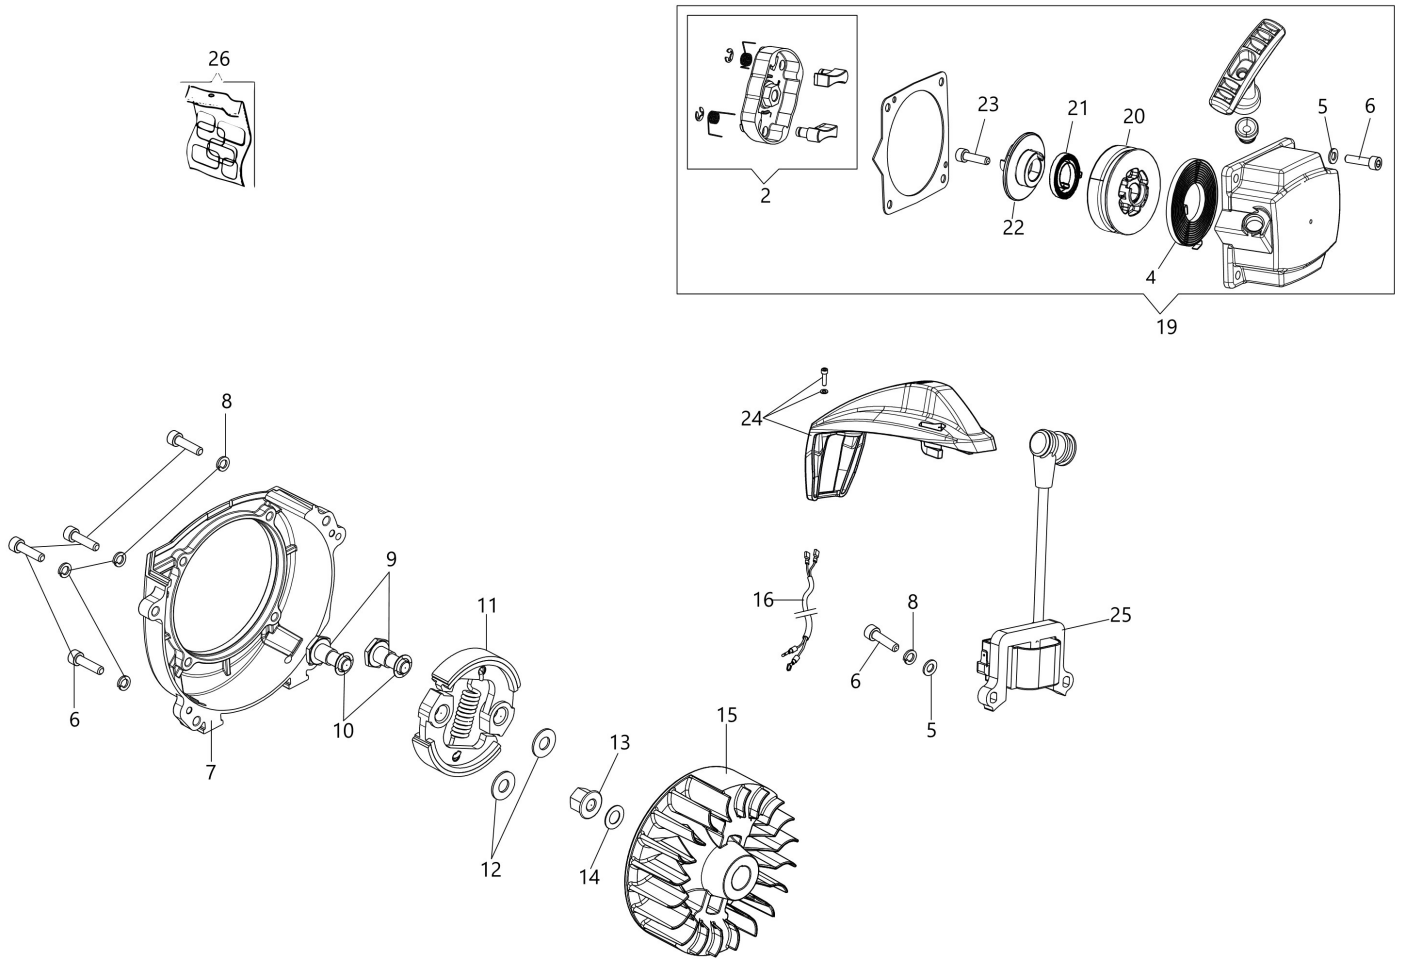

DSH 500 T Brushcutter

Документы

Engine

Transmission

Starter assy and clutch

Tank and air filter

Carburetor

Head

изображение Engine

Ref.Nu	Qty	Part number	Description	Validity from	Validity till	Notes	Bulletin
1	3	3960121R	Screw				
2	1	61510105	Kit Cover				
3	1	3055104R	Spark plug				
4	4	3860095R	Screw				
5	1	61450206R	Complete muffler				
6	1	61450242AR	Gasket				
7	2	3801065R	Screw				
8	2	3916006R	Washer				
9	1	3801011R	Screw				
10	1	61450367R	Muffler cover				
11	1	61510103	Complete cylinder				
12	2	50080013R	Piston ring Ø45				
13	2	61450013R	Ring				
14	1	61510009R	Piston assy				
15	1	61450127AR	Gasket				
16	4	3860096R	Screw				
17	1	61452001BR	Crankcase assy				
18	1	3050056R	Oil seal				
19	2	3035065R	Bearing				
20	1	61450001BR	Crankshaft				
21	1	3028020R	Key				
22	1	50110044R	Bearing				
23	1	3050057R	Oil seal				
24	1	61450443	Gasket set				
26	2	3801009R	Screw				
25	2	3916005R	Washer				
27	1	61510104R	Short block				
28	1	61510080R	Carter				
29	1	3960167R	Screw				
30	1	61510055AR	Deflector				

изображение Transmission

Ref.Nu	Qty	Part number	Description	Validity from	Validity till	Notes	Bulletin
2	1	BF000145R	Harness				
4	1	63070002AR	Harness				
5	1	BF000124R	Starter case				
6	1	BF000011R	Clutch drum				
7	1	BF000117R	Band				
8	1	BF000118R	Support				
9	1	BF000125R	Complete clamp				
10	1	BF000130R	Tube Ø32				
11	1	BF000126R	Drive shaft				
12	1	BF000127R	Bracket				
13	1	BF000029R	Guard kit				
14	1	BF000009R	Blade				
15	1	BF000128R	Bevel gear				
16	1	BF000007R	Nut				
17	1	BF000037R	Hub				
18	1	BF000038R	Flange				
19	1	BF000129R	Safety ring				
20	1	BF000059R	Complete handle	Settembre 2020 /			
21	1	BF000058R	Handle and knob	Settembre 2020 /			
22	1	BF000149R	Throttle lever assy	September 2020			