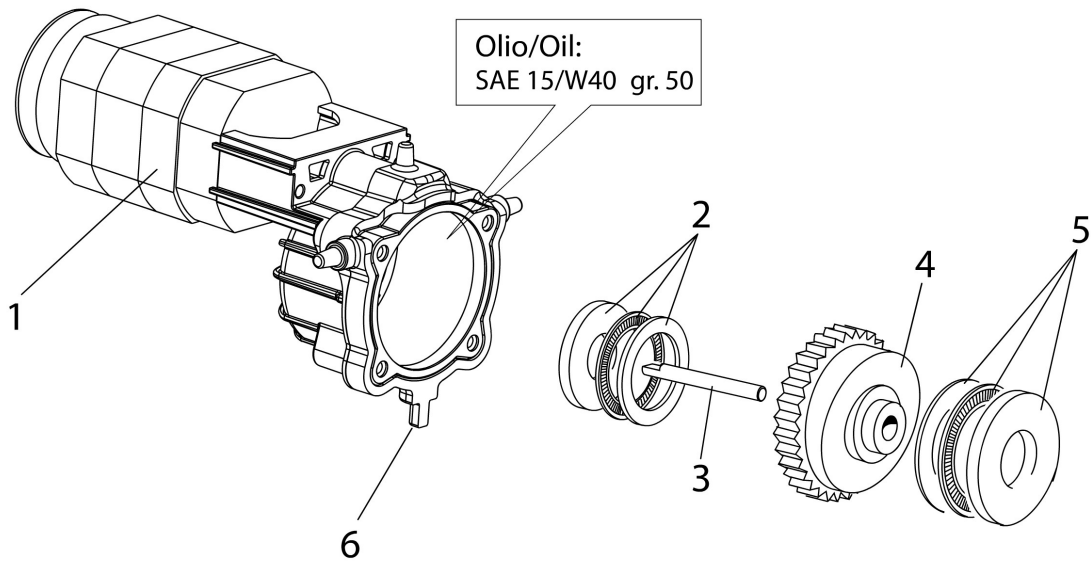

IP 1150 S High-pressure washer

Документы

Deck

Engine

Pump

Accessories

изображение Deck

Ref.Nu	Qty	Part number	Description	Validity from	Validity till	Notes	Bulletin
1	1	CH04790167	Cover kit			Frontale; Front	
2	1	CH04020545	Cover				
3	1	CH04560482	Wire				
4	1	CH04660077	Starter case				
5	1	CH14110057	Handle				
6	1	CH14100153	Switch				
7	1	CH30020899	Support				
8	2	CH28100125	Wheel				
9	1	CH04770499	Rear bonnet				
10	1	CH73040221	Water pump				
11	1	CH28030325	Fittings				
12	1	CH30290059	Detergent tank				
13	1	CH04790167	Cover kit				
14	1	CH70020208	Hose reel kit				
15	1	CH04790167	Cover kit				
16	1	CH32000239	Detergent plug				
17	1	301100005	Labels kit				

изображение Engine

Ref.Nu	Qty	Part number	Description	Validity from	Validity till	Notes	Bulletin
1	1	CH18310691	Electric motor				
2	1	CH04360036	Bearing				
3	1	CH24080076	Shaft				
4	1	CH00010723	Complete rim				
5	1	CH04360037	Bearing				
6	1	CH10090427	Flange (motor)				

изображение PUMP

Ref.Nu	Qty	Part number	Description	Validity from	Validity till	Notes	Bulletin
1	1	CH50270057	Complete piston supports kit				
2	1	CH50190298	Gasket set			Acqua; Water	
3	1	CH50270054	Gasket set				
4	1	CH50270060	Spacer washer				
5	1	CH31030049	Total stop kit				
6	1	CH50270055	Pistons assy				
7	1	CH50270058	Reed valve + injector kit				
8	1	CH50270059	Seal ring				
9	1	CH12200221	Suction/delivery valve kit				
10	1	CH50270052	Compl. top cover				

изображение Accessories

Ref.Nu	Qty	Part number	Description	Validity from	Validity till	Notes	Bulletin
1	1	68500059	Spray gun				
2	1	68500061	Lance hose kit				
3	1	68500062	Nozzle head				
4	1	68500060	H.p. hose				
5	1	68500069	Adjustable jet head				
6	1	68500064	Fix brush				
7	1	68500063	Nozzle head				