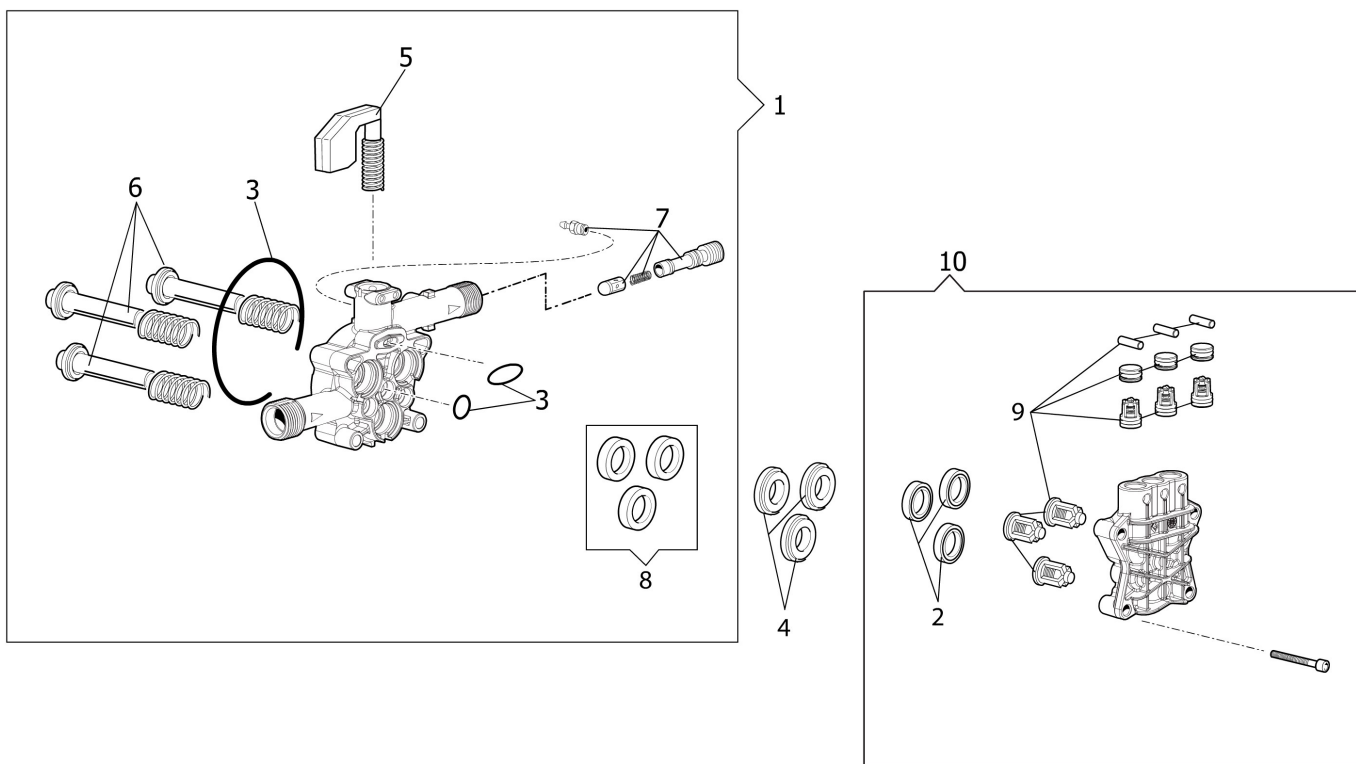

IP 1150 S High-pressure washer

Документы

Deck

Engine

Pump

Accessories

изображение Deck

Ref.Nu	Qty	Part number	Description	Validity from	Validity till	Notes	Bulletin
1	1	CH04790167	Cover kit			Frontale; Front	
2	1	CH04020545	Cover				
3	1	CH04560482	Wire				
4	1	CH04660077	Starter case				
5	1	CH14110057	Handle				
6	1	CH14100153	Switch				
7	1	CH30020899	Support				
8	2	CH28100125	Wheel				
9	1	CH04770499	Rear bonnet				
10	1	CH73040221	Water pump				
11	1	CH28030325	Fittings				
12	1	CH30290059	Detergent tank				
13	1	CH04790167	Cover kit				
14	1	CH70020208	Hose reel kit				
15	1	CH04790167	Cover kit				
16	1	CH32000239	Detergent plug				
17	1	301100005	Labels kit				

изображение Engine

Ref.Nu	Qty	Part number	Description	Validity from	Validity till	Notes	Bulletin
1	1	CH18310691	Electric motor				
2	1	CH04360036	Bearing				
3	1	CH24080076	Shaft				
4	1	CH00010723	Complete rim				
5	1	CH04360037	Bearing				
6	1	CH10090427	Flange (motor)				

изображение PUMP

Ref.Nu	Qty	Part number	Description	Validity from	Validity till	Notes	Bulletin
1	1	CH50270057	Complete piston supports kit				
2	1	CH50190298	Gasket set			Acqua; Water	
3	1	CH50270054	Gasket set				
4	1	CH50270060	Spacer washer				
5	1	CH31030049	Total stop kit				
6	1	CH50270055	Pistons assy				
7	1	CH50270058	Reed valve + injector kit				
8	1	CH50270059	Seal ring				
9	1	CH12200221	Suction/delivery valve kit				
10	1	CH50270052	Compl. top cover				

изображение Accessories

Ref.Nu	Qty	Part number	Description	Validity from	Validity till	Notes	Bulletin
1	1	68500059	Spray gun				
2	1	68500061	Lance hose kit				
3	1	68500062	Nozzle head				
4	1	68500060	H.p. hose				
5	1	68500069	Adjustable jet head				
6	1	68500064	Fix brush				
7	1	68500063	Nozzle head				