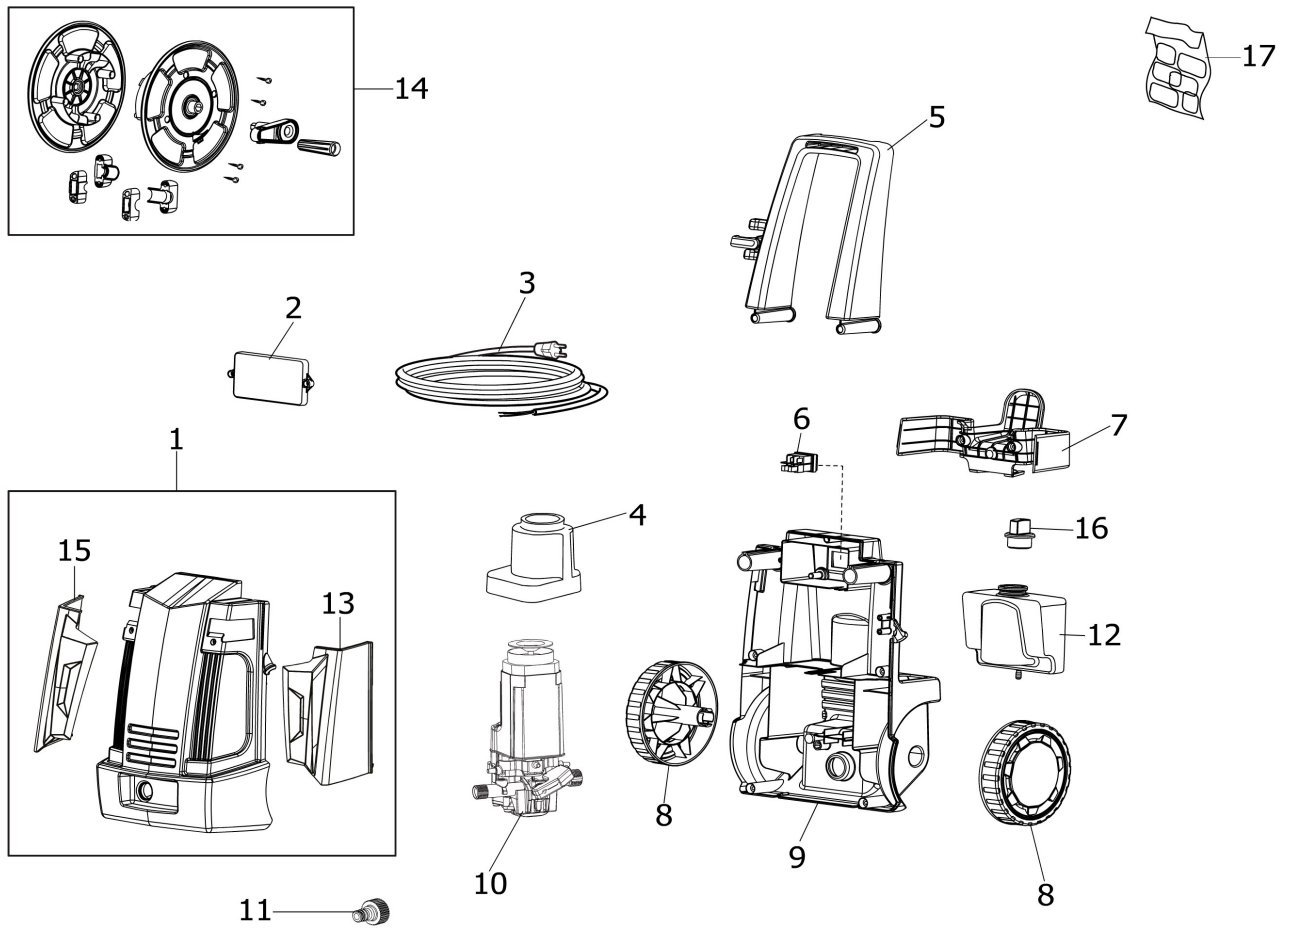

IP 1150 S High-pressure washer

Документы

Deck

Engine

Pump

Accessories

изображение Deck

Ref.Nu	Qty	Part number	Description	Validity from	Validity till	Notes	Bulletin
1	1	CH04790167	Cover kit			Frontale; Front	
2	1	CH04020545	Cover				
3	1	CH04560482	Wire				
4	1	CH04660077	Starter case				
5	1	CH14110057	Handle				
6	1	CH14100153	Switch				
7	1	CH30020899	Support				
8	2	CH28100125	Wheel				
9	1	CH04770499	Rear bonnet				
10	1	CH73040221	Water pump				
11	1	CH28030325	Fittings				
12	1	CH30290059	Detergent tank				
13	1	CH04790167	Cover kit				
14	1	CH70020208	Hose reel kit				
15	1	CH04790167	Cover kit				
16	1	CH32000239	Detergent plug				
17	1	301100005	Labels kit				

изображение Engine

Ref.Nu	Qty	Part number	Description	Validity from	Validity till	Notes	Bulletin
1	1	CH18310691	Electric motor				
2	1	CH04360036	Bearing				
3	1	CH24080076	Shaft				
4	1	CH00010723	Complete rim				
5	1	CH04360037	Bearing				
6	1	CH10090427	Flange (motor)				

изображение PUMP

Ref.Nu	Qty	Part number	Description	Validity from	Validity till	Notes	Bulletin
1	1	CH50270057	Complete piston supports kit				
2	1	CH50190298	Gasket set			Acqua; Water	
3	1	CH50270054	Gasket set				
4	1	CH50270060	Spacer washer				
5	1	CH31030049	Total stop kit				
6	1	CH50270055	Pistons assy				
7	1	CH50270058	Reed valve + injector kit				
8	1	CH50270059	Seal ring				
9	1	CH12200221	Suction/delivery valve kit				
10	1	CH50270052	Compl. top cover				

изображение Accessories

Ref.Nu	Qty	Part number	Description	Validity from	Validity till	Notes	Bulletin
1	1	68500059	Spray gun				
2	1	68500061	Lance hose kit				
3	1	68500062	Nozzle head				
4	1	68500060	H.p. hose				
5	1	68500069	Adjustable jet head				
6	1	68500064	Fix brush				
7	1	68500063	Nozzle head				