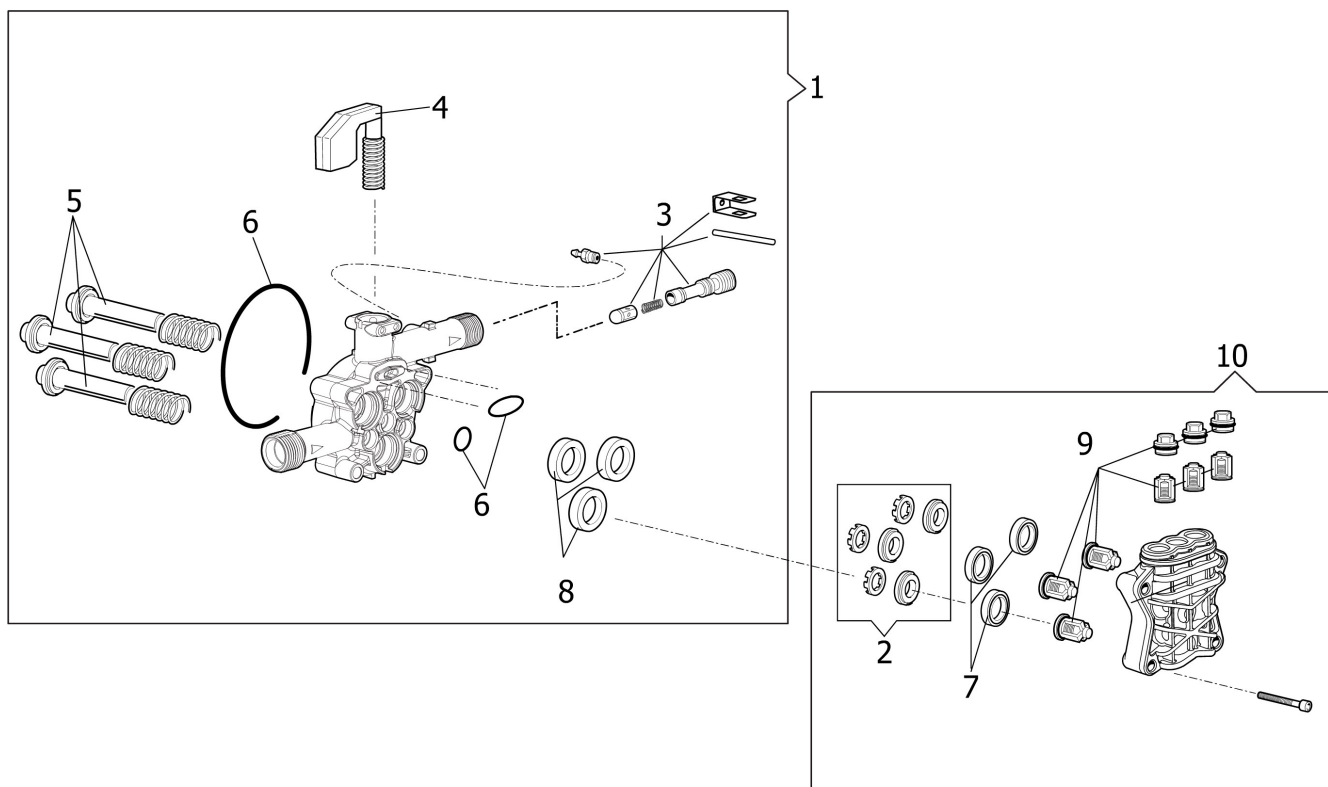

## изображение Deck

Ref.Nu	Qty	Part number	Description	Validity from	Validity till	Notes	Bulletin
1	1	CH14100153	Switch				
2	1	CH04560483	Wire				
3	1	CH04790169	Cover kit			Frontale; Front	
4	1	CH04790169	Cover kit				
5	1	CH70020207	Hose reel kit				
6	1	CH04770521	Cover left				
7	1	CH04020546	Cover				
8	1	CH14110061	Handle				
9	1	CH04770502	Rear bonnet				
10	1	CH30020900	Accessories support				
11	1	CH30290060	Detergent tank kit				
12	2	CH28100126	Wheel				
13	1	CH28030325	Fittings				
14	1	CH73040223	Water pump				
15	1	CH04660078	Starter case				
16	1	301100005	Labels kit				
17	1	CH32081354R	Tube				

## изображение Engine

---

Ref.Nu	Qty	Part number	Description	Validity from	Validity till	Notes	Bulletin
1	1	CH18310692	Electric motor				
2	1	CH04360038	Bearing				
3	1	CH24080076	Shaft				
4	1	CH00010725	Complete rim				
5	1	CH04360037	Bearing				

## изображение PUMP

Ref.Nu	Qty	Part number	Description	Validity from	Validity till	Notes	Bulletin
1	1	CH50270066	Complete piston supports kit				
2	1	CH50270067	Spacer washer			Acqua; Water	
3	1	CH50270058	Reed valve + injector kit				
4	1	CH31030050	Total stop kit				
5	1	CH50270055	Pistons assy				
6	1	CH50270054	Gasket set				
7	1	CH50190298	Gasket set				
8	1	CH50270059	Seal ring				
9	1	CH12200223	Suction/delivery valve kit				
10	1	CH50270069	Compl. top cover				