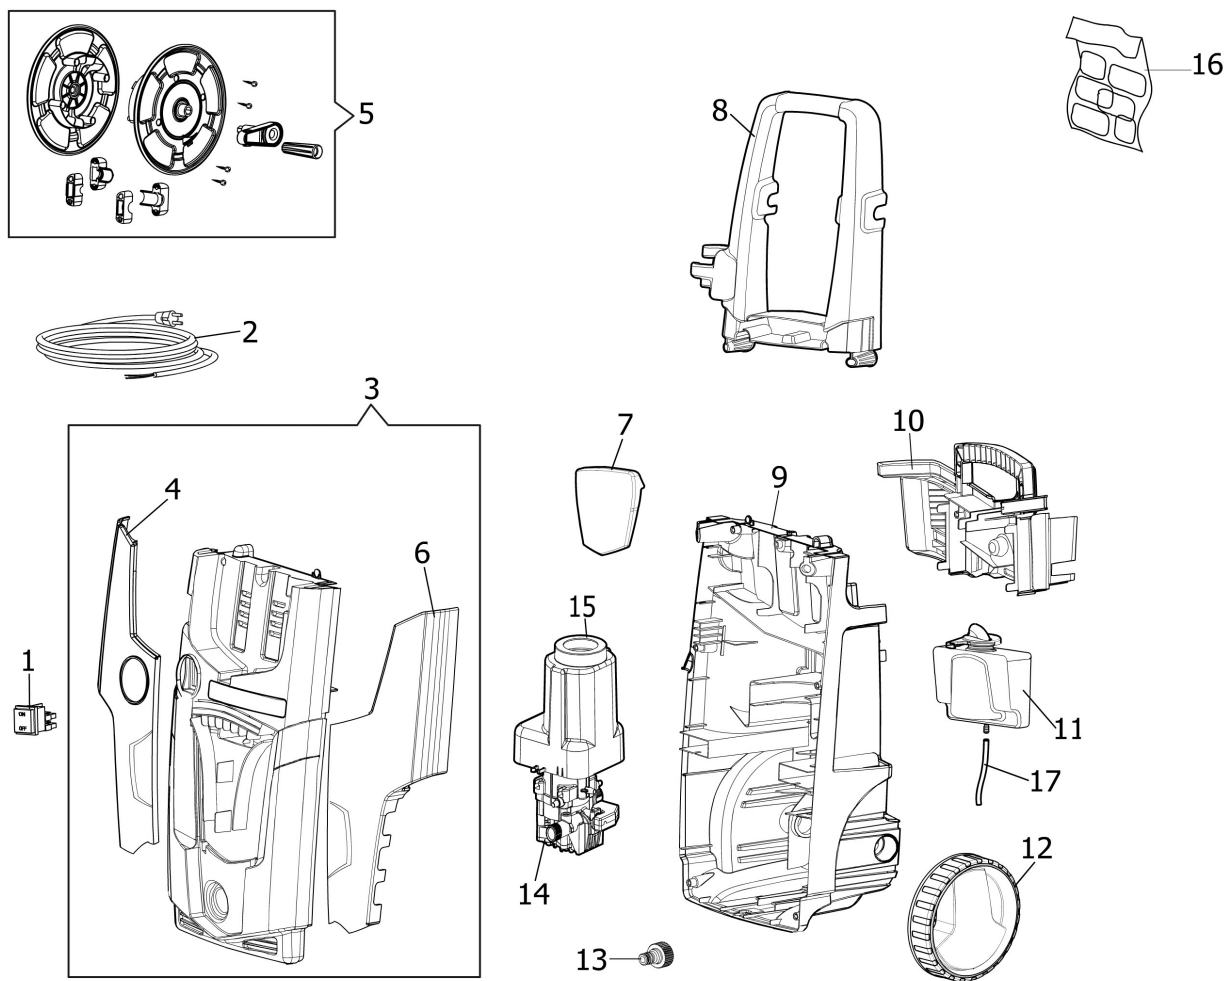

## изображение Deck

Ref.Nu	Qty	Part number	Description	Validity from	Validity till	Notes	Bulletin
1	1	CH14100153	Switch				
2	1	CH04560483	Wire				
3	1	CH04790169	Cover kit			Frontale; Front	
4	1	CH04790169	Cover kit				
5	1	CH70020207	Hose reel kit				
6	1	CH04770521	Cover left				
7	1	CH04020546	Cover				
8	1	CH14110061	Handle				
9	1	CH04770502	Rear bonnet				
10	1	CH30020900	Accessories support				
11	1	CH30290060	Detergent tank kit				
12	2	CH28100126	Wheel				
13	1	CH28030325	Fittings				
14	1	CH73040223	Water pump				
15	1	CH04660078	Starter case				
16	1	301100005	Labels kit				
17	1	CH32081354R	Tube				

## изображение Engine

---

Ref.Nu	Qty	Part number	Description	Validity from	Validity till	Notes	Bulletin
1	1	CH18310692	Electric motor				
2	1	CH04360038	Bearing				
3	1	CH24080076	Shaft				
4	1	CH00010725	Complete rim				
5	1	CH04360037	Bearing				

## изображение PUMP

Ref.Nu	Qty	Part number	Description	Validity from	Validity till	Notes	Bulletin
1	1	CH50270066	Complete piston supports kit				
2	1	CH50270067	Spacer washer			Acqua; Water	
3	1	CH50270058	Reed valve + injector kit				
4	1	CH31030050	Total stop kit				
5	1	CH50270055	Pistons assy				
6	1	CH50270054	Gasket set				
7	1	CH50190298	Gasket set				
8	1	CH50270059	Seal ring				
9	1	CH12200223	Suction/delivery valve kit				
10	1	CH50270069	Compl. top cover				