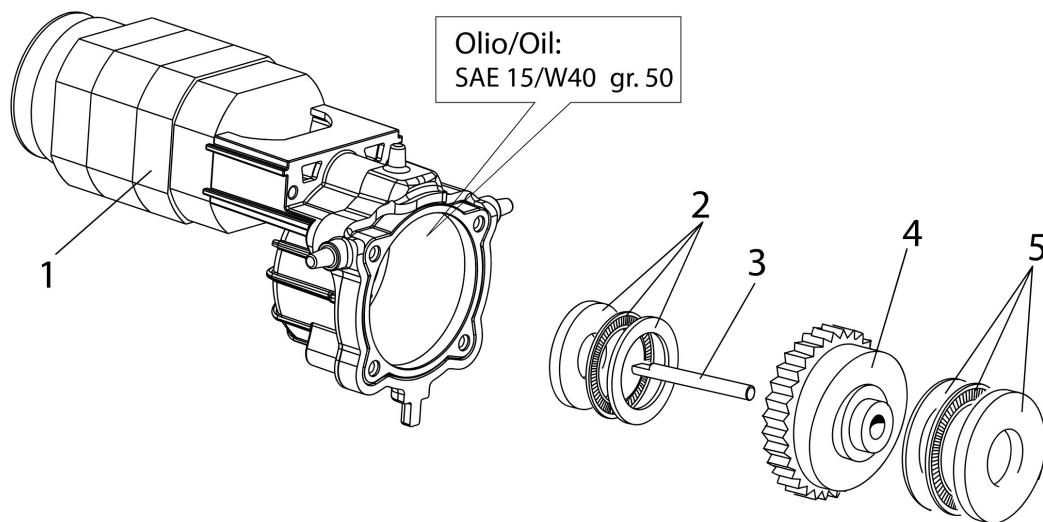

## изображение Deck

Ref.Nu	Qty	Part number	Description	Validity from	Validity till	Notes	Bulletin
1	1	CH14100153	Switch				
2	1	CH04560483	Wire				
3	1	CH04790169	Cover kit			Frontale; Front	
4	1	CH04790169	Cover kit				
5	1	CH70020207	Hose reel kit				
6	1	CH04770521	Cover left				
7	1	CH04020546	Cover				
8	1	CH14110061	Handle				
9	1	CH04770502	Rear bonnet				
10	1	CH30020900	Accessories support				
11	1	CH30290060	Detergent tank kit				
12	2	CH28100126	Wheel				
13	1	CH28030325	Fittings				
14	1	CH73040223	Water pump				
15	1	CH04660078	Starter case				
16	1	301100005	Labels kit				
17	1	CH32081354R	Tube				

## изображение Engine

---

Ref.Nu	Qty	Part number	Description	Validity from	Validity till	Notes	Bulletin
1	1	CH18310692	Electric motor				
2	1	CH04360038	Bearing				
3	1	CH24080076	Shaft				
4	1	CH00010725	Complete rim				
5	1	CH04360037	Bearing				