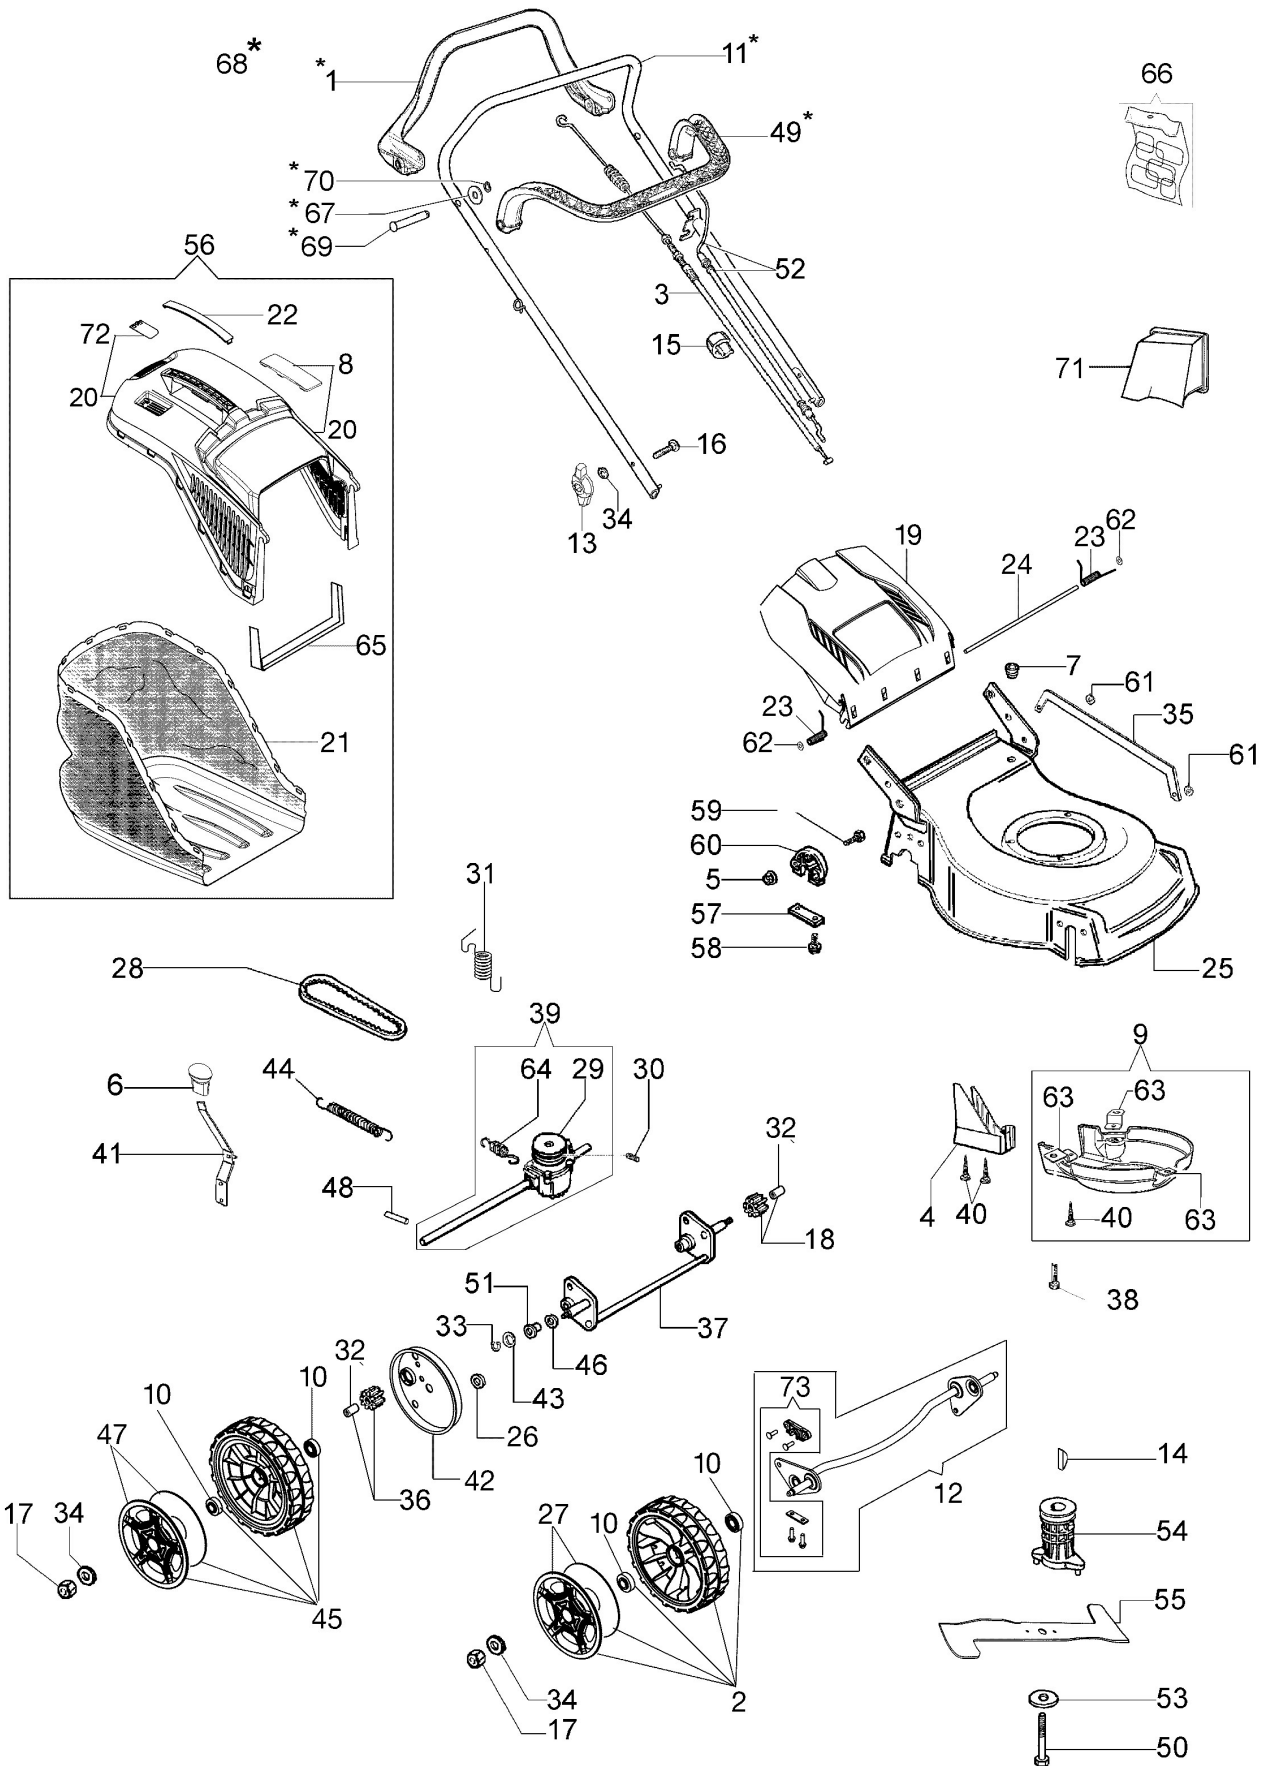

LR 48 TBQ COMFORT PLUS Lawnmower

Документы

[Illustrated parts list](#)

изображение Illustrated parts list

Ref.Nu	Qty	Part number	Description	Validity from	Validity till	Notes	Bulletin
1	1	66060398BR	Traction lever				
2	2	66070732	Wheel kit				
3	1	66060058CR	Traction cable				BT5-077-06/14
3	1	66070653R	Traction cable				BT5-077-06/14
4	1	66110013R	Guard				
5	1	3914006R	Nut				
6	1	66110371R	Knob				
7	1	66030038	Grommet				
8	1	66070466R	Lock				
9	1	66070233A	Guard kit				
10	8	66030081R	Bearing				
11	1	66060421BR	Handlebar				
12	1	66070748	Axle kit	SN 6275020572			BT5-080-03/15
13	2	66070317R	Tightening handle				
14	1	8202126R	Key				
15	2	66060231R	Band				
16	2	3910015R	Screw				
17	4	3933032R	Nut				
18	1	66070437R	Left sprocket				
19	1	66110753R	Shutter	01/2017		Rosso; Red	
19	1	66110753R	Shutter		12/2016	Nero; Black	
20	1	66072047R	Frame				
21	1	66070455R	Grassbag				
22	1	66070522R	Cover				
23	1	66110609A	Kit spring				
24	1	66110026R	Deflector axle				
25	1	66110821A	Deck	01/2017		Grigio; Grey	
25	1	66110821A	Deck		12/2016	Rosso; Red	
26	2	3916015R	Washer				
27	2	66070728R	Wheel cover	04/15			
27	2	66070572R	Wheel cover		03/15		
28	1	66030037R	Belt				
29	1	66071084R	Pulley				
30	1	3022020R	Plug				
31	1	66070652R	Spring				BT5-077-06/14
31	1	66070035BR	Spring				BT5-077-06/14
32	2	66070435R	Bushing	SN 6275173850			BT5-082-04/15
33	1	3024012R	Snap ring				
34	7	3916008R	Washer				
35	2	66110012	Rod				
36	1	66070436R	Right sprocket				
37	1	66070013C	Rear axle				
38	3	3806076R	Screw				
39	1	66070755B	Transmission				BT5-077-06/14