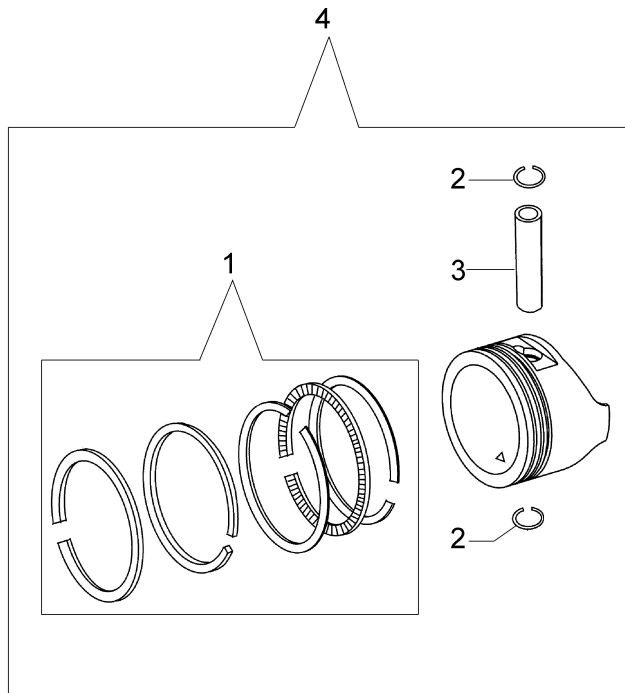

изображение Crankshaft and piston

Ref.Nu	Qty	Part number	Description	Validity from	Validity till	Notes	Bulletin
1	1	L66150070	Piston ring set				
2	2	L66150372	Retainer washer				
3	1	L66150342	Piston pin				
4	1	L66150217A	Piston assy				
5	2	L66150078	Connecting rod bolt				
6	1	L66150421	Connecting rod cpl.				
7	1	L66150355	Bearing				
8	1	L66150423	Crankshaft				
9	1	L66150081	Key				
10	1	L66150424	Washer