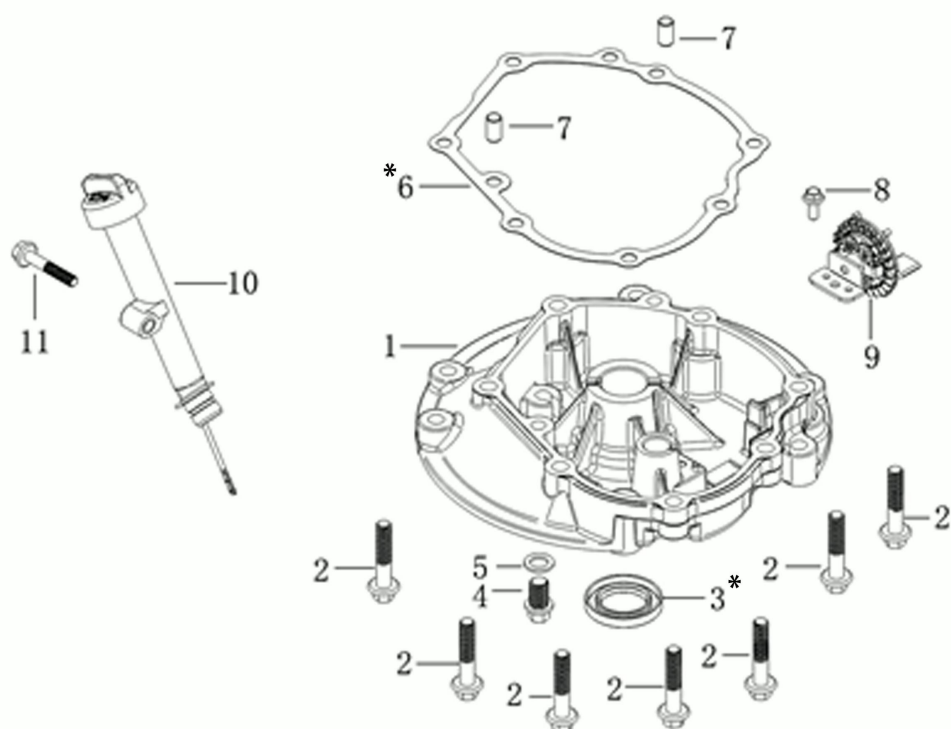

12*

изображение Crankcase cover

Ref.Nu	Qty	Part number	Description	Validity from	Validity till	Notes	Bulletin
1	1	L66151592	Crankcase cover				
2	7	L66150901	Bolt				
3	1	L66150462	Oil seal				
4	1	L66150352	Screw				
5	1	L66150354	Washer				
6	1	L66151593	Gasket				
7	2	L66150357	Plug				
8	1	L66150729	Screw				
9	1	L66151594	Governor				
10	1	L66151595	Oil cap assy				
11	1	L66150453	Screw				
12	1	L66151573	Gasket set