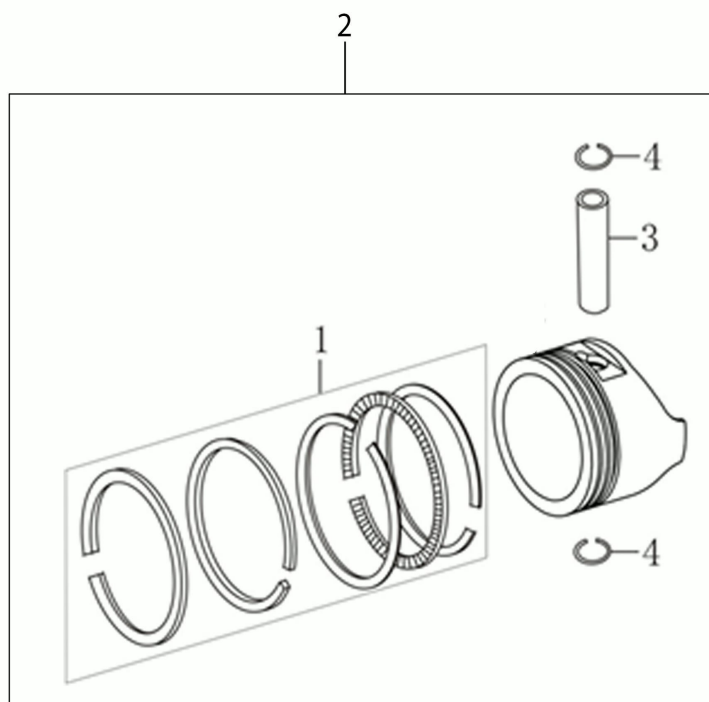

изображение Shaft + piston

Ref.Nu	Qty	Part number	Description	Validity from	Validity till	Notes	Bulletin
1	1	L66151599	Piston ring set				
2	1	L66151575	Piston assy				
3	1	L66150077A	Piston pin				
4	2	L66150075	Snap ring				
5	1	L66151600	Connecting rod cpl.				
6	1	L66151601	Crankshaft				
7	1	L66150424	Washer