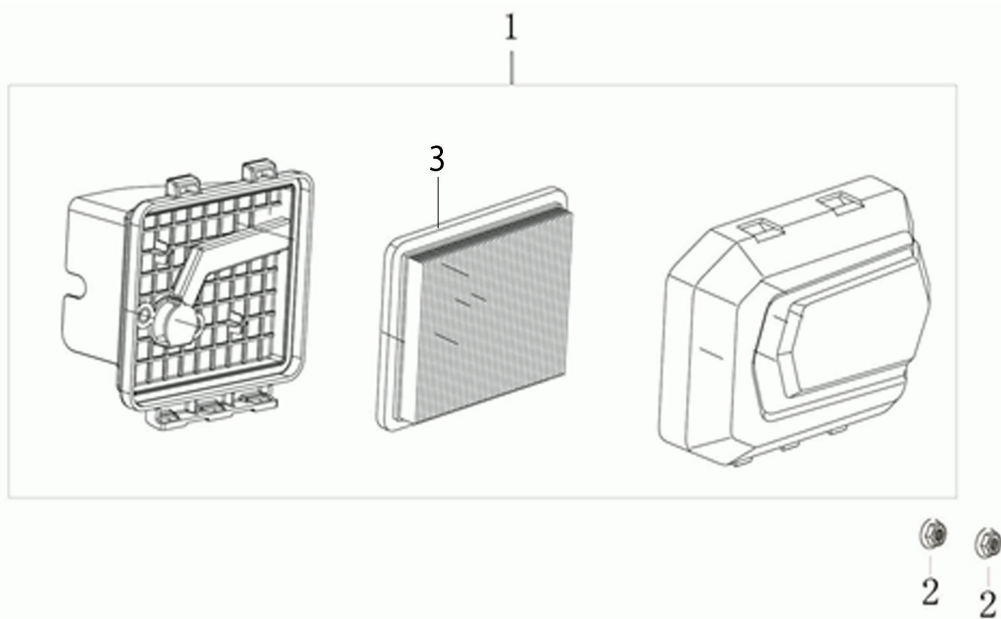

изображение Air filter

Ref.Nu	Qty	Part number	Description	Validity from	Validity till	Notes	Bulletin
1	1	L66151609	Air filter kit				
2	2	004400959R	Nut				
3	1	L66150715	Air filter