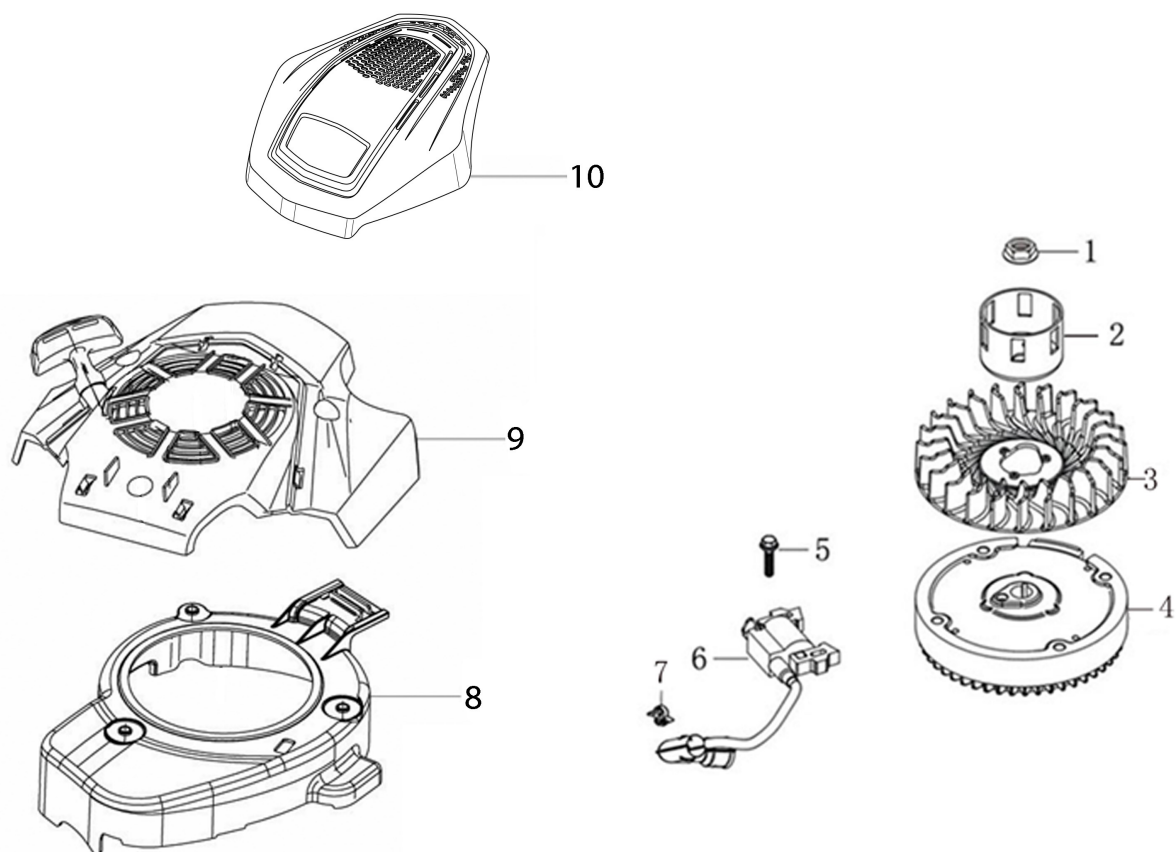

изображение Ignition system

Ref.Nu	Qty	Part number	Description	Validity from	Validity till	Notes	Bulletin
1	1	L66150376	Nut				
2	1	L66150147	Pulley				
3	1	L66150426	Fan				
4	1	L66151605	Flywheel				
5	1	L66150452	Screw				
6	1	L66151606	Ignition coil				
7	1	L66150440	Clip				
8	1	L66151604	Cover				
9	1	L66151603	Starter assy				
10	1	3075226R	Cover			Cover senza etichette / Cover without label	MO_0001_12/11