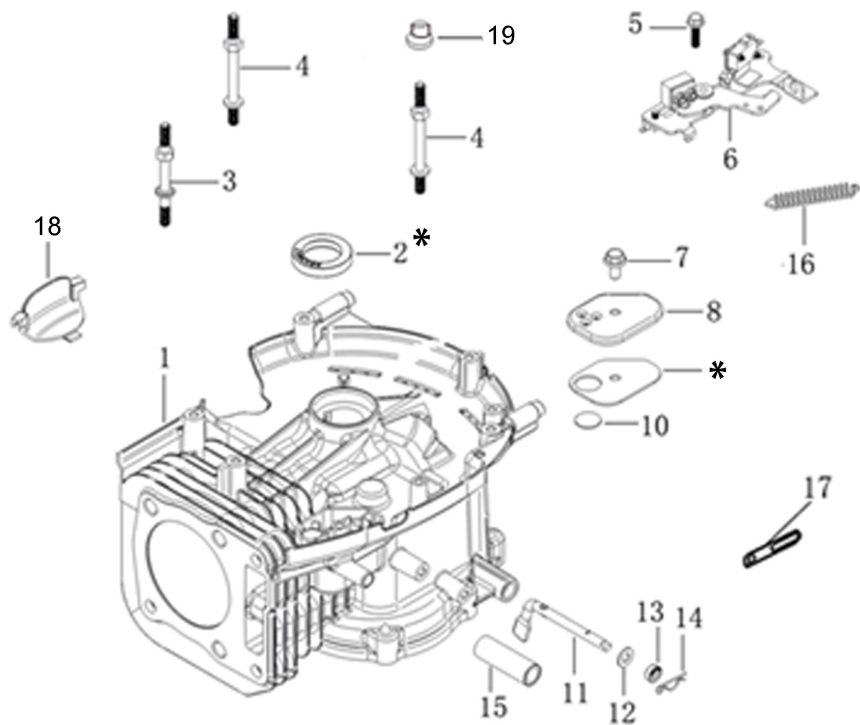

9*

изображение Crankcase

Ref.Nu	Qty	Part number	Description	Validity from	Validity till	Notes	Bulletin
1	1	L66151583	Crankcase				
2	1	L66150409	Seal ring				
3	1	L66150407	Stud				
4	2	L66150408	Stud				
5	1	L66150416	Screw				
6	1	L66151584	Brake				
7	1	L66150464	Screw				
8	1	L66151585	Cap,breather chamber				
9	1	L66151573	Gasket set				
10	1	L66151586	Pin				
11	1	L66151587	Governor arm shaft				
12	1	L66150035	Rondelle				
13	1	L66150419	Joint				
14	1	L66150353	Goupille				
15	1	L66151588	Tube				
16	1	L66151589	Spring				
17	1	L66150480	Cable				
18	1	L66151590	Fixing plate				
19	1	L66152069	Bushing