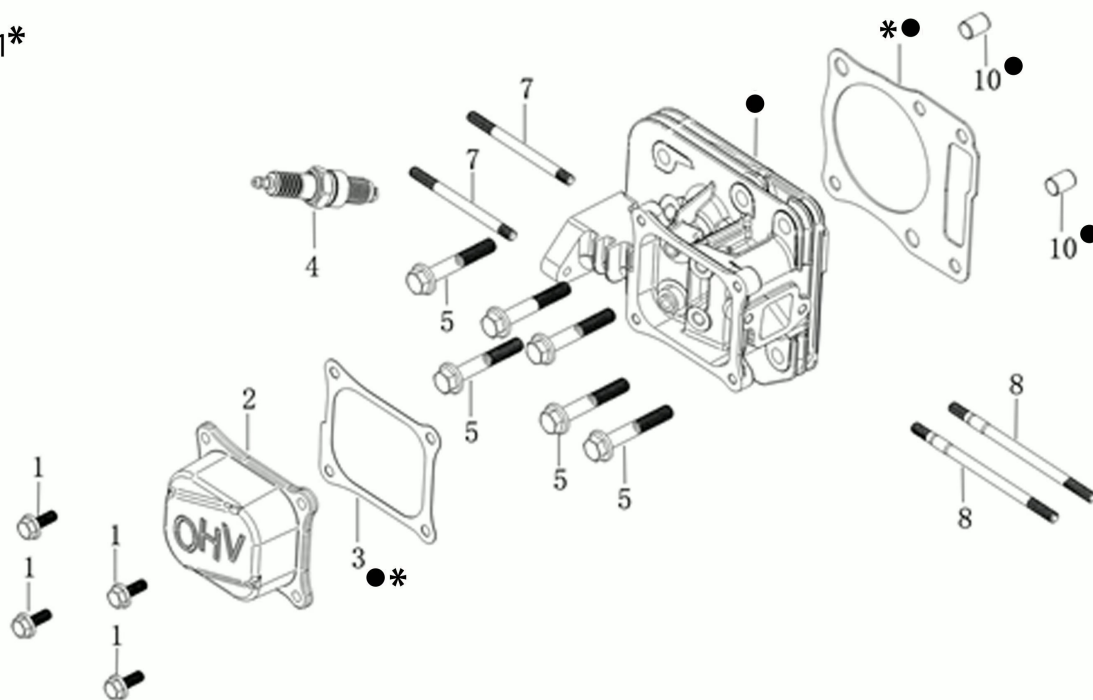

6●

11*

изображение Top cover

Ref.Nu	Qty	Part number	Description	Validity from	Validity till	Notes	Bulletin
1	4	L66150251	Screw				
2	1	L66151581	Cover				
3	1	L66151582	Gasket				
4	1	3055123R	Spark plug				
5	6	L66150005	Screw				
6	1	L66151574	Head comp.cylinder				
7	2	L66150709	Stud				
8	2	L66150396	Stud				
10	2	L66150350	Plug				
11	1	L66151573	Gasket set