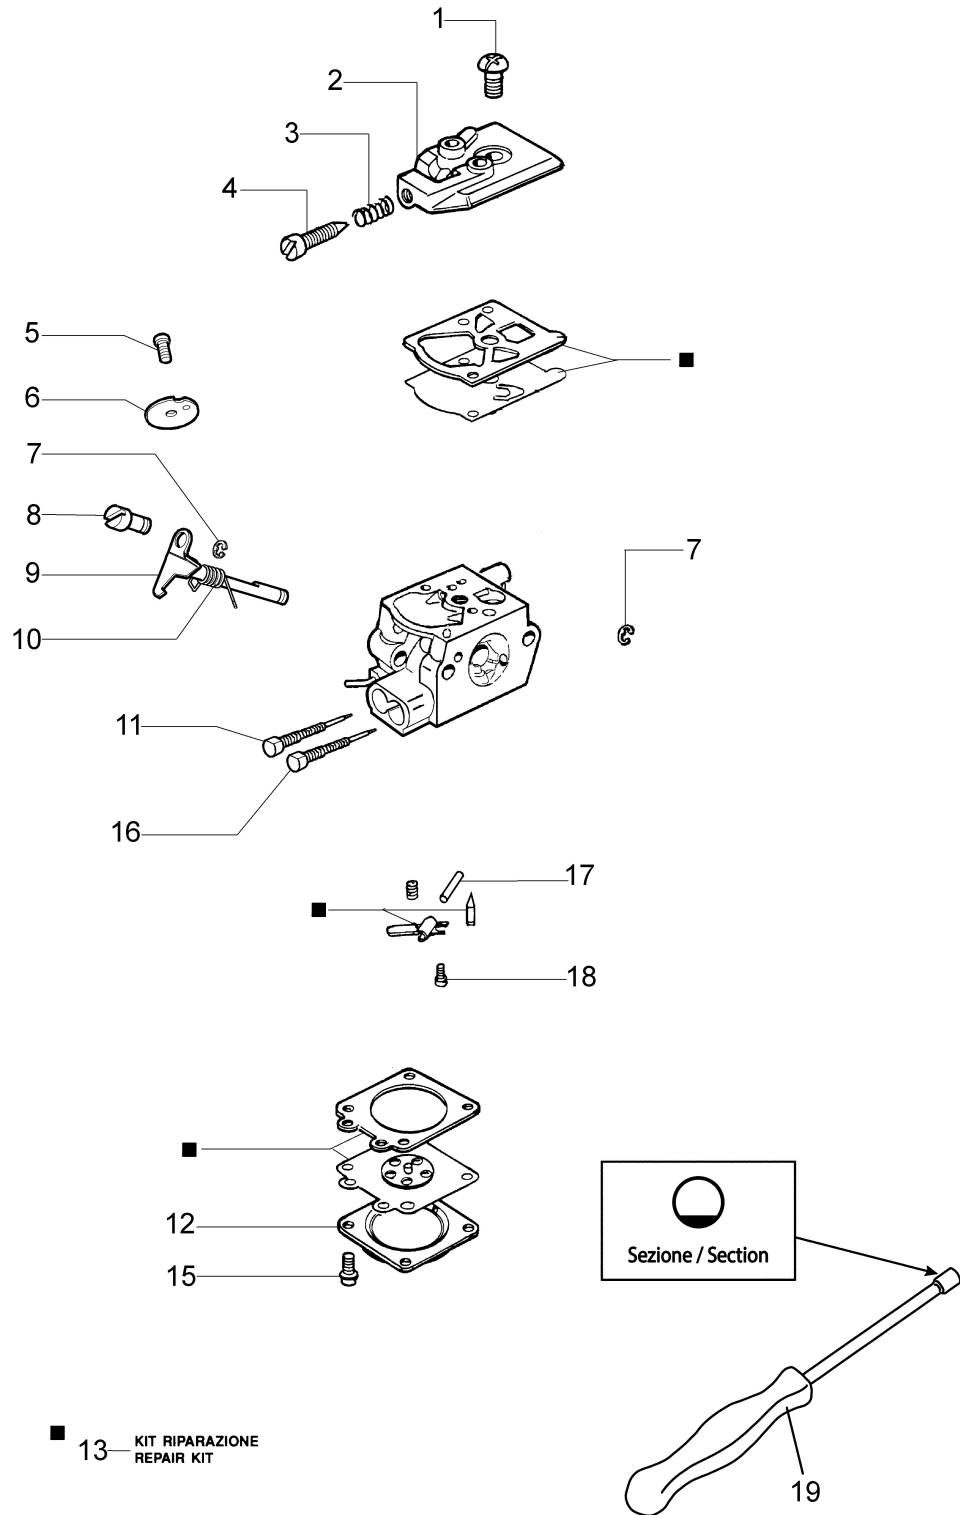

изображение Carburettor

Ref.Nu	Qty	Part number	Description	Validity from	Validity till	Notes	Bulletin
1	1	003300197	Screw				
2	1	2318777	Cover				
3	1	094600148	Spring				
4	1	074000240	Adjust. screw				
5	1	50010141	Screw				
6	1	375100078	Shutter				
7	2	095000164	Ring				
8	1	2318211	Pin				
9	1	2318737	Shaft				
10	1	072700347	Spring				
11	1	2318779	Adjust. screw MIN				
12	1	2318191	Cover				
13	1	2318671	Repair kit				
15	4	035000162	Screw				
16	1	2318778	Adjust. screw				
17	1	003300201	Spindle				
18	1	003300202	Screw				
19	1	3052036R	Special screwdriver "D-style" type