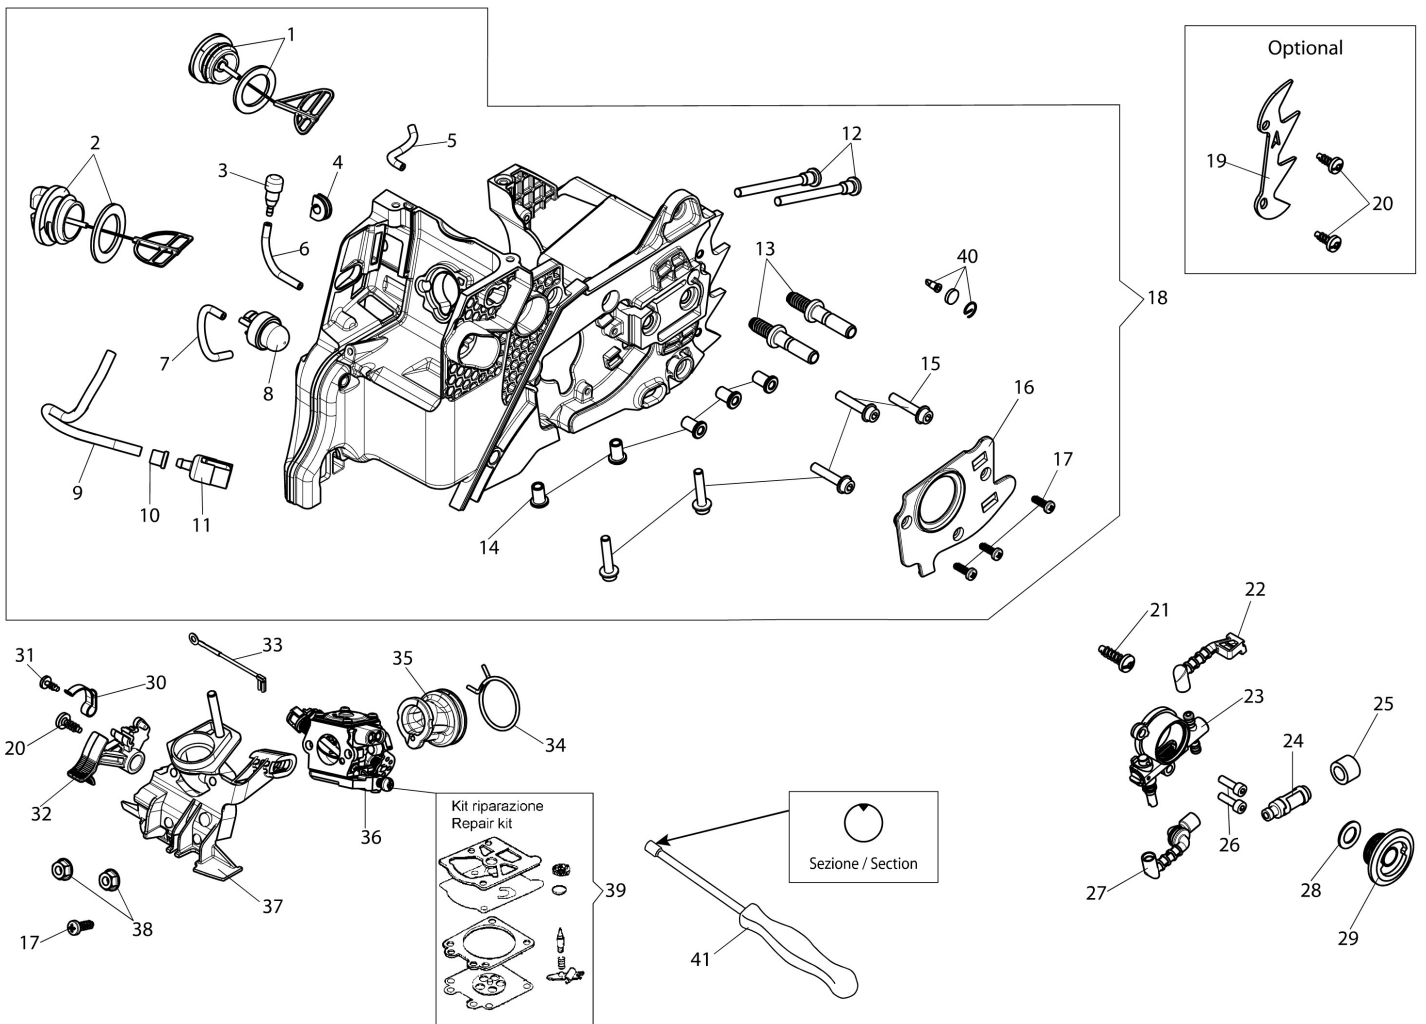

изображение Crankcase

Ref.Nu	Qty	Part number	Description	Validity from	Validity till	Notes	Bulletin
1	1	50310166AR	Oil cap				
2	2	50310165AR	Tank cap				
3	1	61070011AR	Breather valve				
4	1	005000347AR	Grommet				
5	1	50240067R	Tube				
6	1	61370552R	Tube				
7	1	50170321R	Tube				
8	1	2318817R	Air purge				
9	1	3073015AR	Tube				
10	1	61110162BR	Bushing				
11	1	61400322R	Fuel filter				
12	2	50070067A	Tie rod				
13	2	50050052R	Stud				
14	5	50050067R	Spacer				
15	5	3860099R	Screw				
16	1	50330048AR	Oil pump cover				
17	3	3960161R	Screw				
18	1	50332038R	Crankcase assy				
19	1	50310142R	Spike				
20	2	3960070AR	Screw				
21	1	3960099R	Screw				
22	1	50330064R	Hose				
23	1	50330050R	Oil pump				
24	1	50310079R	Oil filter				
25	1	50310080R	Sponge				
26	2	3801087R	Screw				
27	1	50330063AR	Suction tube				
28	1	004400285R	Washer				
29	1	50350004R	Worm gear				
30	1	50240061R	Spring				
31	1	3960109AR	Screw				
32	1	50240060BR	Lever				
33	1	50330026R	Engine stop wire				
34	1	094600103R	Band				
35	1	50170010R	Manifold				
36	1	50240045R	Carburetor				
37	1	50330040AR	Air filter support				
38	2	3914003R	Nut				
39	1	2318340R	Repair kit				
40	1	50310375	Reed valve kit				
41	1	3055130R	Special screwdriver