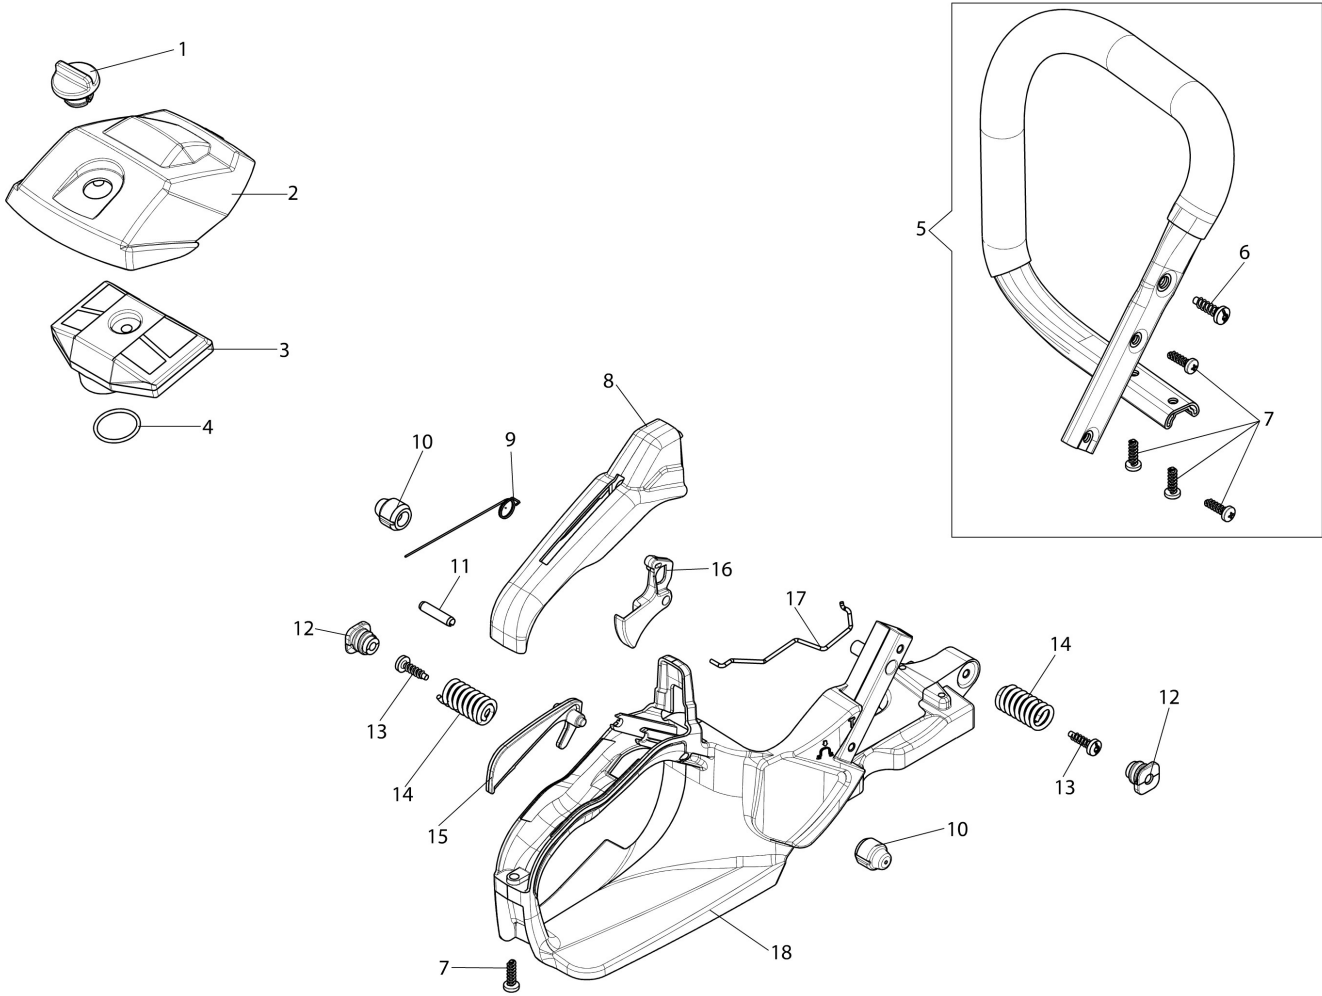

Ref.Nu	Qty	Part number	Description	Validity from	Validity till	Notes	Bulletin
1	1	50170032R	Deflector (summer/winter)				
2	3	3960115R	Screw				
3	1	50330084	Engine cover				
4	1	3055104R	Spark plug				
5	3	3860117R	Screw				
6	1	50170027R	Muffler				
7	1	50170031R	Gasket				
8	1	50050047AR	Spring				
9	1	3960073R	Screw				
10	1	50170034R	Support				
11	2	61450014R	Piston ring				
12	2	61450013R	Ring				
13	1	50330087	Labels kit				
14	1	61450187AR	Piston assy				
15	1	50330085A	Complete cylinder				
16	2	50272004R	Seal ring				
17	2	094000006R	Bearing				
18	1	50110044R	Bearing				
19	1	50330001AR	Crankshaft				
20	1	004400285R	Washer				
21	1	50330016R	Cover				
22	4	3801051R	Screw				
23	1	50330088R	Short block				
24	1	50070126R	Spacer				
25	1	50310118R	Key				

изображение Handle

Ref.Nu	Qty	Part number	Description	Validity from	Validity till	Notes	Bulletin
1	1	50310037AR	Knob				
2	1	50330074R	Air filter cover				
3	1	50330082R	Air filter				
4	1	50310155R	Gasket				
5	1	50332007BR	Handle				
6	1	3960099R	Screw				
7	5	3960165R	Screw				
8	1	50330022BR	Cover				
9	1	50310091R	Spring				
10	2	50010061R	AV-mount				
11	1	3022039R	Locking sleeve				
12	2	50170034R	Support				
13	2	3960115R	Screw				
14	2	50050047AR	Spring				
15	1	50310090CR	Lever				
16	1	50310092AR	Throttle lever				
17	1	50330078R	Throttle rod				
18	1	50330021BR	Handle				