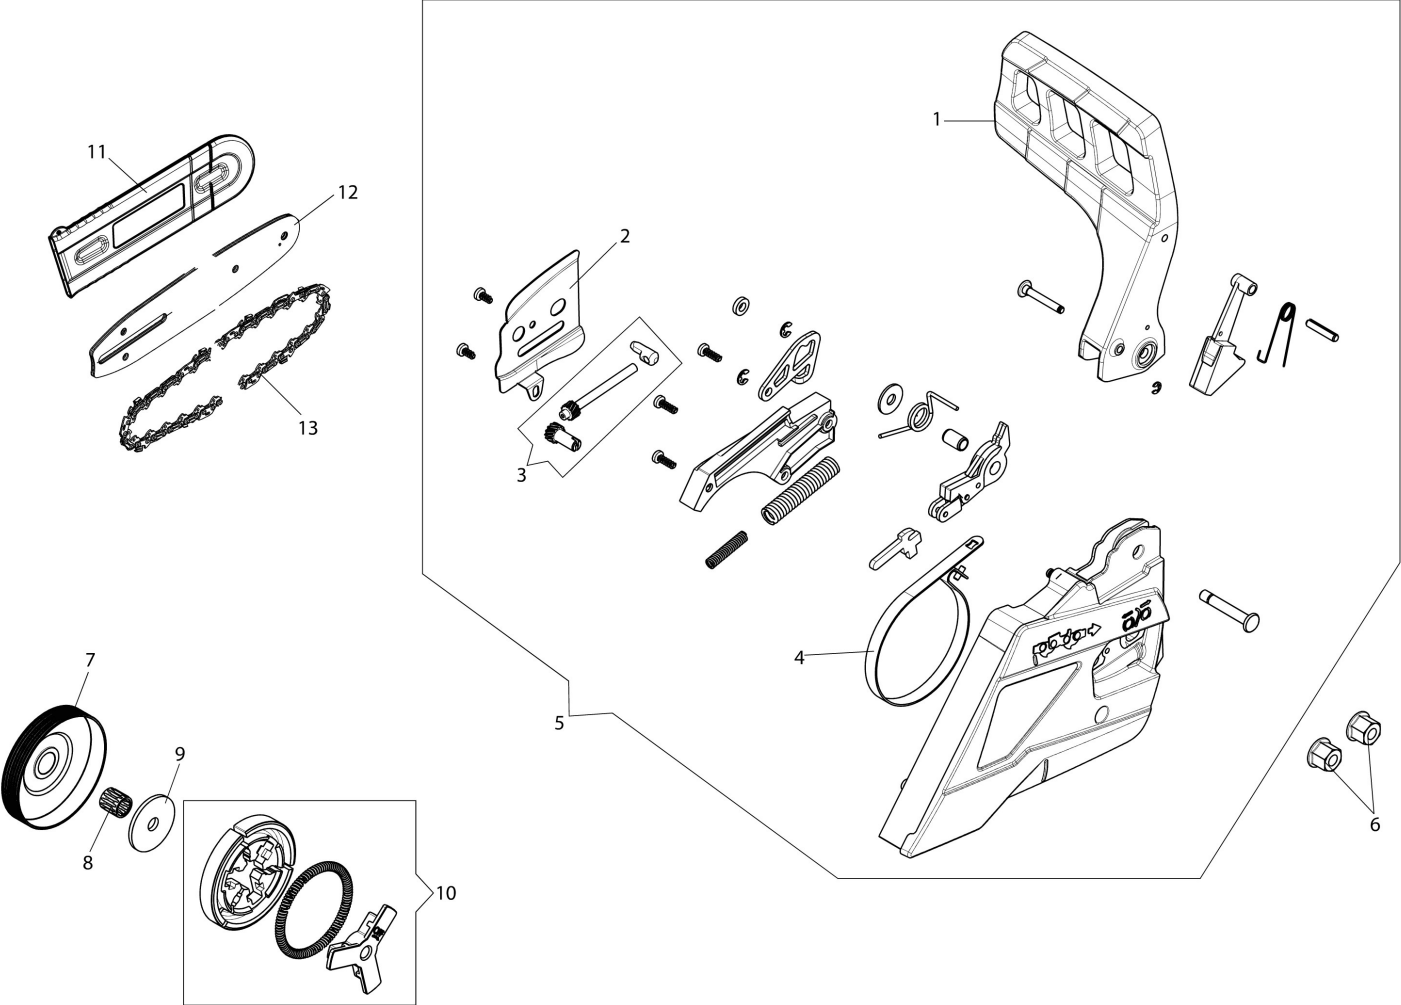

изображение Chain cover

Ref.Nu	Qty	Part number	Description	Validity from	Validity till	Notes	Bulletin
1	1	50330017BR	Hand guard				
2	1	50330024AR	Plate				
3	1	50310263	Chain tensioner screw kit				
4	1	50310027R	Brake band				
5	1	50332021R	Chain cover assy				
6	2	50010148R	Nut				
7	1	50330034AR	Clutch drum				
8	1	50030372R	Roller cage				
9	1	50330035R	Washer				
10	1	50330130R	Clutch				
11	1	1144043R	Bar cover - 40 cm				
12	1	50030212R	Bar 14" - 35 cm				
12	1	50052019R	Bar 16" - 41 cm				
13	1	30629526A	Efco chain .3/8" x .050" (1,3mm)				
13	1	30629528A	Efco chain .3/8" x .050" (1,3mm)