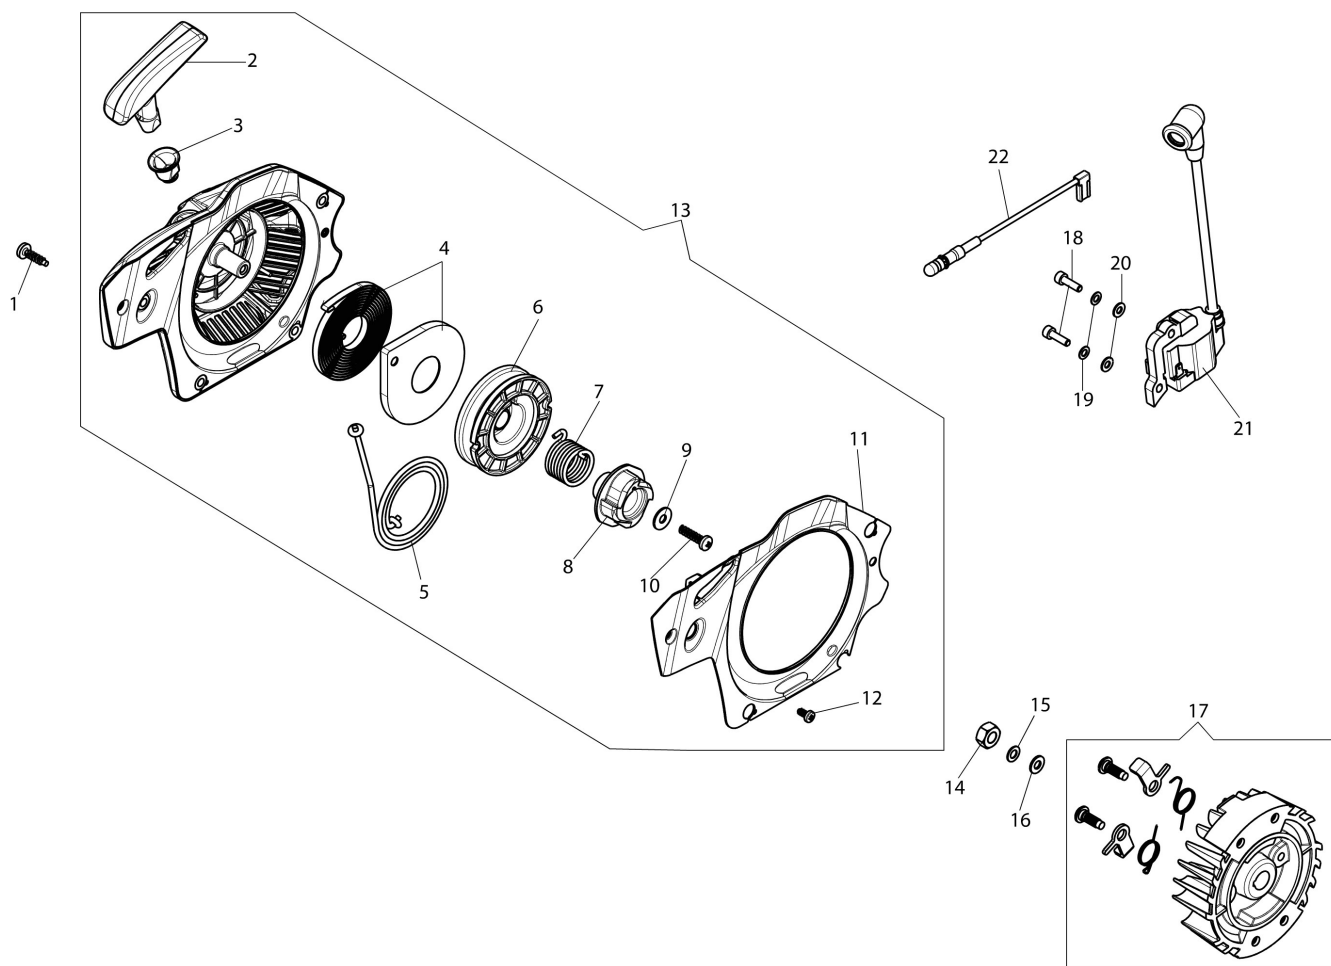

Ref.Nu	Qty	Part number	Description	Validity from	Validity till	Notes	Bulletin
1	1	50170032R	Deflector (summer/winter)				
2	3	3960115R	Screw				
3	1	50330084	Engine cover				
4	1	3055104R	Spark plug				
5	3	3860117R	Screw				
6	1	50170027R	Muffler				
7	1	50170031R	Gasket				
8	1	50050047AR	Spring				
9	1	3960073R	Screw				
10	1	50170034R	Support				
11	2	61450014R	Piston ring				
12	2	61450013R	Ring				
13	1	50330087	Labels kit				
14	1	61450187AR	Piston assy				
15	1	50330085A	Complete cylinder				
16	2	50272004R	Seal ring				
17	2	094000006R	Bearing				
18	1	50110044R	Bearing				
19	1	50330001AR	Crankshaft				
20	1	004400285R	Washer				
21	1	50330016R	Cover				
22	4	3801051R	Screw				
23	1	50330088R	Short block				
24	1	50070126R	Spacer				
25	1	50310118R	Key				

изображение Handle

Ref.Nu	Qty	Part number	Description	Validity from	Validity till	Notes	Bulletin
1	1	50310037AR	Knob				
2	1	50330074R	Air filter cover				
3	1	50330082R	Air filter				
4	1	50310155R	Gasket				
5	1	50332007BR	Handle				
6	1	3960099R	Screw				
7	5	3960165R	Screw				
8	1	50330022BR	Cover				
9	1	50310091R	Spring				
10	2	50010061R	AV-mount				
11	1	3022039R	Locking sleeve				
12	2	50170034R	Support				
13	2	3960115R	Screw				
14	2	50050047AR	Spring				
15	1	50310090CR	Lever				
16	1	50310092AR	Throttle lever				
17	1	50330078R	Throttle rod				
18	1	50330021BR	Handle				