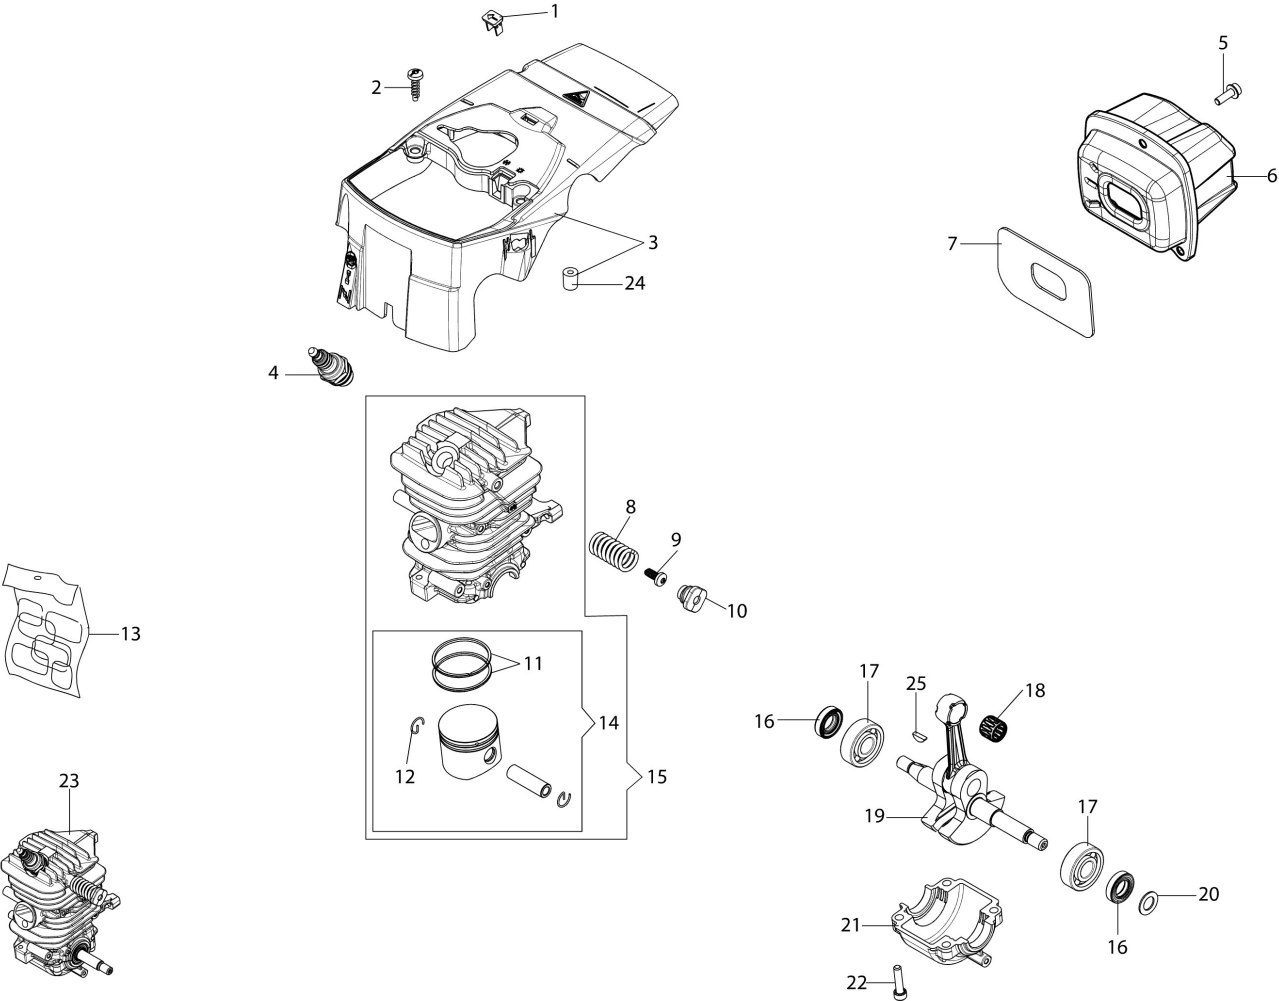

изображение Engine

Ref.Nu	Qty	Part number	Description	Validity from	Validity till	Notes	Bulletin
1	1	50170032R	Deflector (summer/winter)				
2	3	3960115R	Screw				
3	1	50330084	Engine cover				
4	1	3055104R	Spark plug				
5	3	3860117R	Screw				
6	1	50170027R	Muffler				
7	1	50170031R	Gasket				
8	1	50050047AR	Spring				
9	1	3960073R	Screw				
10	1	50170034R	Support				
11	2	61450014R	Piston ring				
12	2	61450013R	Ring				
13	1	50330087	Labels kit				
14	1	61450187AR	Piston assy				
15	1	50330085A	Complete cylinder				
16	2	50272004R	Seal ring				
17	2	094000006R	Bearing				
18	1	50110044R	Bearing				
19	1	50330001AR	Crankshaft				
20	1	004400285R	Washer				
21	1	50330016R	Cover				
22	4	3801051R	Screw				
23	1	50330088R	Short block				
24	1	50070126R	Spacer				
25	1	50310118R	Key