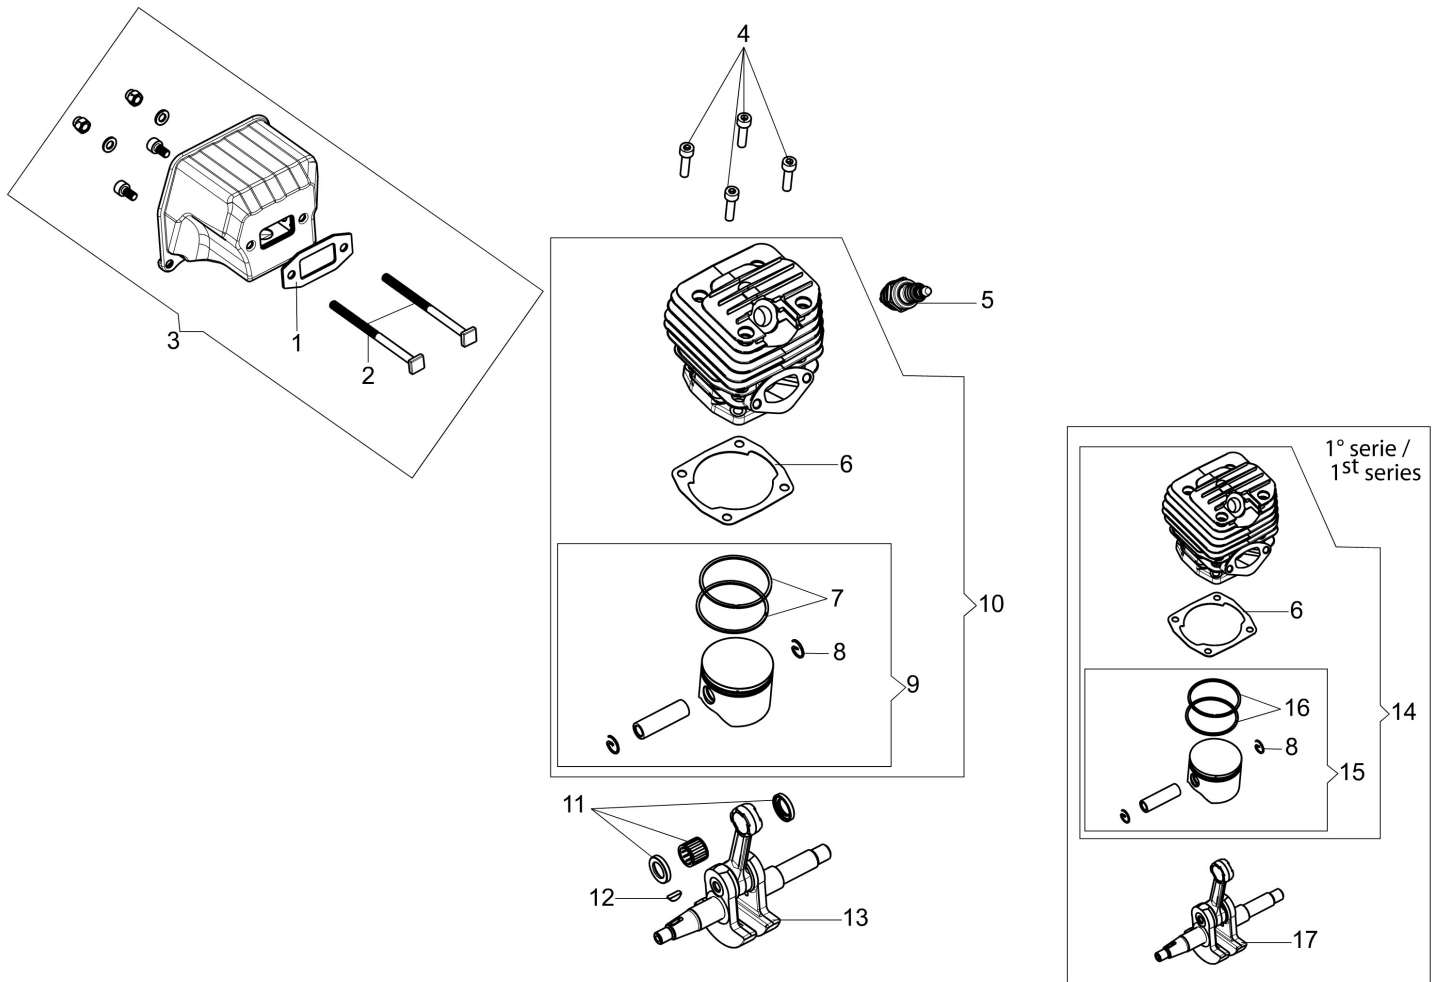

изображение Engine

Ref.Nu	Qty	Part number	Description	Validity from	Validity till	Notes	Bulletin
1	1	50310061R	Gasket				
2	2	50310060R	Screw				
3	1	50312008R	Muffler assy				
4	4	3801051R	Screw				
5	1	3055104R	Spark plug				
6	1	50310076AR	Gasket				
7	2	50310163R	Piston ring Ø45			Solo per prefissi SN / only for SN prefixes: 771 - 770	
8	2	50310115R	Ring				
9	1	50312025R	Piston assy			Solo per prefissi SN / only for SN prefixes: 771 - 770	
10	1	50310258A	Complete cylinder			Solo per prefissi SN / only	
11	1	50310259	Set roller cage and washer				
12	1	50310118R	Key				
13	1	50310335R	Crankshaft			Solo per prefissi SN / only for SN prefixes: 771 - 770	
14	1	50310257	Complete cylinder			Solo per prefissi SN / only	
15	1	50312016R	Piston assy			Solo per prefissi SN / only for SN prefixes: 837 - 833	
16	2	50310113R	Piston ring Ø45			Solo per prefissi SN / only	
17	1	50310152AR	Crankshaft			Solo per prefissi SN / only for SN prefixes: 837 - 833