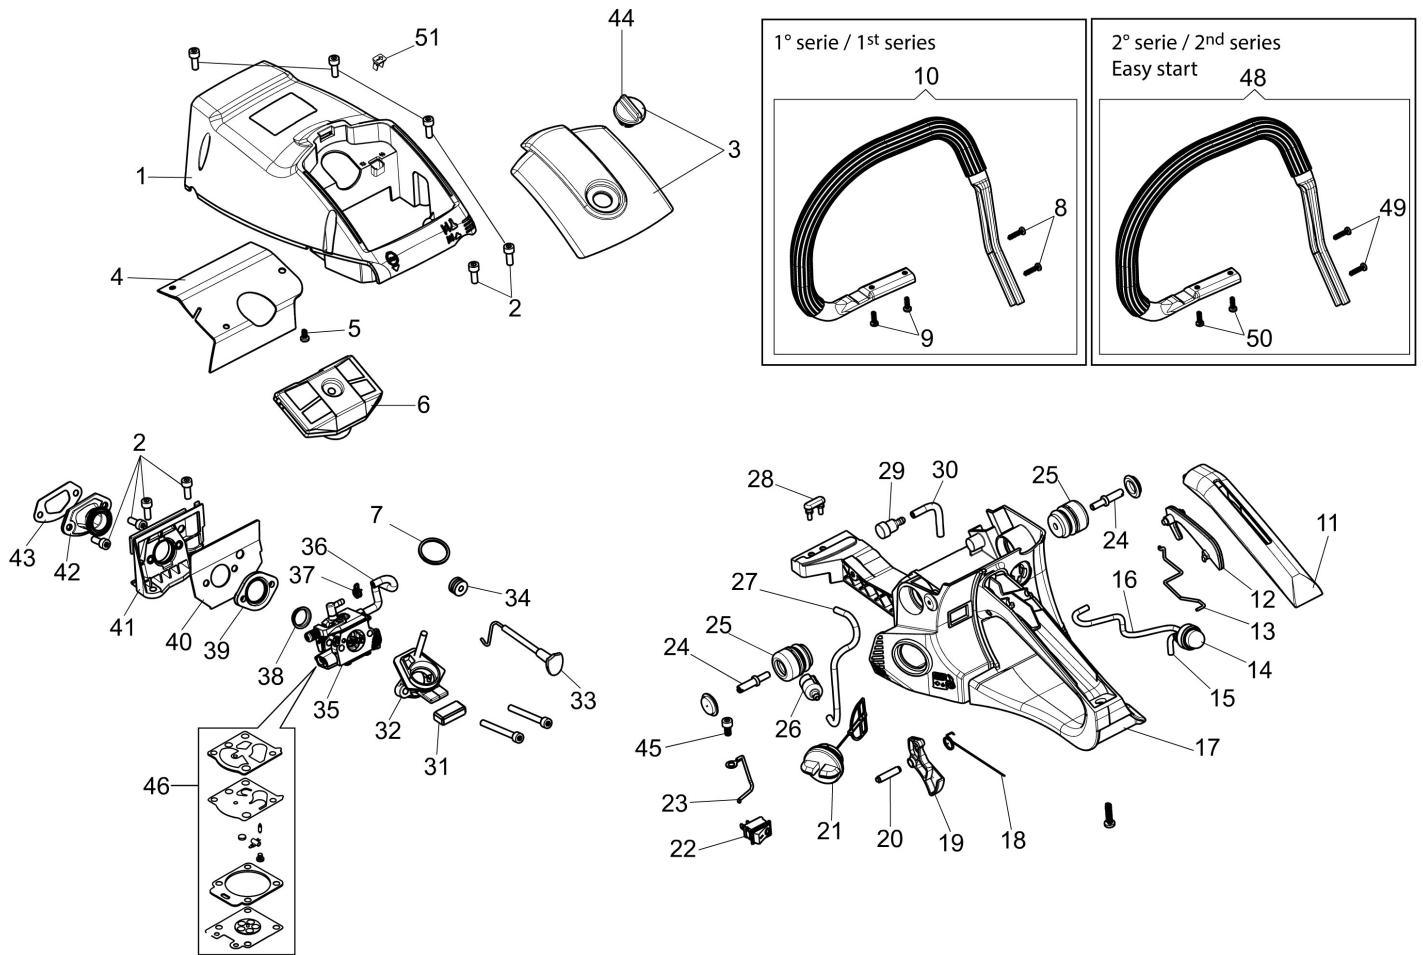

изображение Tank and air filter

Ref.Nu	Qty	Part number	Description	Validity from	Validity till	Notes	Bulletin
1	1	50310041CR	Cover				
2	9	3801083R	Screw				
3	1	50310262	Air filter cover				
4	1	50310170R	Deflector				
5	3	3960167R	Screw				
6	1	50310272AR	Air filter				
7	1	50310155R	Gasket				
8	2	3960164R	Screw				
9	2	3960165R	Screw				
10	1	50312092R	Handle				
11	1	50310089AR	Cover				
12	1	50310090CR	Lever				
13	1	50310088R	Throttle rod				
14	1	2318817R	Air purge				
15	1	50310203R	Tube				
16	1	50310202R	Tube				
17	1	50310316R	Tank assy				
18	1	50310091R	Spring				
19	1	50310092AR	Throttle lever				
20	1	3022039R	Locking sleeve				
21	1	50310165AR	Tank cap				
22	1	50310143AR	Switch				
23	1	50310144R	Cable				
24	2	50310087R	Special screw				
25	2	50310139R	AV-mount				
26	1	094600450R	Fuel filter				
27	1	50310337	Fuel line				
28	1	50310140R	AV-mount				
29	1	61070011AR	Breather valve				
30	1	61370552R	Tube				
31	1	50310047R	Filter support				
32	1	50310319R	Air filter support		SN 7719290000 -		BT4-126-11/20
32	1	50310319R	Air filter support	SN 7719290001 - 8379011028			BT4-126-11/20
33	1	50310042AR	Lever				
34	1	50310043R	Buffer				
35	1	2318659R	Carburetor WT-1212				
36	1	50310096R	Suction tube				
37	1	4098377R	Band				
38	1	50310050R	Ring				
39	1	50310051R	Flange				
40	1	50310052R	Gasket				
41	1	50310053R	Support				
42	1	50310008R	Manifold				
43	1	50310145R	Gasket