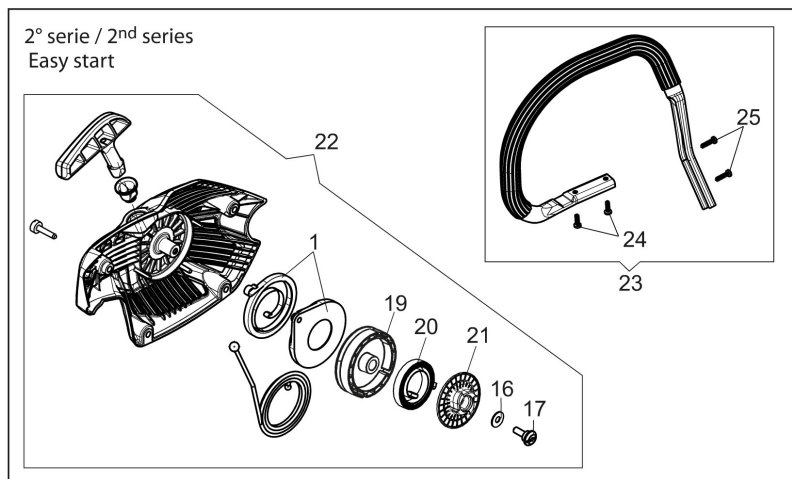

изображение Chain cover - Clutch

Ref.Nu	Qty	Part number	Description	Validity from	Validity till	Notes	Bulletin
1	1	50310017AR	Guard				
2	1	50310027R	Brake band				
3	1	50310263	Chain tensioner screw kit				
4	1	50310011AR	Plate				
5	1	50312037R	Chain cover assy				
6	1	50310004R	Clutch				
7	1	50310073R	Washer				
8	1	50310005R	Clutch drum			.325	
8	1	50310193R	Clutch drum			3/8	
9	1	3037041R	Thrust bearing				
10	1	50010148R	Nut				
11	1	50310389	Labels kit				

изображение Crankcase

Ref.Nu	Qty	Part number	Description	Validity from	Validity till	Notes	Bulletin
1	1	50312074R	Crankcase assy				
2	2	3034035R	Bearing				
3	1	50310109R	Gasket				
4	4	50310084R	AV-mount				
5	1	50310372AR	Suction tube		SN 8370290000		BT4-125-07/20
5	1	50310372AR	Suction tube	SN 8370290001			BT4-125-07/20
6	1	50310079R	Oil filter				
7	1	50310101R	Fitting				
8	1	50310321R	Gasket		SN 7719290000 - 8379011027		BT4-126-11/20
9	1	50310104R	AV-mount				
10	1	50310103R	AV-mount				
11	1	50312002R	Oil pump				
12	1	50310080R	Sponge				
13	1	50310077R	Hose				
14	1	50310071R	Oil pump cover				
15	1	50310072R	Worm gear				
16	1	50310164R	Guard				
17	2	50310112R	Stud				
18	1	50310074R	Plate				
19	1	50310085R	Spring				
20	1	50310075R	Guard				
21	1	50310142R	Spike				
22	1	50310166AR	Oil cap				
23	1	50092021R	Bar 18" - 46 cm			3/8	
23	1	50310234R	Bar 20 - cm 51			3/8	
23	1	50310214R	Bar 18 - cm 46			.325	
23	1	50310215R	Bar 20 - cm 51			.325	
24	1	30629502A	Efco chain .3/8" x .058" (1,5mm)				
24	1	30629503A	Efco chain .3/8" x .058" (1,5mm)				
24	1	30629514A	Efco chain .325" x .050" (1,3mm)				
24	1	30629513A	Efco chain .325" x .058" (1,5mm)				
25	1	50310169R	Washer				
26	1	3050053R	Seal ring				
27	1	3050054R	Seal ring				
28	1	50310375	Reed valve kit				
29	1	50310321R	Gasket	SN 7719290001 -			BT4-126-11/20
30	2	3891036R	Screw				
31	3	50310083R	Cap				