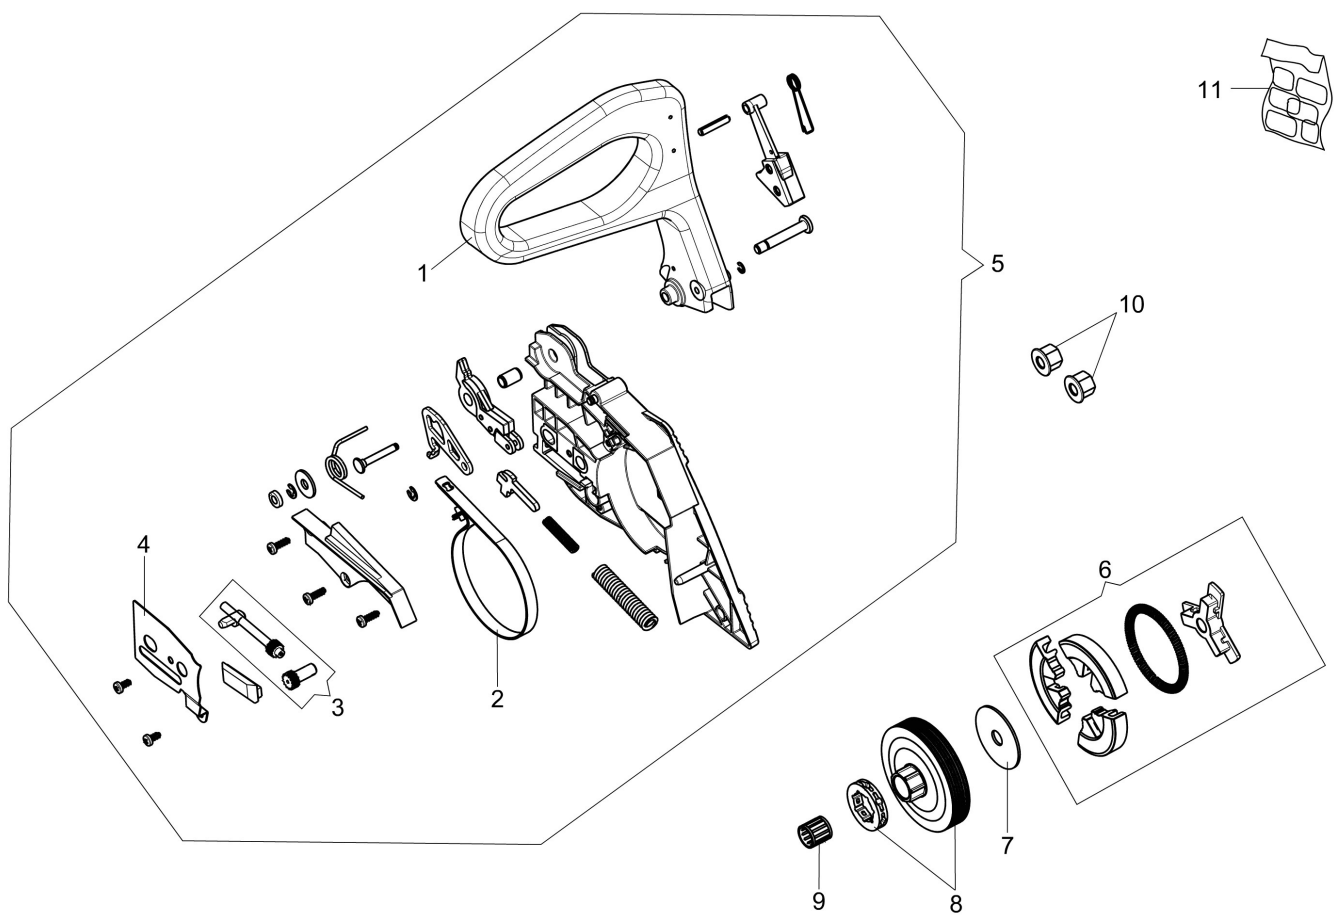

изображение Chain cover - Clutch

Ref.Nu	Qty	Part number	Description	Validity from	Validity till	Notes	Bulletin
1	1	50310017AR	Guard				
2	1	50310027R	Brake band				
3	1	50310263	Chain tensioner screw kit				
4	1	50310011AR	Plate				
5	1	50312037R	Chain cover assy				
6	1	50310004R	Clutch				
7	1	50310073R	Washer				
8	1	50310005R	Clutch drum			.325	
8	1	50310193R	Clutch drum			3/8	
9	1	3037041R	Thrust bearing				
10	1	50010148R	Nut				
11	1	50310389	Labels kit				

изображение Crankcase

Ref.Nu	Qty	Part number	Description	Validity from	Validity till	Notes	Bulletin
1	1	50312074R	Crankcase assy				
2	2	3034035R	Bearing				
3	1	50310109R	Gasket				
4	4	50310084R	AV-mount				
5	1	50310372AR	Suction tube		SN 8370290000		BT4-125-07/20
5	1	50310372AR	Suction tube	SN 8370290001			BT4-125-07/20
6	1	50310079R	Oil filter				
7	1	50310101R	Fitting				
8	1	50310321R	Gasket		SN 7719290000 - 8379011027		BT4-126-11/20
9	1	50310104R	AV-mount				
10	1	50310103R	AV-mount				
11	1	50312002R	Oil pump				
12	1	50310080R	Sponge				
13	1	50310077R	Hose				
14	1	50310071R	Oil pump cover				
15	1	50310072R	Worm gear				
16	1	50310164R	Guard				
17	2	50310112R	Stud				
18	1	50310074R	Plate				
19	1	50310085R	Spring				
20	1	50310075R	Guard				
21	1	50310142R	Spike				
22	1	50310166AR	Oil cap				
23	1	50092021R	Bar 18" - 46 cm			3/8	
23	1	50310234R	Bar 20 - cm 51			3/8	
23	1	50310214R	Bar 18 - cm 46			.325	
23	1	50310215R	Bar 20 - cm 51			.325	
24	1	30629502A	Efco chain .3/8" x .058" (1,5mm)				
24	1	30629503A	Efco chain .3/8" x .058" (1,5mm)				
24	1	30629514A	Efco chain .325" x .050" (1,3mm)				
24	1	30629513A	Efco chain .325" x .058" (1,5mm)				
25	1	50310169R	Washer				
26	1	3050053R	Seal ring				
27	1	3050054R	Seal ring				
28	1	50310375	Reed valve kit				
29	1	50310321R	Gasket	SN 7719290001 -			BT4-126-11/20
30	2	3891036R	Screw				
31	3	50310083R	Cap				