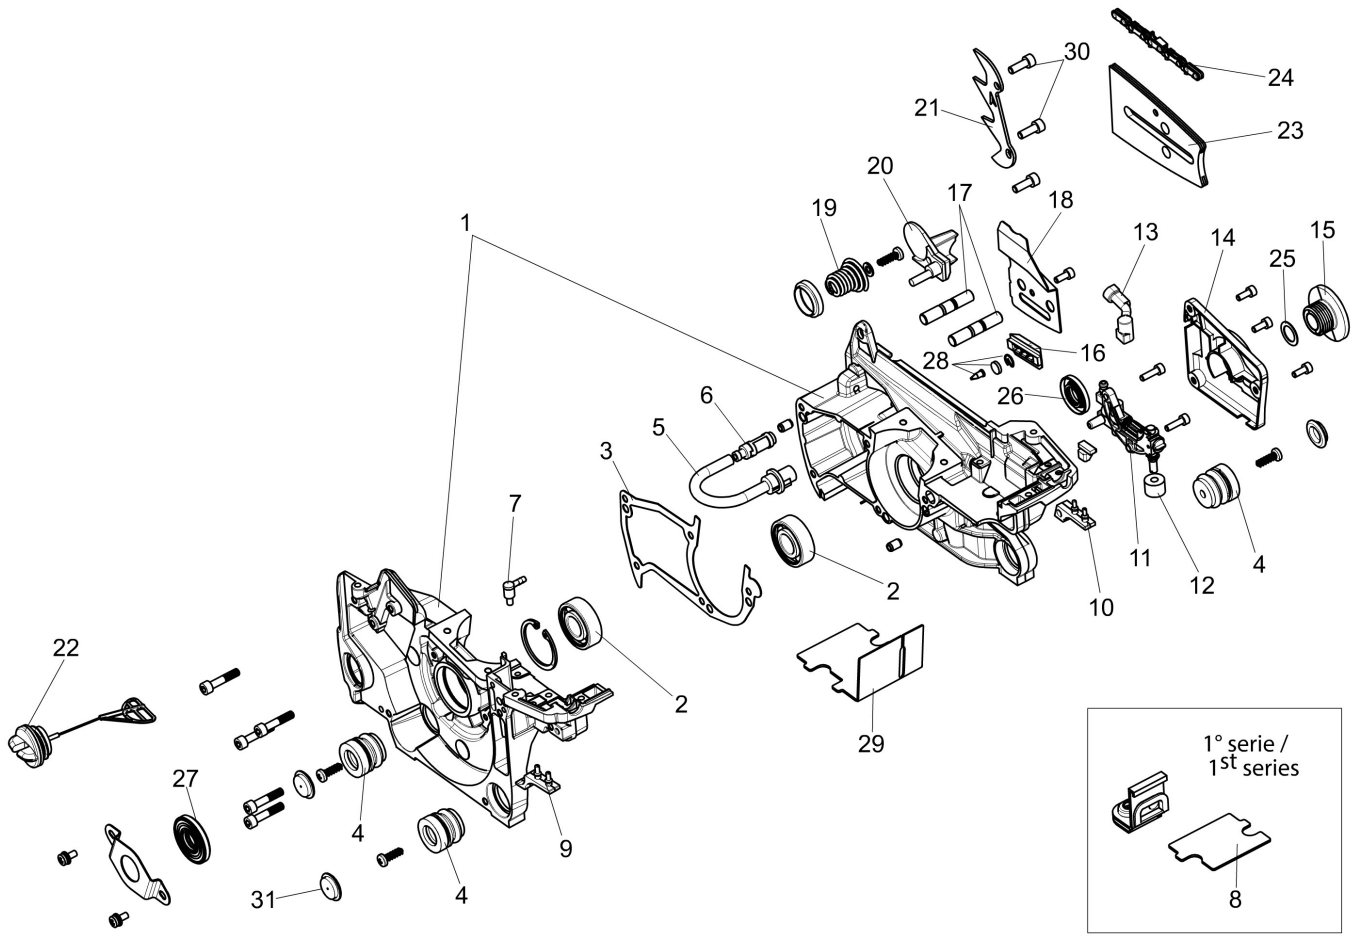

изображение Chain cover - Clutch

Ref.Nu	Qty	Part number	Description	Validity from	Validity till	Notes	Bulletin
1	1	50310017AR	Guard				
2	1	50310027R	Brake band				
3	1	50310263	Chain tensioner screw kit				
4	1	50310011AR	Plate				
5	1	50312037R	Chain cover assy				
6	1	50310004R	Clutch				
7	1	50310073R	Washer				
8	1	50310005R	Clutch drum			.325	
8	1	50310193R	Clutch drum			3/8	
9	1	3037041R	Thrust bearing				
10	1	50010148R	Nut				
11	1	50310389	Labels kit				

изображение Crankcase

Ref.Nu	Qty	Part number	Description	Validity from	Validity till	Notes	Bulletin
1	1	50312074R	Crankcase assy				
2	2	3034035R	Bearing				
3	1	50310109R	Gasket				
4	4	50310084R	AV-mount				
5	1	50310372AR	Suction tube		SN 8370290000		BT4-125-07/20
5	1	50310372AR	Suction tube	SN 8370290001			BT4-125-07/20
6	1	50310079R	Oil filter				
7	1	50310101R	Fitting				
8	1	50310321R	Gasket		SN 7719290000 - 8379011027		BT4-126-11/20
9	1	50310104R	AV-mount				
10	1	50310103R	AV-mount				
11	1	50312002R	Oil pump				
12	1	50310080R	Sponge				
13	1	50310077R	Hose				
14	1	50310071R	Oil pump cover				
15	1	50310072R	Worm gear				
16	1	50310164R	Guard				
17	2	50310112R	Stud				
18	1	50310074R	Plate				
19	1	50310085R	Spring				
20	1	50310075R	Guard				
21	1	50310142R	Spike				
22	1	50310166AR	Oil cap				
23	1	50092021R	Bar 18" - 46 cm			3/8	
23	1	50310234R	Bar 20 - cm 51			3/8	
23	1	50310214R	Bar 18 - cm 46			.325	
23	1	50310215R	Bar 20 - cm 51			.325	
24	1	30629502A	Efco chain .3/8" x .058" (1,5mm)				
24	1	30629503A	Efco chain .3/8" x .058" (1,5mm)				
24	1	30629514A	Efco chain .325" x .050" (1,3mm)				
24	1	30629513A	Efco chain .325" x .058" (1,5mm)				
25	1	50310169R	Washer				
26	1	3050053R	Seal ring				
27	1	3050054R	Seal ring				
28	1	50310375	Reed valve kit				
29	1	50310321R	Gasket	SN 7719290001 -			BT4-126-11/20
30	2	3891036R	Screw				
31	3	50310083R	Cap				