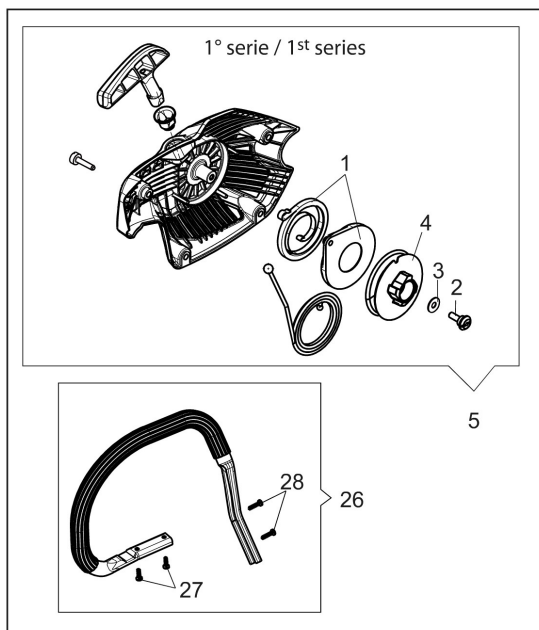

изображение Starter assy

Ref.Nu	Qty	Part number	Description	Validity from	Validity till	Notes	Bulletin
1	1	50310260	Kit spring				
2	1	3960162R	Screw				
3	1	50310033R	Washer				
4	1	50310030AR	Starter pulley				
5	1	50312035AR	Starter assy				BT4-130-08/22
6	1	2501011AR	Ignition coil				
7	2	3801086R	Screw				
8	1	50310063R	Wire				
9	1	50310009R	Flywheel				
10	1	3916009R	Washer				
11	1	3833080R	Washer				
16	1	094600054R	Washer				
17	1	3960164R	Screw				
12	1	004000142R	Nut				
19	1	50310368R	Pulley				
20	1	61450496R	Spring				
21	1	50310369AR	Sprocket				
22	1	50312083R	Starter assy				
23	1	50312092R	Handle				
24	1	3960165R	Screw				
25	1	3960164R	Screw				
26	1	50312092R	Handle				BT4-130-08/22
27	2	3960165R	Screw				
28	2	3960164R	Screw