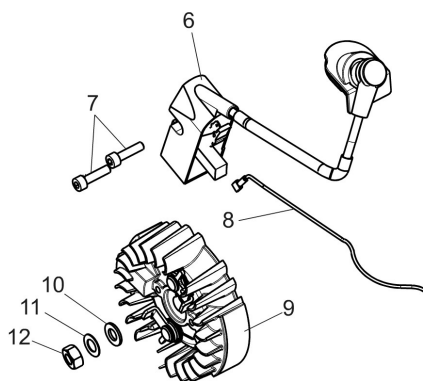

изображение Chain cover - Clutch

Ref.Nu	Qty	Part number	Description	Validity from	Validity till	Notes	Bulletin
1	1	50310017AR	Guard				
2	1	50310027R	Brake band				
3	1	50310263	Chain tensioner screw kit				
4	1	50310011AR	Plate				
5	1	50312037R	Chain cover assy				
6	1	50310004R	Clutch				
7	1	50310073R	Washer				
8	1	50310005R	Clutch drum			.325	
8	1	50310193R	Clutch drum			3/8	
9	1	3037041R	Thrust bearing				
10	1	50010148R	Nut				
11	1	50310389	Labels kit				

изображение Crankcase

Ref.Nu	Qty	Part number	Description	Validity from	Validity till	Notes	Bulletin
1	1	50312074R	Crankcase assy				
2	2	3034035R	Bearing				
3	1	50310109R	Gasket				
4	4	50310084R	AV-mount				
5	1	50310372AR	Suction tube		SN 8370290000		BT4-125-07/20
5	1	50310372AR	Suction tube	SN 8370290001			BT4-125-07/20
6	1	50310079R	Oil filter				
7	1	50310101R	Fitting				
8	1	50310321R	Gasket		SN 7719290000 - 8379011027		BT4-126-11/20
9	1	50310104R	AV-mount				
10	1	50310103R	AV-mount				
11	1	50312002R	Oil pump				
12	1	50310080R	Sponge				
13	1	50310077R	Hose				
14	1	50310071R	Oil pump cover				
15	1	50310072R	Worm gear				
16	1	50310164R	Guard				
17	2	50310112R	Stud				
18	1	50310074R	Plate				
19	1	50310085R	Spring				
20	1	50310075R	Guard				
21	1	50310142R	Spike				
22	1	50310166AR	Oil cap				
23	1	50092021R	Bar 18" - 46 cm			3/8	
23	1	50310234R	Bar 20 - cm 51			3/8	
23	1	50310214R	Bar 18 - cm 46			.325	
23	1	50310215R	Bar 20 - cm 51			.325	
24	1	30629502A	Efco chain .3/8" x .058" (1,5mm)				
24	1	30629503A	Efco chain .3/8" x .058" (1,5mm)				
24	1	30629514A	Efco chain .325" x .050" (1,3mm)				
24	1	30629513A	Efco chain .325" x .058" (1,5mm)				
25	1	50310169R	Washer				
26	1	3050053R	Seal ring				
27	1	3050054R	Seal ring				
28	1	50310375	Reed valve kit				
29	1	50310321R	Gasket	SN 7719290001 -			BT4-126-11/20
30	2	3891036R	Screw				
31	3	50310083R	Cap				