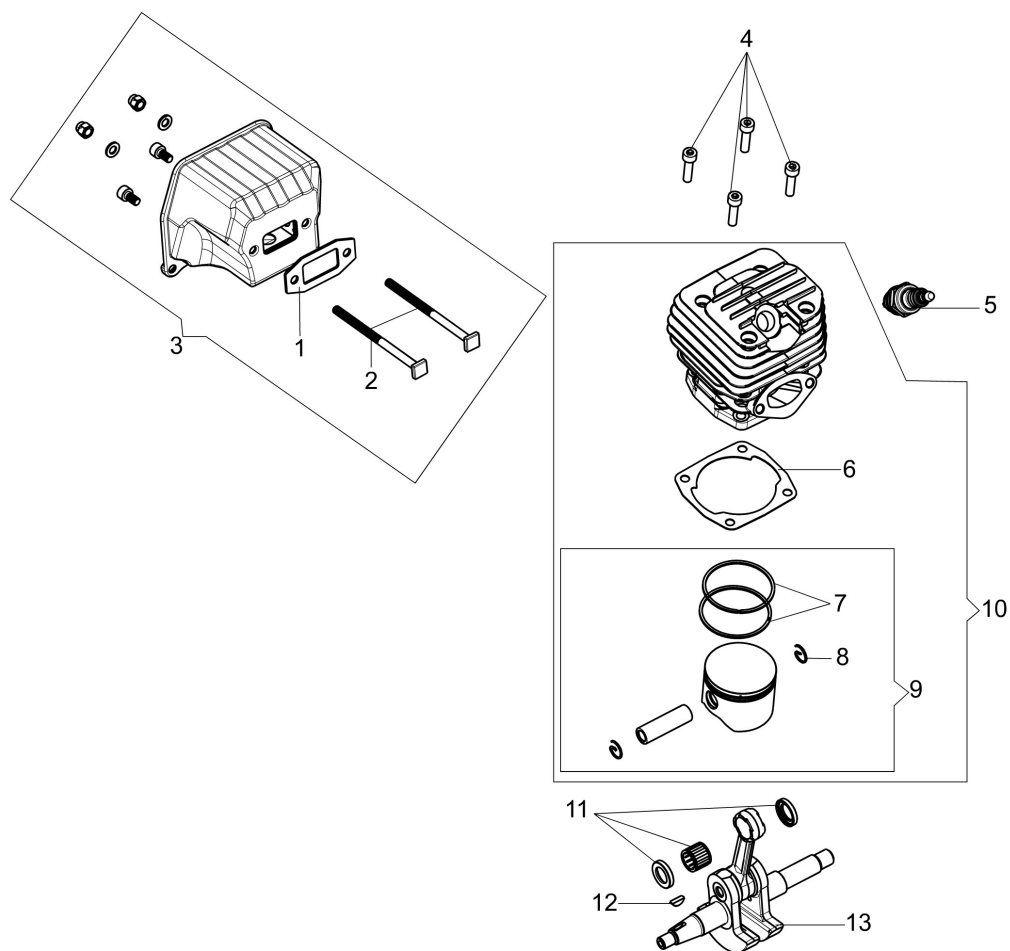

изображение Engine

Ref.Nu	Qty	Part number	Description	Validity from	Validity till	Notes	Bulletin
1	1	50310061R	Gasket				
2	2	50310060R	Screw				
3	1	50312008R	Muffler assy				
4	4	3801051R	Screw				
5	1	3055104R	Spark plug				
6	1	50310076AR	Gasket				
7	2	50310163R	Piston ring Ø45				
8	2	50310115R	Ring				
9	1	50312025R	Piston assy				
10	1	50310258A	Complete cylinder				
11	1	50310259	Set roller cage and washer				
12	1	50310118R	Key				
13	1	50310153R	Crankshaft