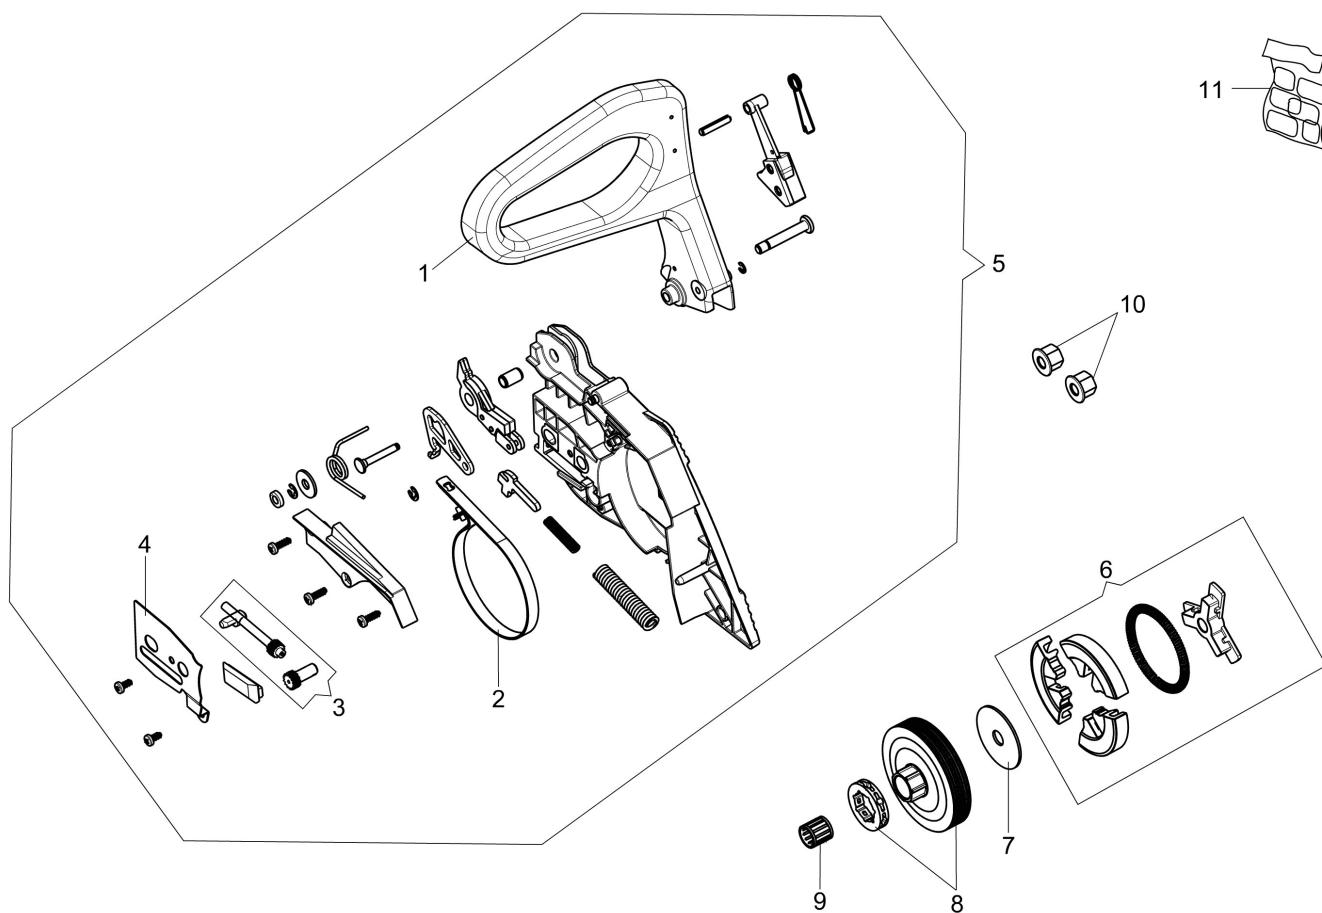

Ref.Nu	Qty	Part number	Description	Validity from	Validity till	Notes	Bulletin
1	1	50310061R	Gasket				
2	2	50310060R	Screw				
3	1	50312008R	Muffler assy				
4	4	3801051R	Screw				
5	1	3055104R	Spark plug				
6	1	50310076AR	Gasket				
7	2	50310163R	Piston ring Ø45				
8	2	50310115R	Ring				
9	1	50312025R	Piston assy				
10	1	50310258A	Complete cylinder				
11	1	50310259	Set roller cage and washer				
12	1	50310118R	Key				
13	1	50310153R	Crankshaft				

изображение Chain cover - Clutch

Ref.Nu	Qty	Part number	Description	Validity from	Validity till	Notes	Bulletin
1	1	50310017AR	Guard				
2	1	50310027R	Brake band				
3	1	50310263	Chain tensioner screw kit				
4	1	50310011AR	Plate				
5	1	50312037R	Chain cover assy				
6	1	50310004R	Clutch				
7	1	50310073R	Washer				
8	1	50310005R	Clutch drum			.325	
8	1	50310193R	Clutch drum			3/8	
9	1	3037041R	Thrust bearing				
10	1	50010148R	Nut				
11	1	50320034	Labels kit				