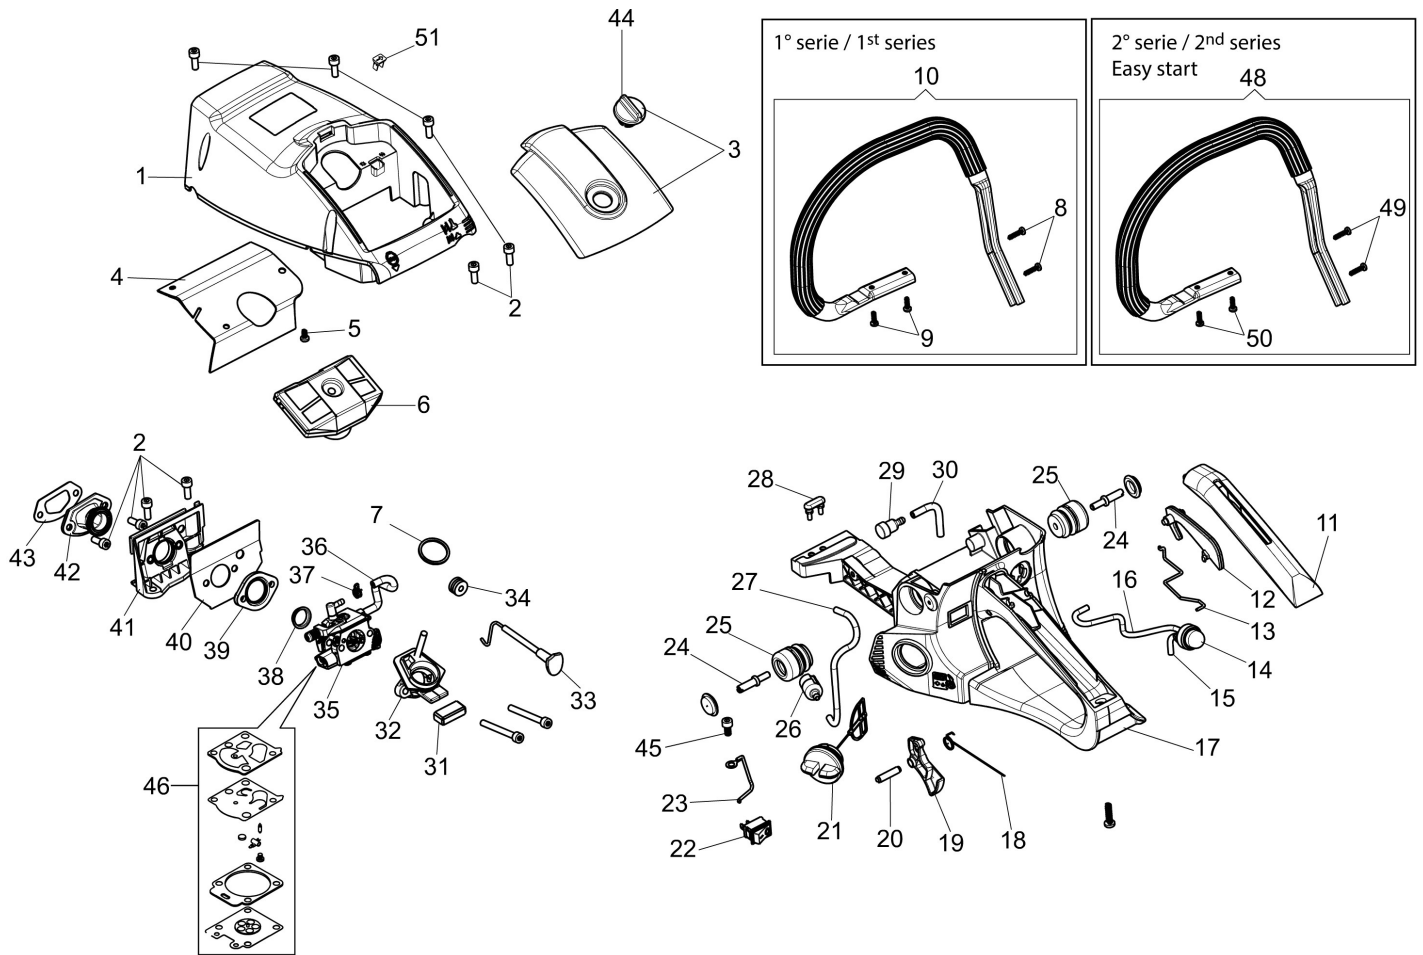

Ref.Nu	Qty	Part number	Description	Validity from	Validity till	Notes	Bulletin
1	1	50310061R	Gasket				
2	2	50310060R	Screw				
3	1	50312008R	Muffler assy				
4	4	3801051R	Screw				
5	1	3055104R	Spark plug				
6	1	50310076AR	Gasket				
7	2	50310163R	Piston ring Ø45				
8	2	50310115R	Ring				
9	1	50312025R	Piston assy				
10	1	50310258A	Complete cylinder				
11	1	50310259	Set roller cage and washer				
12	1	50310118R	Key				
13	1	50310153R	Crankshaft				

изображение Chain cover - Clutch

Ref.Nu	Qty	Part number	Description	Validity from	Validity till	Notes	Bulletin
1	1	50310017AR	Guard				
2	1	50310027R	Brake band				
3	1	50310263	Chain tensioner screw kit				
4	1	50310011AR	Plate				
5	1	50312037R	Chain cover assy				
6	1	50310004R	Clutch				
7	1	50310073R	Washer				
8	1	50310005R	Clutch drum			.325	
8	1	50310193R	Clutch drum			3/8	
9	1	3037041R	Thrust bearing				
10	1	50010148R	Nut				
11	1	50320034	Labels kit				