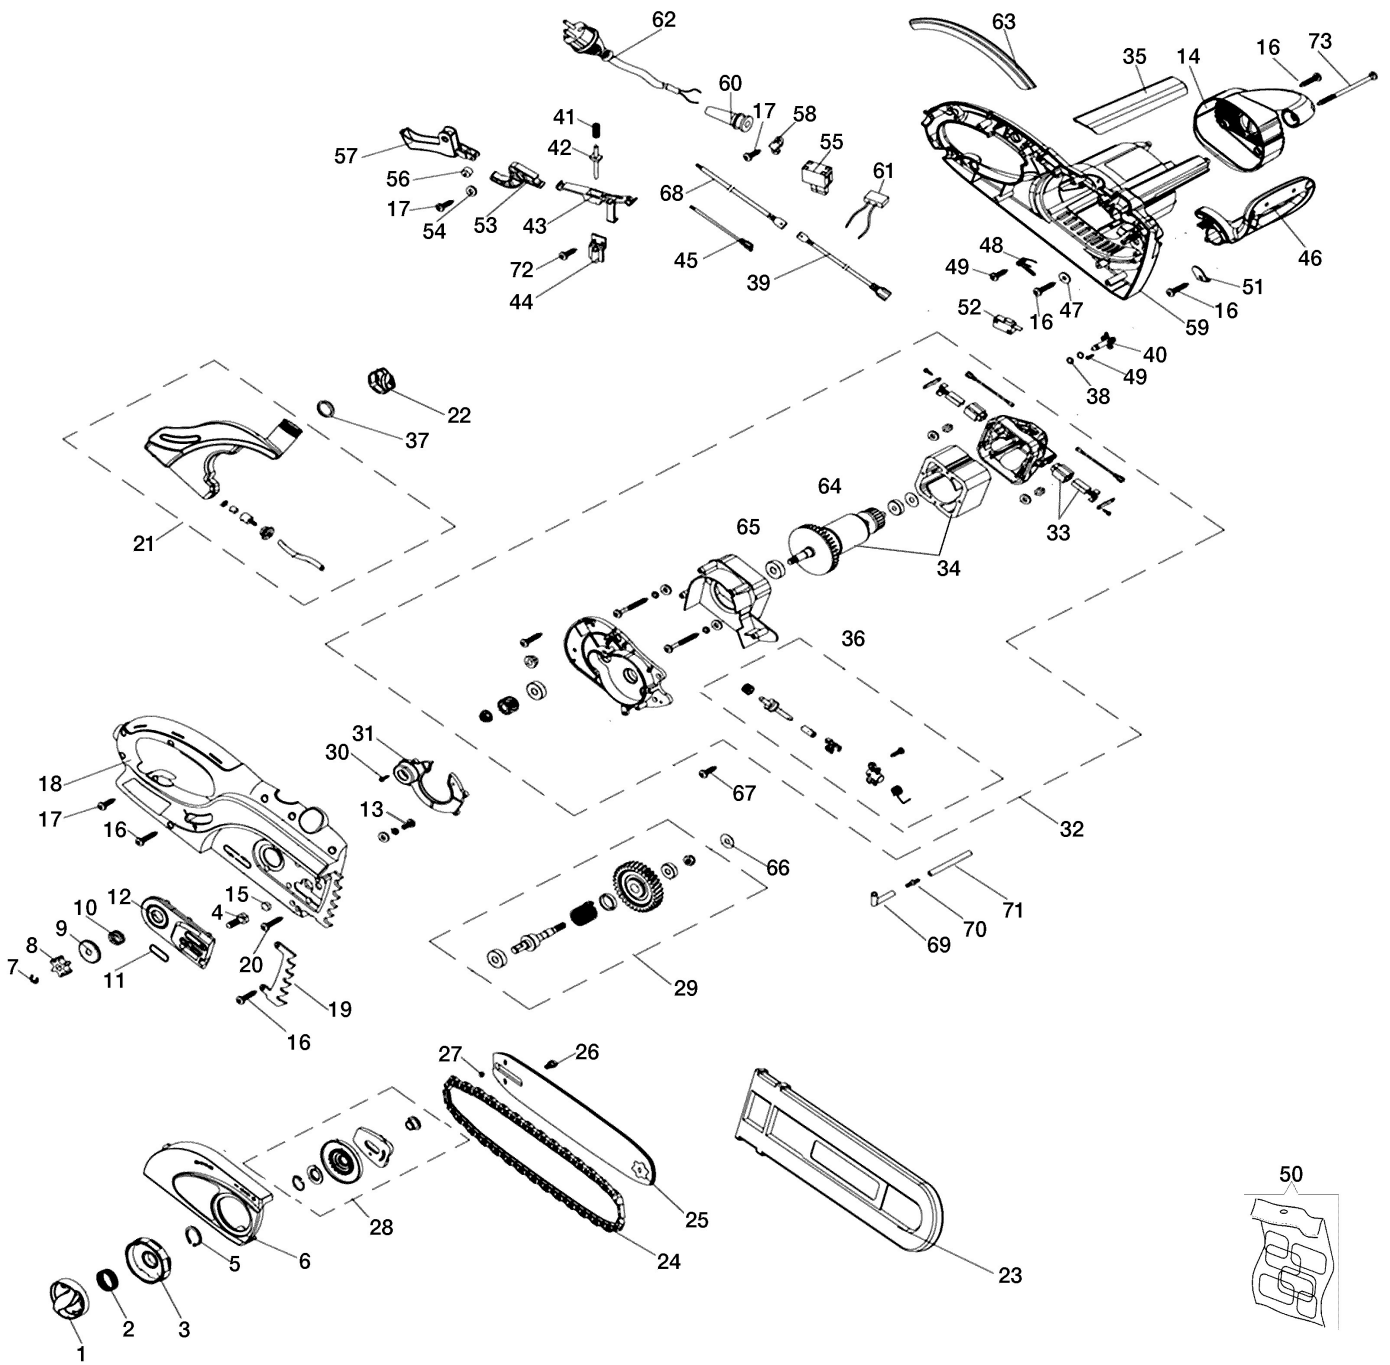

## изображение Complete illustrated parts list

Ref.Nu	Qty	Part number	Description	Validity from	Validity till	Notes	Bulletin
1	1	51030040	Knob				
2	1	YT000001	Spring				
3	1	51030039	Support				
4	1	YT000054	Screw				
5	1	YT000003	Ring				
6	1	51030038	Chain cover				
7	1	YT000004	Snap ring				
8	1	YT000005	Sprocket				
9	1	YT000006R	Oil seal				
10	1	YT000007	Spring				
11	1	YT000008	Oil seal				
12	1	YT000009	Support				
13	6	YT000010	Screw				
14	1	51030036	Cover				
15	1	YT000012	Buffer				
16	16	094600041AR	Screw				
17	4	3960061AR	Screw				
18	1	51030002	Right cover				
19	1	YT000015	Plate				
20	1	YT000016	Screw				
21	1	YT000017	Tank				
22	1	YT000289R	Tank cap				
23	1	1144043R	Bar cover - 40 cm				
24	1	30629528A	Efco chain .3/8" x .050" (1,3mm)				
25	1	50052019R	Bar 16" - 41 cm				
26	1	YT000020	Chain tensioner screw				
27	1	YT000019	Ring				
28	1	YT000021	Chain tensioner kit				
29	1	YT000022	Crankshaft set				
30	4	YT000023	Screw				
31	1	YT000024	Dust shield				
32	1	YT000025R	Electric motor				
33	2	51030147	Complete brush				
34	1	51030146	Stator kit				
35	1	51030041	Guard				
36	1	YT000029	Pump assy				
37	1	YT000055	Washer				
38	2	YT000031	Ring				
39	1	YT000032	Wire				
40	1	YT000033	Connector				
41	1	YT000034	Spring				
42	1	YT000035	Brake rod				
43	1	YT000036	Support				
44	1	YT000037	Governor				