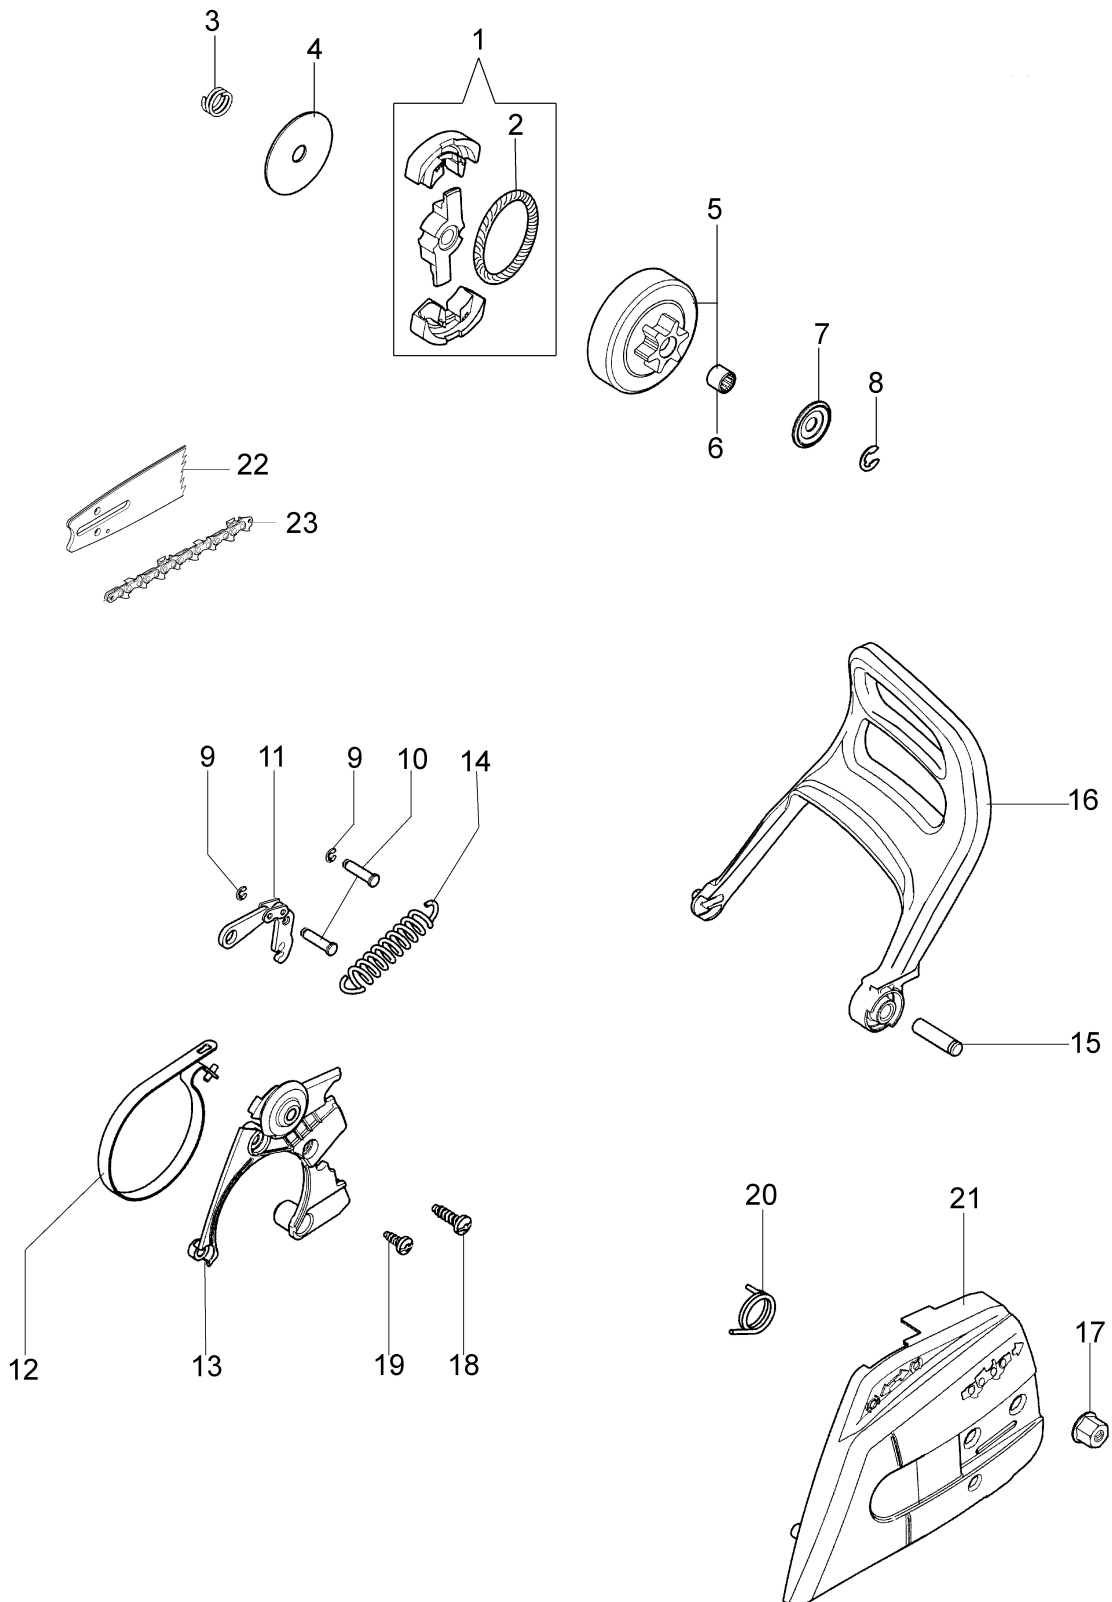

изображение Chain cover and clutch

Ref.Nu	Qty	Part number	Description	Validity from	Validity till	Notes	Bulletin
1	1	50240031R	Clutch				
2	1	50240032R	Spring				
3	1	50240054R	Spring				
4	1	50240059R	Spacer				
5	1	50240214R	Clutch drum 3/8				
6	1	3037024R	Bushing				
7	1	50240028R	Spacer				
8	1	3026007R	Ring				
9	2	3026003R	Ring				
10	2	097000106R	Plug				
11	1	097000146	Lever				
12	1	50240037R	Brake band				
13	1	50240044R	Guard				
14	1	095000219AR	Spring				
15	1	50050066R	Plug				
16	1	50240040R	Guard				
17	2	50010148R	Nut				
18	1	3960099R	Screw				
19	1	3960070AR	Screw				
20	1	50240048R	Spring				
21	1	50240063R	Chain cover				
22	1	50030233R	Bar 12" - 30 cm				
22	1	50030212R	Bar 14" - 35 cm				
23	1	30629522A	Efco chain .3/8" x .050" (1,3mm)				
23	1	30629526A	Efco chain .3/8" x .050" (1,3mm)