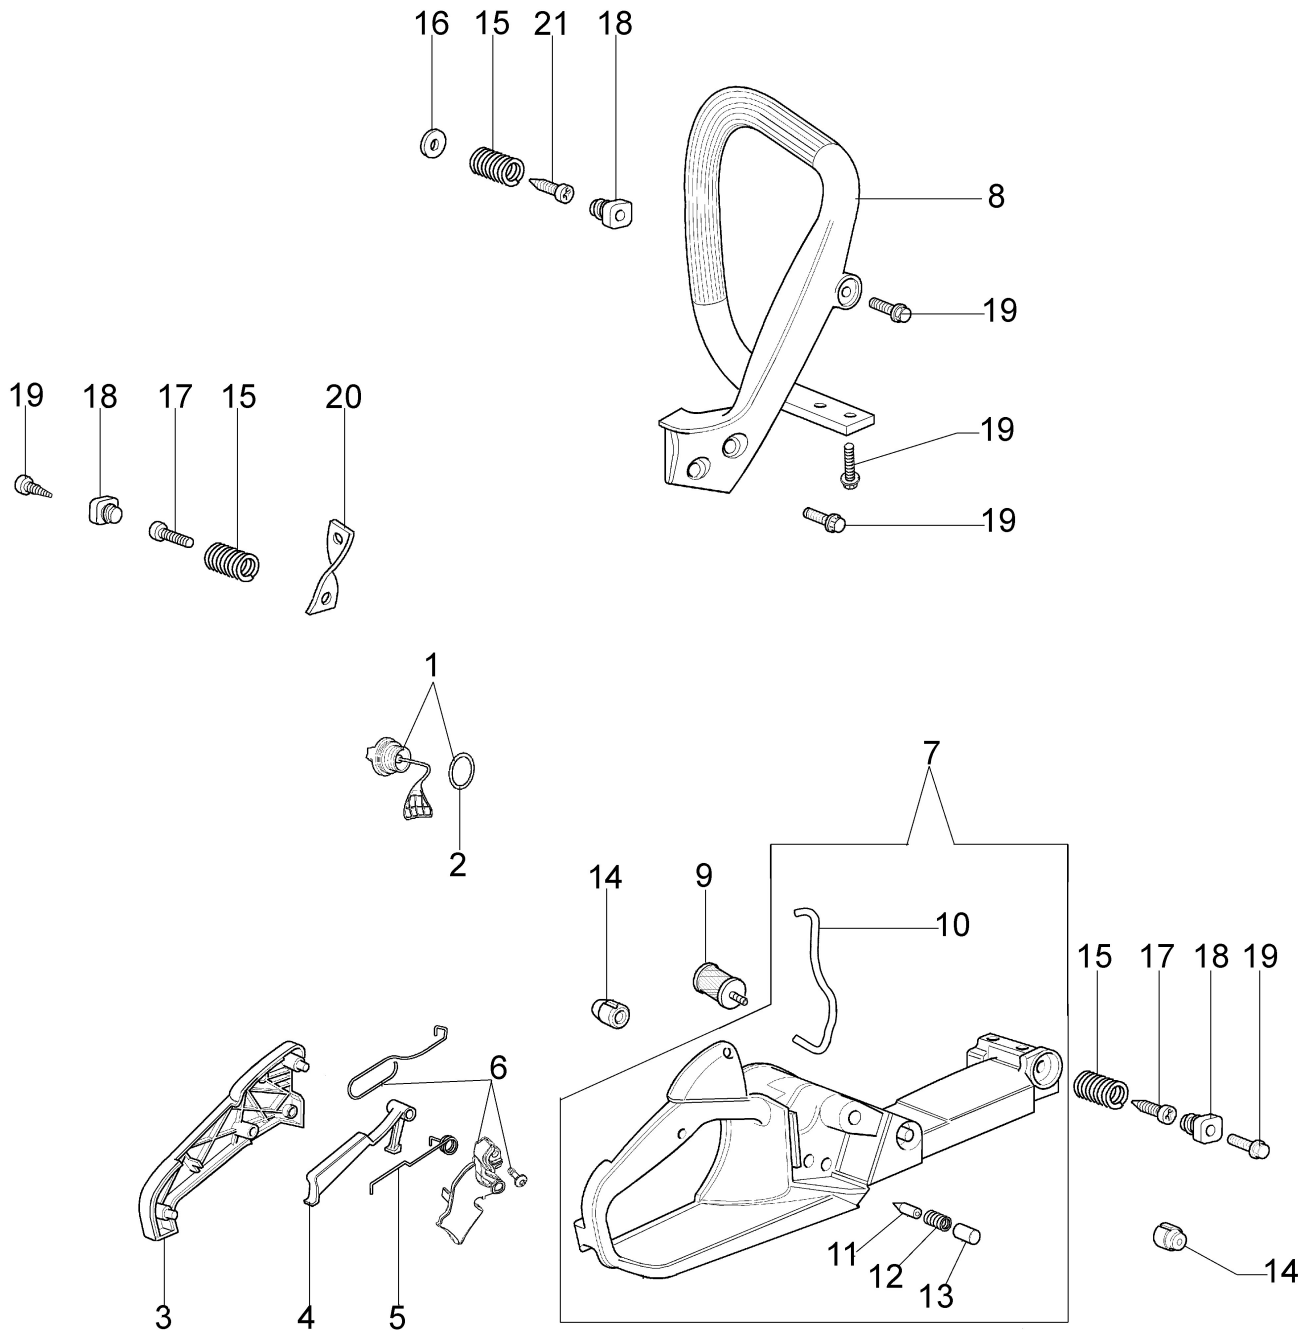

изображение Engine

Ref.Nu	Qty	Part number	Description	Validity from	Validity till	Notes	Bulletin
1	1	50050010R	Manifold				
2	1	094600103R	Band				
3	4	3891010R	Screw				
4	4	006000315R	Washer				
5	1	50230060R	Flange				
6	1	50230012R	Decompressor				
7	1	50170027R	Muffler				
8	3	3860117R	Screw				
9	2	004900061R	Ring				
10	1	50230011R	Piston pin				
11	2	50070128R	Piston ring Ø42				
12	1	50232010	Piston assy Ø42				
13	1	50272004R	Seal ring				
14	2	094000006R	Bearing				
15	1	3050024AR	Seal ring				
16	2	50110043AR	Spacer				
17	1	50110044R	Bearing				
18	1	50230082R	Crankshaft				
19	1	50050016CR	Cover				
20	4	3801051R	Screw				
21	1	50232020R	Short block				
22	1	50170031R	Gasket				
23	1	50232023	Complete cylinder Ø42				
24	1	3055120R	Spark plug				

изображение Tank and handle

Ref.Nu	Qty	Part number	Description	Validity from	Validity till	Notes	Bulletin
1	1	50052005R	Tank cap				
2	1	3049047R	O-ring				
3	1	50170024R	Cover				
4	1	50050096AR	Lever				
5	1	097000028R	Spring				
6	1	50170249A	Throttle kit				
7	1	50172007AR	Tank				
8	1	50170026R	Handle				
9	1	094600450R	Fuel filter				
10	1	3073015AR	Tube				
11	1	094500577AR	Breather valve				
12	1	094500575R	Spring				
13	1	50050071R	Breather valve				
14	2	50010061R	AV-mount				
15	3	50050047AR	Spring				
16	1	3918010R	Washer				
17	2	3960115R	Screw				
18	3	50170034R	Support				
19	7	3960099R	Screw				
20	1	50050123BR	Strap				
21	1	3960073R	Screw				