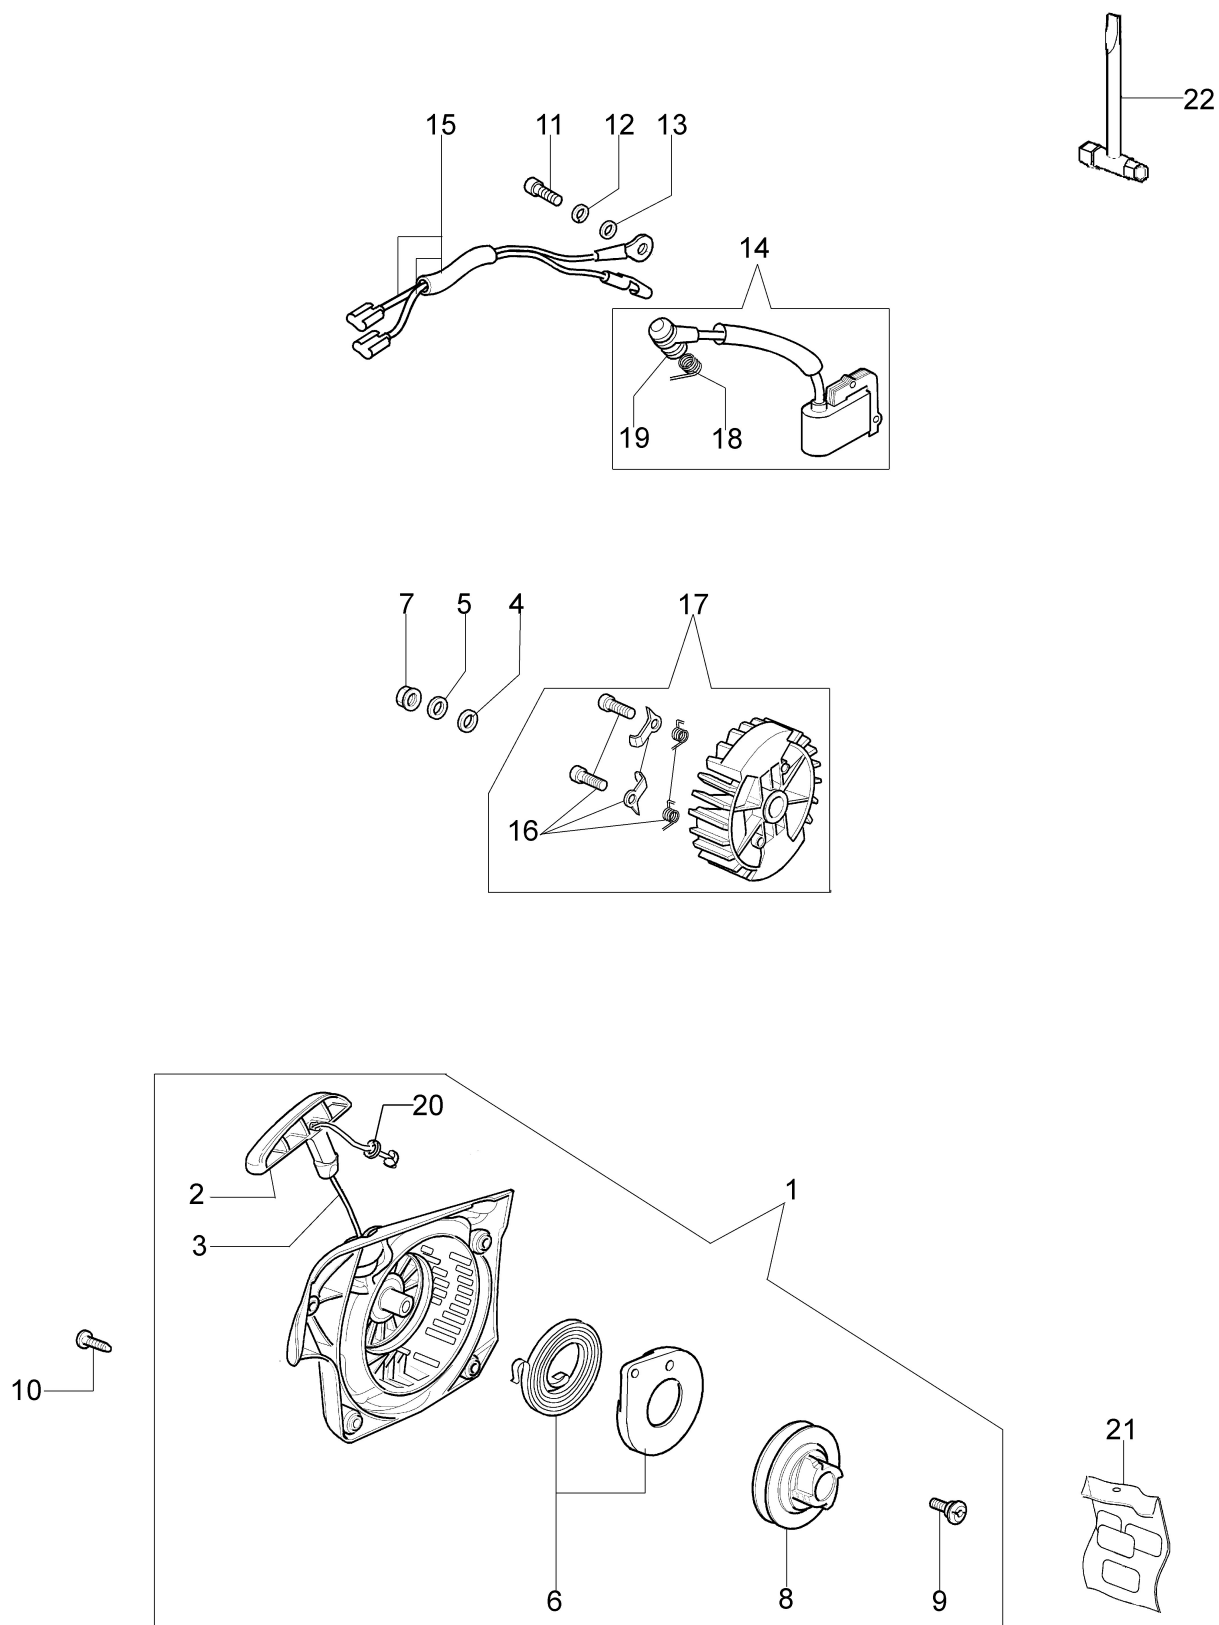

изображение Engine

Ref.Nu	Qty	Part number	Description	Validity from	Validity till	Notes	Bulletin
1	1	50050010R	Manifold				
2	1	094600103R	Band				
3	4	3891010R	Screw				
4	4	006000315R	Washer				
5	1	50230060R	Flange				
6	1	50230012R	Decompressor				
7	1	50170027R	Muffler				
8	3	3860117R	Screw				
9	2	004900061R	Ring				
10	1	50230011R	Piston pin				
11	2	50070128R	Piston ring Ø42				
12	1	50232010	Piston assy Ø42				
13	1	50272004R	Seal ring				
14	2	094000006R	Bearing				
15	1	3050024AR	Seal ring				
16	2	50110043AR	Spacer				
17	1	50110044R	Bearing				
18	1	50230082R	Crankshaft				
19	1	50050016CR	Cover				
20	4	3801051R	Screw				
21	1	50232020R	Short block				
22	1	50170031R	Gasket				
23	1	50232023	Complete cylinder Ø42				
24	1	3055120R	Spark plug				

изображение Tank and handle

Ref.Nu	Qty	Part number	Description	Validity from	Validity till	Notes	Bulletin
1	1	50052005R	Tank cap				
2	1	3049047R	O-ring				
3	1	50170024R	Cover				
4	1	50050096AR	Lever				
5	1	097000028R	Spring				
6	1	50170249A	Throttle kit				
7	1	50172007AR	Tank				
8	1	50170026R	Handle				
9	1	094600450R	Fuel filter				
10	1	3073015AR	Tube				
11	1	094500577AR	Breather valve				
12	1	094500575R	Spring				
13	1	50050071R	Breather valve				
14	2	50010061R	AV-mount				
15	3	50050047AR	Spring				
16	1	3918010R	Washer				
17	2	3960115R	Screw				
18	3	50170034R	Support				
19	7	3960099R	Screw				
20	1	50050123BR	Strap				
21	1	3960073R	Screw				