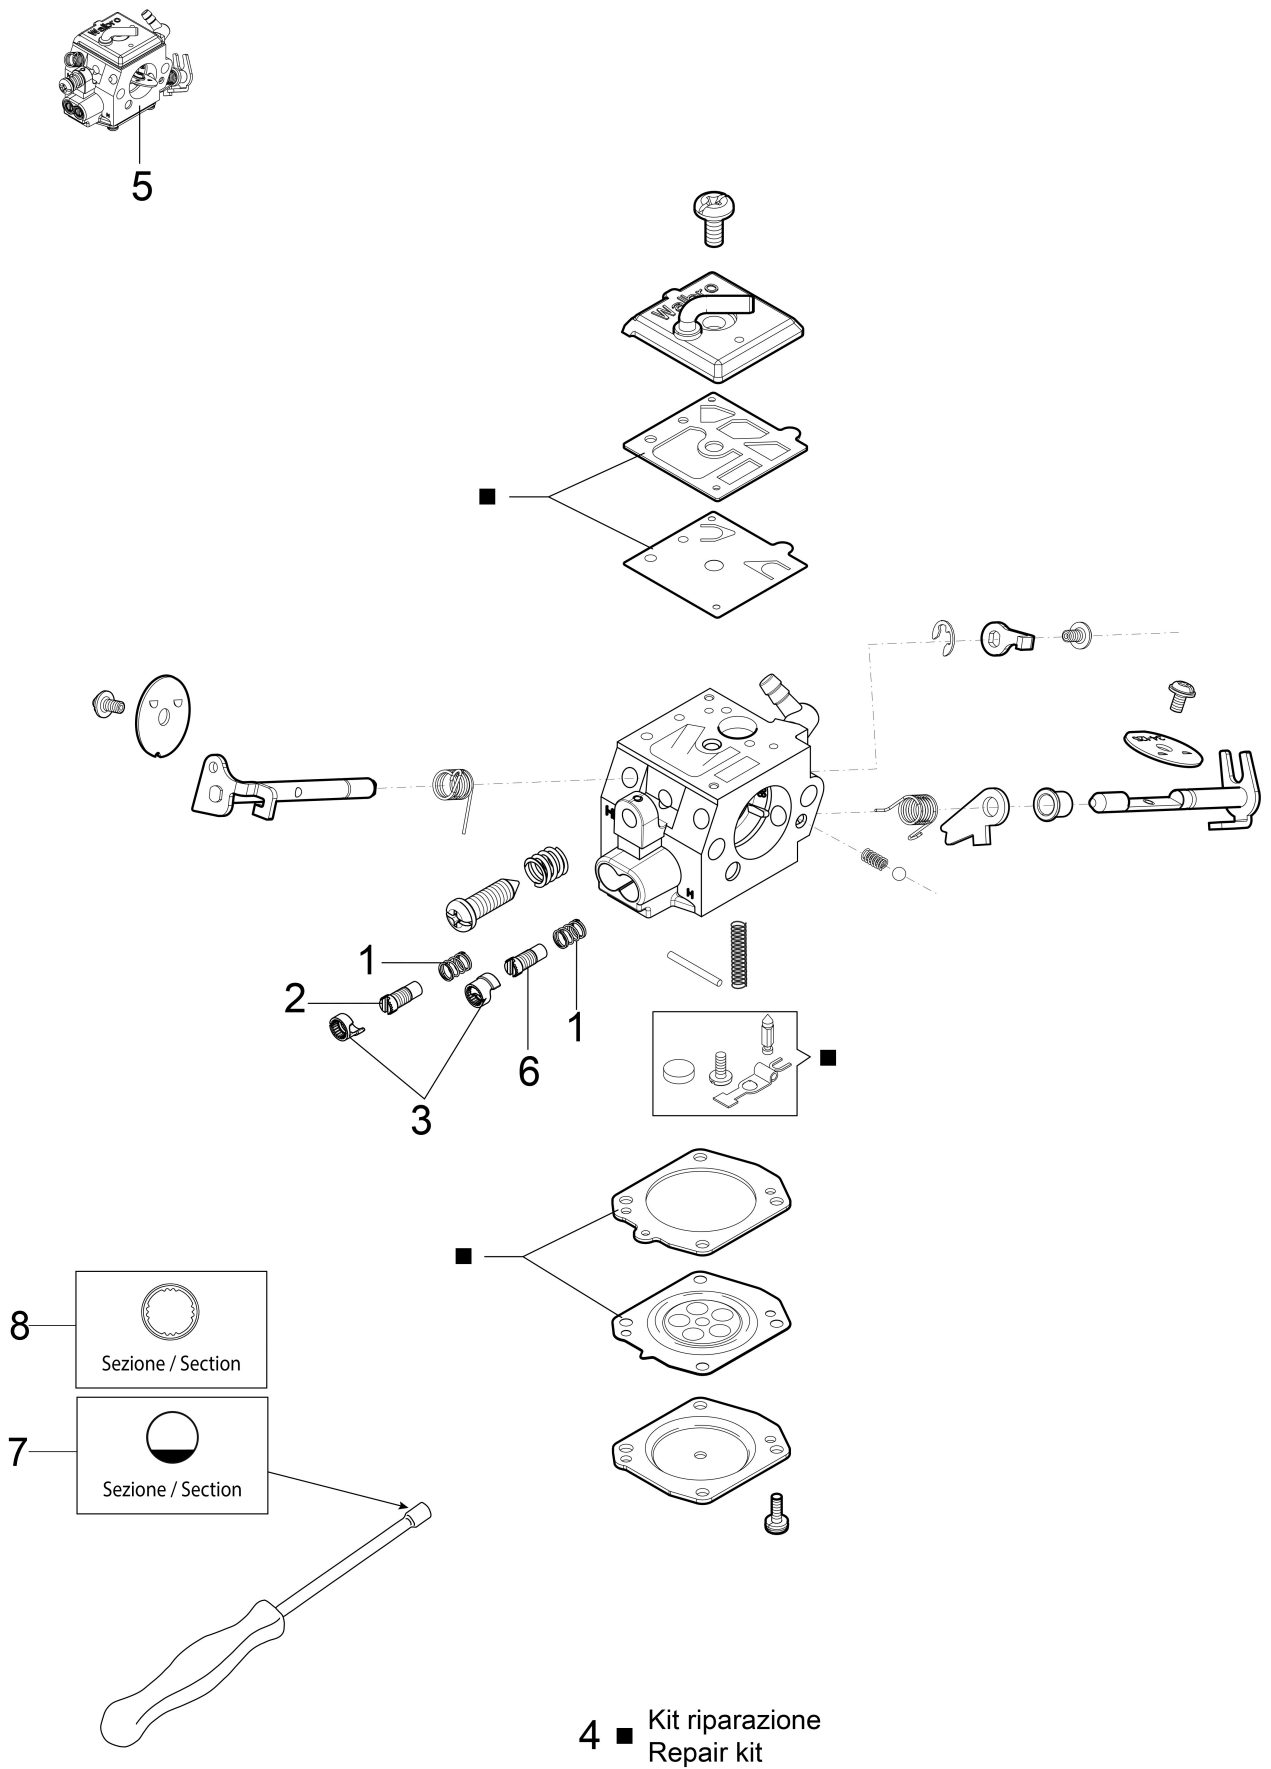

изображение Carburettor HD-57 (EURO 1 - 5)

Ref.Nu	Qty	Part number	Description	Validity from	Validity till	Notes	Bulletin
1	2	2318107	Spring				
2	1	2318108	Adjust. screw MIN				
3	1	2318106	Cap				
4	1	2318669R	Repair kit				
5	1	2318061R	Carburetor HD-57				
6	1	2318109	Adjust. screw MAX				
7	1	3055142R	Special screwdriver				
8	1	2304001R	Special screwdriver KNURL-STYLE				EI02-02_22