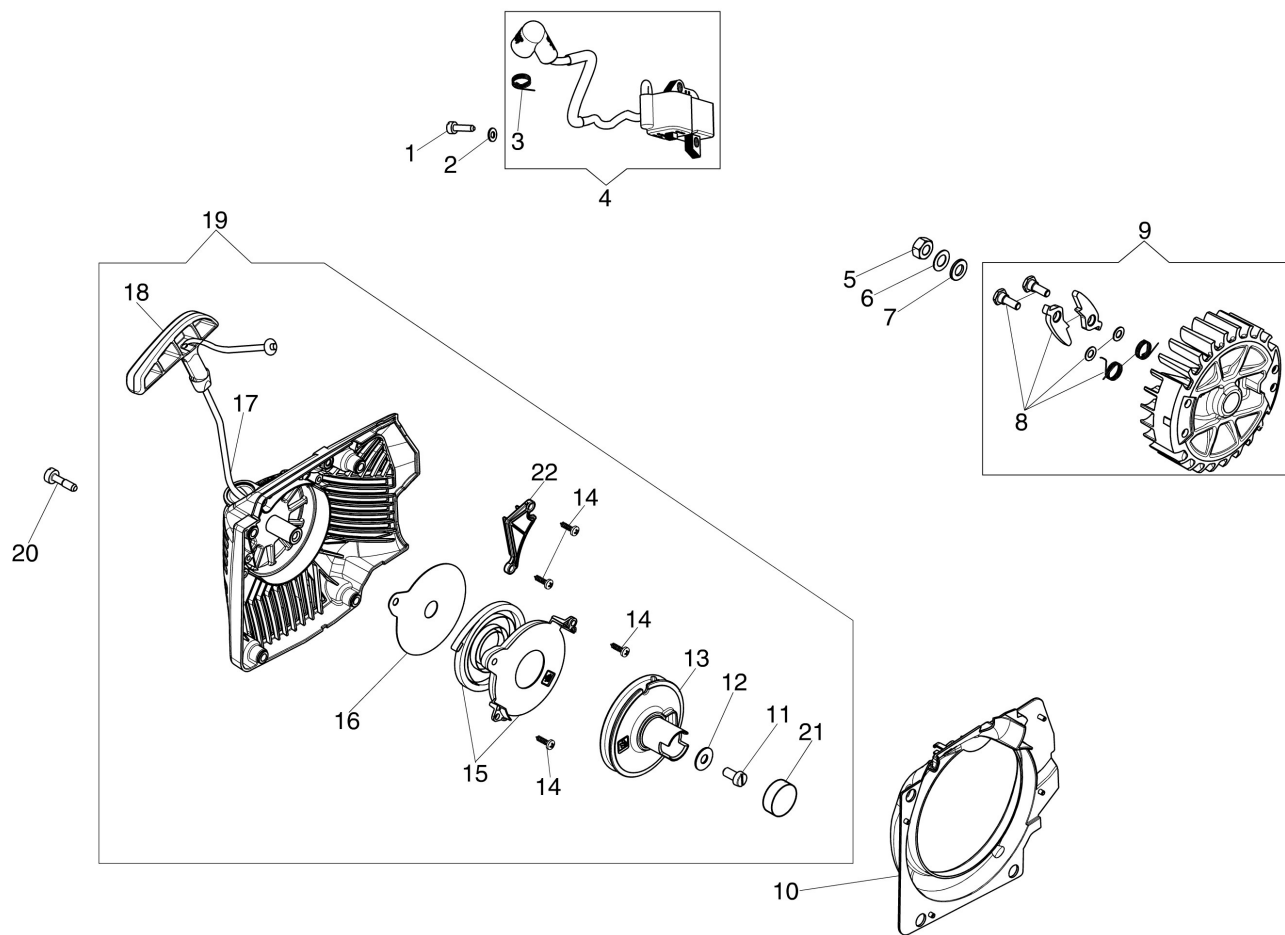

Carburettor HD-57 (EURO 1 - 5)

изображение Engine

Ref.Nu	Qty	Part number	Description	Validity from	Validity till	Notes	Bulletin
1	1	3055118R	Spark plug				
2	4	3833076R	Washer				
3	4	3891086R	Screw				
4	1	50250178R	Decompressor				
5	1	50250020R	Manifold				
6	1	097000059A	Spring	03/2012			
6	1	50200015AR	Band		02/2012		
7	1	50010046DR	Gasket				
8	1	007201313R	Seal ring				
9	1	3034012R	Bearing				
10	1	50250001AR	Crankshaft				
11	1	3037014R	Bearing				
12	1	50250062R	Washer				
13	1	3035026R	Bearing				
14	1	50250063R	Clutch				
15	1	50252015	Gasket set				
16	3	50250089R	Spring				
17	1	3037035R	Thrust bearing				
18	1	50252016	Clutch drum				
19	1	006100730R	Ring				
20	1	50250066R	Spacer				
21	1	3026009R	Ring				
22	2	3123005R	Piston ring Ø48				
23	2	007201198R	Ring				
24	1	50010031R	Piston pin				
25	1	50252010	Piston assy				
26	1	50252011A	Complete cylinder				
27	2	3891038R	Screw				
28	2	3891036R	Screw				
29	4	3860136R	Screw				
30	1	50250152R	Deflector				
31	1	50140120	Gasket				
32	1	50250075BR	Complete muffler				
33	1	50250081R	Gasket				
34	1	50250079R	Deflector				
35	1	50250158AR	Muffler				

Ref.Nu	Qty	Part number	Description	Validity from	Validity till	Notes	Bulletin
1	1	099900090R	Ring				
2	1	50340266R	Cap			rosso/red	
3	1	50250086R	Throttle cable				
4	2	52010066R	AV-mount				
5	2	3891036R	Screw				
6	2	50010061R	AV-mount				
7	1	50250103R	Cam				
8	1	50250123R	Throttle lever				
9	1	50250122R	Spring				
10	1	50250124R	Lever				
11	1	50250024R	Cover				
12	3	3960032R	Screw				
13	1	50252031CR	Tank				
14	1	50250148R	Tube				
15	1	4098377R	Band				
16	1	50010218R	Fuel filter				
17	2	50250032R	AV-mount				
18	1	50250165AR	Handle				
19	1	099900083BR	Breather valve				
20	2	3891036R	Screw				
21	1	50250025R	Guard				
22	5	3893001R	Screw				