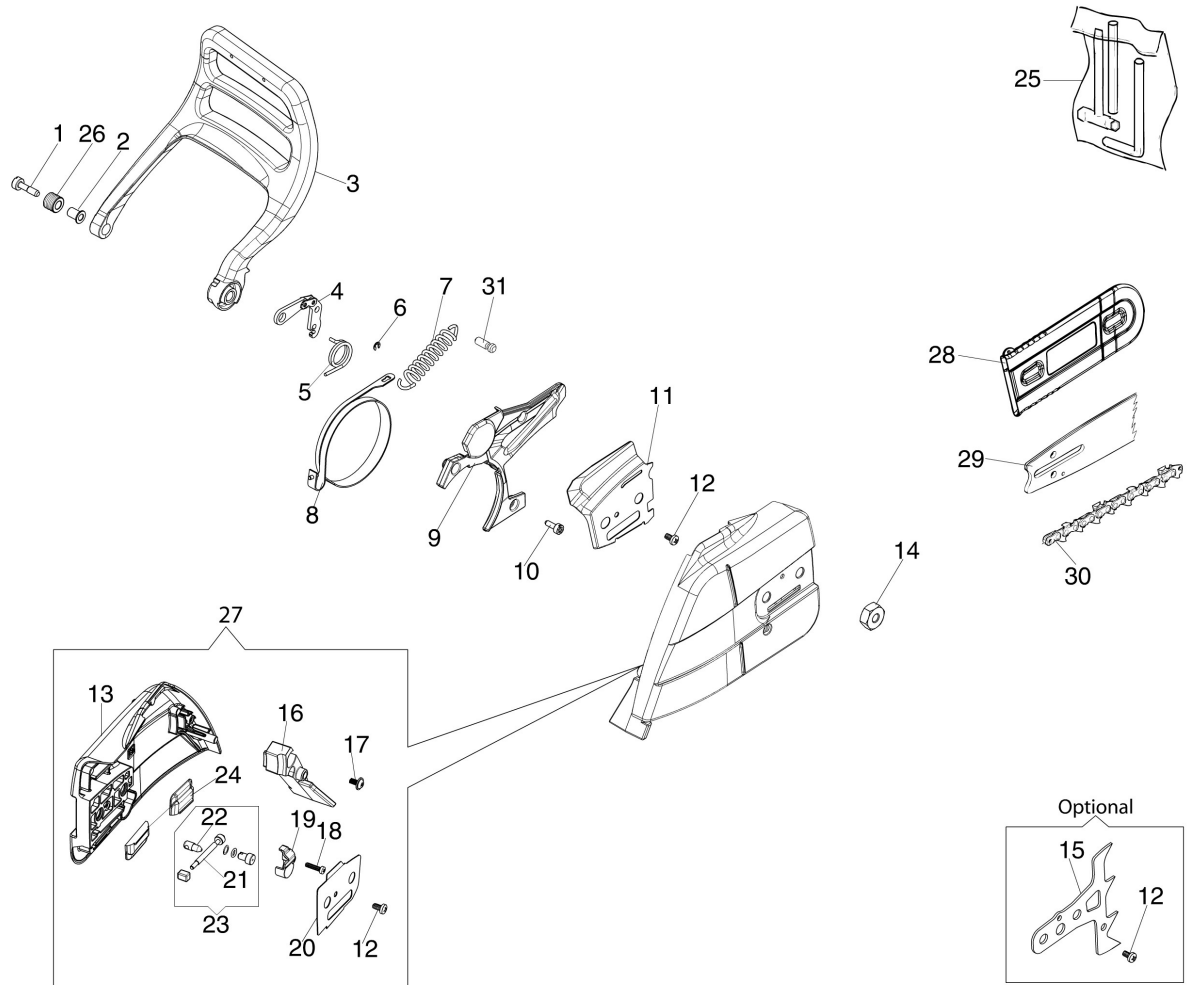

Ref.Nu	Qty	Part number	Description	Validity from	Validity till	Notes	Bulletin
1	1	099900090R	Ring				
2	1	50340266R	Cap			rosso/red	
3	1	50250086R	Throttle cable				
4	2	52010066R	AV-mount				
5	2	3891036R	Screw				
6	2	50010061R	AV-mount				
7	1	50250103R	Cam				
8	1	50250123R	Throttle lever				
9	1	50250122R	Spring				
10	1	50250124R	Lever				
11	1	50250024R	Cover				
12	3	3960032R	Screw				
13	1	50252031CR	Tank				
14	1	50250148R	Tube				
15	1	4098377R	Band				
16	1	50010218R	Fuel filter				
17	2	50250032R	AV-mount				
18	1	50250165AR	Handle				
19	1	099900083BR	Breather valve				
20	2	3891036R	Screw				
21	1	50250025R	Guard				
22	5	3893001R	Screw				