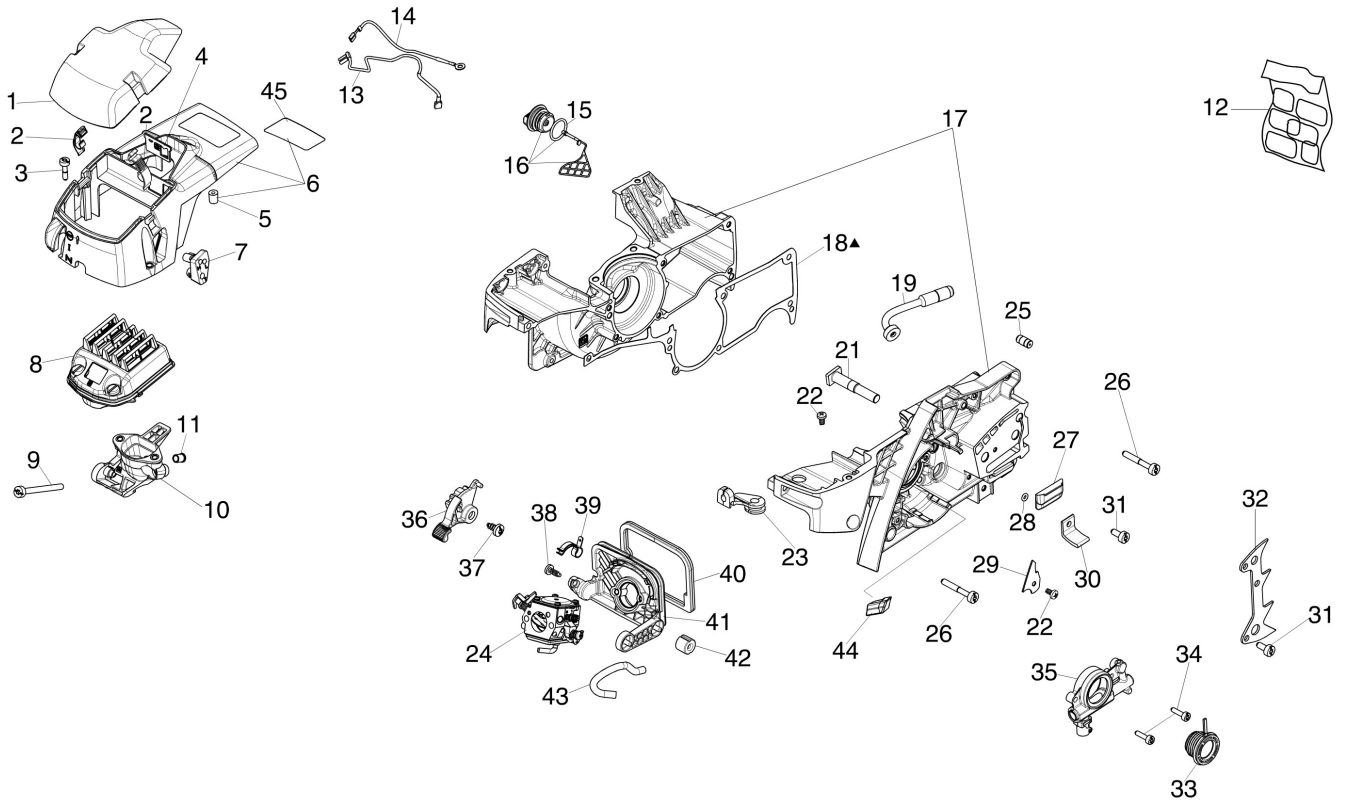

изображение Crankcase and air filter

Ref.Nu	Qty	Part number	Description	Validity from	Validity till	Notes	Bulletin
1	1	50250131R	Filter cover				
2	2	50250151R	Clip				
3	2	3891046R	Screw				
4	2	50250069R	Deflector				
5	1	50070126R	Spacer				
6	1	50252020B	Cover				
7	1	50250129AR	Slide				
8	1	50250026R	Air filter				
9	2	3891064R	Screw				
10	1	50250071AR	Air filter support				
11	2	56550044R	Bushing				
12	1	50252013	Labels kit				
13	1	50250141R	Engine stop wire				
14	1	50250128R	Cable				
15	1	3049047R	O-ring				
16	1	50080149R	Tank cap			rosso/red	
17	1	50252018A	Crankcase assy	SN 9953102701			BT4-117-07/14
18	1	50250084R	Gasket				
19	1	097000147AR	Oil suction				
20	1	50252015	Gasket set				
21	2	50250021R	Screw				
22	1	3960045	Screw				
23	1	50250133R	Grommet				
24	1	2318061R	Carburetor HD-57		EURO 1		
24	1	2318060R	Carburetor HD-48		EURO 0		
25	1	097000229R	Breather valve				
26	7	3891054R	Screw				
27	1	50070149R	Guard				
28	1	3049005R	O-ring				
29	1	50250012R	Plate				
30	1	50250226R	Clamp				
31	3	3891036R	Screw				
32	1	50250031R	Spike				
33	1	50250083AR	Worm gear				
34	2	3891015R	Screw				
35	1	50250057R	Oil pump				
36	1	50250142R	Stop lever				
37	1	3993053R	Screw				
38	1	3960070AR	Screw				
39	1	50250073R	Spring				
40	1	50250070R	Gasket				
41	1	50250019R	Support				
42	4	50250074R	AV-mount				
43	1	005000028R	Tube