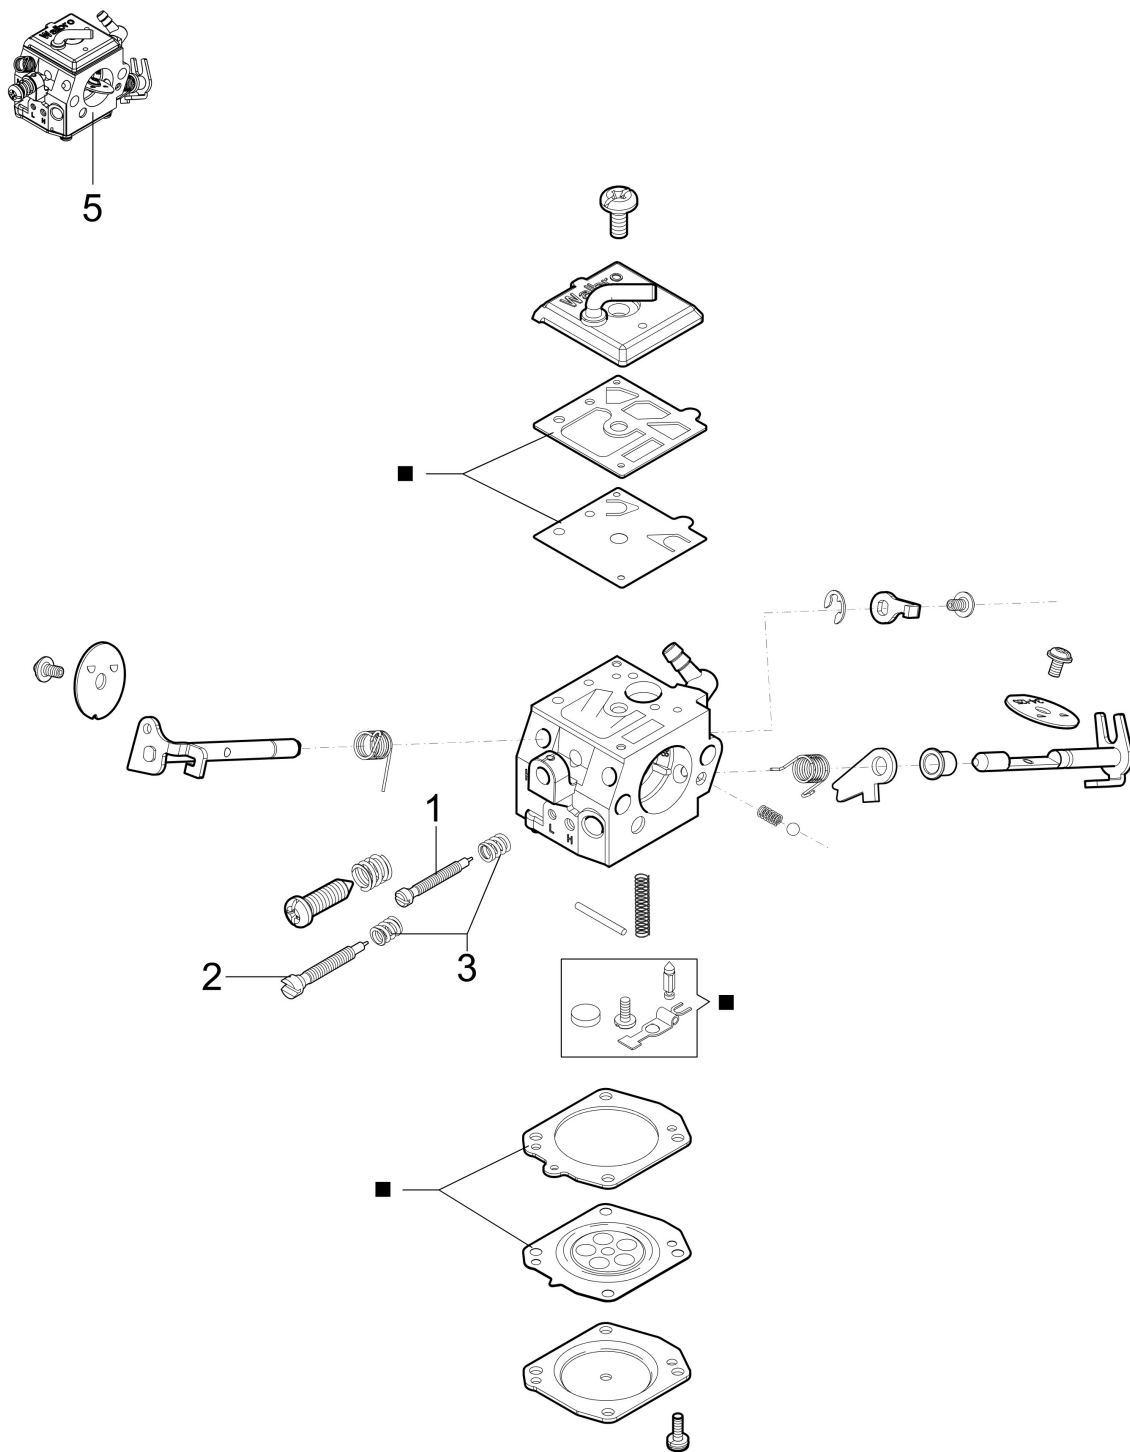

Ref.Nu	Qty	Part number	Description	Validity from	Validity till	Notes	Bulletin
1	1	099900090R	Ring				
2	1	50340266R	Cap			rosso/red	
3	1	50250086R	Throttle cable				
4	2	52010066R	AV-mount				
5	2	3891036R	Screw				
6	2	50010061R	AV-mount				
7	1	50250103R	Cam				
8	1	50250123R	Throttle lever				
9	1	50250122R	Spring				
10	1	50250124R	Lever				
11	1	50250024R	Cover				
12	3	3960032R	Screw				
13	1	50252031CR	Tank				
14	1	50250148R	Tube				
15	1	4098377R	Band				
16	1	50010218R	Fuel filter				
17	2	50250032R	AV-mount				
18	1	50250165AR	Handle				
19	1	099900083BR	Breather valve				
20	2	3891036R	Screw				
21	1	50250025R	Guard				
22	5	3893001R	Screw				

изображение Brake and chain cover

Ref.Nu	Qty	Part number	Description	Validity from	Validity till	Notes	Bulletin
1	1	3891046R	Screw				
2	1	50250138AR	Bushing				
3	1	50250053AR	Guard				
4	1	097000146	Lever				
5	1	50240048R	Spring				
6	1	3026003R	Ring				
7	1	095000219AR	Spring				
8	1	50250046R	Brake band				
9	1	50250056R	Guard				
10	3	3891009R	Screw				
11	1	50250047R	Plate				
12	2	3960045	Screw				
13	1	50250126R	Cover				
14	2	3980013R	Nut				
15	1	50250125R	Spike				
16	1	50250050R	Guard				
17	1	3960046R	Screw				
18	1	3960009R	Screw				
19	1	50070081R	Cover				
20	1	50250049R	Plate				
21	1	50070080	Chain tensioner screw				
22	1	50250093R	Adjuster nut				
23	1	50250168	Chain tensioner screw kit				
24	2	50070149R	Guard				
25	1	50250090R	Tool kit				
26	1	50250153R	Buffer				
27	1	50250127AR	Chain cover assy				
28	1	3063088R	Bar cover - 50 cm				
29	1	50250114R	Bar 18" - 46 cm				
29	1	50250115R	Bar 20" - 51 cm				
29	1	50250116R	Bar 24" - 61 cm				
29	1	50250117R	Bar 28" - 71 cm			Optional	
30	1	30629502A	Efco chain .3/8" x .058" (1,5mm)				
30	1	30629503A	Efco chain .3/8" x .058" (1,5mm)				
31	1	50010243R	Pin				