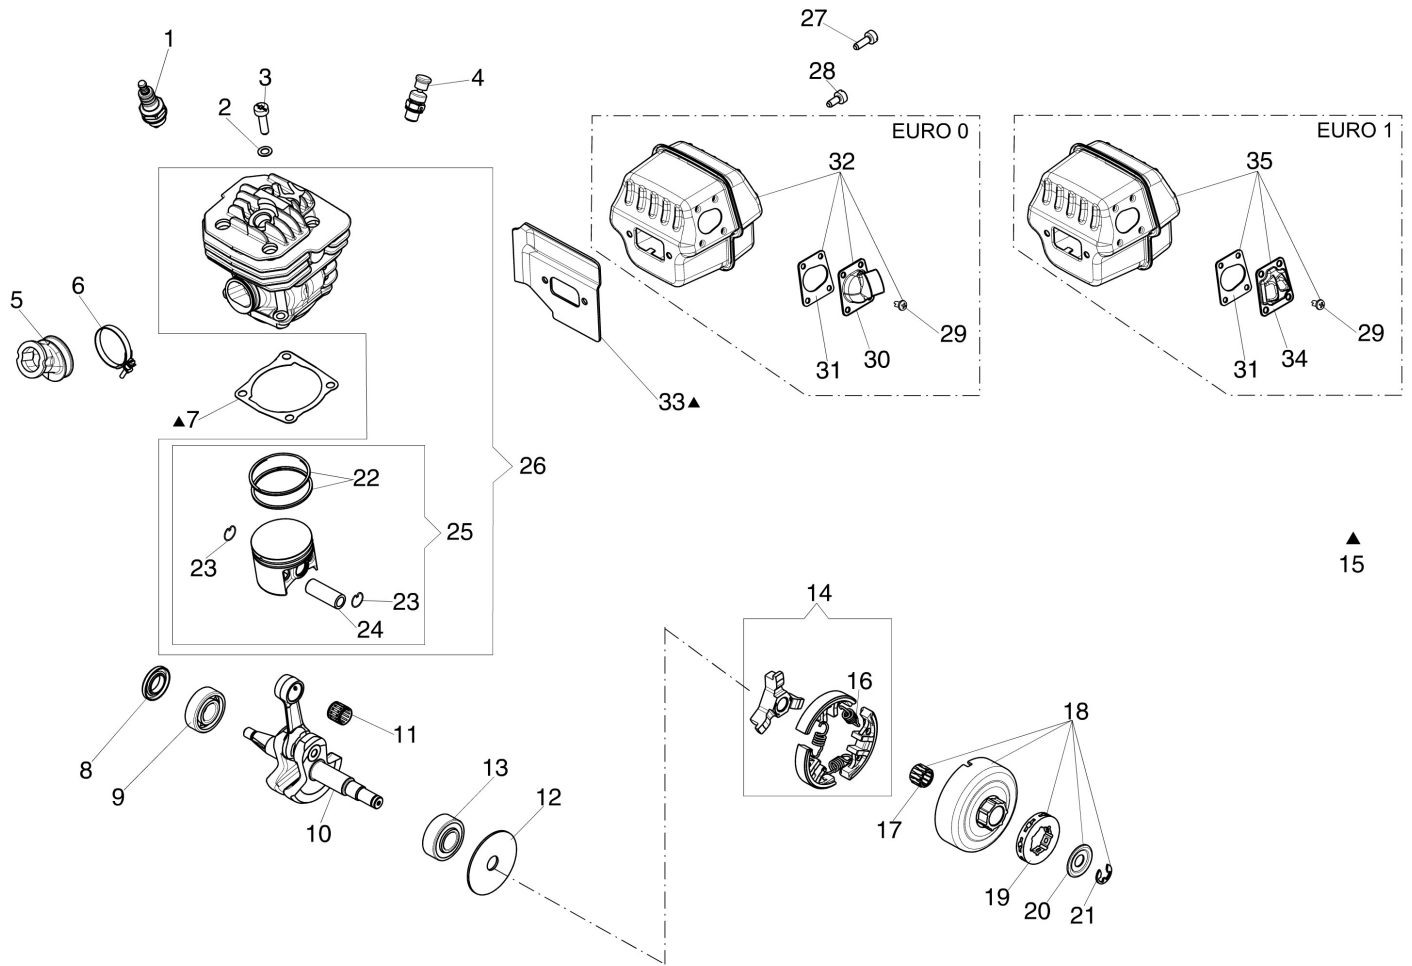

Carburettor HD-57 (EURO 1 - 5)

изображение Engine

Ref.Nu	Qty	Part number	Description	Validity from	Validity till	Notes	Bulletin
1	1	3055118R	Spark plug				
2	4	3833076R	Washer				
3	4	3891086R	Screw				
4	1	50250178R	Decompressor				
5	1	50250020R	Manifold				
6	1	097000059A	Spring	03/2012			
6	1	50200015AR	Band		02/2012		
7	1	50010046DR	Gasket				
8	1	007201313R	Seal ring				
9	1	3034012R	Bearing				
10	1	50250001AR	Crankshaft				
11	1	3037014R	Bearing				
12	1	50250062R	Washer				
13	1	3035026R	Bearing				
14	1	50250063R	Clutch				
15	1	50252015	Gasket set				
16	3	50250089R	Spring				
17	1	3037035R	Thrust bearing				
18	1	50252016	Clutch drum				
19	1	006100730R	Ring				
20	1	50250066R	Spacer				
21	1	3026009R	Ring				
22	2	3123005R	Piston ring Ø48				
23	2	007201198R	Ring				
24	1	50010031R	Piston pin				
25	1	50252010	Piston assy				
26	1	50252011A	Complete cylinder				
27	2	3891038R	Screw				
28	2	3891036R	Screw				
29	4	3860136R	Screw				
30	1	50250152R	Deflector				
31	1	50140120	Gasket				
32	1	50250075BR	Complete muffler				
33	1	50250081R	Gasket				
34	1	50250079R	Deflector				
35	1	50250158AR	Muffler				

Ref.Nu	Qty	Part number	Description	Validity from	Validity till	Notes	Bulletin
1	1	099900090R	Ring				
2	1	50340266R	Cap			rosso/red	
3	1	50250086R	Throttle cable				
4	2	52010066R	AV-mount				
5	2	3891036R	Screw				
6	2	50010061R	AV-mount				
7	1	50250103R	Cam				
8	1	50250123R	Throttle lever				
9	1	50250122R	Spring				
10	1	50250124R	Lever				
11	1	50250024R	Cover				
12	3	3960032R	Screw				
13	1	50252031CR	Tank				
14	1	50250148R	Tube				
15	1	4098377R	Band				
16	1	50010218R	Fuel filter				
17	2	50250032R	AV-mount				
18	1	50250165AR	Handle				
19	1	099900083BR	Breather valve				
20	2	3891036R	Screw				
21	1	50250025R	Guard				
22	5	3893001R	Screw				