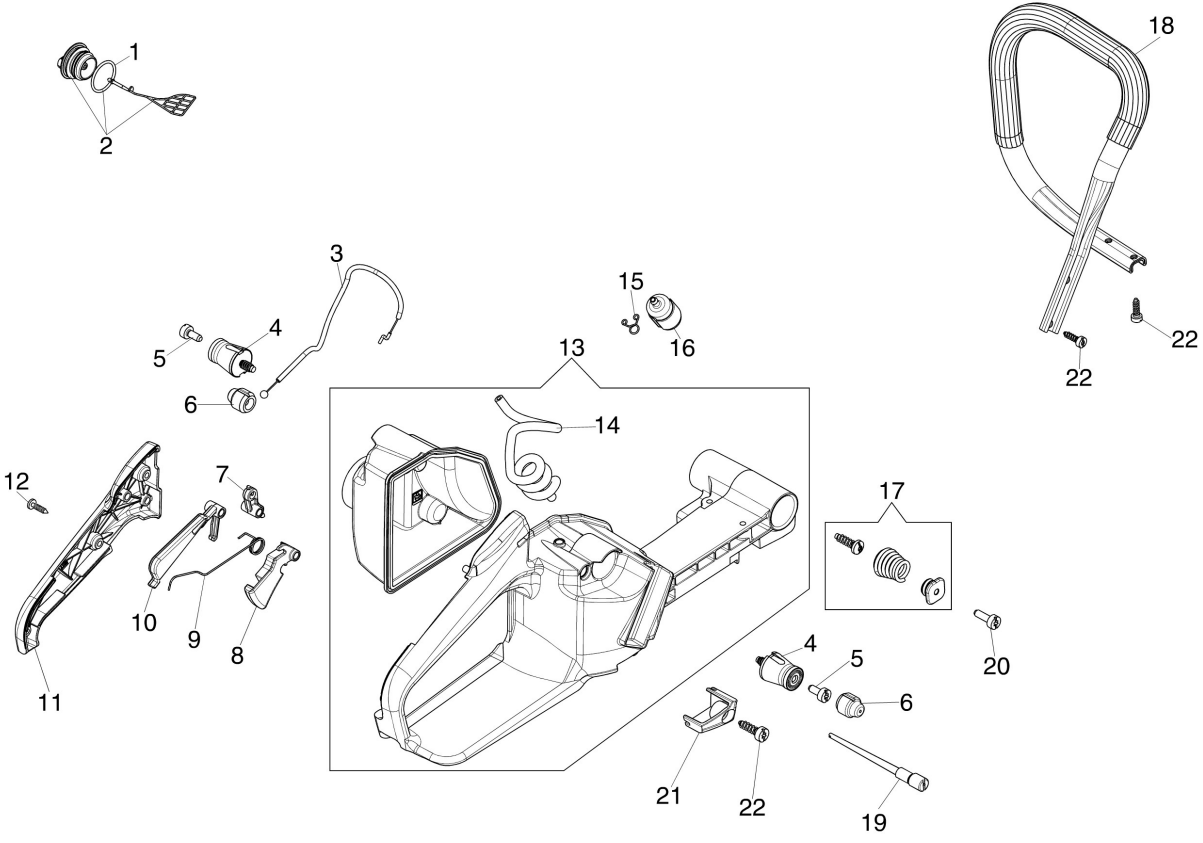

изображение Tank and handle

Ref.Nu	Qty	Part number	Description	Validity from	Validity till	Notes	Bulletin
1	1	099900090R	Ring				
2	1	50340266R	Cap			rosso/red	
3	1	50250086R	Throttle cable				
4	2	52010066R	AV-mount				
5	2	3891036R	Screw				
6	2	50010061R	AV-mount				
7	1	50250103R	Cam				
8	1	50250123R	Throttle lever				
9	1	50250122R	Spring				
10	1	50250124R	Lever				
11	1	50250024R	Cover				
12	3	3960032R	Screw				
13	1	50252031CR	Tank				
14	1	50250148R	Tube				
15	1	4098377R	Band				
16	1	50010218R	Fuel filter				
17	2	50250032R	AV-mount				
18	1	50250165AR	Handle				
19	1	099900083BR	Breather valve				
20	2	3891036R	Screw				
21	1	50250025R	Guard				
22	5	3893001R	Screw