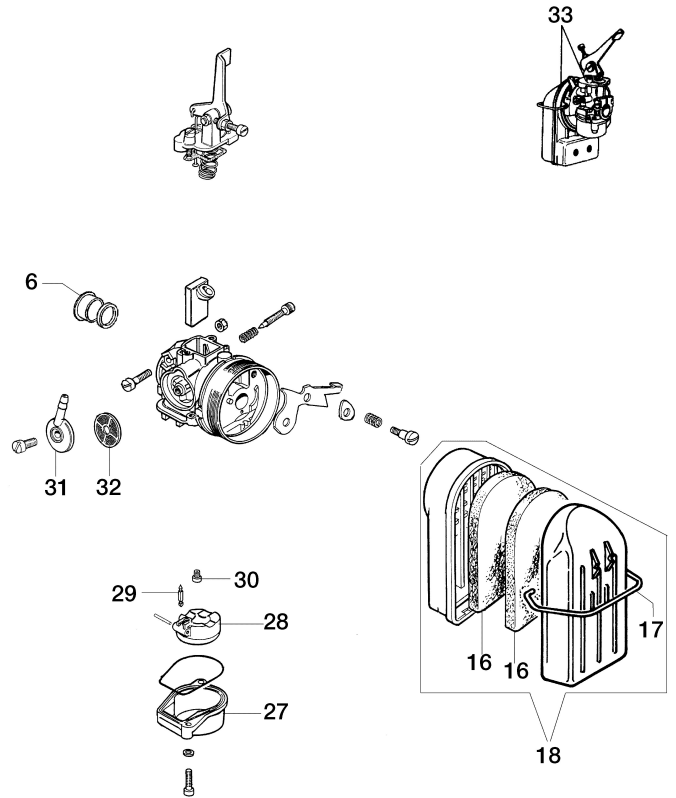

II° serie / IInd series