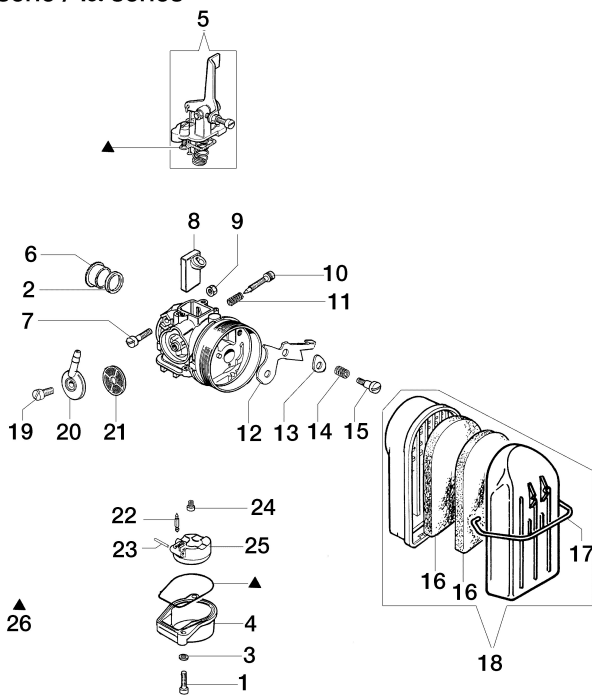

I° serie / Ist series