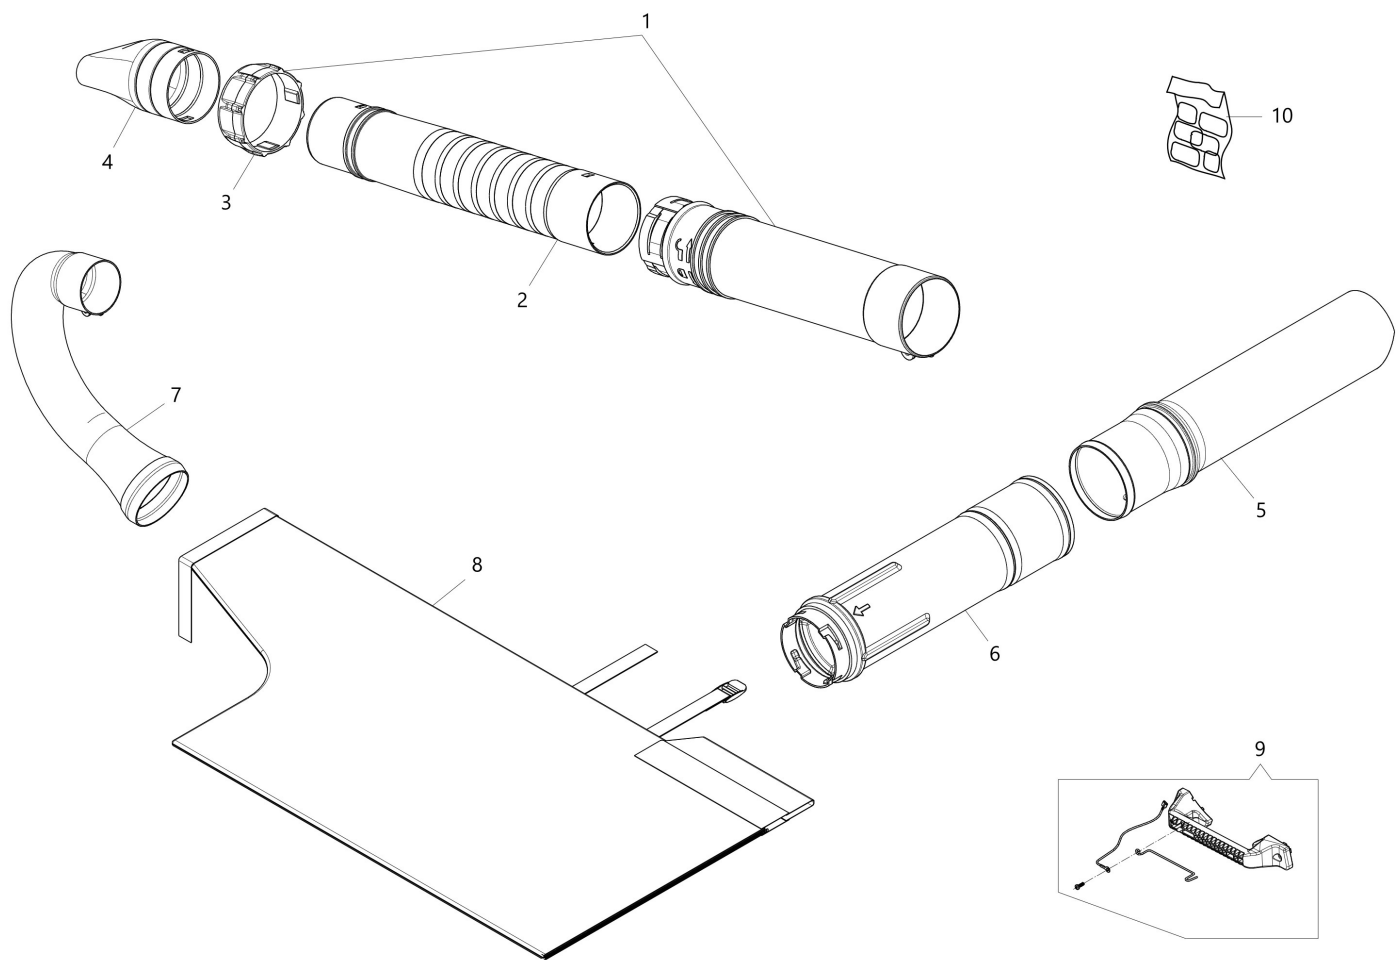

изображение Starter assy

Ref.Nu	Qty	Part number	Description	Validity from	Validity till	Notes	Bulletin
1	1	61370574R	Starter rope				
2	1	093500397R	Starter handle				
3	1	61070036R	Spring				
4	1	56600156R	Starter pulley				
5	1	58090019R	Spring				
6	1	58090018R	Sprocket				
7	1	61350342R	Screw				
8	1	56600078DR	Engine cover				
9	3	3891035R	Screw				
10	2	3893016AR	Screw				
11	1	56600015R	Flywheel assy				
12	1	3833080R	Washer				
13	1	3916009R	Washer				
14	1	004000142R	Nut				
15	1	2501018BR	Ignition coil				
16	1	56600111BR	Spark plug cap				
17	2	3891015R	Screw				
18	2	3916004R	Washer				
19	2	61170014AR	Spacer				
20	1	56600091R	Cable				
21	1	3916004R	Washer				

изображение Fan assy

Ref.Nu	Qty	Part number	Description	Validity from	Validity till	Notes	Bulletin
1	1	56600106BR	Right cover				
2	6	3893060R	Screw				
3	1	56600154R	Cover				
4	1	56550123R	Pin				
5	1	56550072R	Spring				
6	1	3918010R	Washer				
7	1	3893060R	Screw				
8	1	56550006AR	Fan				
9	1	56550057R	Knife				
10	1	3911009R	Nut				
11	1	56510050R	Washer				
12	1	56600027CR	Left cover/tank				
13	3	3891048R	Screw				
14	1	56600119R	Screw				
15	3	50170034R	Support				
16	3	3960115R	Screw				
17	3	50290183AR	Spring				
18	3	3893001R	Screw				
19	2	3893060R	Screw				
20	1	56600157R	Right cover				
21	1	56600158R	Left cover				
22	1	56550102R	Plate				
23	1	3960167R	Screw				
24	1	3044035R	Faston				
25	1	56600032R	Handle				
26	1	56600034AR	Half grip left				
27	4	3893060R	Screw				
28	1	56550184R	Stop lever				
29	1	56550025R	Stop lever				
30	1	56600105AR	Switch (stop)				
31	1	56600063R	Throttle				
32	1	56600075AR	Throttle cable				
33	1	56600092R	Cable				
34	1	50270172AR	Spring				
35	1	56600060AR	Spring				