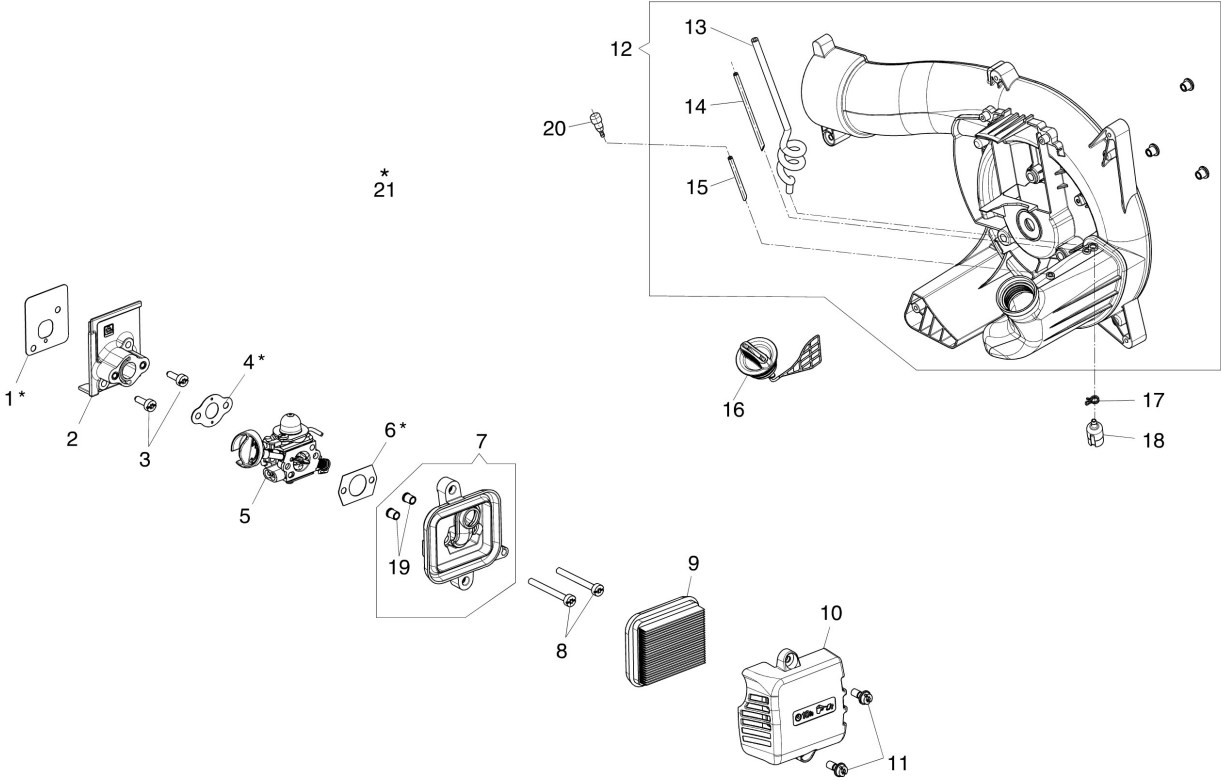

изображение Tank and air filter

Ref.Nu	Qty	Part number	Description	Validity from	Validity till	Notes	Bulletin
1	1	56600161R	Gasket				
2	1	56600088CR	Insulator				
3	2	3891048R	Screw				
4	1	61200021AR	Gasket				
5	1	2318018BR	Carburetor				
6	1	56600057R	Gasket				
7	1	56602001AR	Filter support				
8	2	3891063R	Screw				
9	1	61170016R	Air filter				
10	1	56600018AR	Air filter cover				
11	2	61330040AR	Screw				
12	1	56600027CR	Left cover/tank				
13	1	52060224R	Fuel line				
14	1	52060171R	Tube				
15	1	50270103R	Tube				
16	1	50340266R	Cap			rosso/red	
17	1	4098377R	Band				
18	1	61400322R	Fuel filter				
19	2	56550044R	Bushing				
20	1	61070011AR	Breather valve				
21	1	56600175	Gasket set