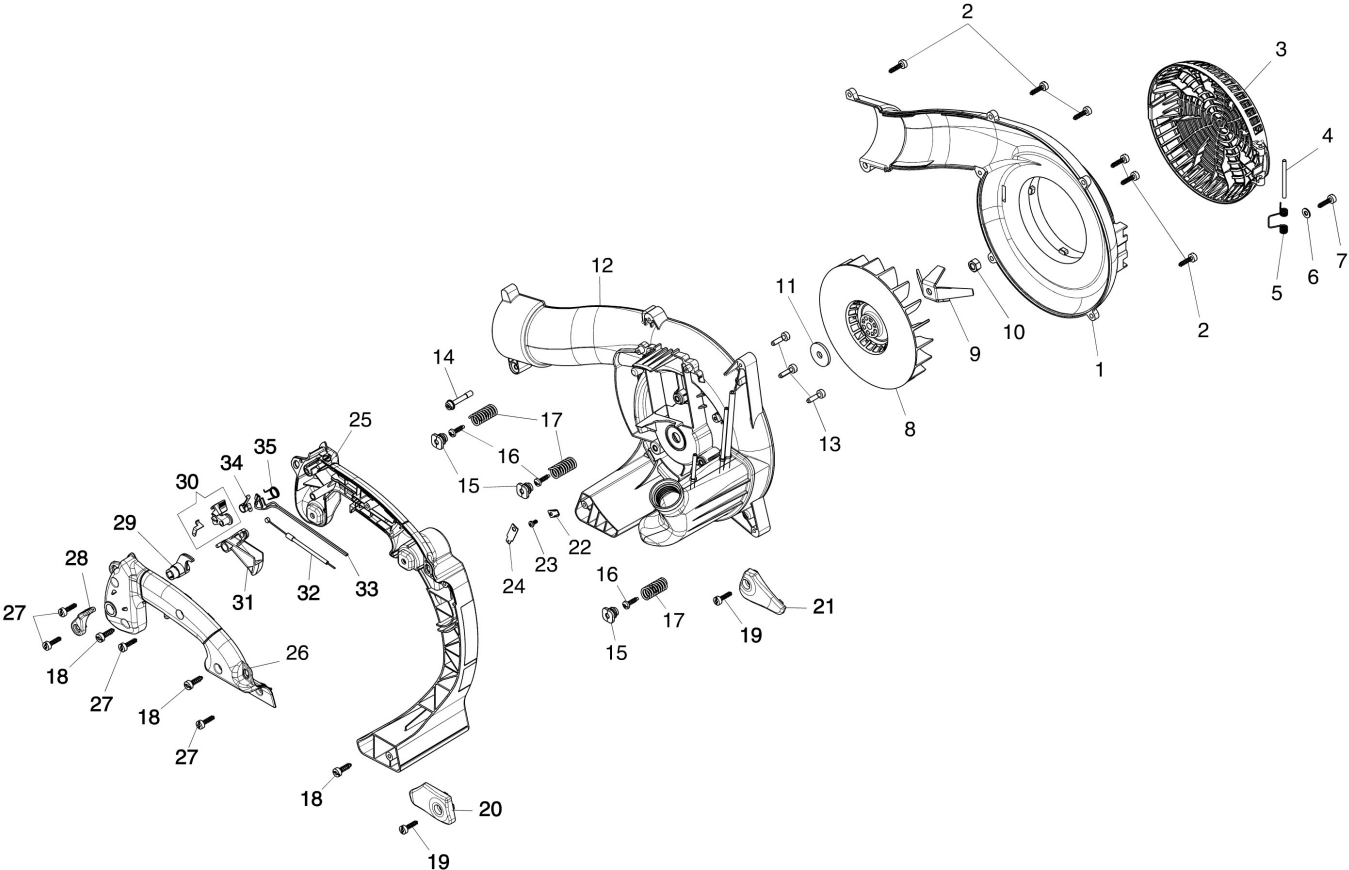

изображение Fan assy

Ref.Nu	Qty	Part number	Description	Validity from	Validity till	Notes	Bulletin
1	1	56600106BR	Right cover				
2	6	3893060R	Screw				
3	1	56600154R	Cover				
4	1	56550123R	Pin				
5	1	56550072R	Spring				
6	1	3918010R	Washer				
7	1	3893060R	Screw				
8	1	56550006AR	Fan				
9	1	56550057R	Knife				
10	1	3911009R	Nut				
11	1	56510050R	Washer				
12	1	56600027CR	Left cover/tank				
13	3	3891048R	Screw				
14	1	56600119R	Screw				
15	3	50170034R	Support				
16	3	3960115R	Screw				
17	3	50290183AR	Spring				
18	3	3893001R	Screw				
19	2	3893060R	Screw				
20	1	56600157R	Right cover				
21	1	56600158R	Left cover				
22	1	56550102R	Plate				
23	1	3960167R	Screw				
24	1	3044035R	Faston				
25	1	56600032R	Handle				
26	1	56600034AR	Half grip left				
27	4	3893060R	Screw				
28	1	56550184R	Stop lever				
29	1	56550025R	Stop lever				
30	1	56600105AR	Switch (stop)				
31	1	56600063R	Throttle				
32	1	56600075AR	Throttle cable				
33	1	56600092R	Cable				
34	1	50270172AR	Spring				
35	1	56600060AR	Spring