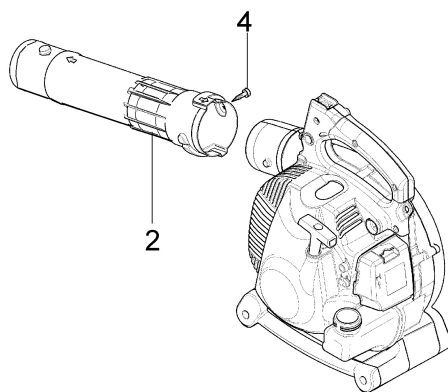

изображение Accessories

Ref.Nu	Qty	Part number	Description	Validity from	Validity till	Notes	Bulletin
1	1	56550073R	Tube				
2	1	56550127R	Tube				
3	1	56552002A	Blower/vacuum tube with duckbill end section				
4	1	3960121R	Screw				
5	1	56552014	Labels kit				
6	1	56552010R	Tool kit				
7	1	56550075R	Elbow				
8	1	56550078AR	Grassbag				
9	1	56550077R	Tube				
10	1	56550076AR	Tube				
11	1	56552001A	Suction kit				
12	1	56550179	Anti-shock cable kit				BT6-065-01/09