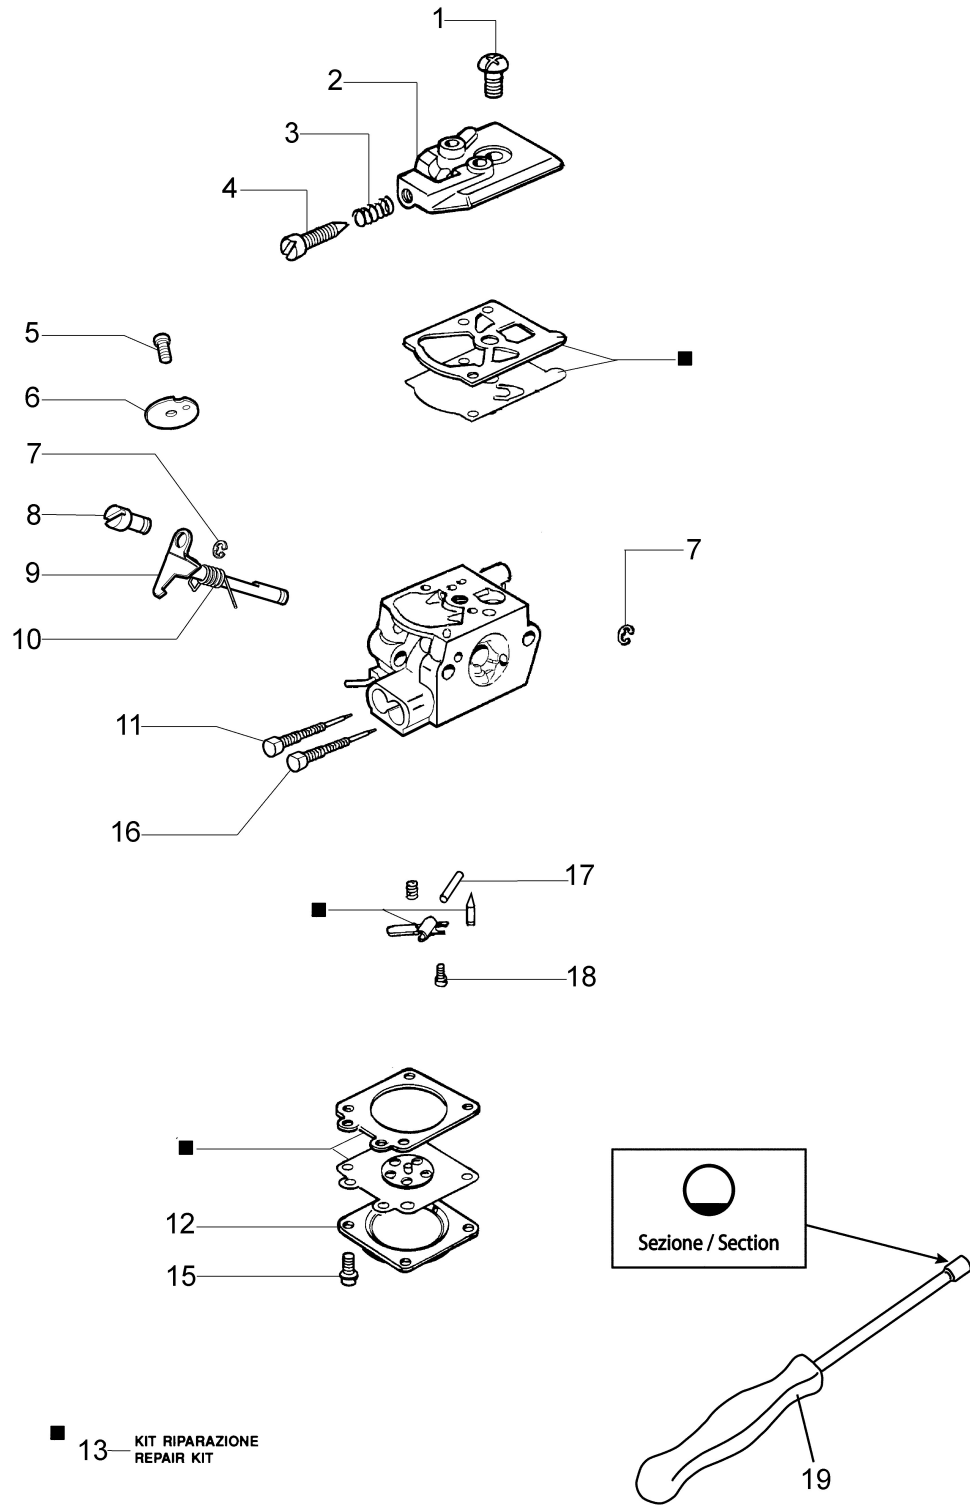

изображение Carburettor WT-904

Ref.Nu	Qty	Part number	Description	Validity from	Validity till	Notes	Bulletin
1	1	003300197	Screw				
2	1	2318777	Cover				
3	1	094600148	Spring				
4	1	074000240	Adjust. screw				
5	1	50010141	Screw				
6	1	375100078	Shutter				
7	2	095000164	Ring				
8	1	2318211	Pin				
9	1	2318737	Shaft				
10	1	072700347	Spring				
11	1	2318779	Adjust. screw MIN				
12	1	2318191	Cover				
13	1	2318671	Repair kit				
15	4	035000162	Screw				
16	1	2318778	Adjust. screw				
17	1	003300201	Spindle				
18	1	003300202	Screw				
19	1	3052036R	Special screwdriver "D-style" type