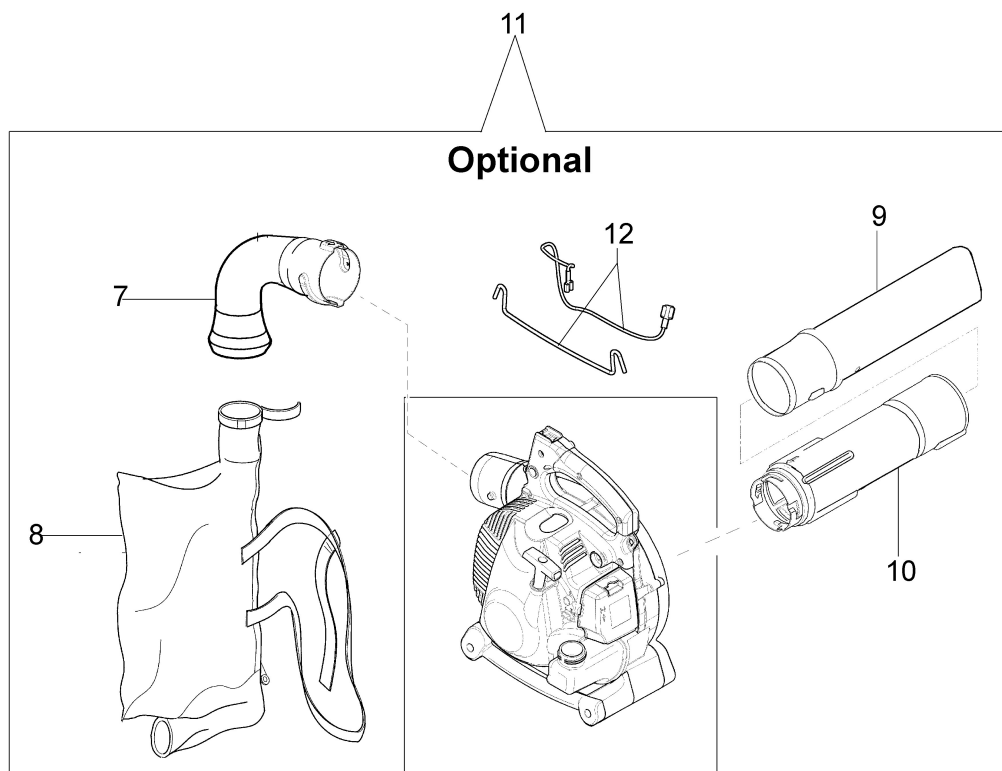

изображение Accessories

Ref.Nu	Qty	Part number	Description	Validity from	Validity till	Notes	Bulletin
1	1	56550073R	Tube				
2	1	56550127R	Tube				
3	1	56552002A	Blower/vacuum tube with duckbill end section				
4	1	3960121R	Screw				
5	1	56552014	Labels kit				
6	1	56552010R	Tool kit				
7	1	56550075R	Elbow				
8	1	56550078AR	Grassbag				
9	1	56550077R	Tube				
10	1	56550076AR	Tube				
11	1	56552001A	Suction kit				
12	1	56550179	Anti-shock cable kit				BT6-065-01/09