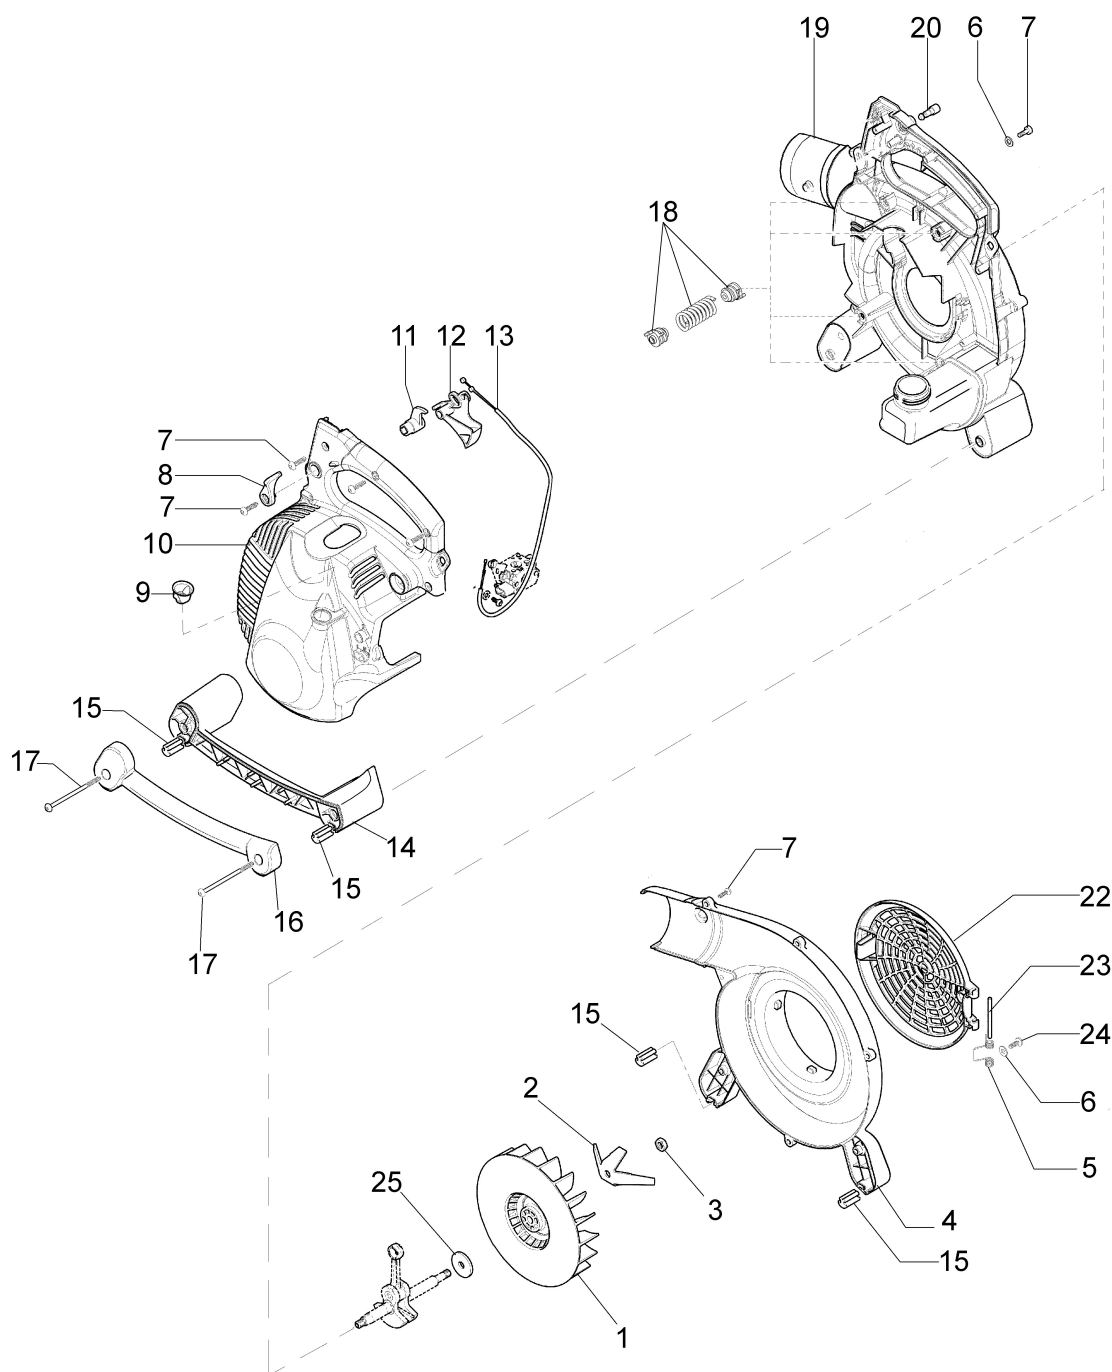

изображение Fan assy

Ref.Nu	Qty	Part number	Description	Validity from	Validity till	Notes	Bulletin
1	1	56550006AR	Fan				
2	1	56550057R	Knife				
3	1	3911009R	Nut				
4	1	56550004R	Right cover				
5	1	56550072R	Spring				
6	4	3918010R	Washer				
7	20	3960091AR	Screw				
8	1	56550026R	Lever				
9	1	56550050R	Retainer washer				
10	1	56550147R	Engine cover				
11	1	56550025R	Stop lever				
12	1	56550023AR	Throttle				
13	1	56550024R	Throttle cable				
14	1	56550046AR	Handle				BT6-065-01/09
15	2	56550048R	Stand				
16	1	56550047R	Handle				
17	2	3960122R	Screw				
18	1	56550034R	Complete support				
19	1	56550003R	Left cover/tank				
20	1	56550156R	Button				
22	1	56550175R	Guard				
23	1	56550123R	Pin				
24	4	3960100R	Screw				
25	1	56510050R	Washer