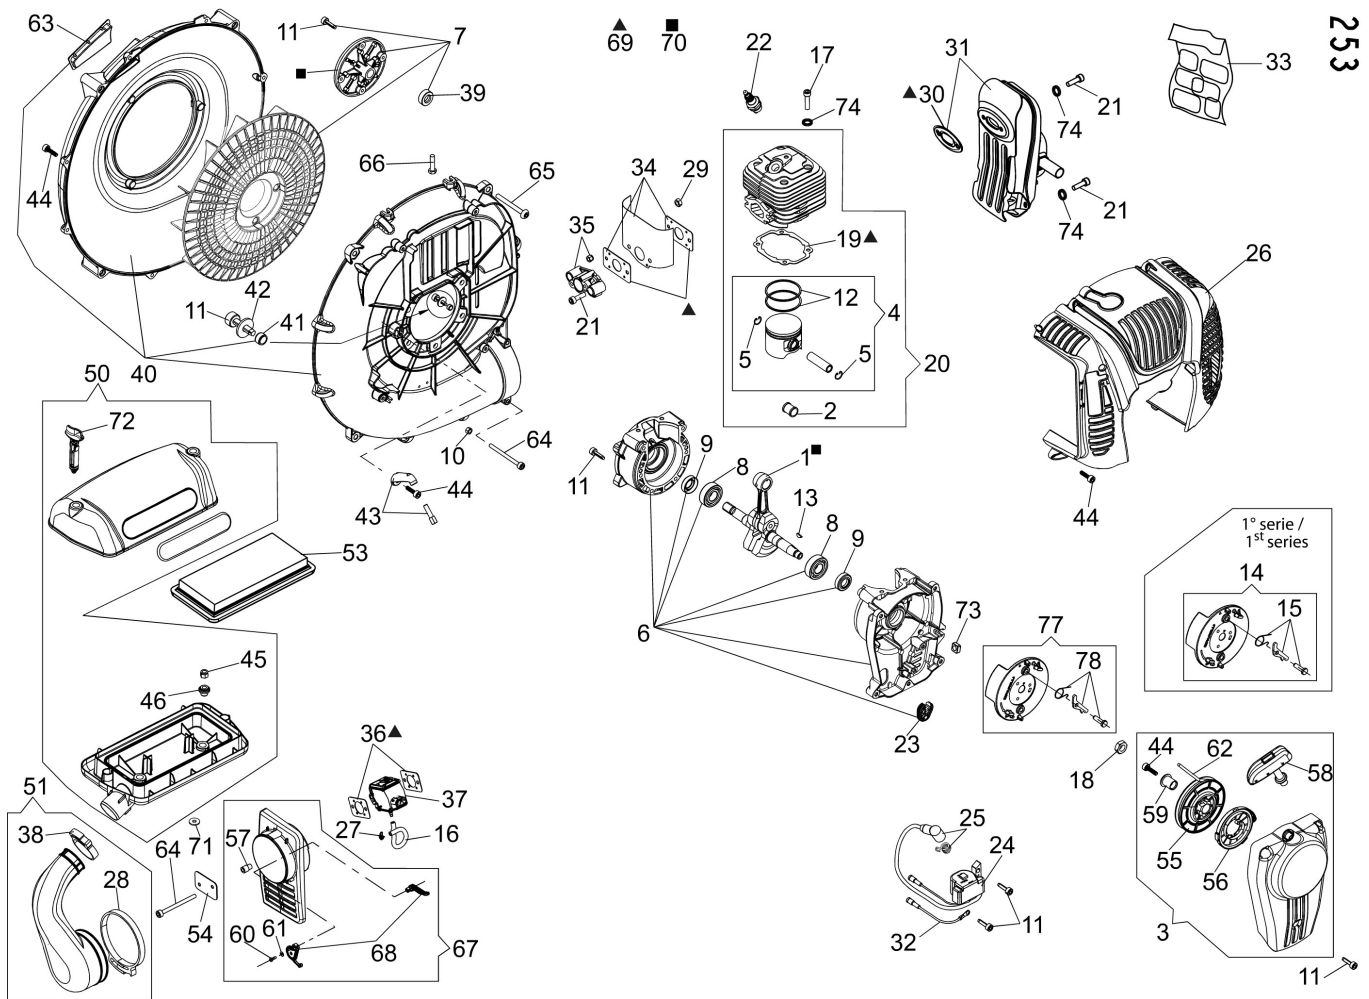

изображение Engine

Ref.Nu	Qty	Part number	Description	Validity from	Validity till	Notes	Bulletin
1	1	CFI0201300	Crankshaft				
2	1	CFI4100100	Thrust bearing				
3	1	CFI0G30310	Starter assy				
4	1	CFI0G01900	Piston assy				
5	2	CFA0301400	Seal ring				
6	1	CFI0G30001	Crankcase assy				
7	1	CFI0G43600	Complete fan				
8	2	CFI4000100	Bearing				
9	2	CFI7000100	Oil seal				
10	2	3914003R	Nut				
11	20	CFB5303500	Screw				
12	2	CFI0300300	Piston ring				
13	1	3028013R	Key				
14	1	CFI0G07501	Flywheel set				
15	1	CFI0G40300	Pawl kit			solo per / only for PN CFI0G07500	
16	1	CFI8305000	Suction tube				
17	4	CFA5006000	Screw				
18	1	CFA4700200	Nut				
19	1	CFI0400203	Gasket				
20	1	CFI0G31000	Complete cylinder				
21	5	CFA5000510	Screw				
22	1	3055104R	Spark plug				
23	1	CFI1204900	Buffer				
24	1	CFI3010102	Ignition coil				
25	1	CFI9924900	Cap and spring				
26	1	CFI1205001	Guard				
27	1	CFA6903400	Band				
28	1	CFI6904300	Band				
29	2	3912005R	Nut				
30	1	CFI0504800	Gasket				
31	1	CFI0G44220	Muffler assy				
32	1	CFI3005301	Engine stop wire				
33	1	CFI0G40420	Labels kit				
34	1	CFI0G31200	Engine gasket set				
35	1	CFI0G29210	Insulator				
36	2	CFI0405000	Gasket				
37	1	CFI0613401	Carburetor				
38	1	CFI6904200	Band				
39	1	CFI2118200	Spacer				
40	1	CFI0G29311	Fan cover				
41	5	CFA2110700	Spacer				
42	5	3918005R	Washer				
43	1	CFI0G34900	Support				
44	13	CFB5307000	Screw