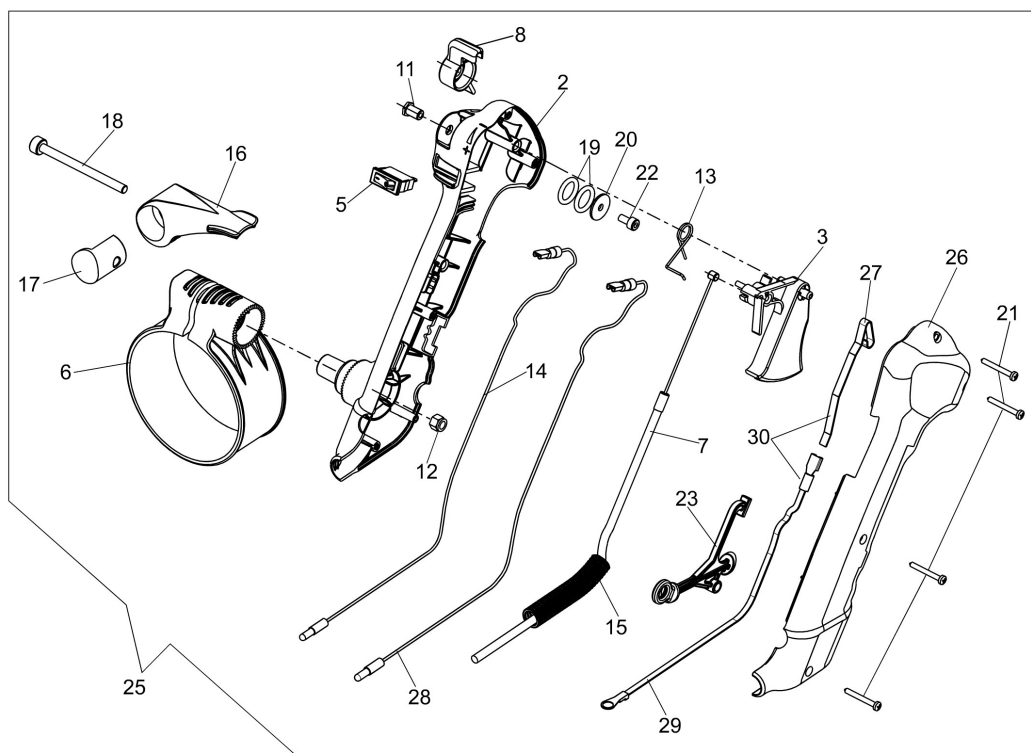

изображение Handle

Ref.Nu	Qty	Part number	Description	Validity from	Validity till	Notes	Bulletin
2	1	CFI3401800	Schell				
3	1	CFI3402901	Throttle lever				
5	1	CFI3010200	Switch (stop)				
6	1	CFI2509200	Band				
7	1	CFI3401202	Accelerator cable				
8	1	CFI3402000	Control lever				
11	1	CFI3401401	Pin				
12	1	CFA4800200	Nut				
13	1	CFI3403001	Spring				
14	1	CFI3013900	Engine stop wire				
15	1	CFI1205400	Sheath				
16	1	CFI3402700	Cam				
17	1	CFI3402400	Body				
18	1	CFA5307400	Screw				
19	2	3049016R	O-ring				
20	1	CFA3401500	Washer				
21	4	CFA5303100	Screw				
22	1	300000058R	Screw				
23	1	CFI3403200	Support				
25	1	CFI0G43200	Complete handle				
26	1	CFI3401701	Half grip				
27	1	CFI3014700	Key				
28	1	CFI3010300	Engine stop wire				
29	1	CFI3014800	Cable				
30	1	CFI0G42400	Antistatic kit				