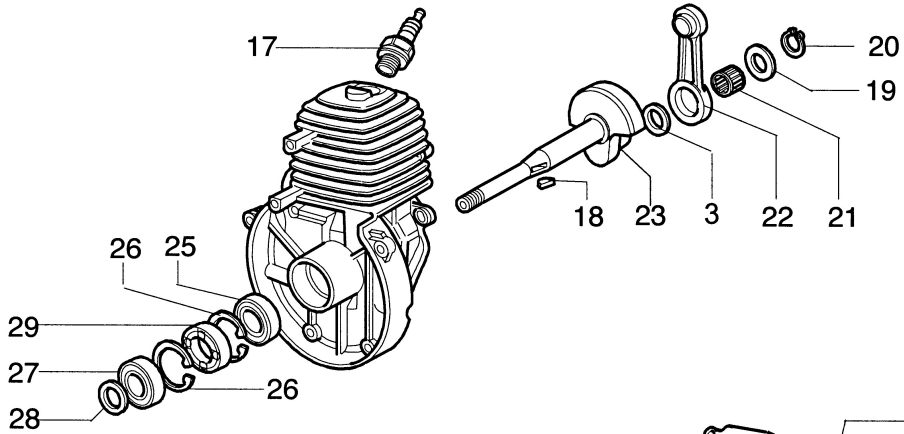

Illustrated part list (Head "Load & Go" D.130)

изображение Engine

Ref.Nu	Qty	Part number	Description	Validity from	Validity till	Notes	Bulletin
1	1	3960067AR	Screw				
2	1	4161570R	Short block				
3	1	4098683R	Washer				
4	1	61030182R	Plug				
5	4	3819006R	Washer				
6	4	3801015R	Screw				
7	1	61010001R	Cover				
8	2	3916005R	Washer				
9	1	61010005	Muffler cover				
10	2	3806028	Screw				
11	1	4095211R	Plate				
12	1	61010011	Gasket				
13	1	072700048R	Piston ring Ø34				
14	2	3801010R	Screw				
15	2	4160025R	Ring				
16	1	4161030CR	Piston assy Ø34				
17	1	3055101R	Spark plug				
18	1	4098232R	Key				
19	1	3064005AR	Washer				
20	1	3024010R	Snap ring				
21	1	3037026R	Thrust bearing				
22	1	4161599AR	Connecting rod				
23	1	61030174R	Crankshaft				
24	1	61010012R	Muffler				
25	1	3034003R	Bearing				
26	2	3025019R	Ring				
27	1	3035023R	Bearing				
28	1	4160124R	Washer				
29	1	3050030R	Seal ring				