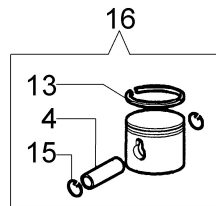

изображение Engine

Ref.Nu	Qty	Part number	Description	Validity from	Validity till	Notes	Bulletin
1	1	3960067AR	Screw				
2	1	4161570R	Short block				
3	1	4098683R	Washer				
4	1	61030182R	Plug				
5	4	3819006R	Washer				
6	4	3801015R	Screw				
7	1	61010001R	Cover				
8	2	3916005R	Washer				
9	1	61010005	Muffler cover				
10	2	3806028	Screw				
11	1	4095211R	Plate				
12	1	61010011	Gasket				
13	1	072700048R	Piston ring Ø34				
14	2	3801010R	Screw				
15	2	4160025R	Ring				
16	1	4161030CR	Piston assy Ø34				
17	1	3055101R	Spark plug				
18	1	4098232R	Key				
19	1	3064005AR	Washer				
20	1	3024010R	Snap ring				
21	1	3037026R	Thrust bearing				
22	1	4161599AR	Connecting rod				
23	1	61030174R	Crankshaft				
24	1	61010012R	Muffler				
25	1	3034003R	Bearing				
26	2	3025019R	Ring				
27	1	3035023R	Bearing				
28	1	4160124R	Washer				
29	1	3050030R	Seal ring