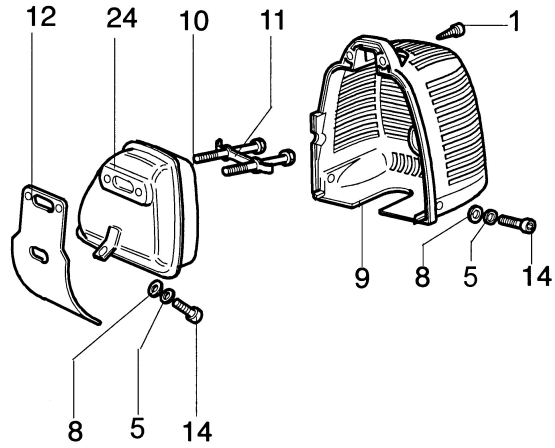

Illustrated part list (Head "Load & Go" D.130)

изображение Engine

Ref.Nu	Qty	Part number	Description	Validity from	Validity till	Notes	Bulletin
1	1	3960067AR	Screw				
2	1	4161570R	Short block				
3	1	4098683R	Washer				
4	1	61030182R	Plug				
5	4	3819006R	Washer				
6	4	3801015R	Screw				
7	1	61010001R	Cover				
8	2	3916005R	Washer				
9	1	61010005	Muffler cover				
10	2	3806028	Screw				
11	1	4095211R	Plate				
12	1	61010011	Gasket				
13	1	072700048R	Piston ring Ø34				
14	2	3801010R	Screw				
15	2	4160025R	Ring				
16	1	4161030CR	Piston assy Ø34				
17	1	3055101R	Spark plug				
18	1	4098232R	Key				
19	1	3064005AR	Washer				
20	1	3024010R	Snap ring				
21	1	3037026R	Thrust bearing				
22	1	4161599AR	Connecting rod				
23	1	61030174R	Crankshaft				
24	1	61010012R	Muffler				
25	1	3034003R	Bearing				
26	2	3025019R	Ring				
27	1	3035023R	Bearing				
28	1	4160124R	Washer				
29	1	3050030R	Seal ring				