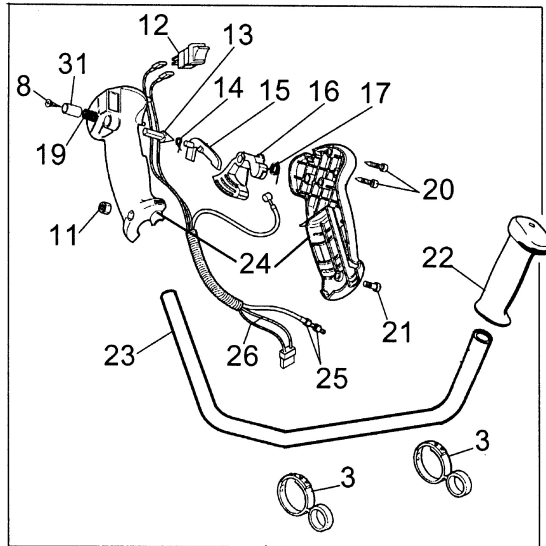

(2° Serie / 2nd series)

(1° Serie / 1st series)