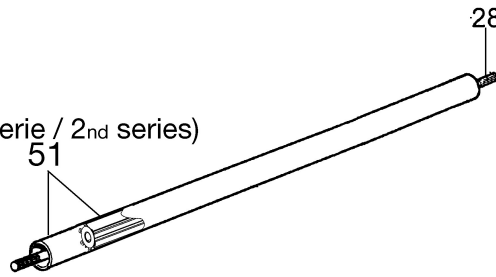

(2° Serie / 2nd series)