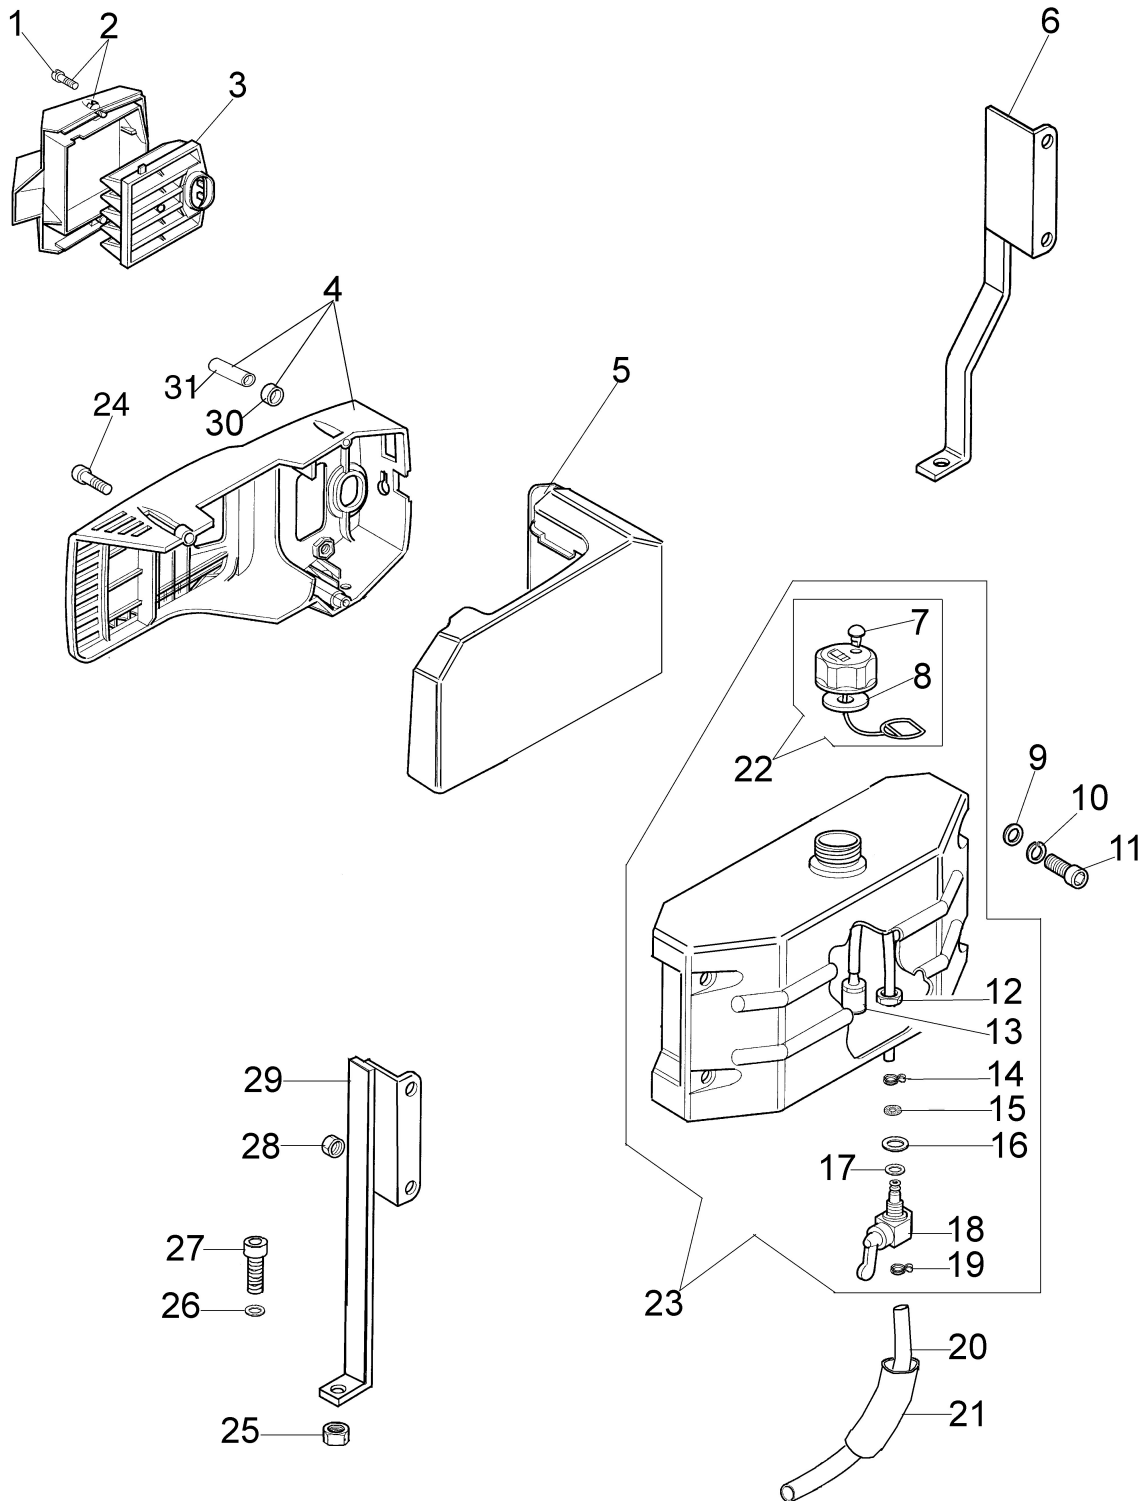

изображение Tank and air filter

Ref.Nu	Qty	Part number	Description	Validity from	Validity till	Notes	Bulletin
1	2	093000468AR	Screw				
2	1	098000136R	Cover				
3	1	098000092R	Air filter nylon				
4	1	53030060R	Clutch cover				
5	1	53030044R	Guard				
6	1	53030013	Support				
7	1	4098658AR	Breather valve				
8	1	4100308AR	Gasket				
9	4	3918005R	Washer				
10	4	3819006R	Washer				
11	4	3801011R	Screw				
12	1	3912011R	Nut				
13	1	50010218R	Fuel filter				
14	1	3059012	Band				
15	1	3049006R	O-ring				
16	1	3078010	Washer				
17	1	3055098R	Ring				
18	1	3055046R	Tap				
19	1	4098377R	Band				
20	1	53030018	Tube				
21	1	53030041R	Sheath				
22	1	4151258R	Complete cap				
23	1	53012004R	Fuel tank				
24	3	099900296R	Screw				
25	2	3914010R	Nut				
26	2	3818011AR	Washer				
27	2	3801048	Screw				
28	2	3914003R	Nut				
29	1	53030021	Support				
30	1	3088001R	Grommet				
31	1	094500183	Tube