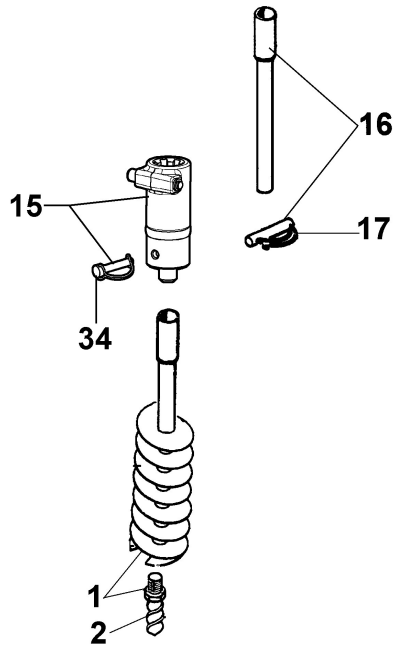

изображение Handle assy and drills

Ref.Nu	Qty	Part number	Description	Validity from	Validity till	Notes	Bulletin
1	1	375100028A	Single flute bit Ø8x100 cm				
1	1	375100029A	Single flute bit Ø10x100 cm				
1	1	375100030A	Single flute bit Ø15x100 cm				
1	1	375100031A	Single flute bit Ø20x100 cm				
2	1	375100088AR	Cap 10÷50 cm				
2	1	375100090A	Cap 8 cm				
3	1	375100091AR	Blade 8 cm				
3	1	375100092AR	Blade cm 10				
4	1	375100093AR	Blade cm 15				
4	1	375100094AR	Blade cm 20				
5	1	3802007R	Screw				
6	1	320000028R	Nut				
7	1	53032012	Throttle lever				
8	1	53030061	Single flute bit Ø25x85 cm				BT6-076-11/10
8	1	53030062	Single flute bit Ø30x85 cm				BT6-076-11/10
8	1	53030063	Single flute bit Ø35x85 cm				BT6-076-11/10
9	2	028000055R	Screw				
10	2	028000067A	Blade cm 25				
10	2	028000068A	Blade cm 30				
10	2	028000069A	Blade cm 35				
10	2	028000078A	Blade cm 40				
10	2	028200255	Blade for bit Ø45				
10	2	028200256	Blade for Ø50 bit				
11	2	006000091R	Nut				
12	1	028200252	Double flute bit Ø45x100 cm				
12	1	028200253	Double flute bit Ø50x100 cm				
12	1	028200297	Double flute bit Ø25x100 cm				
12	1	028200298	Double flute bit Ø30x100 cm				
12	1	028200299	Double flute bit Ø35x100 cm				
12	1	028200306	Double flute bit Ø40x100 cm				
13	1	028200289	Extension				BT6-076-11/10
14	1	028200287	Extension				BT6-076-11/10
15	1	028200354	Support + pin kit				BT6-076-11/10
16	1	375100115	Extension + cotter pin				
17	1	YN5137500	Plug				BT6-076-11/10
18	1	3914006R	Nut				
19	1	53010007	Handle