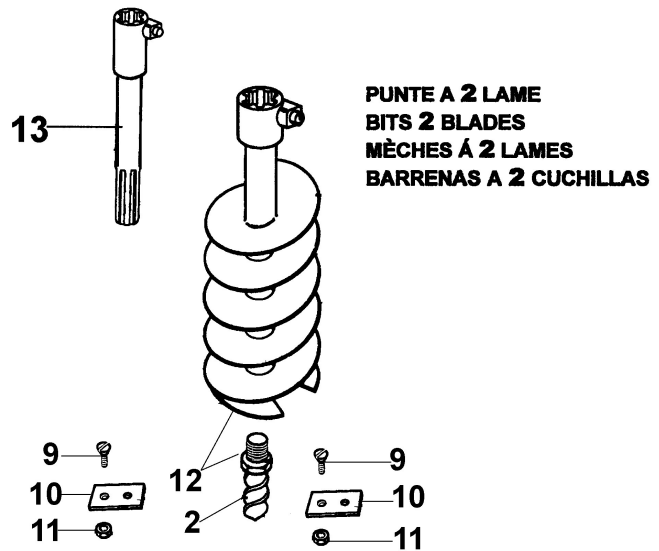

изображение Handle assy and drills

Ref.Nu	Qty	Part number	Description	Validity from	Validity till	Notes	Bulletin
1	1	375100028A	Single flute bit Ø8x100 cm				
1	1	375100029A	Single flute bit Ø10x100 cm				
1	1	375100030A	Single flute bit Ø15x100 cm				
1	1	375100031A	Single flute bit Ø20x100 cm				
2	1	375100088AR	Cap 10÷50 cm				
2	1	375100090A	Cap 8 cm				
3	1	375100091AR	Blade 8 cm				
3	1	375100092AR	Blade cm 10				
4	1	375100093AR	Blade cm 15				
4	1	375100094AR	Blade cm 20				
5	1	3802007R	Screw				
6	1	320000028R	Nut				
7	1	53032012	Throttle lever				
8	1	53030061	Single flute bit Ø25x85 cm				BT6-076-11/10
8	1	53030062	Single flute bit Ø30x85 cm				BT6-076-11/10
8	1	53030063	Single flute bit Ø35x85 cm				BT6-076-11/10
9	2	028000055R	Screw				
10	2	028000067A	Blade cm 25				
10	2	028000068A	Blade cm 30				
10	2	028000069A	Blade cm 35				
10	2	028000078A	Blade cm 40				
10	2	028200255	Blade for bit Ø45				
10	2	028200256	Blade for Ø50 bit				
11	2	006000091R	Nut				
12	1	028200252	Double flute bit Ø45x100 cm				
12	1	028200253	Double flute bit Ø50x100 cm				
12	1	028200297	Double flute bit Ø25x100 cm				
12	1	028200298	Double flute bit Ø30x100 cm				
12	1	028200299	Double flute bit Ø35x100 cm				
12	1	028200306	Double flute bit Ø40x100 cm				
13	1	028200289	Extension				BT6-076-11/10
14	1	028200287	Extension				BT6-076-11/10
15	1	028200354	Support + pin kit				BT6-076-11/10
16	1	375100115	Extension + cotter pin				
17	1	YN5137500	Plug				BT6-076-11/10
18	1	3914006R	Nut				
19	1	53010007	Handle