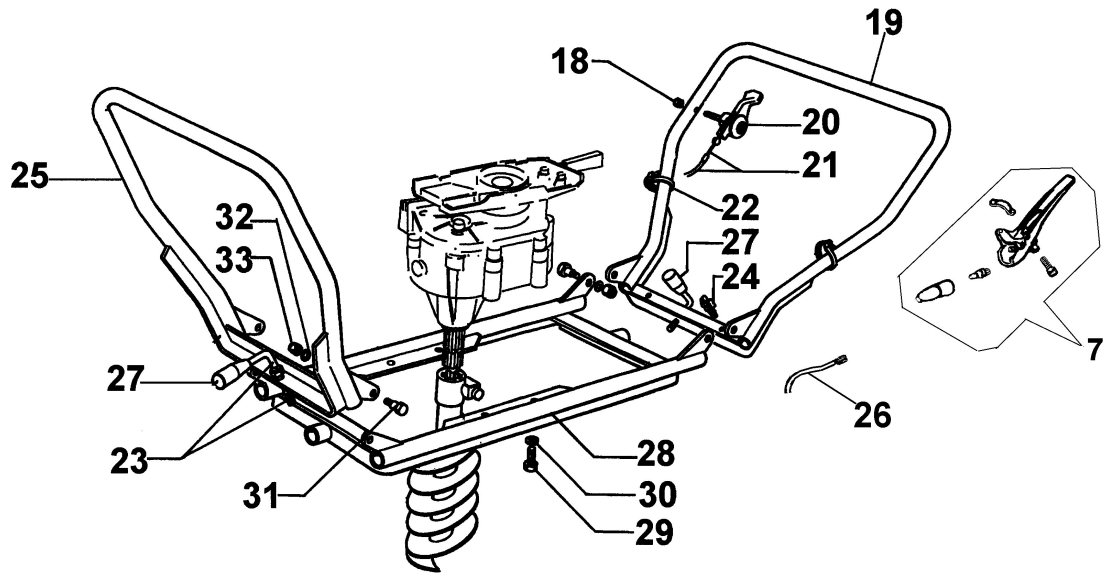

изображение Handle assy and drills

Ref.Nu	Qty	Part number	Description	Validity from	Validity till	Notes	Bulletin
1	1	375100028A	Single flute bit Ø8x100 cm				
1	1	375100029A	Single flute bit Ø10x100 cm				
1	1	375100030A	Single flute bit Ø15x100 cm				
1	1	375100031A	Single flute bit Ø20x100 cm				
2	1	375100088AR	Cap 10÷50 cm				
2	1	375100090A	Cap 8 cm				
3	1	375100091AR	Blade 8 cm				
3	1	375100092AR	Blade cm 10				
4	1	375100093AR	Blade cm 15				
4	1	375100094AR	Blade cm 20				
5	1	3802007R	Screw				
6	1	320000028R	Nut				
7	1	53032012	Throttle lever				
8	1	53030061	Single flute bit Ø25x85 cm				BT6-076-11/10
8	1	53030062	Single flute bit Ø30x85 cm				BT6-076-11/10
8	1	53030063	Single flute bit Ø35x85 cm				BT6-076-11/10
9	2	028000055R	Screw				
10	2	028000067A	Blade cm 25				
10	2	028000068A	Blade cm 30				
10	2	028000069A	Blade cm 35				
10	2	028000078A	Blade cm 40				
10	2	028200255	Blade for bit Ø45				
10	2	028200256	Blade for Ø50 bit				
11	2	006000091R	Nut				
12	1	028200252	Double flute bit Ø45x100 cm				
12	1	028200253	Double flute bit Ø50x100 cm				
12	1	028200297	Double flute bit Ø25x100 cm				
12	1	028200298	Double flute bit Ø30x100 cm				
12	1	028200299	Double flute bit Ø35x100 cm				
12	1	028200306	Double flute bit Ø40x100 cm				
13	1	028200289	Extension				BT6-076-11/10
14	1	028200287	Extension				BT6-076-11/10
15	1	028200354	Support + pin kit				BT6-076-11/10
16	1	375100115	Extension + cotter pin				
17	1	YN5137500	Plug				BT6-076-11/10
18	1	3914006R	Nut				
19	1	53010007	Handle