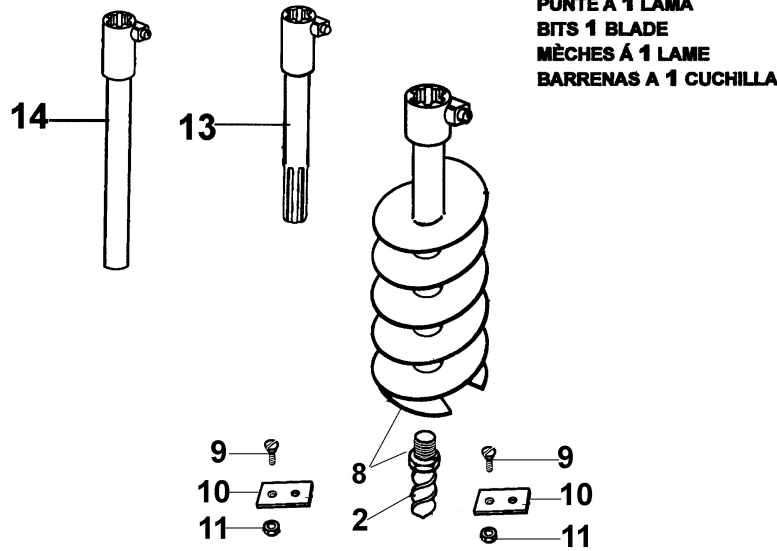

изображение Handle assy and drills

Ref.Nu	Qty	Part number	Description	Validity from	Validity till	Notes	Bulletin
1	1	375100028A	Single flute bit Ø8x100 cm				
1	1	375100029A	Single flute bit Ø10x100 cm				
1	1	375100030A	Single flute bit Ø15x100 cm				
1	1	375100031A	Single flute bit Ø20x100 cm				
2	1	375100088AR	Cap 10÷50 cm				
2	1	375100090A	Cap 8 cm				
3	1	375100091AR	Blade 8 cm				
3	1	375100092AR	Blade cm 10				
4	1	375100093AR	Blade cm 15				
4	1	375100094AR	Blade cm 20				
5	1	3802007R	Screw				
6	1	320000028R	Nut				
7	1	53032012	Throttle lever				
8	1	53030061	Single flute bit Ø25x85 cm				BT6-076-11/10
8	1	53030062	Single flute bit Ø30x85 cm				BT6-076-11/10
8	1	53030063	Single flute bit Ø35x85 cm				BT6-076-11/10
9	2	028000055R	Screw				
10	2	028000067A	Blade cm 25				
10	2	028000068A	Blade cm 30				
10	2	028000069A	Blade cm 35				
10	2	028000078A	Blade cm 40				
10	2	028200255	Blade for bit Ø45				
10	2	028200256	Blade for Ø50 bit				
11	2	006000091R	Nut				
12	1	028200252	Double flute bit Ø45x100 cm				
12	1	028200253	Double flute bit Ø50x100 cm				
12	1	028200297	Double flute bit Ø25x100 cm				
12	1	028200298	Double flute bit Ø30x100 cm				
12	1	028200299	Double flute bit Ø35x100 cm				
12	1	028200306	Double flute bit Ø40x100 cm				
13	1	028200289	Extension				BT6-076-11/10
14	1	028200287	Extension				BT6-076-11/10
15	1	028200354	Support + pin kit				BT6-076-11/10
16	1	375100115	Extension + cotter pin				
17	1	YN5137500	Plug				BT6-076-11/10
18	1	3914006R	Nut				
19	1	53010007	Handle