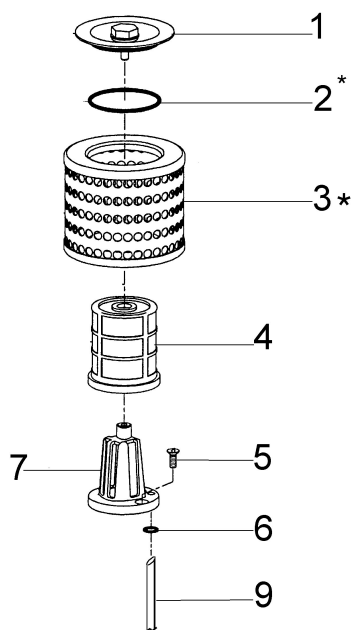

изображение Air filter

Ref.Nu	Qty	Part number	Description	Validity from	Validity till	Notes	Bulletin
1	1	52010514R	Flange				
2	2	3049050R	O-ring				
3	1	52010513R	Air filter kit				
4	1	018600056AR	Air filter				
5	3	3802002AR	Screw				
6	1	3049007	O-ring				
7	1	52010014B	Filter body				
8	1	52020270R	Air filter				
9	1	015000100AR	Tube				
10	1	018600090A	Gasket				
11	1	52020021R	Gasket				
12	1	52020016	Clutch cover				
13	3	072700182	Screw				
14	3	3833073R	Washer				
15	1	52010132	Plate				
16	1	094500497R	Switch				
17	1	097000121AR	Cable				
18	1	099900397	Nut				
19	1	004000438R	Plate				
20	1	52022006A	Cover				
21	1	52010060	Gasket				
22	1	52010041	Knob				
23	1	52020018	Cover				
24	2	093000468AR	Screw