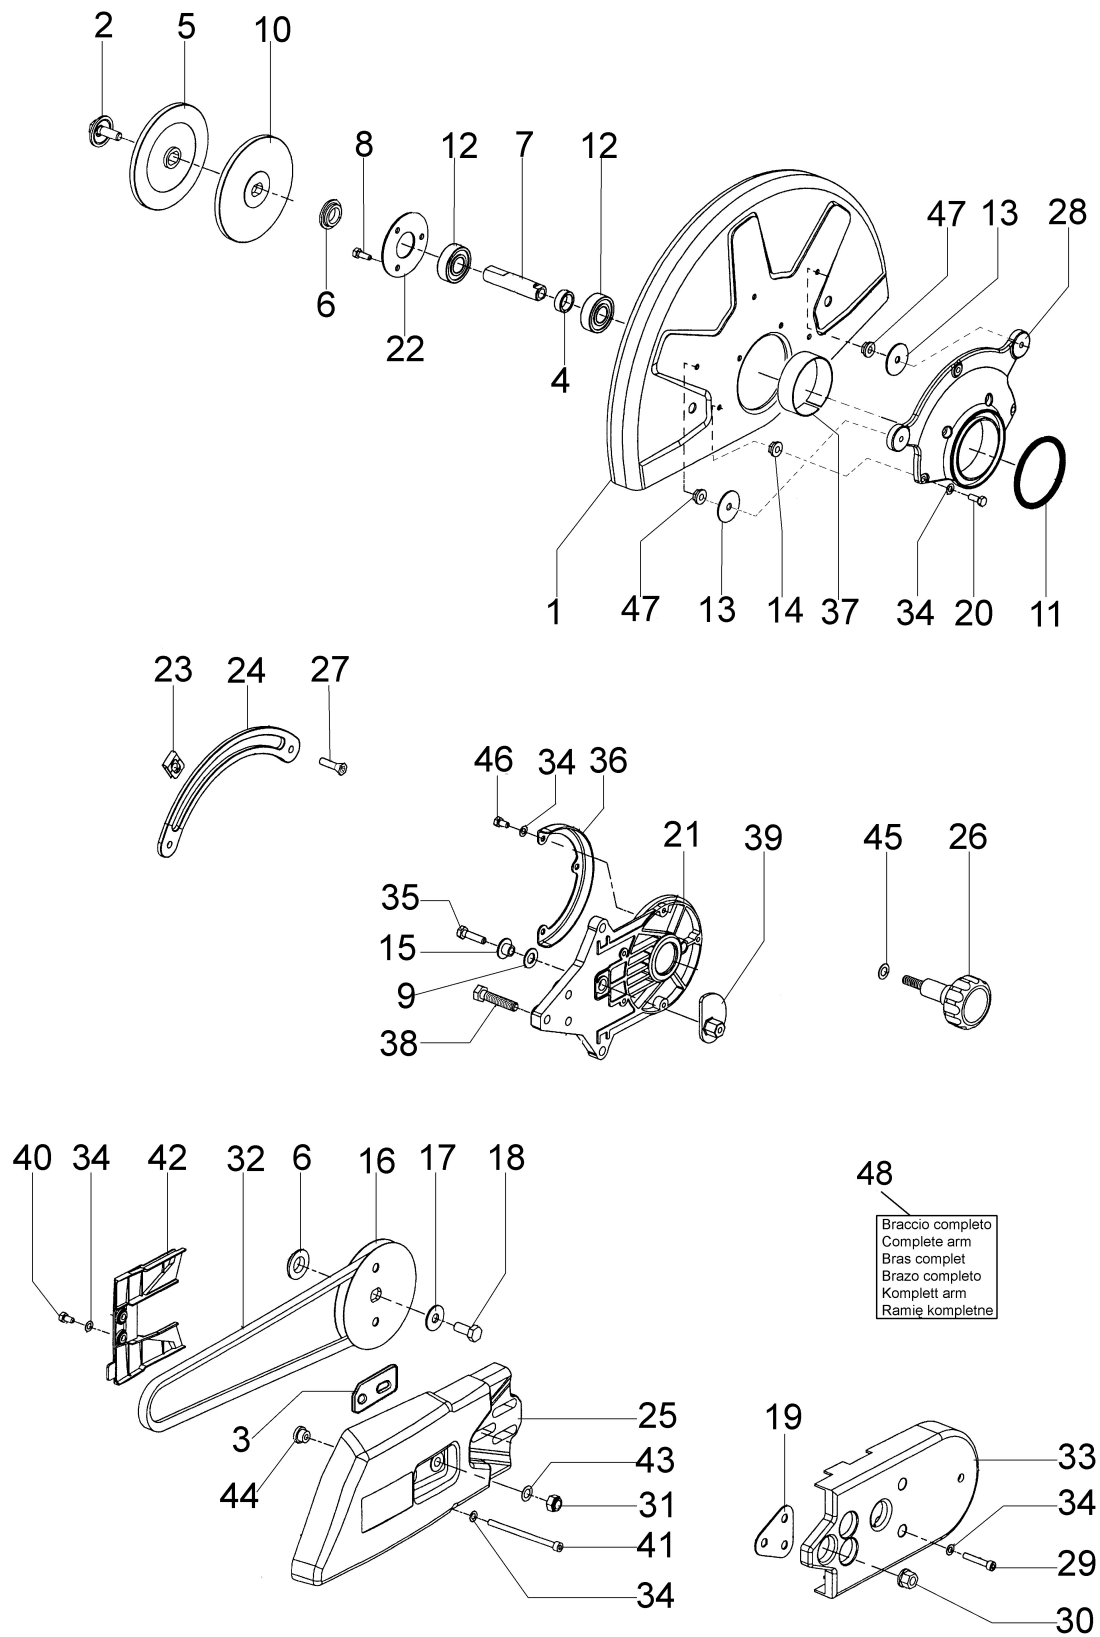

изображение Arm 12

Ref.Nu	Qty	Part number	Description	Validity from	Validity till	Notes	Bulletin
1	1	52010071R	Disk cover 12				
2	1	52010177	Screws kit				
3	1	52010312	Plate				
4	1	52010045	Ring				
5	1	018600235	Flange				
6	1	52010044	Spacer				
7	1	018600019R	Shaft				
8	2	3806022R	Screw				
9	1	005000343R	Washer				
10	1	018600236A	Flange				
11	1	018100029	O-ring				
12	2	3035042R	Bearing				
13	2	093000020	Washer				
14	5	094000251	Nut				
15	1	52010039	Spacer				
16	1	018600004A	Pulley				
17	1	3918013R	Washer				
18	1	3906066R	Screw				
19	1	52010305	Plate				
20	10	3806021AR	Screw				
21	1	52012114R	Arm				
22	1	52010043	Flange				
23	1	52010013	Clamp				
24	1	52010396	Sector				
25	1	52020240	Belt cover				
26	1	52010062AR	Knob				
27	2	3802005A	Screw				
28	1	52010025AR	Support				
29	2	3801016R	Screw				
30	3	3914010R	Nut				
31	2	50010148R	Nut				
32	1	52020267	Belt				
33	1	52010022AR	Cover				
34	9	3833073R	Washer				
35	1	3906016R	Screw				
36	1	52010211	Guard				
37	1	52010046	Bushing				
38	1	52010401	Screw				
39	1	52010036	Belt tensioner				
40	10	3806021AR	Screw				
41	1	3801066	Screw				
42	1	52020019	Guard				
43	2	3916008R	Washer				
44	1	006000300	Bushing