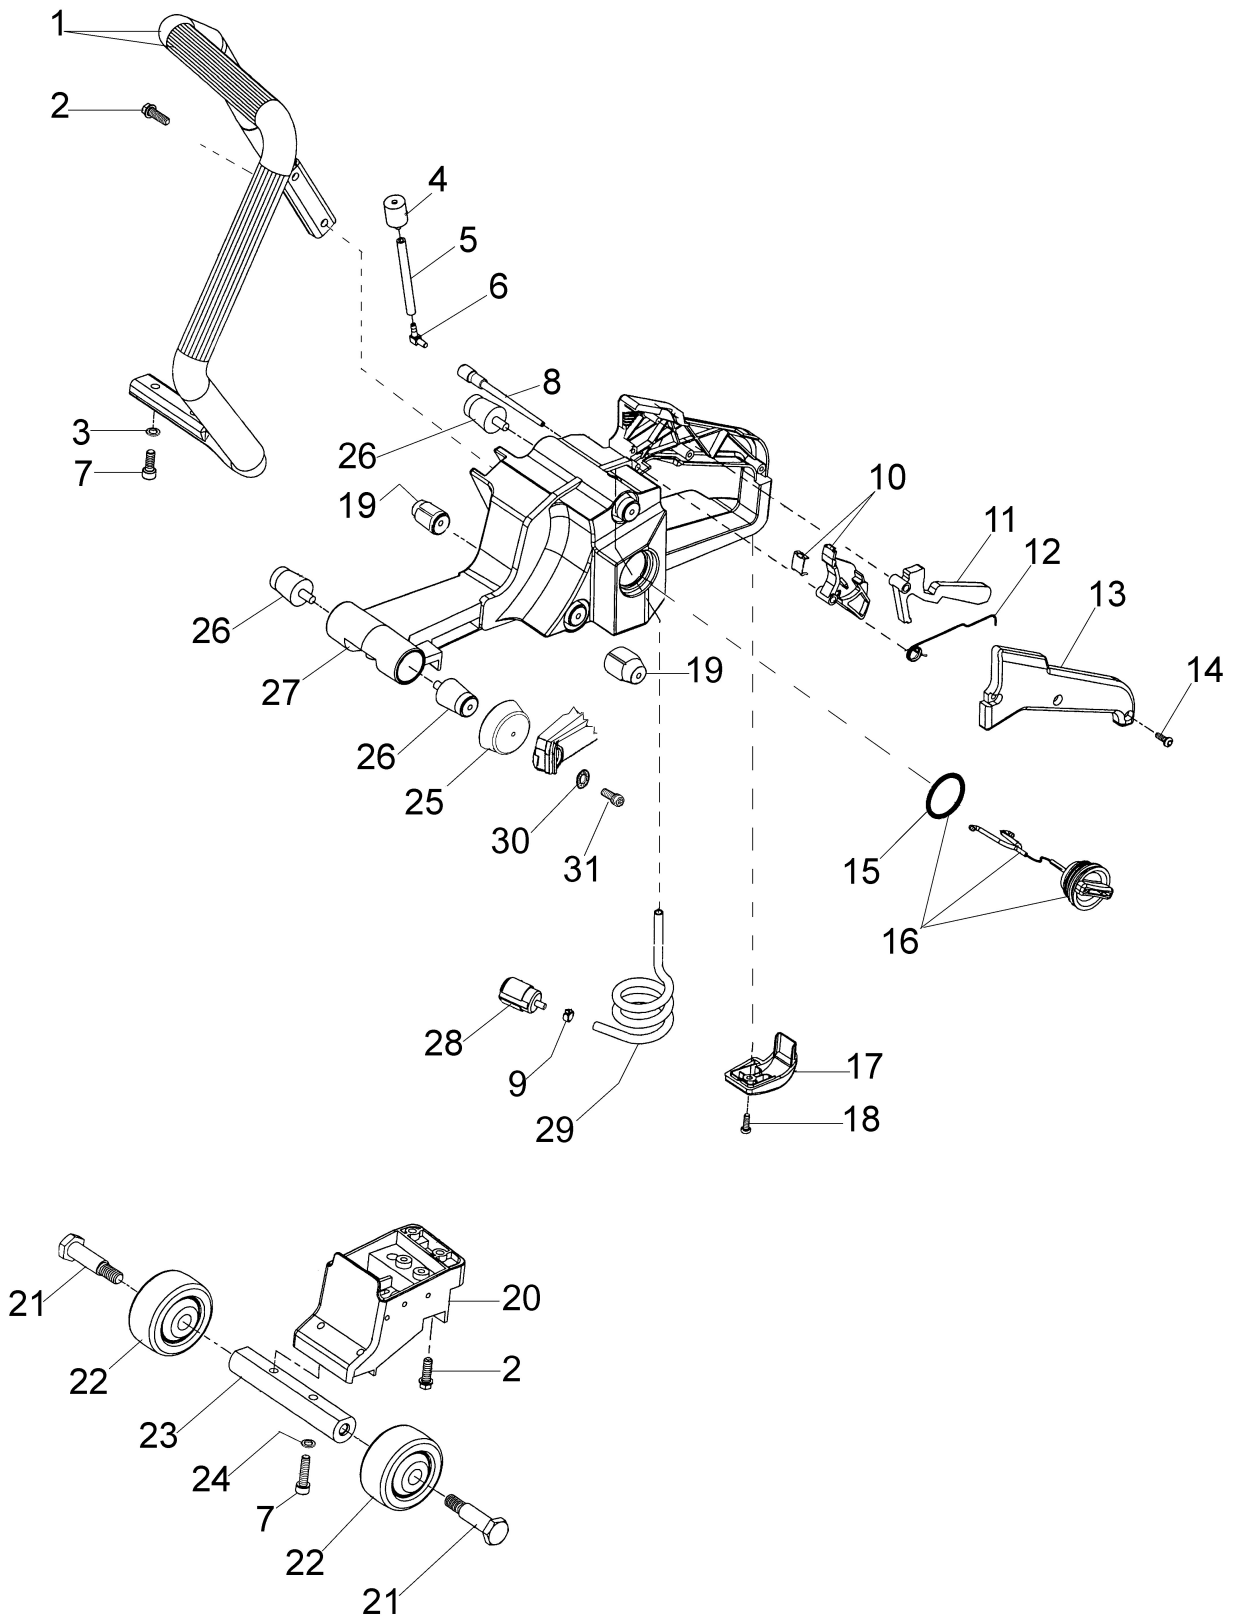

изображение Tank

Ref.Nu	Qty	Part number	Description	Validity from	Validity till	Notes	Bulletin
1	1	52020023	Handle				
2	2	097000061AR	Screw				
3	2	3072015	Washer				
4	1	52010082	Breather valve				
5	1	093000448	Tube				
6	1	018500066	Fittings				
7	2	3801020R	Screw				
8	1	018500096	Valve body				
9	1	4098377R	Band				
10	1	52010092	Throttle kit				
11	1	52010077AR	Lever				
12	1	097000028R	Spring				
13	1	50010024BR	Cover				
14	3	3960040R	Screw				
15	1	099900090R	Ring				
16	1	52022005	Cap				
17	1	52020026	Guard				
18	1	3960087AR	Screw				
19	2	50010061R	AV-mount				
20	1	52010214	Support				
21	2	018600197	Pin				
22	2	018600196A	Wheel				
23	1	52010253	Support				
24	2	3072015	Washer				
25	2	3801024R	Screw				
26	4	52010066R	AV-mount				
27	1	52020077FR	Fuel tank				
28	1	50010218R	Fuel filter				
29	1	098000319AR	Tube				
30	1	3033074	Washer				
31	1	3801010R	Screw