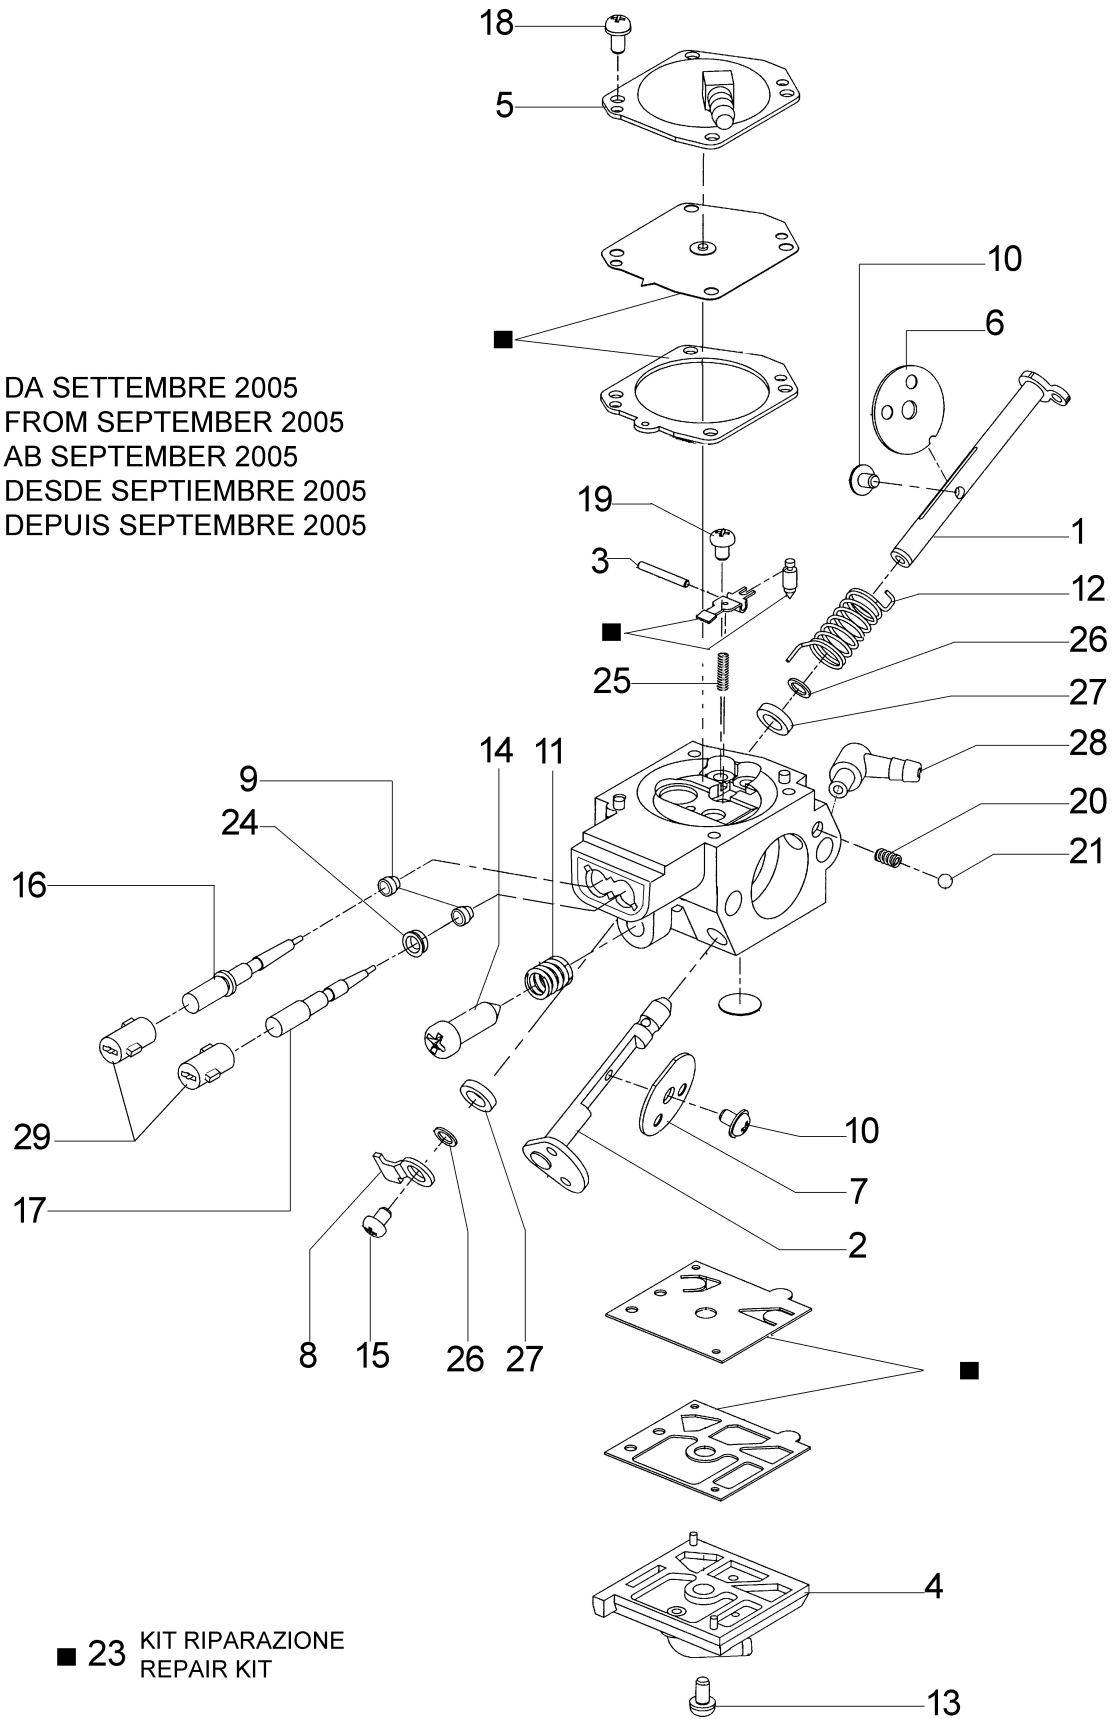

DA SETTEMBRE 2005
FROM SEPTEMBER 2005
AB SEPTEMBER 2005
DESDE SEPTIEMBRE 2005
DEPUIS SEPTEMBRE 2005

изображение Carburettor HDA-225

Ref.Nu	Qty	Part number	Description	Validity from	Validity till	Notes	Bulletin
1	1	50010095	Shaft				
2	1	50010096	Shaft				
3	1	003300201	Spindle				
4	1	52020080	Cover				
5	1	52020081	Cover				
6	1	50010099	Shutter				
7	1	50010100	Shutter				
8	1	2318839	Clamp				
9	2	2318634	Bushing				
10	1	380000338	Screw				
11	1	094600148	Spring				
12	1	50010106	Spring				
13	1	50010109	Screw				
14	1	074000240	Adjust. screw				
15	1	003300209	Screw				
16	1	2318837	Adjust. screw				
17	1	2318838	Screw H				
18	4	035000162	Screw				
19	1	003300202	Screw				
20	1	095000146	Spring				
21	1	094600143	Ball				
23	1	2318673	Repair kit				
24	1	2318632	Support				
25	1	50010105	Spring				
26	2	015400153	Washer				
27	2	380000272	Seal ring				
28	1	003300036	Fittings				
29	2	2318867R	Caps-lock