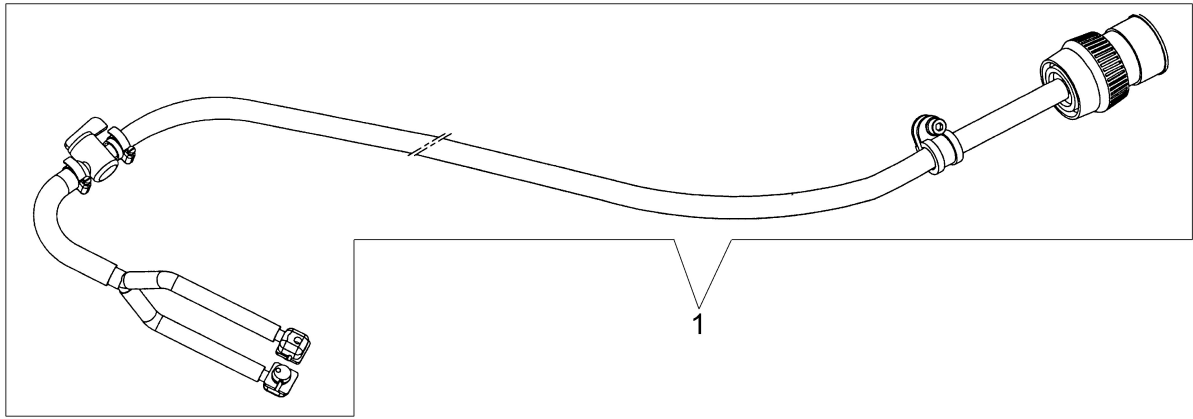

изображение Accessories

Ref.Nu	Qty	Part number	Description	Validity from	Validity till	Notes	Bulletin
1	1	52012055	Water kit				
2	1	52010110A	Water kit				
3	1	52022065	Labels kit				
4	1	4191240	Tool kit				
5	1	52010173A	Flange				
6		-	Not available for this product				
7	1	098000477	Filter kit			Filtro in poliestere;	
8	2	3049050R	O-ring			Polyester filter