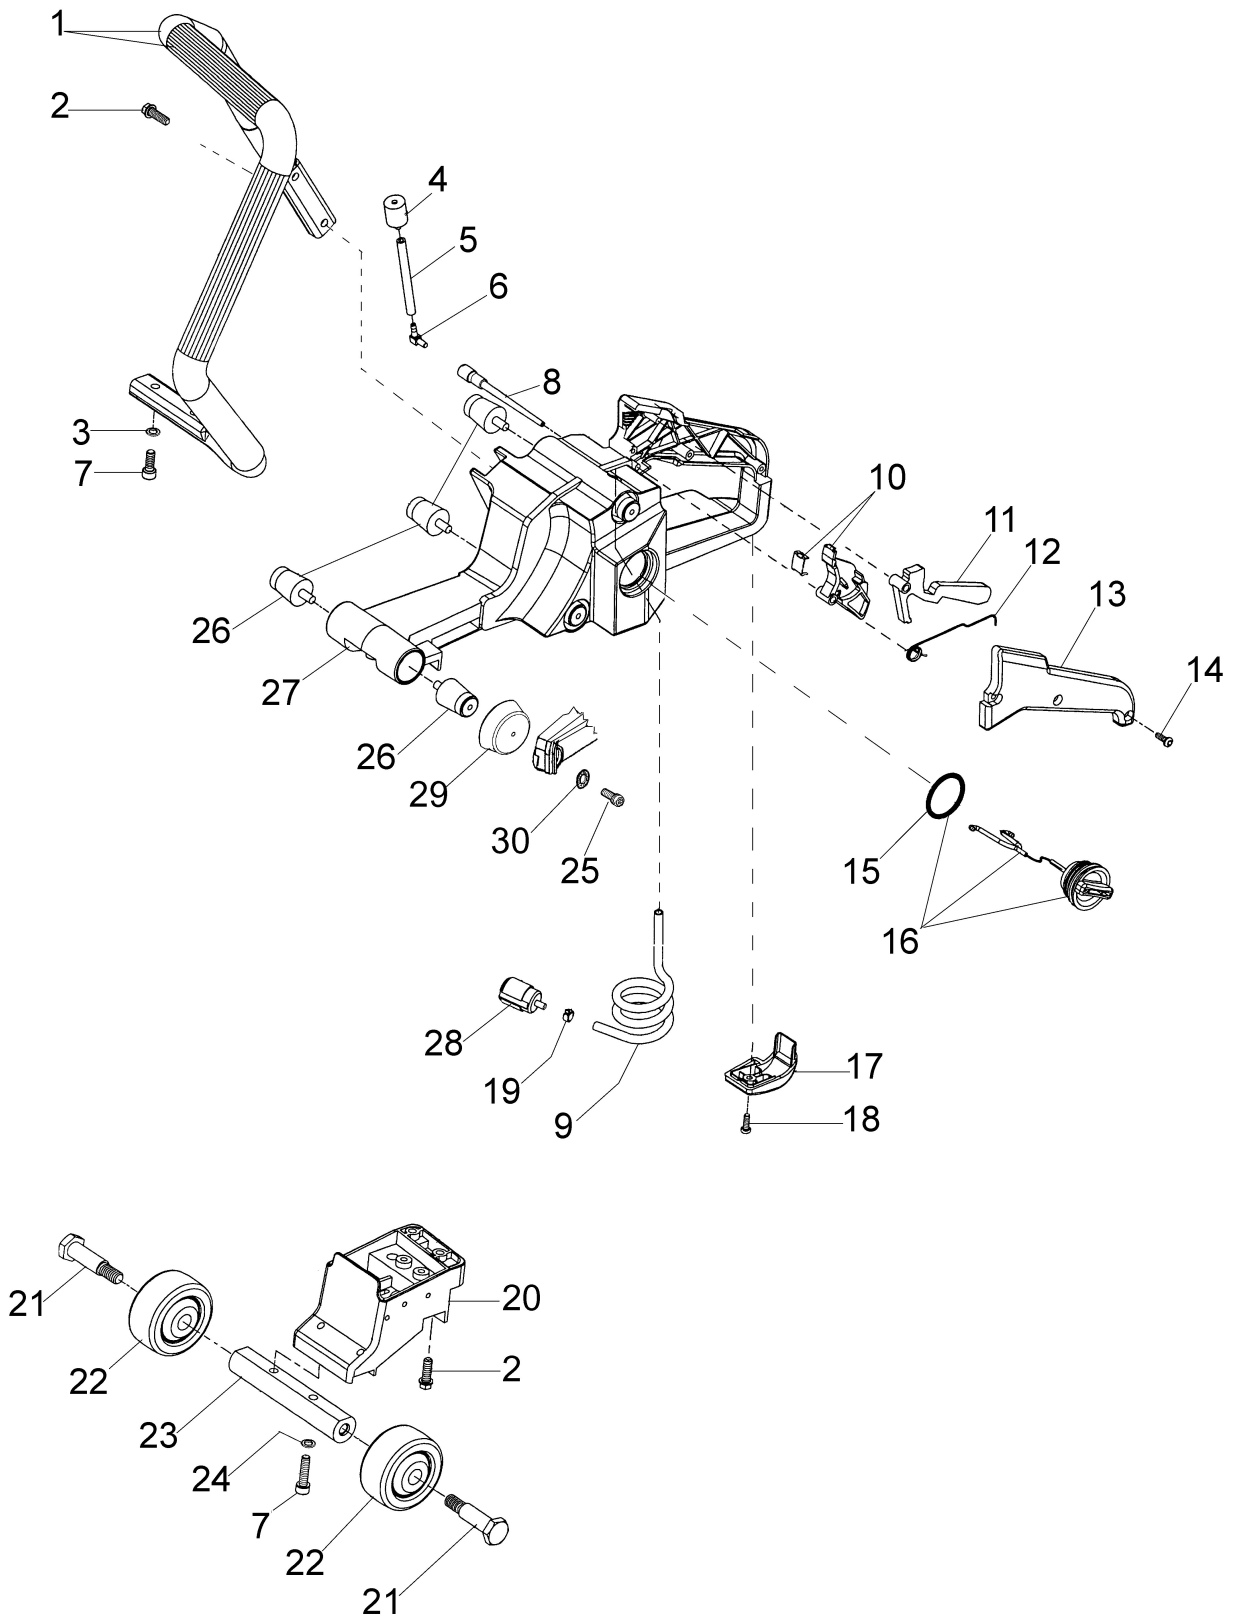

изображение Tank

Ref.Nu	Qty	Part number	Description	Validity from	Validity till	Notes	Bulletin
1	1	52010047	Handle				
2	2	097000061AR	Screw				
3	1	52010035	Spacer				
4	1	52010082	Breather valve				
5	1	093000448	Tube				
6	1	018500066	Fittings				
7	4	3801020R	Screw				
8	1	018500096	Valve body				
9	1	098000319AR	Tube				
10	1	52010092	Throttle kit				
11	1	52010077AR	Lever				
12	1	097000028R	Spring				
13	1	097000024	Cover				
14	3	3960040R	Screw				
15	1	099900090R	Ring				
16	1	52022005	Cap				
17	1	52010004	Guard				
18	1	3960087AR	Screw				
19	1	4098377R	Band				
20	1	52010214	Support				
21	2	018600197	Pin				
22	2	018600196A	Wheel				
23	1	52010253	Support				
24	4	3072015	Washer				
25	2	3801024R	Screw				
26	6	097000038AR	AV-mount				
27	1	50200045BR	Complete tank				
28	1	50010218R	Fuel filter				
29	1	52010496R	Support				
30	1	3033074	Washer