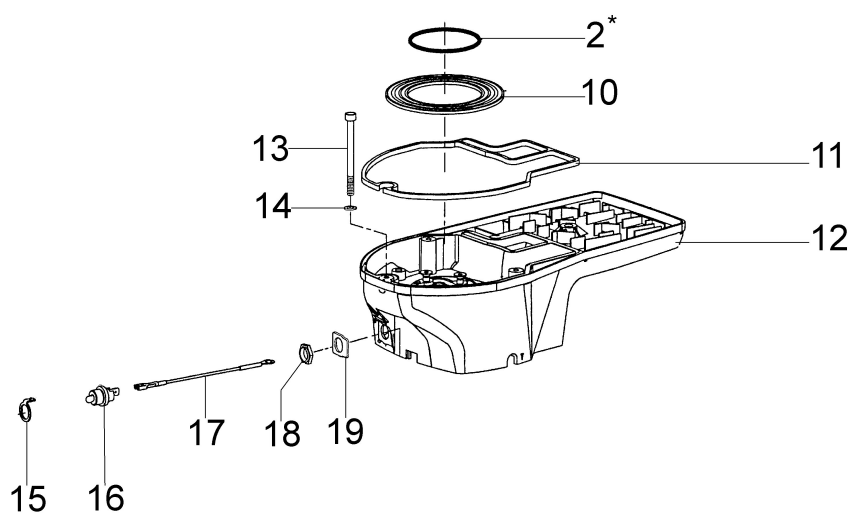

изображение Air filter

Ref.Nu	Qty	Part number	Description	Validity from	Validity till	Notes	Bulletin
1	1	52010514R	Flange				
2	2	3049050R	O-ring				
3	1	52010513R	Air filter kit				
4	1	018600056AR	Air filter				
5	3	3802002AR	Screw				
6	1	3049007	O-ring				
7	1	52010014B	Filter body				
8	1	52010451R	Air filter				
9	1	52010465	Tube and breather				
10	1	018600090A	Gasket				
11	1	52010059R	Gasket				
12	1	52010016AR	Clutch cover				
13	3	072700182	Screw				
14	3	3833073R	Washer				
15	1	52010132	Plate				
16	1	094500497R	Switch				
17	1	097000121AR	Cable				
18	1	099900397	Nut				
19	1	004000438R	Plate				
20	1	52012004B	Cover				
21	1	52010060	Gasket				
22	1	52010041	Knob				
23	1	52010018AR	Cover				
24	1	093000468AR	Screw