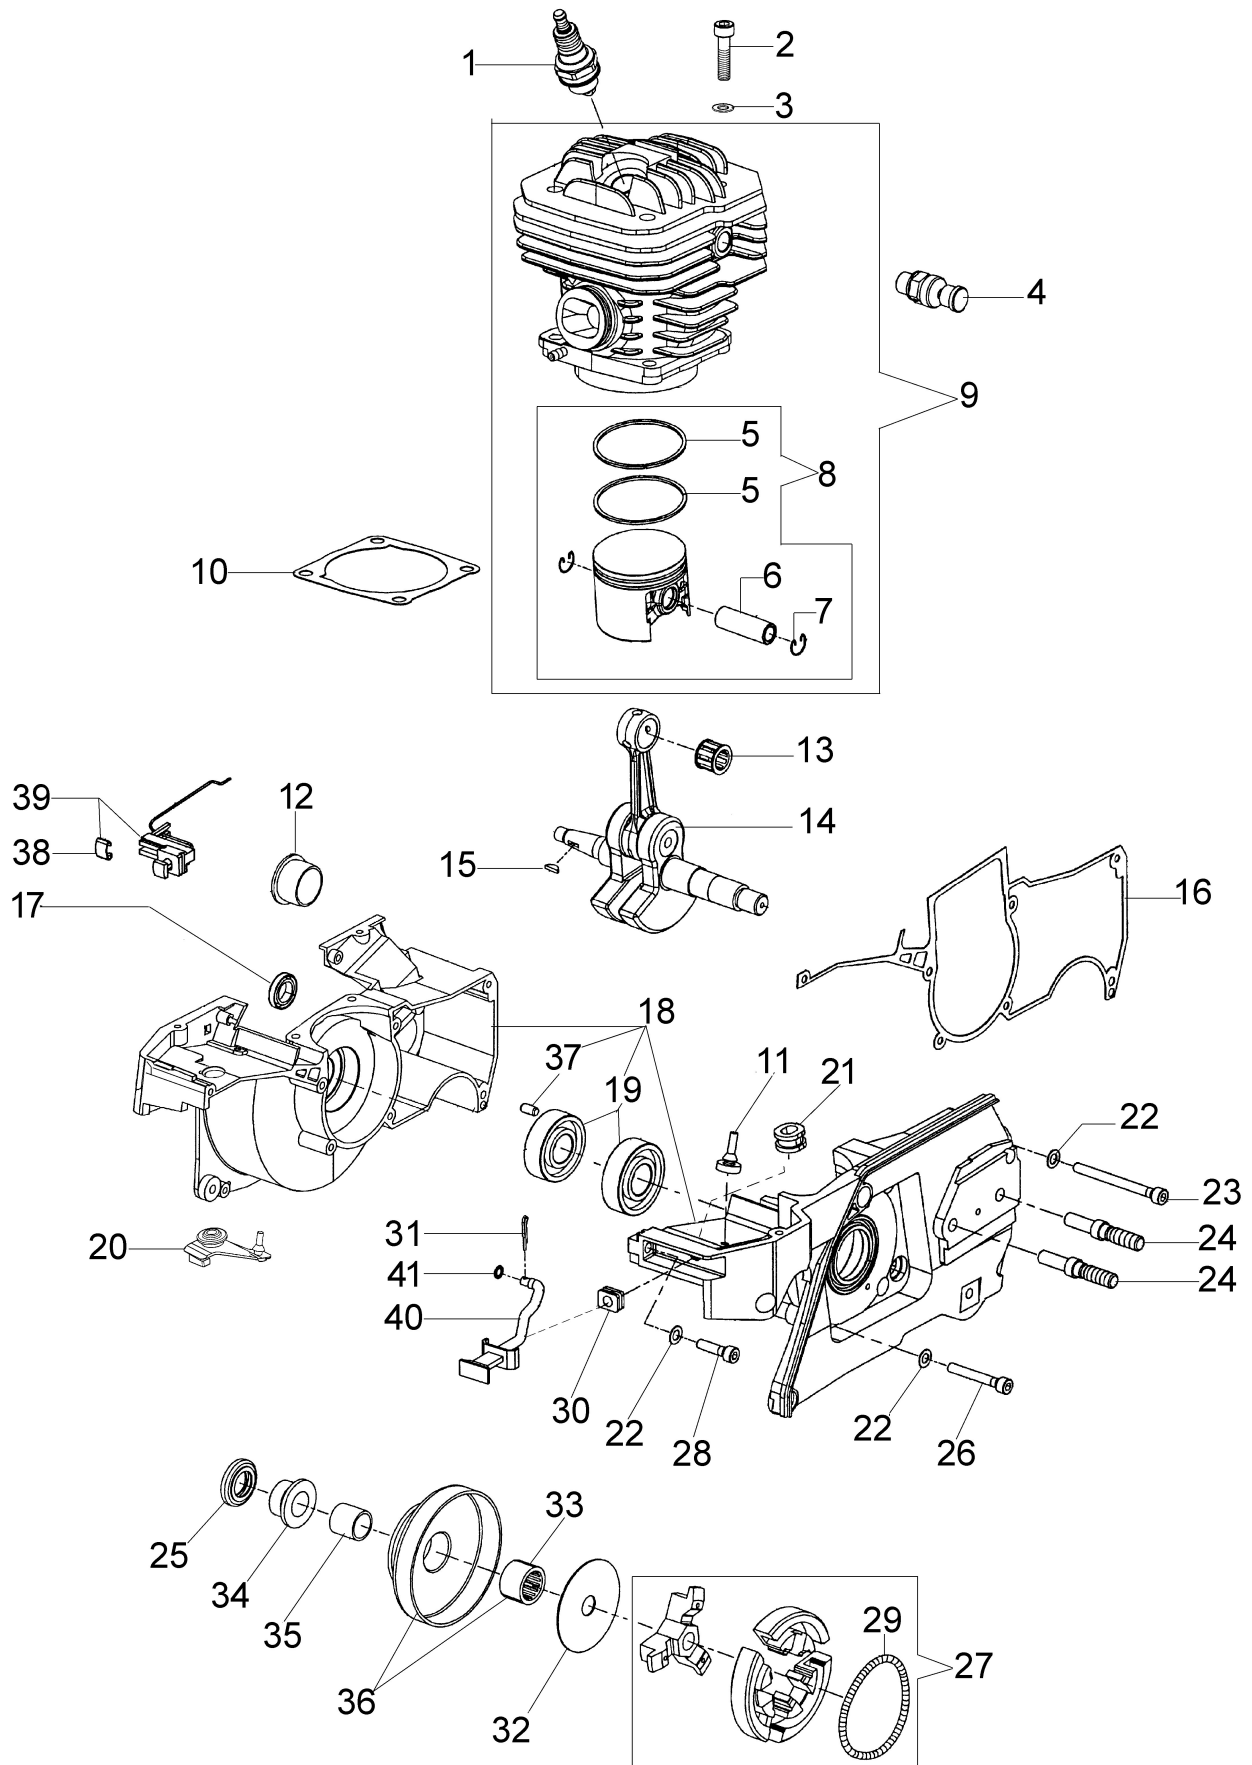

изображение Engine

Ref.Nu	Qty	Part number	Description	Validity from	Validity till	Notes	Bulletin
1	1	3055118R	Spark plug				
2	4	005100906AR	Screw				
3	4	3833076R	Washer				
4	1	50010215R	Decompressor				
5	2	098000004R	Piston ring Ø52				
6	1	094500007R	Piston pin				
7	2	007201198R	Ring				
8	1	098000312B	Piston assy Ø52				
9	1	50102012F	Complete cylinder				
10	1	52010458AR	Gasket				
11	1	099900268A	Clamp				
12	1	52022079R	Cap				
13	1	006000010	Bearing				
14	1	098000001R	Crankshaft				
15	1	094500028R	Key				
16	1	097000215A	Gasket set				
17	1	094500004R	Seal ring				
18	1	52012121BR	Crankcase				
19	2	099900006R	Bearing				
20	1	50200124R	Bush				
21	1	098000313	Grommet				
22	7	3833073R	Washer				
23	2	006100303R	Screw				
24	2	097000080BR	Stud				
25	1	099900014R	Seal ring				
26	4	3801015R	Screw				
27	1	097000132R	Clutch				
28	1	093800060B	Screw				
29	1	097000098R	Spring				
30	1	097000057R	Grommet				
31	1	006000102R	Cotter pin				
32	1	097000097R	Washer				
33	1	52010030	Bearing				
34	1	52010035	Spacer				
35	1	52010034	Bushing				
36	1	52010029AR	Clutch drum				
37	2	3023008R	Plug				
38	1	52010134R	Plate				
39	1	52012044	Rod				
40	1	52010078AR	Starter lever				
41	1	3049030	O-ring