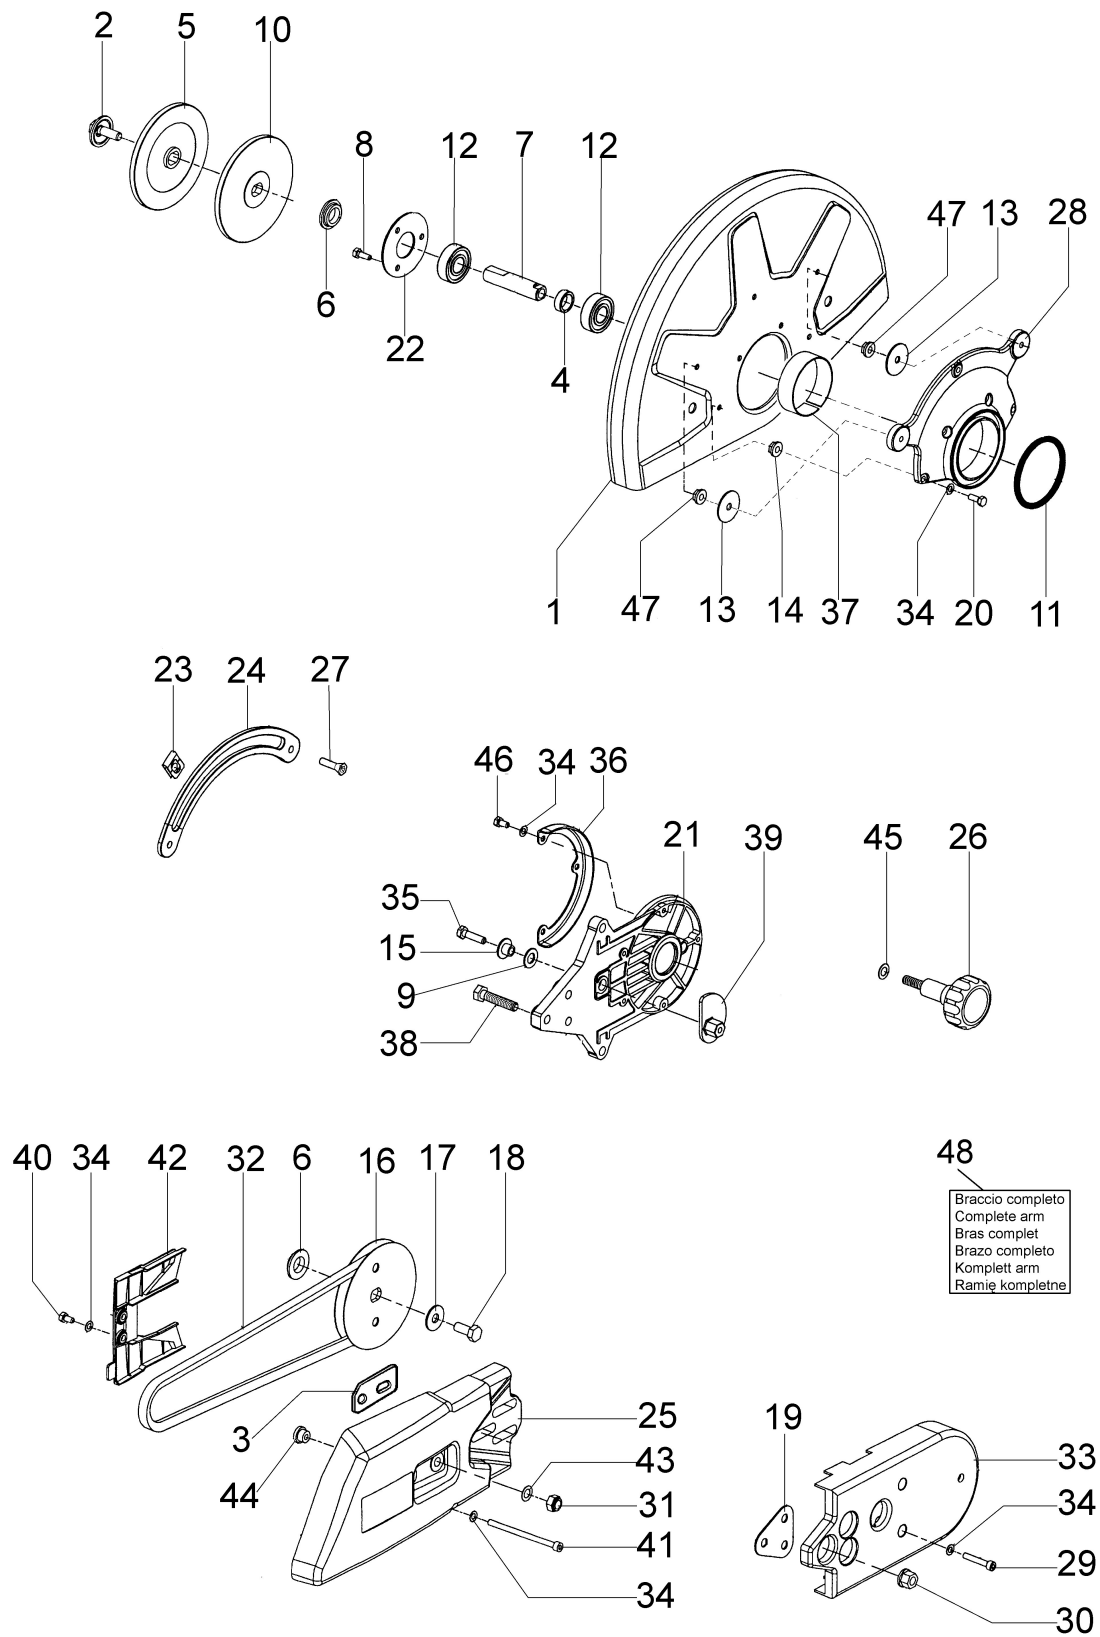

изображение Arm 12

Ref.Nu	Qty	Part number	Description	Validity from	Validity till	Notes	Bulletin
1	1	52010071R	Disk cover 12				
2	1	52010177	Screws kit				
3	1	52010312	Plate				
4	1	52010045	Ring				
5	1	018600235	Flange				
6	1	52010044	Spacer				
7	1	018600019R	Shaft				
8	2	3806022R	Screw				
9	1	005000343R	Washer				
10	1	018600236A	Flange				
11	1	018100029	O-ring				
12	2	3035042R	Bearing				
13	2	093000020	Washer				
14	5	094000251	Nut				
15	1	52010039	Spacer				
16	1	018600004A	Pulley				
17	1	3918013R	Washer				
18	1	3906066R	Screw				
19	1	52010305	Plate				
20	10	3806021AR	Screw				
21	1	52012114R	Arm				
22	1	52010043	Flange				
23	1	52010013	Clamp				
24	1	52010396	Sector				
25	1	52010430	Belt cover				
26	1	52010062AR	Knob				
27	2	3802005A	Screw				
28	1	52010025AR	Support				
29	2	3801016R	Screw				
30	3	3914010R	Nut				
31	2	50010148R	Nut				
32	1	018100180R	Belt				
33	1	52010022AR	Cover				
34	9	3833073R	Washer				
35	1	3906016R	Screw				
36	1	52010211	Guard				
37	1	52010046	Bushing				
38	1	52010401	Screw				
39	1	52010036	Belt tensioner				
40	10	3806021AR	Screw				
41	1	3801066	Screw				
42	1	52010211	Guard				
43	2	3916008R	Washer				
44	1	006000300	Bushing